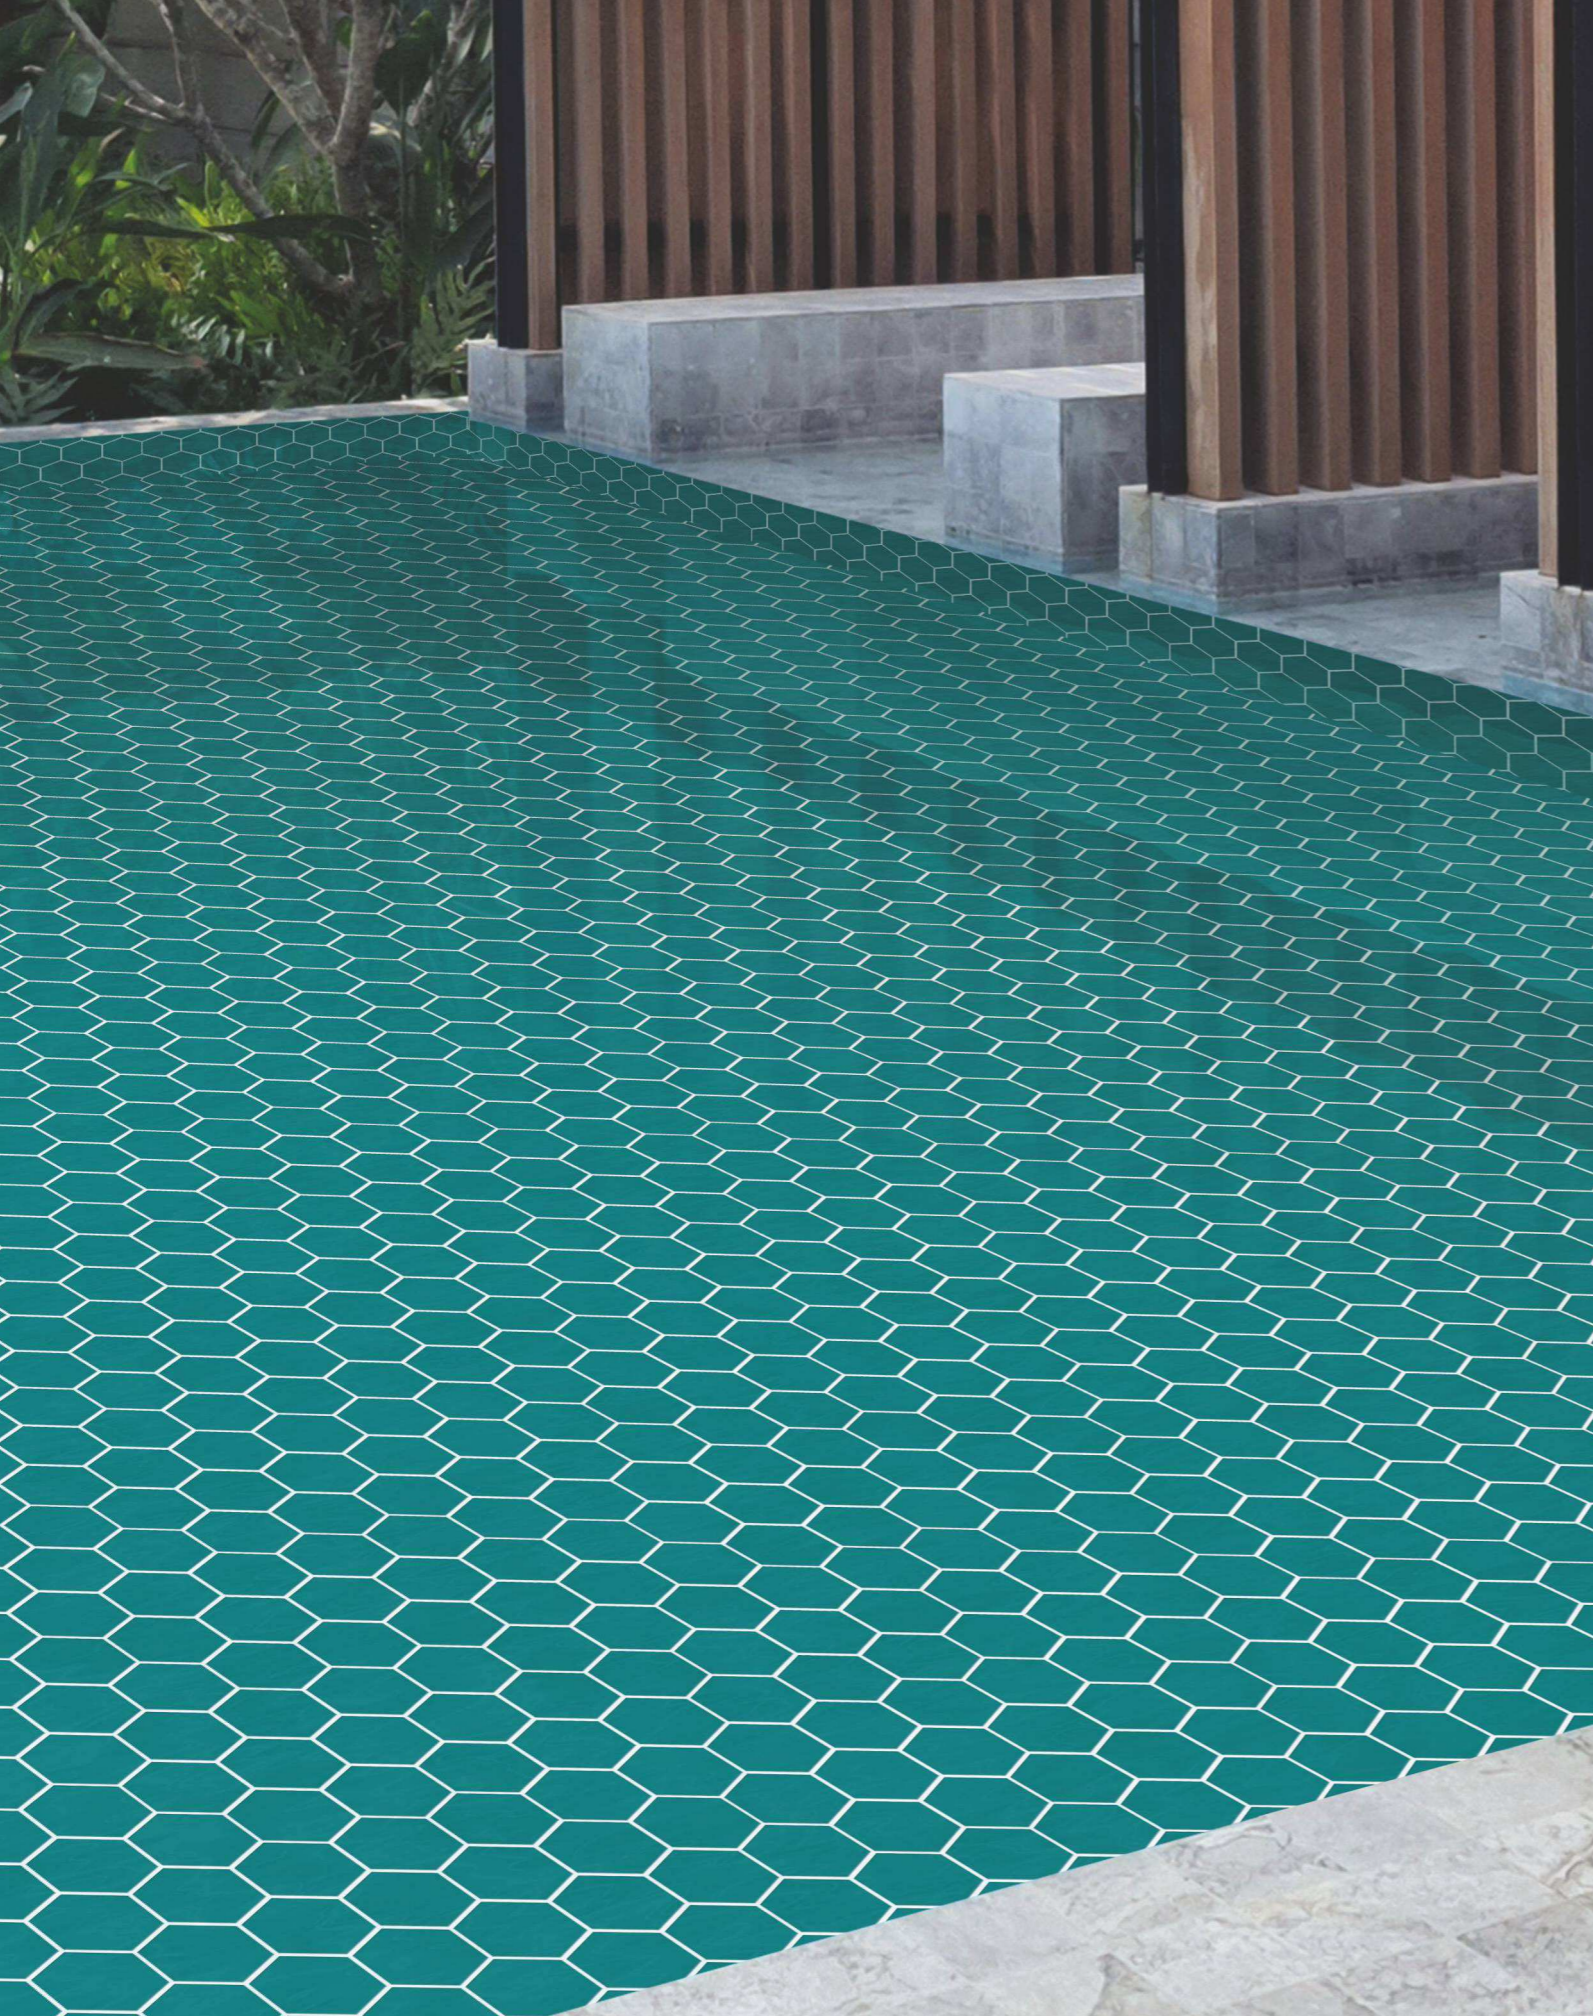

# THE CLASSIC IMPRESSIONS

G/MX02171819

M 1901

M 1902

Ideal for  
various styles and sizes,  
these surfaces are  
perfect for any kind  
and any size of  
swimming pool.

COLOR 

MATT

95X107MM

# THE EXPRESS MODERNITY

MX190102

M 1910

M 1911

Ideal for  
various styles and sizes,  
these surfaces are  
perfect for any kind  
and any size of  
swimming pool.

COLOR 

MATT

95X107MM

# THE UNTAMED LEGACY

MX191011

M 1913

Ideal for  
various styles and sizes,  
these surfaces are  
perfect for any kind  
and any size of  
swimming pool.

COLOR 

MATT

95X107MM