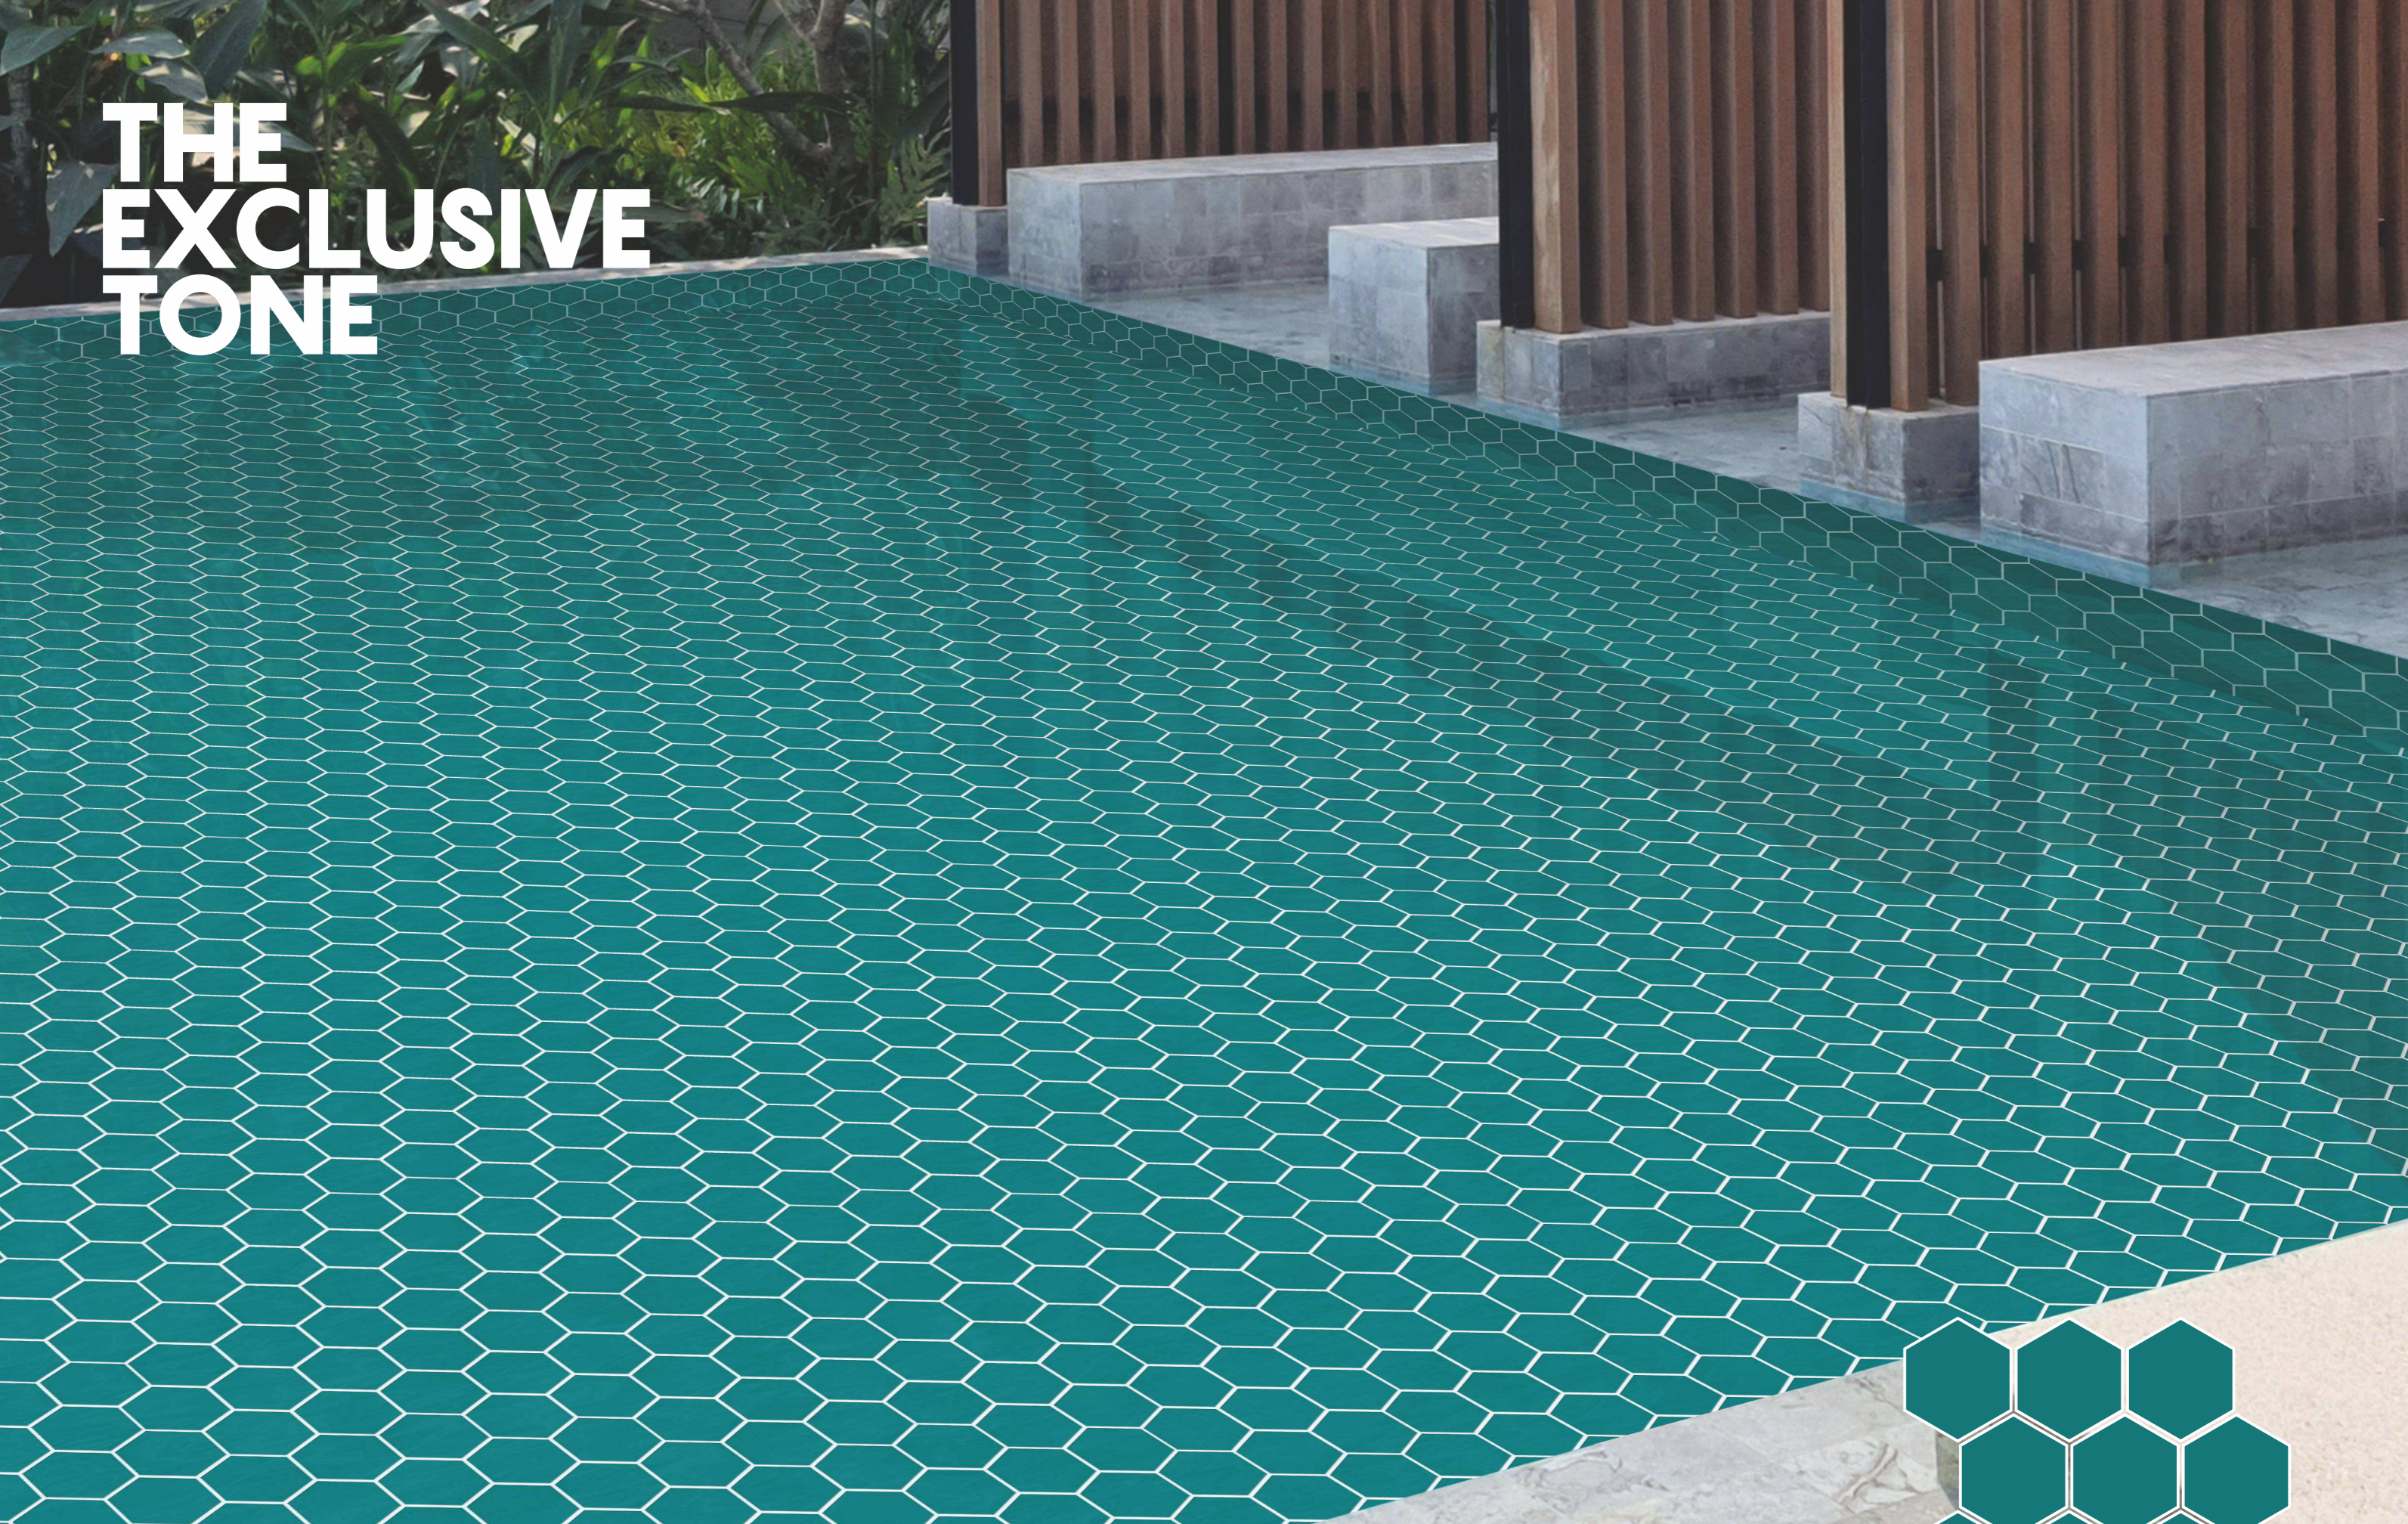

# THE EXPRESS MODERNITY

MX190102

M 1910

M 1911

Ideal for  
various styles and sizes,  
these surfaces are  
perfect for any kind  
and any size of  
swimming pool.

COLOR 

MATT

95X107MM

# THE UNTAMED LEGACY

MX191011

M 1913

Ideal for  
various styles and sizes,  
these surfaces are  
perfect for any kind  
and any size of  
swimming pool.

COLOR 

MATT

95X107MM

# THE EXCLUSIVE TONE

M1913

G/M 1915

G/M 1916

Ideal for  
various styles and sizes,  
these surfaces are  
perfect for any kind  
and any size of  
swimming pool.

COLOR 

MATT

95X107MM

# THE ATTRACTIVE SHADE

MX191516

G/M 1701

G/M 1703

G/M 1702

Ideal for various styles and sizes, these surfaces are perfect for any kind and any size of swimming pool.

GLOSSY/MATT 51X59MM

COLOR