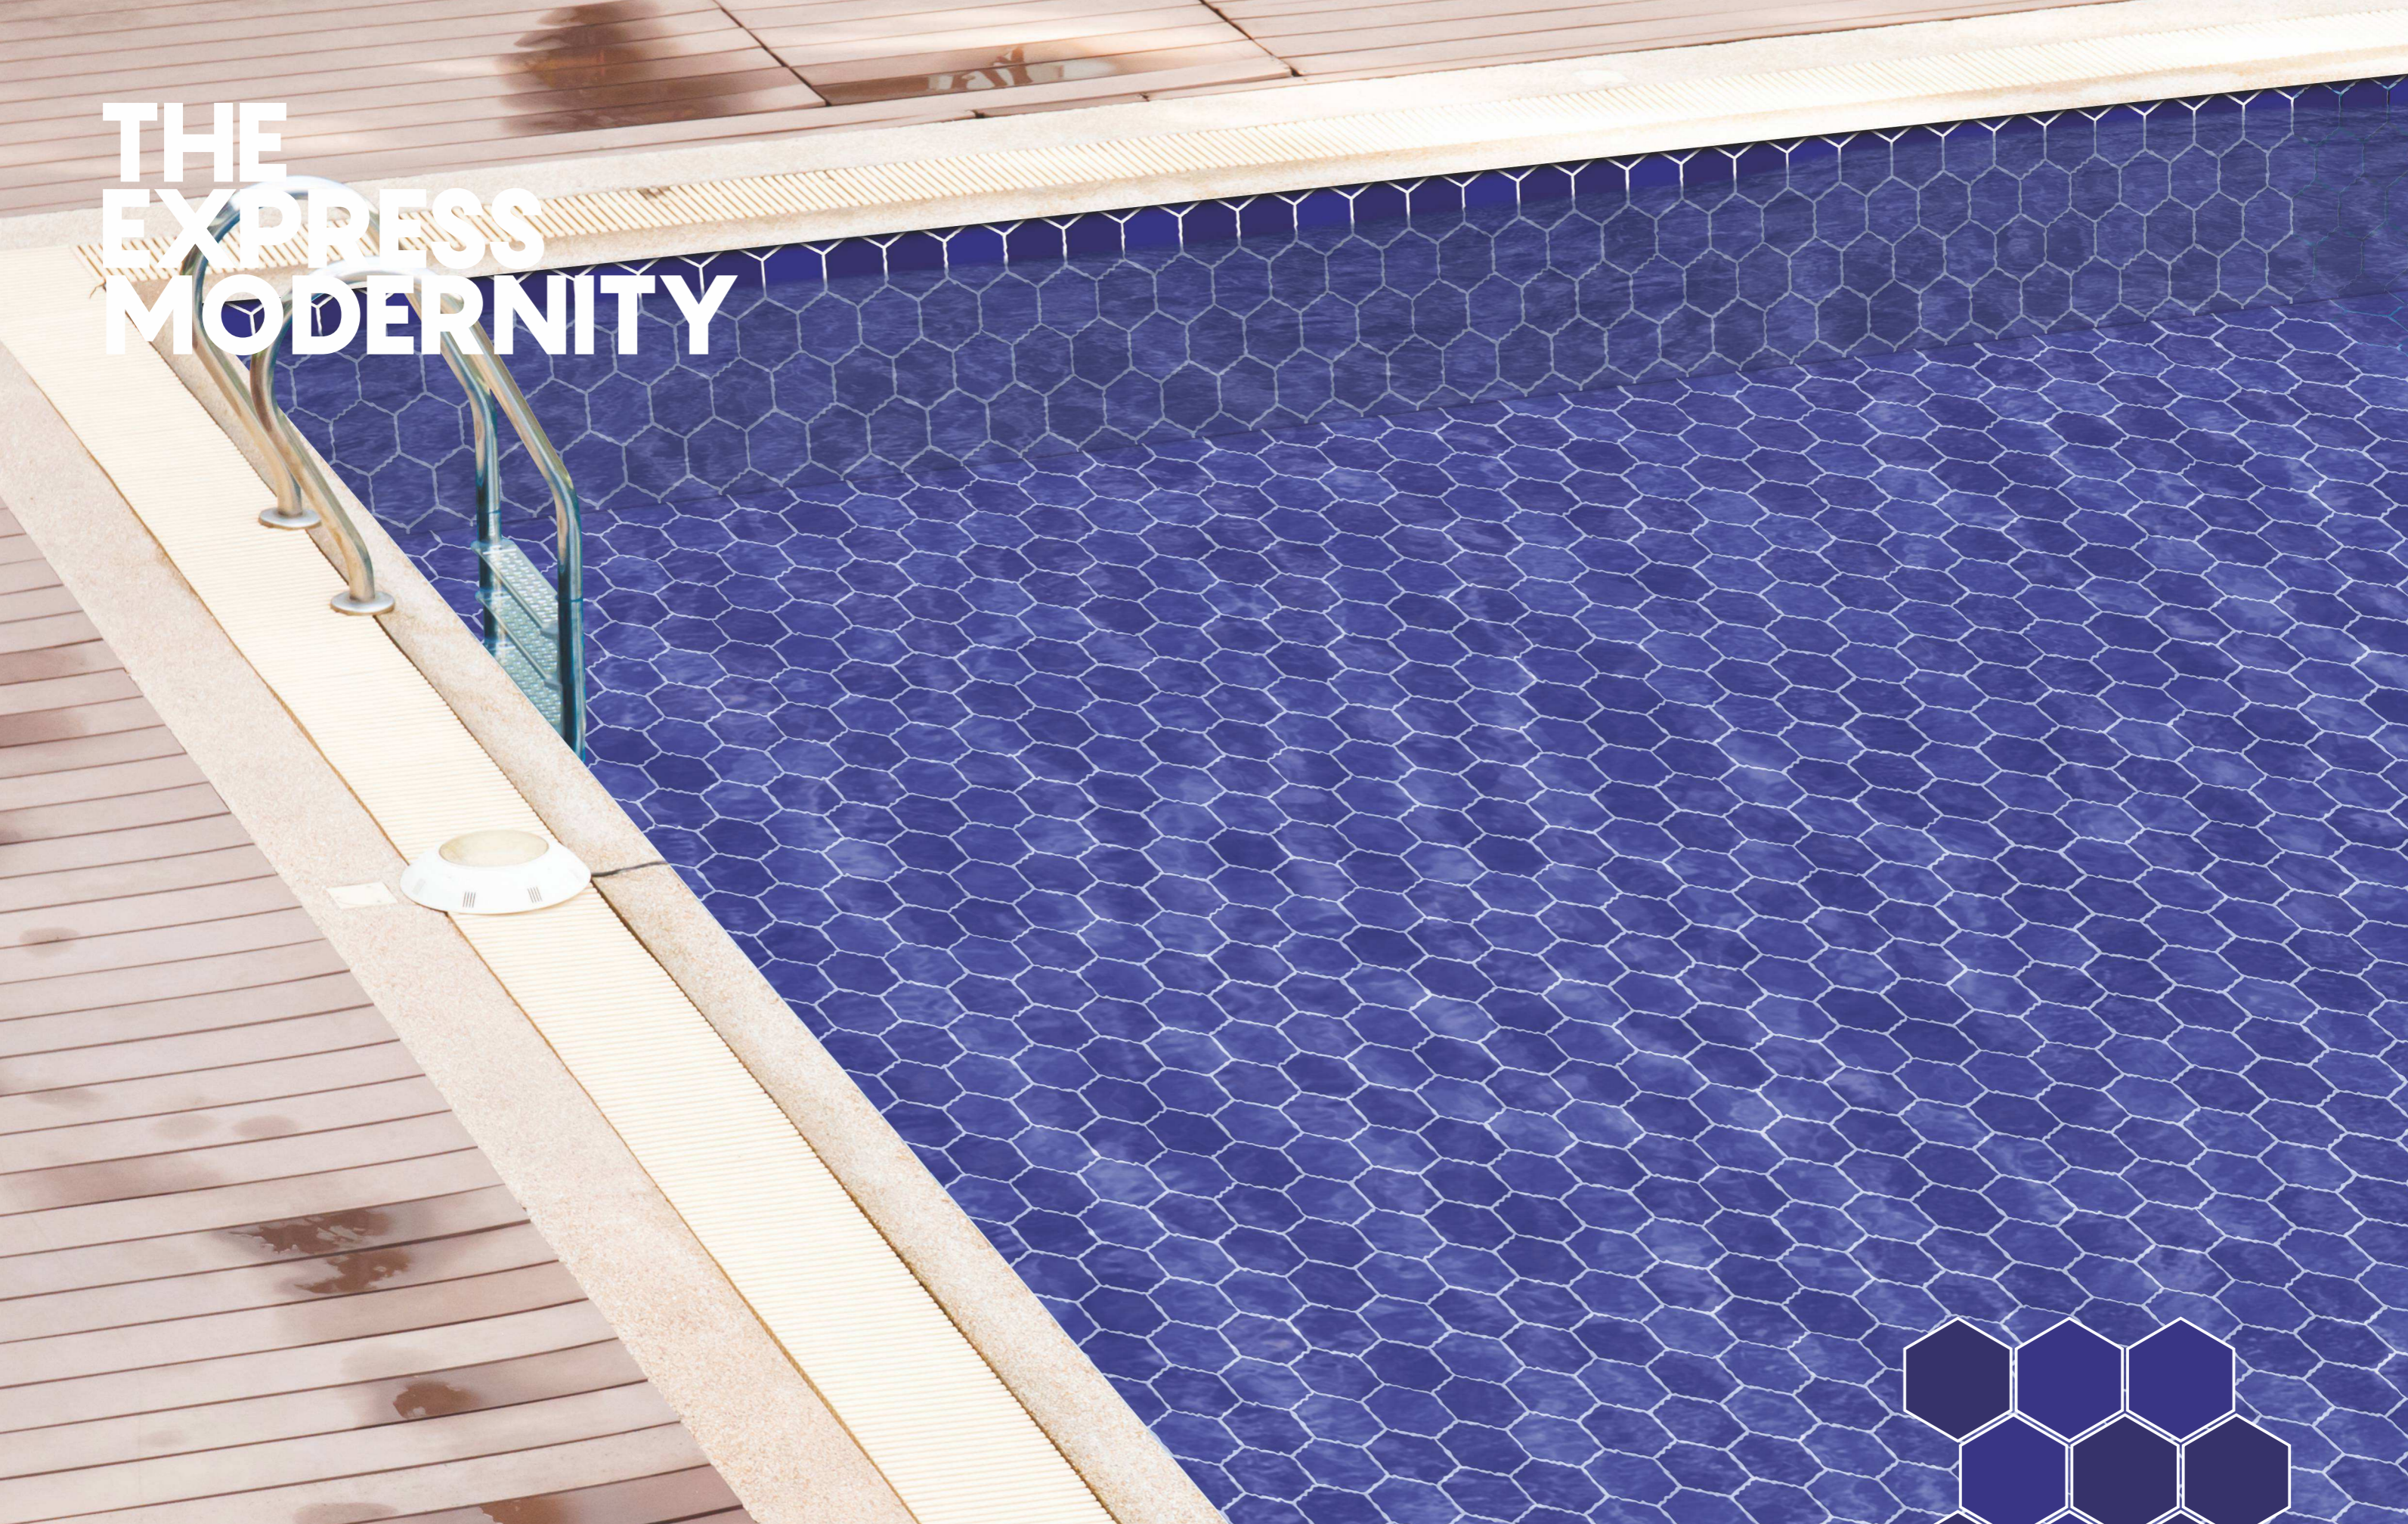

# THE CAPTIVATE SHADE

G/M0216

G/M 0217

G/M 0219

G/M 0218

Ideal for various styles and sizes, these surfaces are perfect for any kind and any size of swimming pool.

GLOSSY/MATT 48X48MM

COLOR 

# THE CLASSIC IMPRESSIONS

G/MX02171819

M 1901

M 1902

Ideal for  
various styles and sizes,  
these surfaces are  
perfect for any kind  
and any size of  
swimming pool.

COLOR 

MATT

95X107MM

# THE EXPRESS MODERNITY

MX190102

M 1910

M 1911

Ideal for  
various styles and sizes,  
these surfaces are  
perfect for any kind  
and any size of  
swimming pool.

COLOR 

MATT

95X107MM