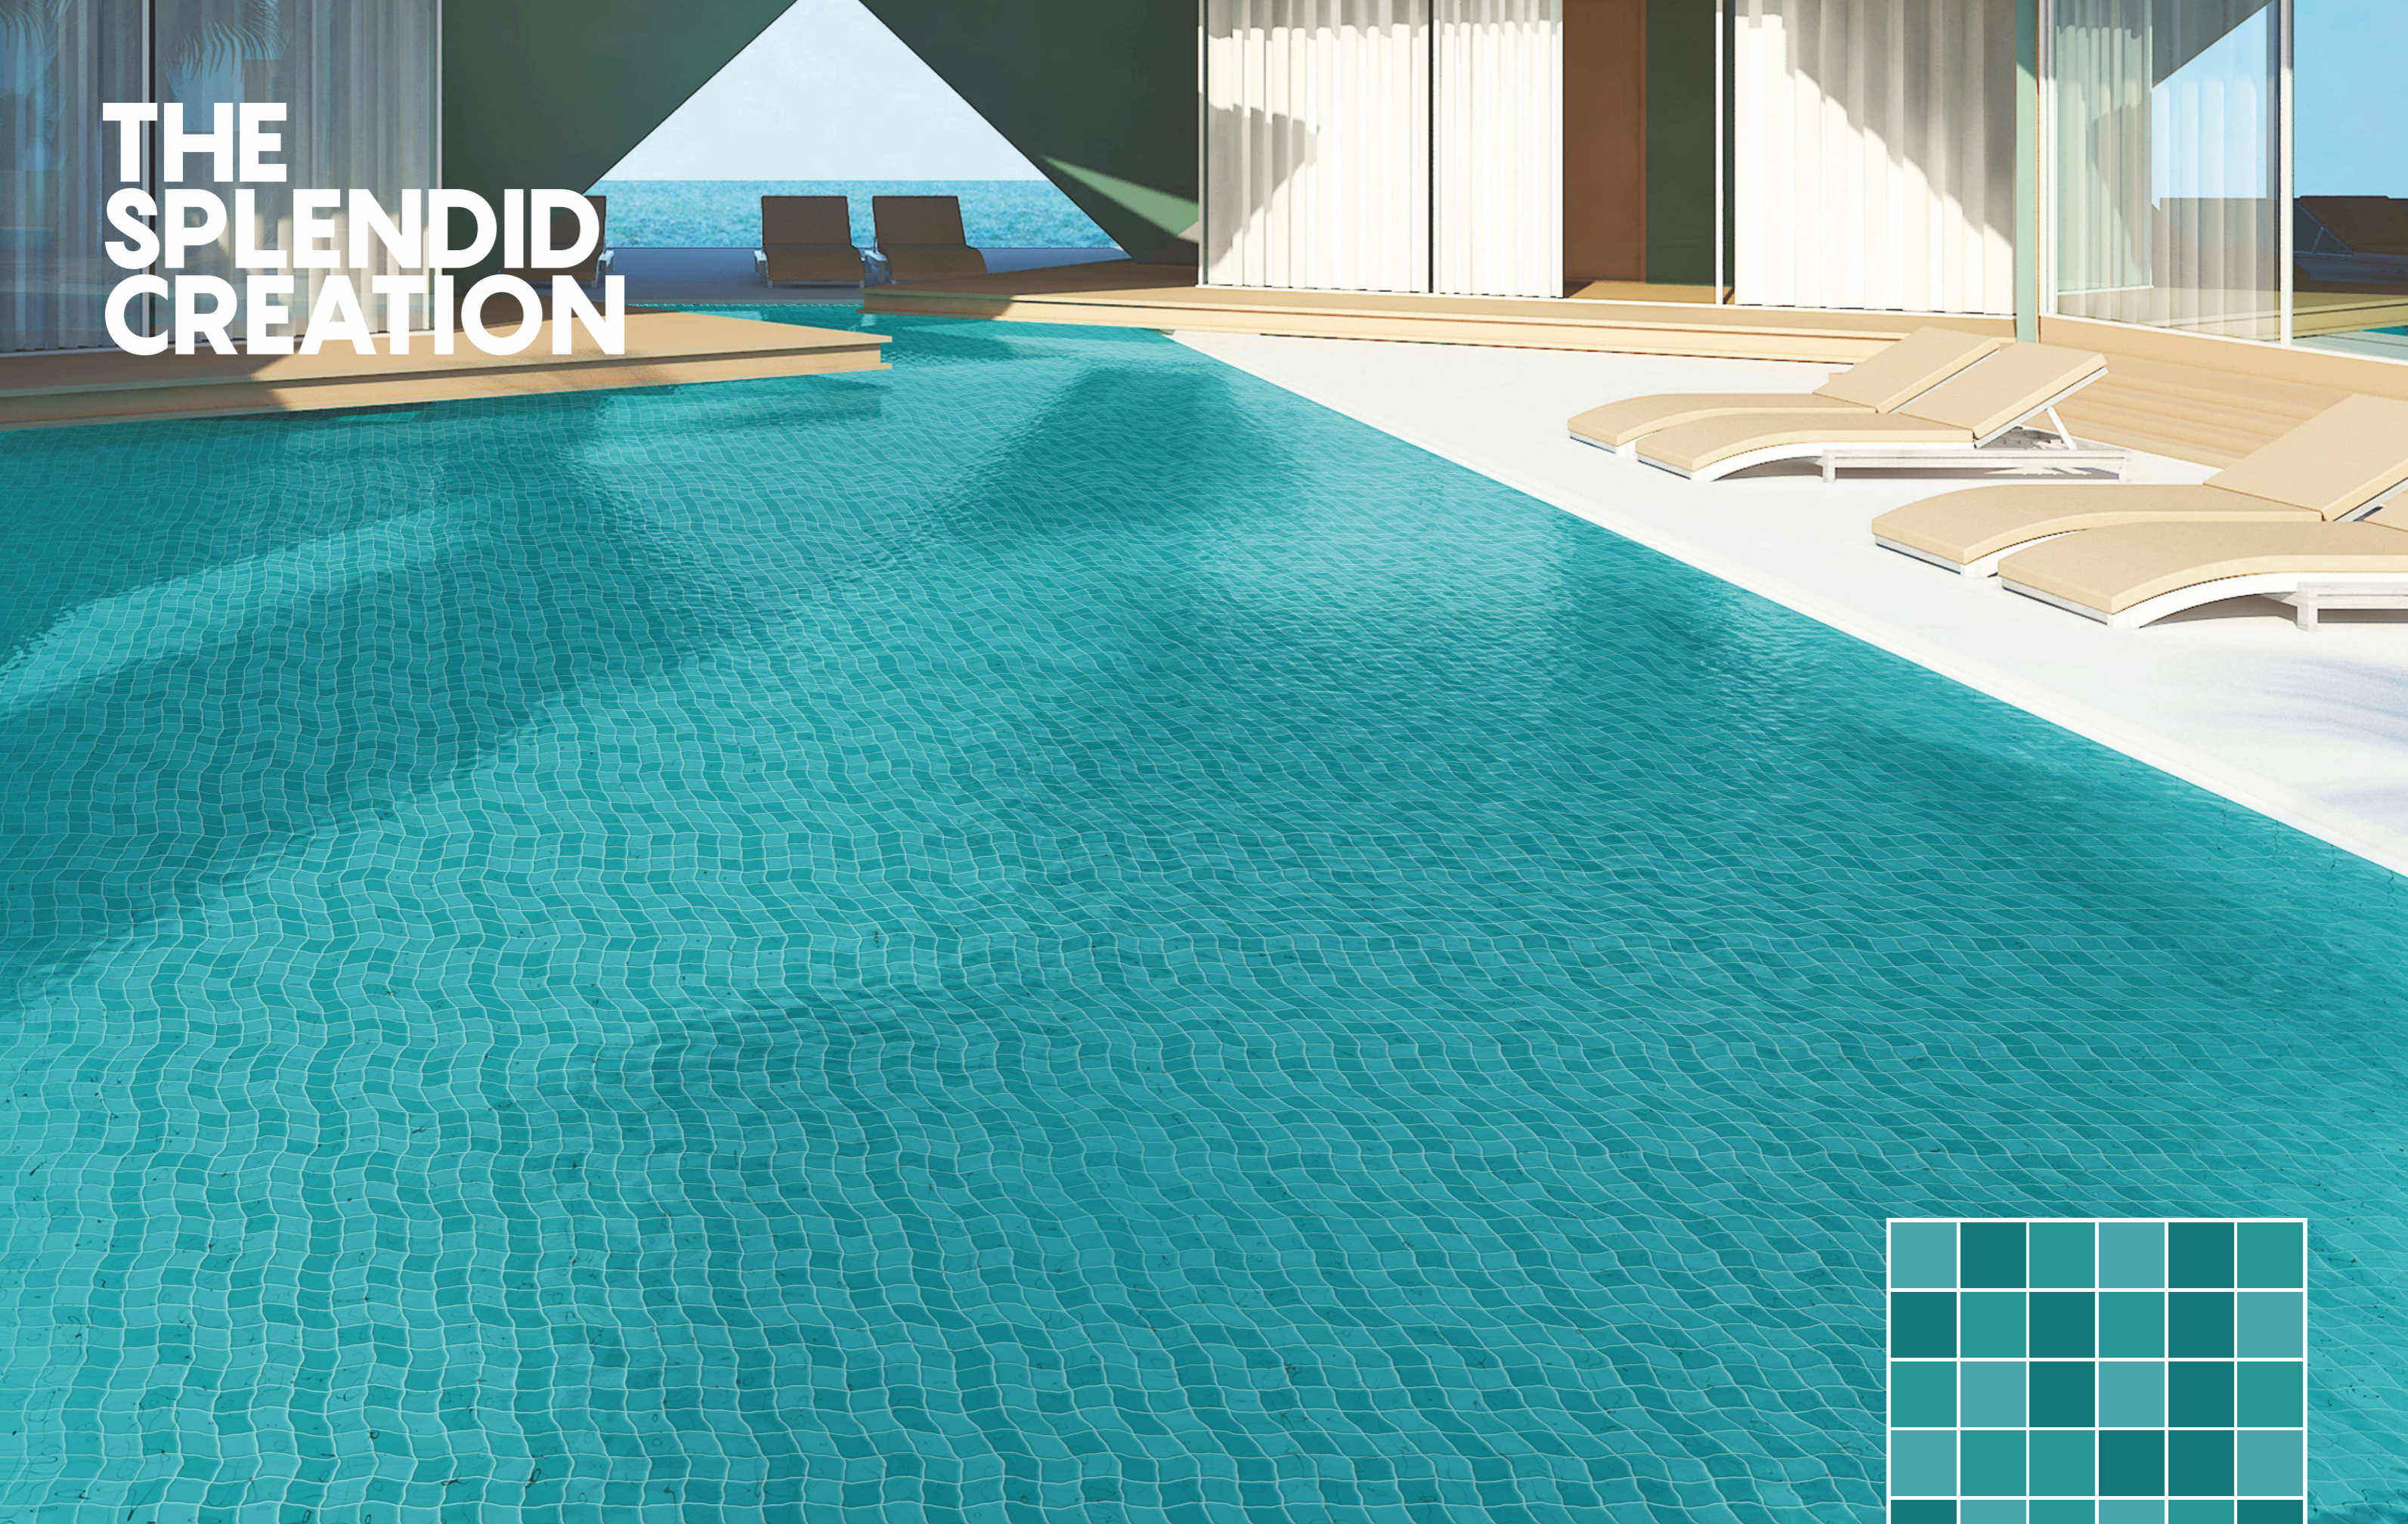

THE SPLENDID CREATION