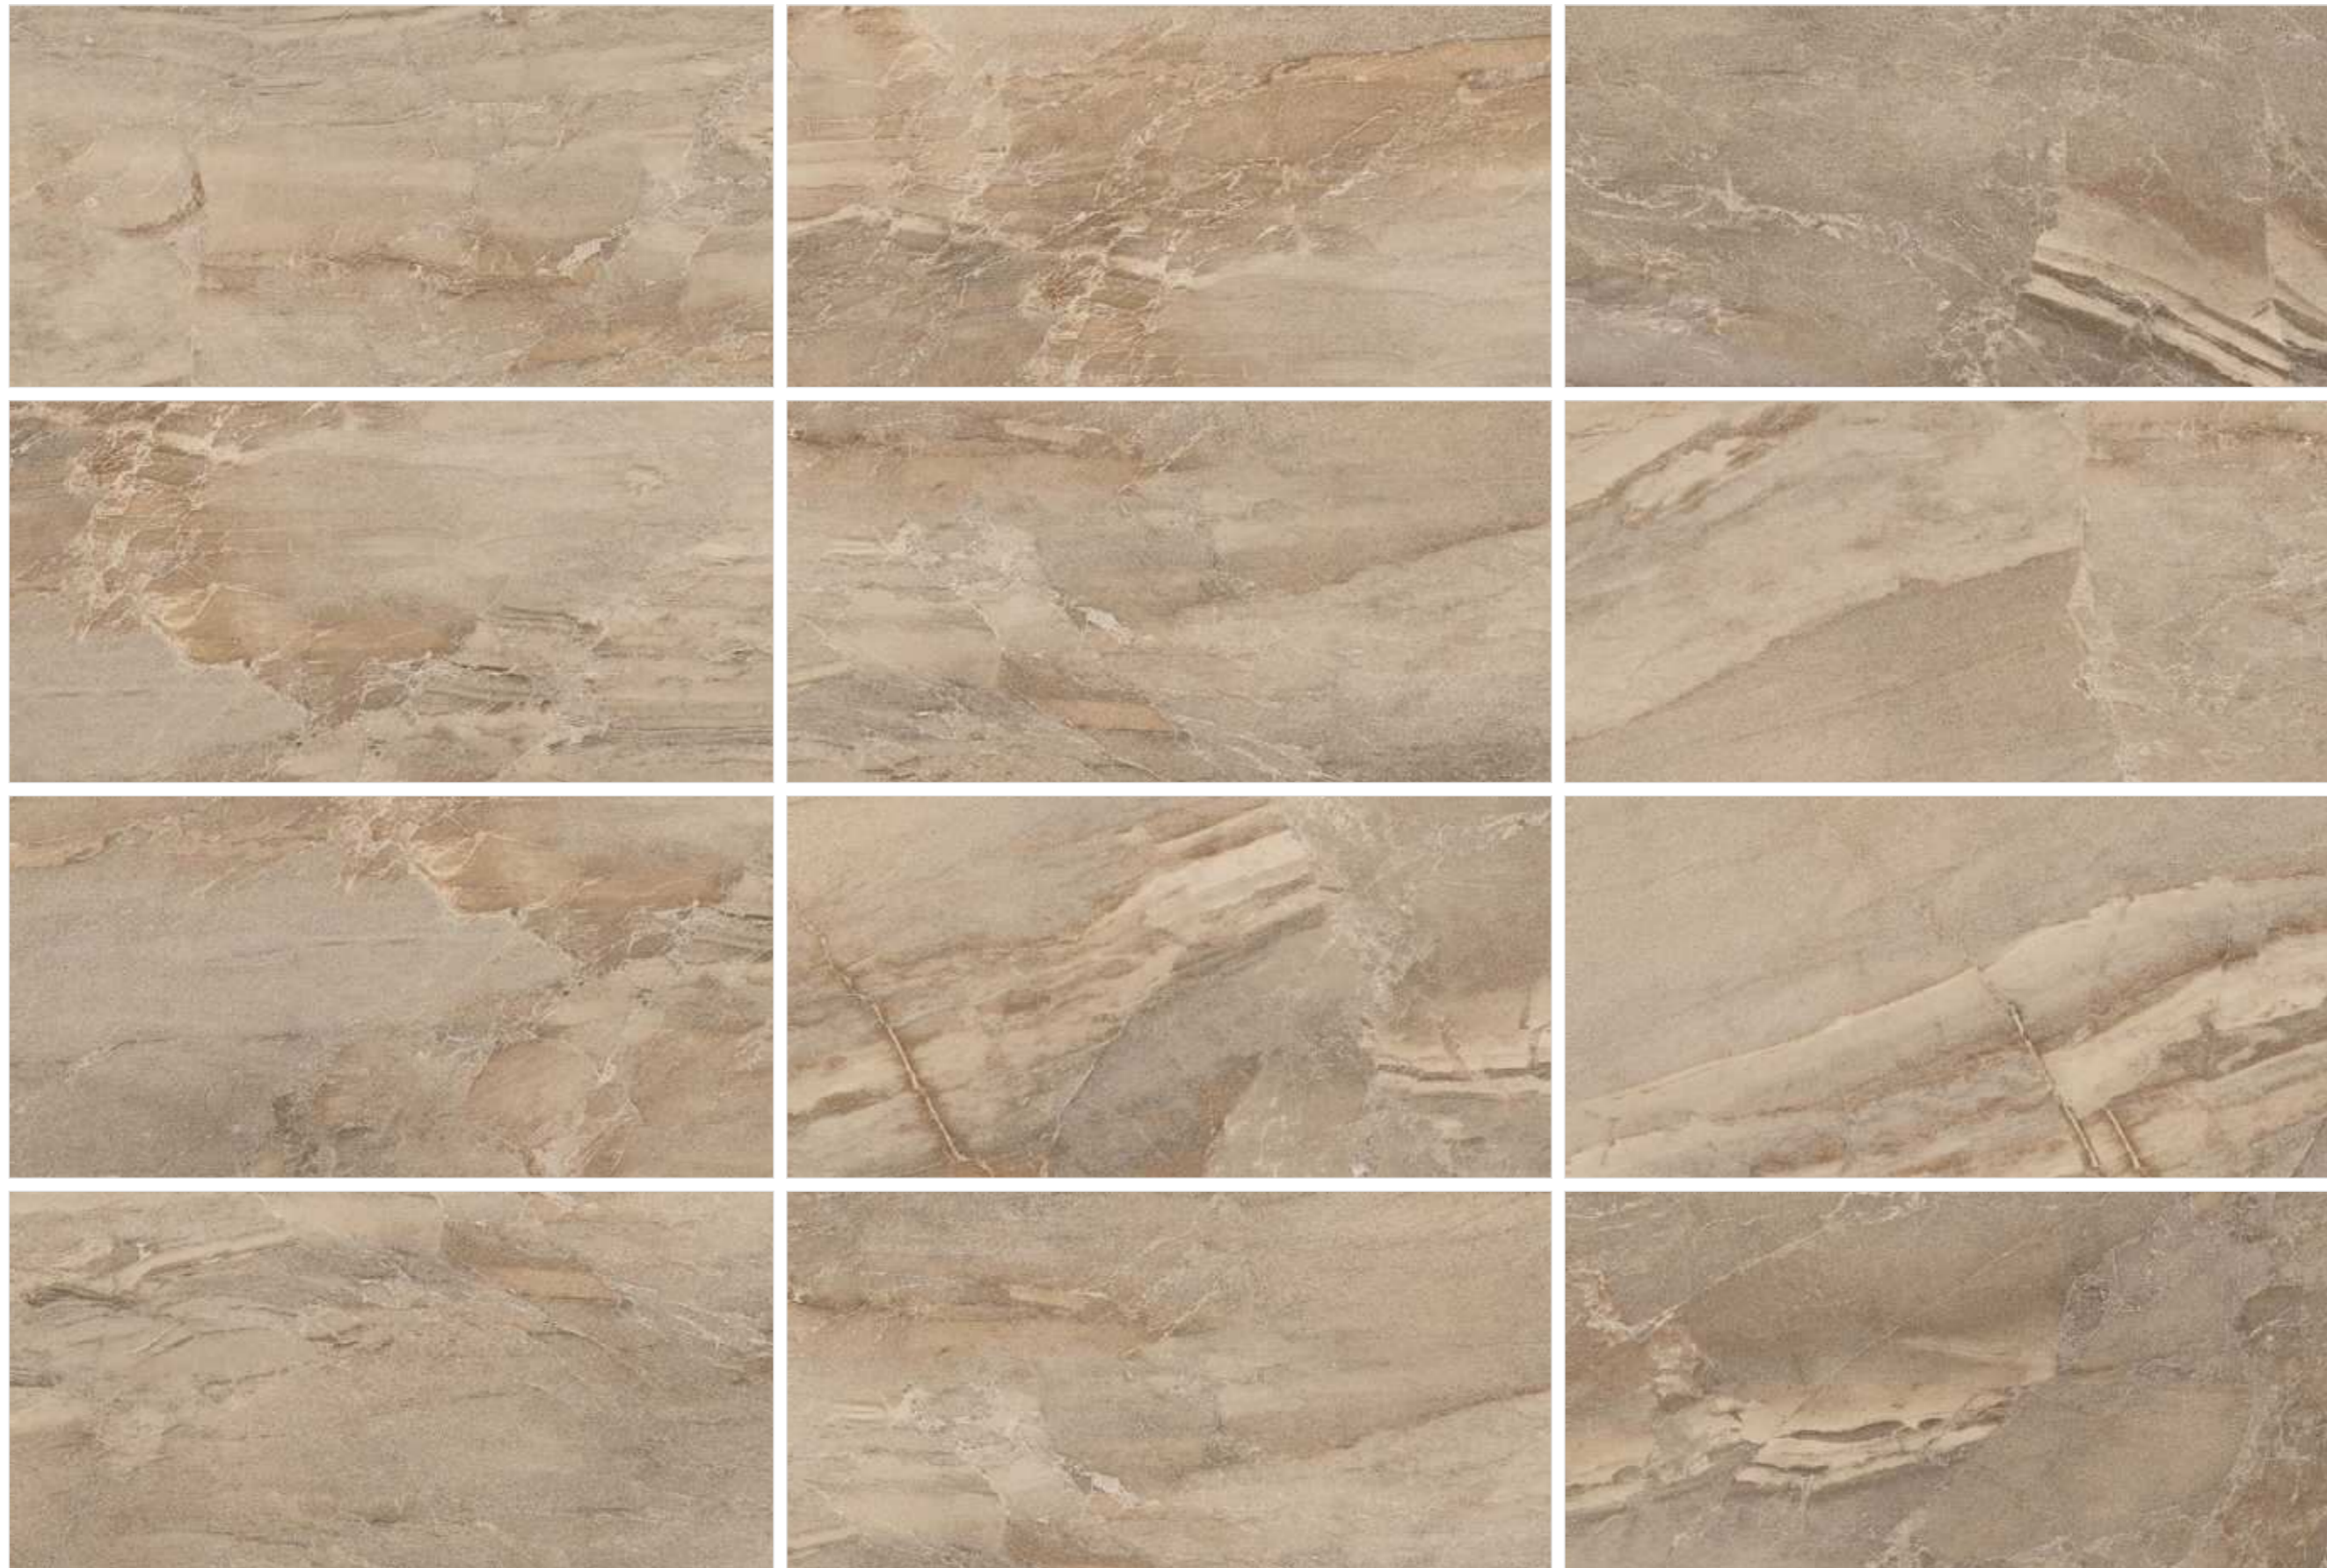

300x600MM - Glossy | Matt

600x600MM - Glossy | Matt

600x1200MM - Glossy | Matt

RONDA IVORY

RONDA LIGHT GREY

Size

300X
600MM □

600X
600MM □