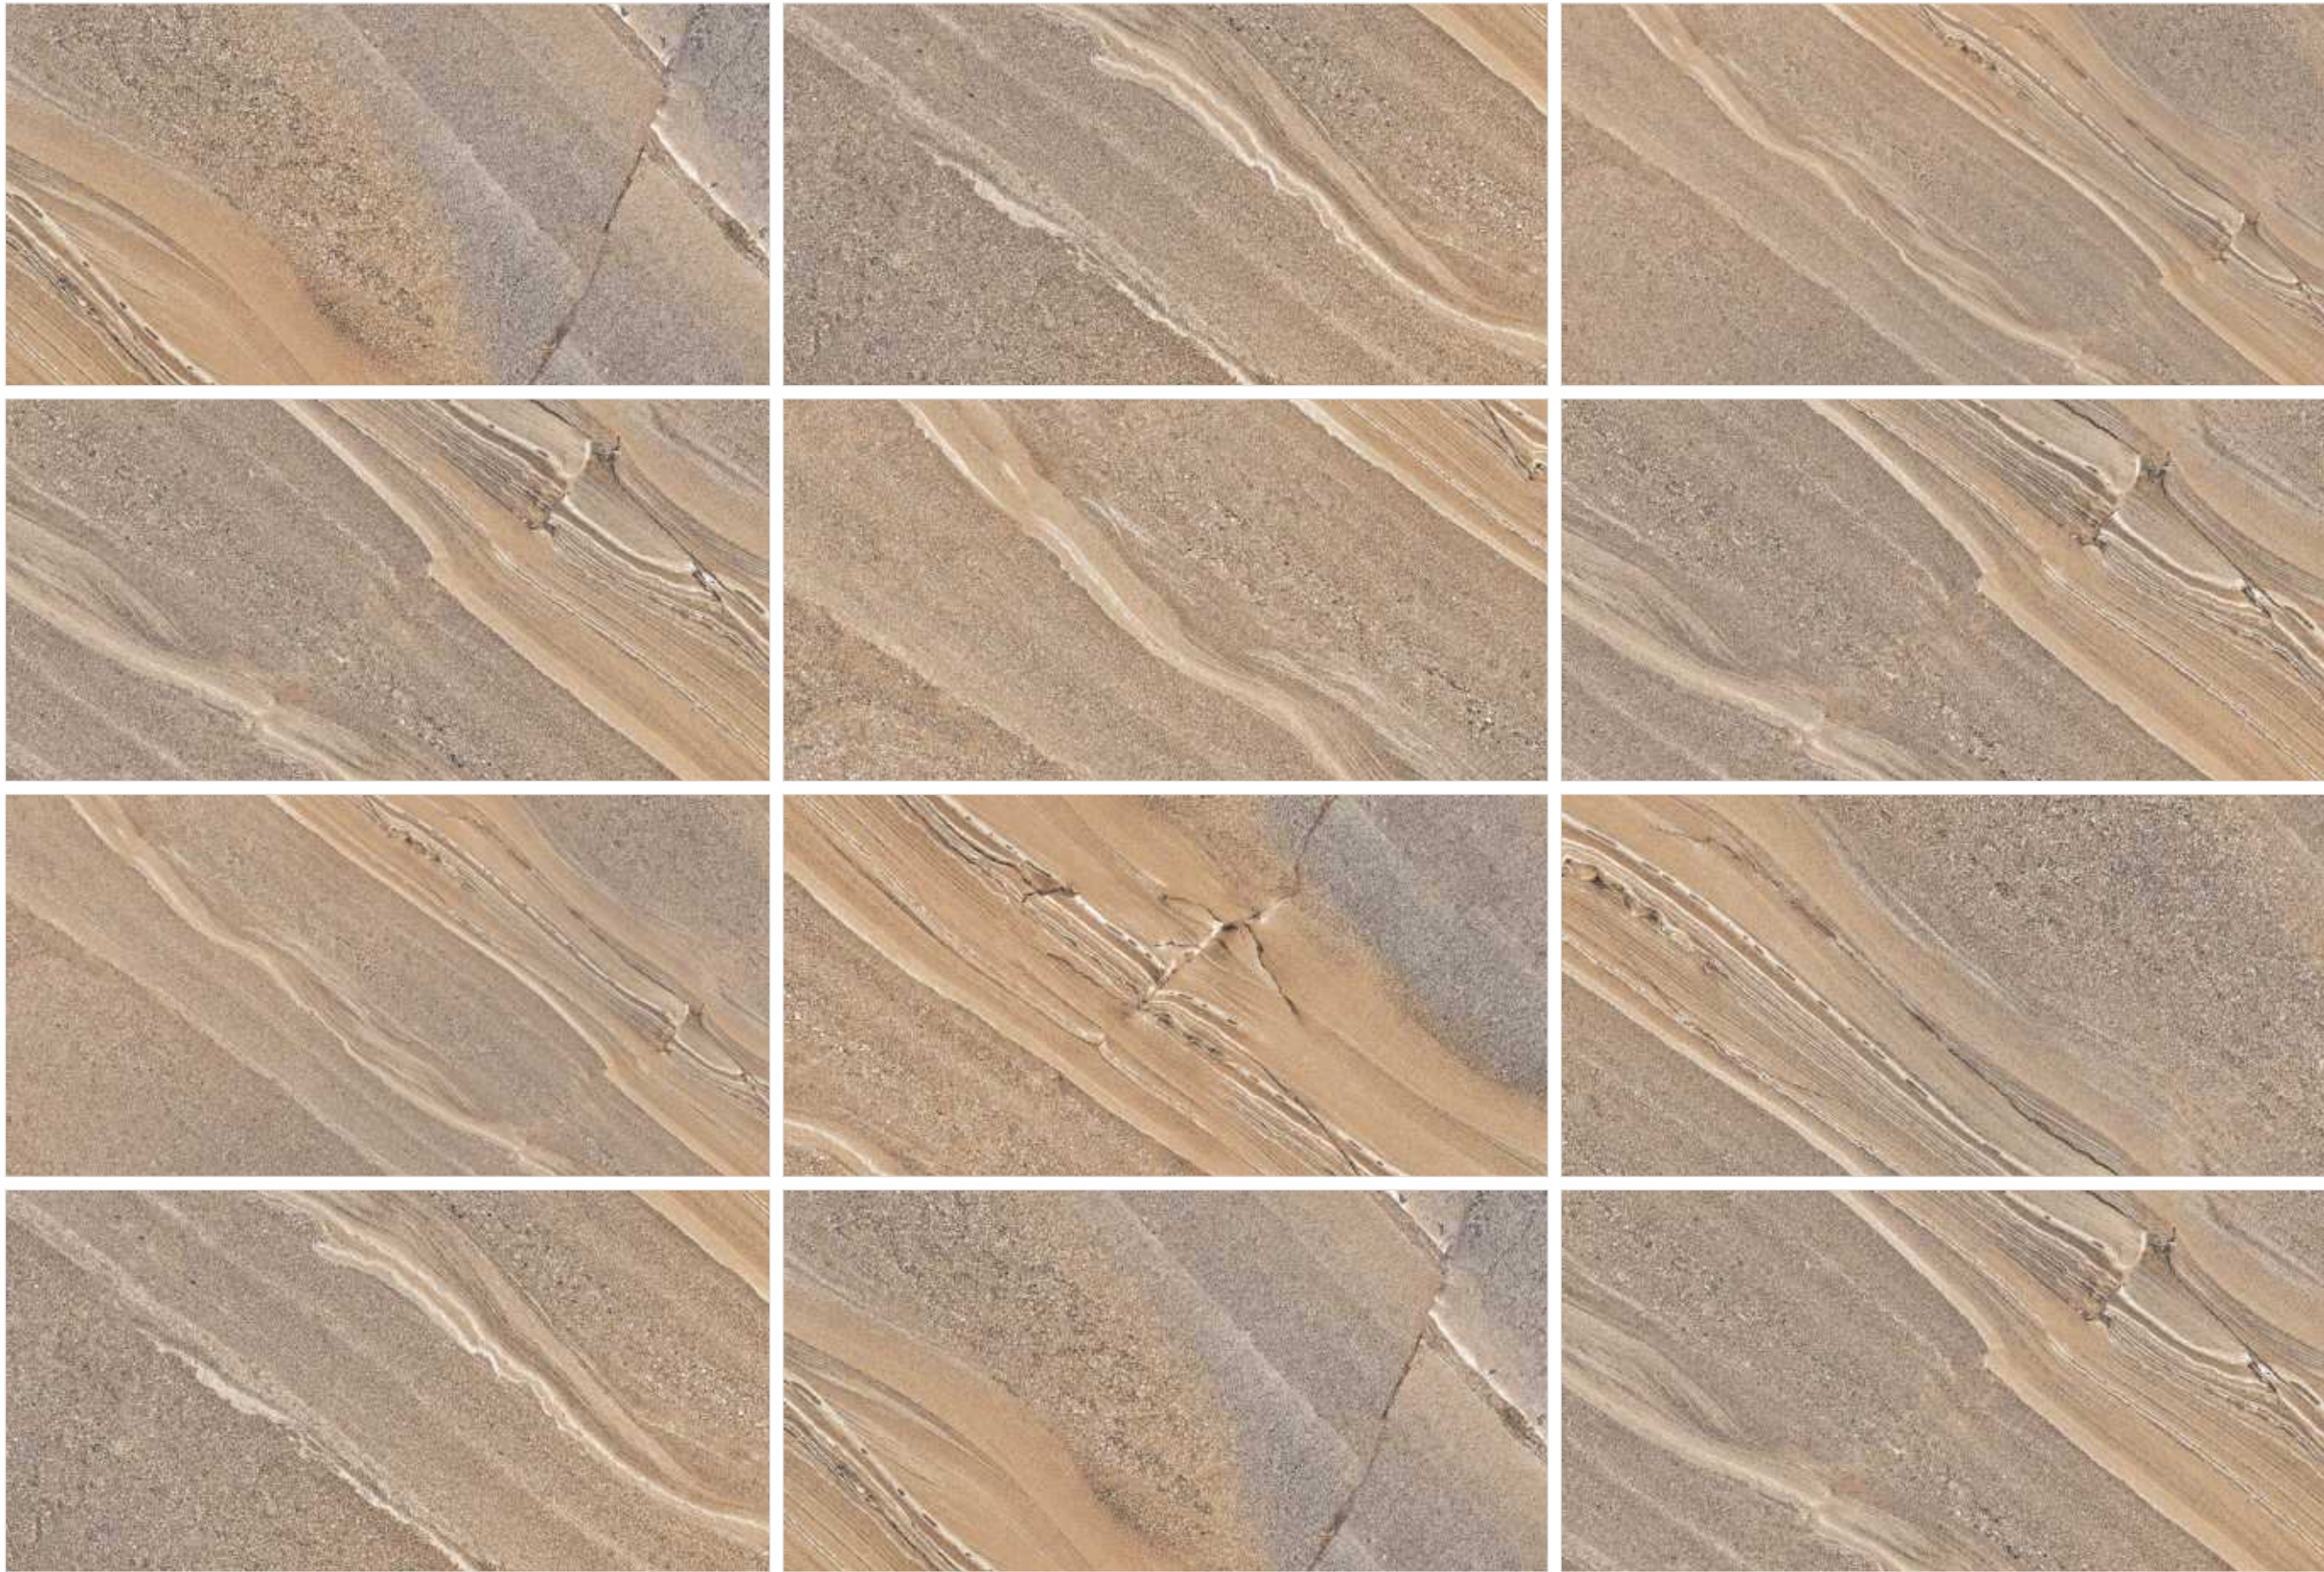

600x600MM - Glossy | Matt

600x1200MM - Glossy | Matt

OCEAN MOKA

OXIDE BROWN

Size

300X
600MM □

600X
600MM □

600X
1200MM □