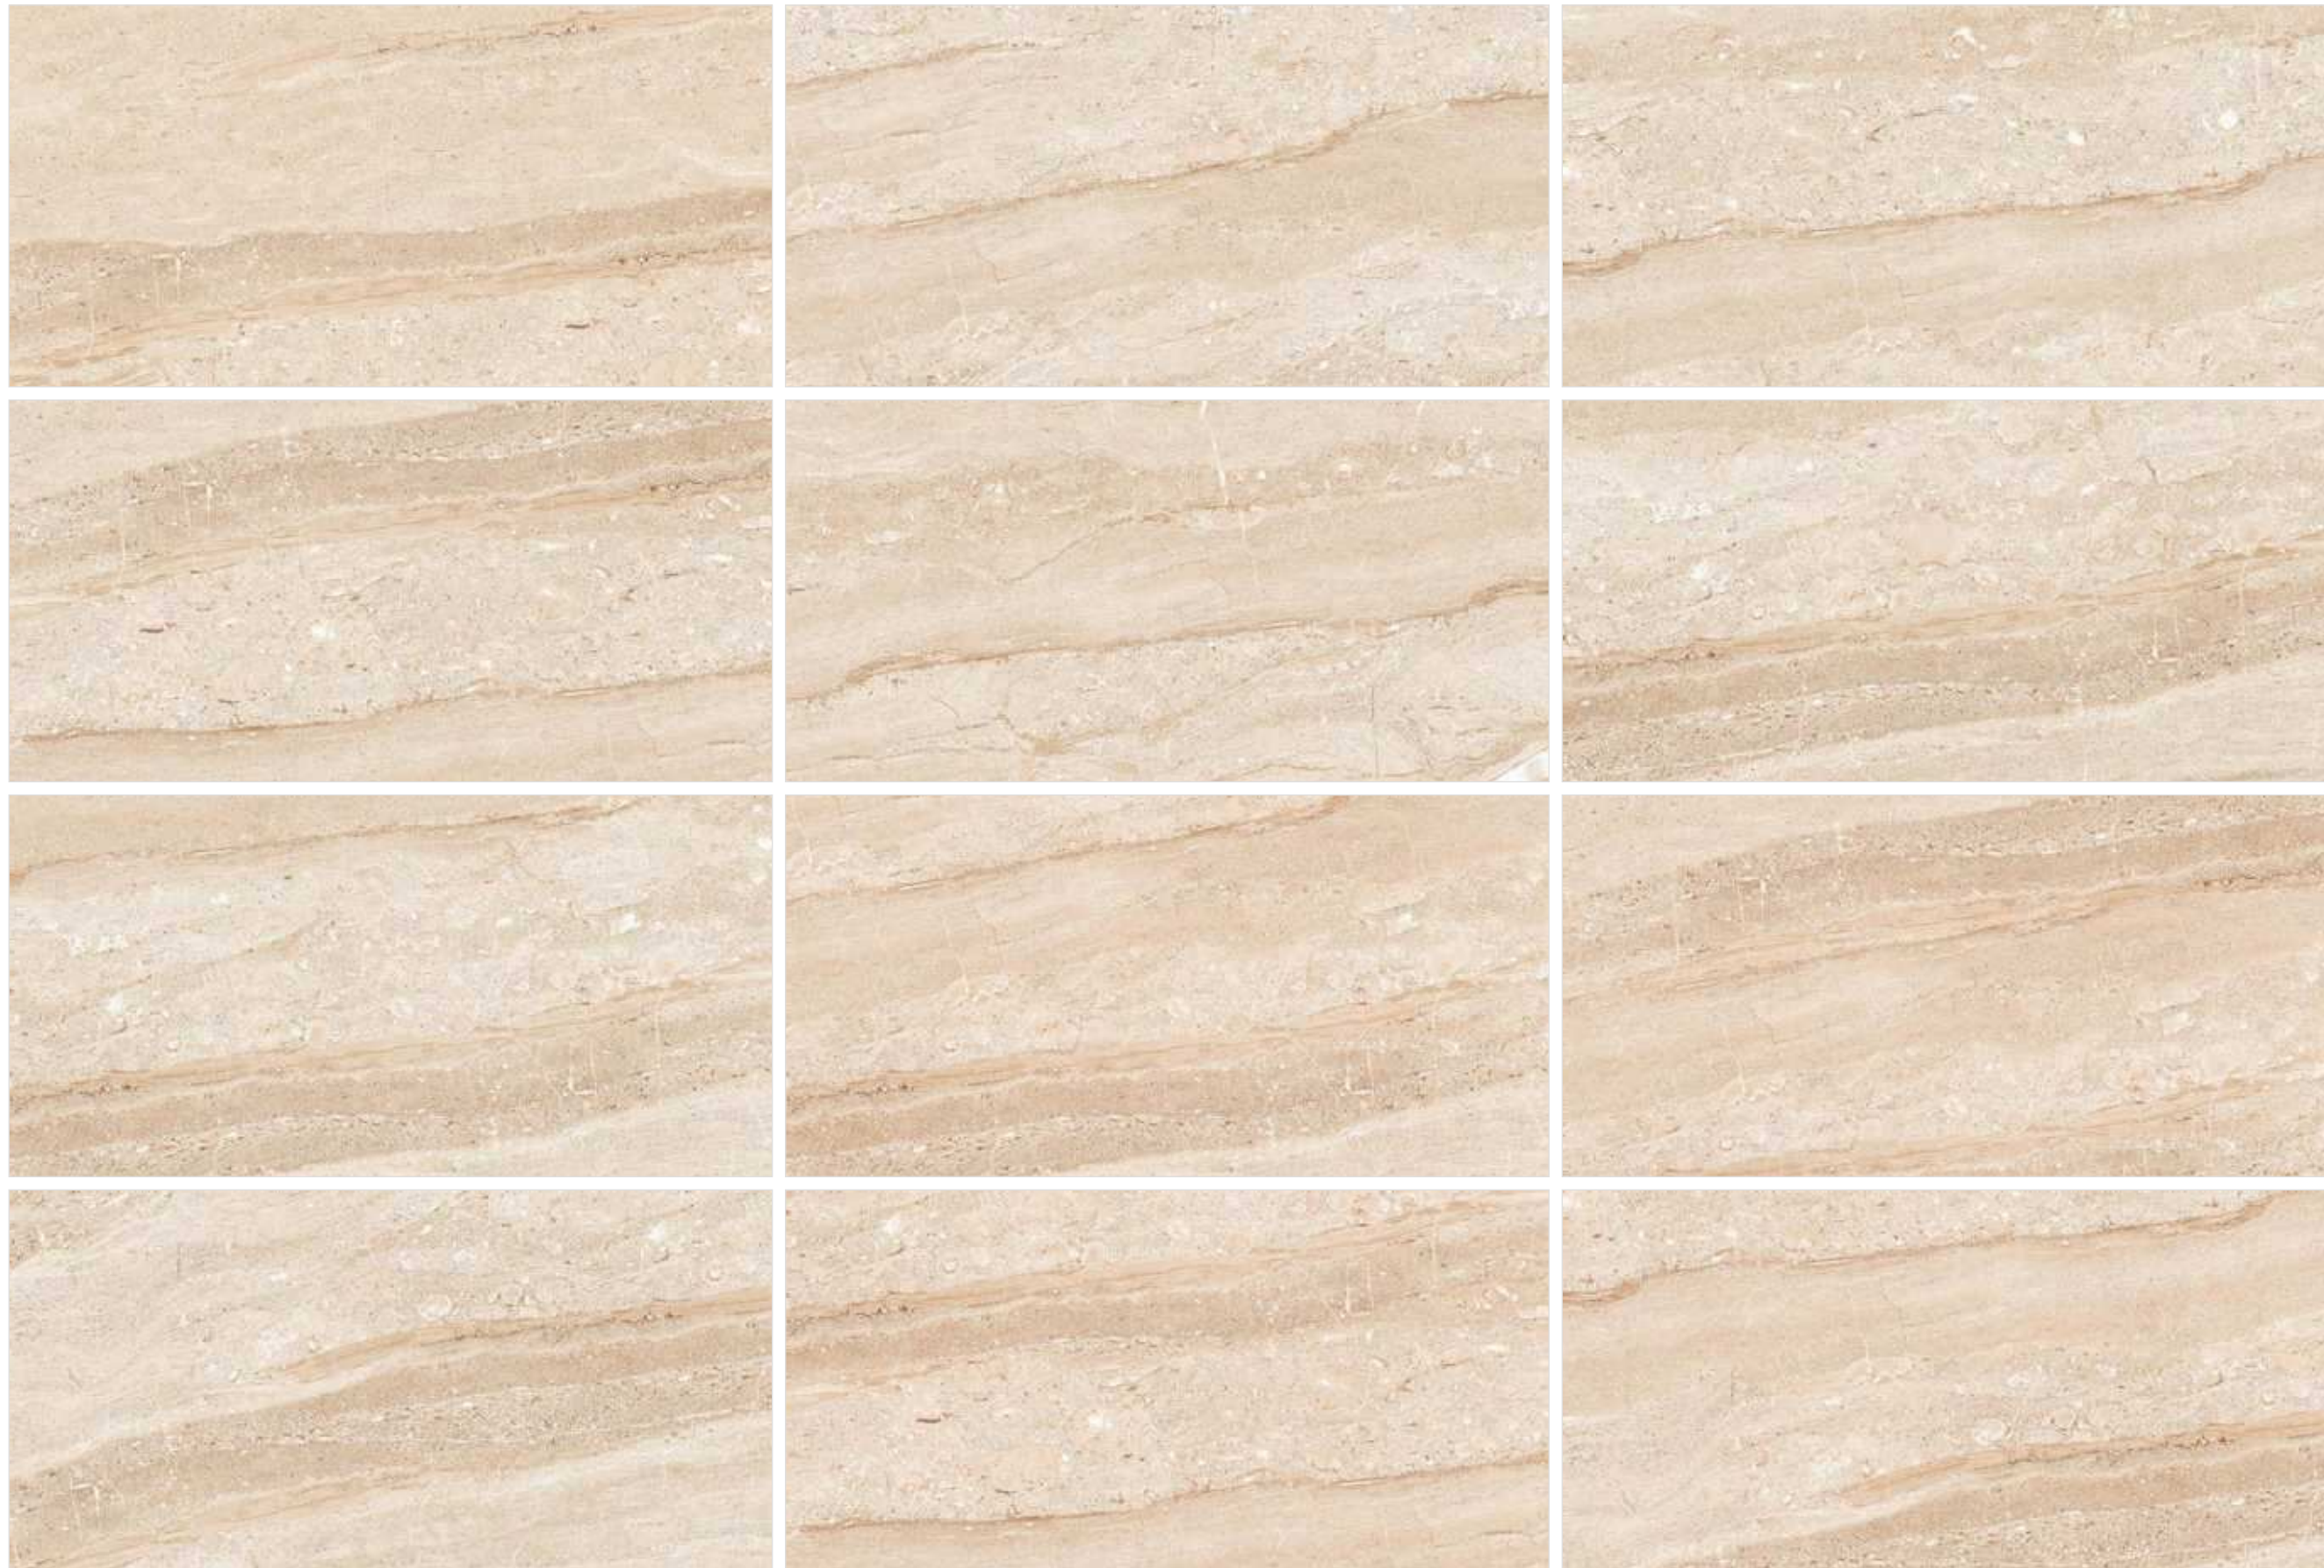

600x600MM - Glossy | Matt

600x1200MM - Glossy | Matt

CASTLE CREMA

FIESTA CREMA

Size

300X
600MM □

600X
600MM □

600X
1200MM □