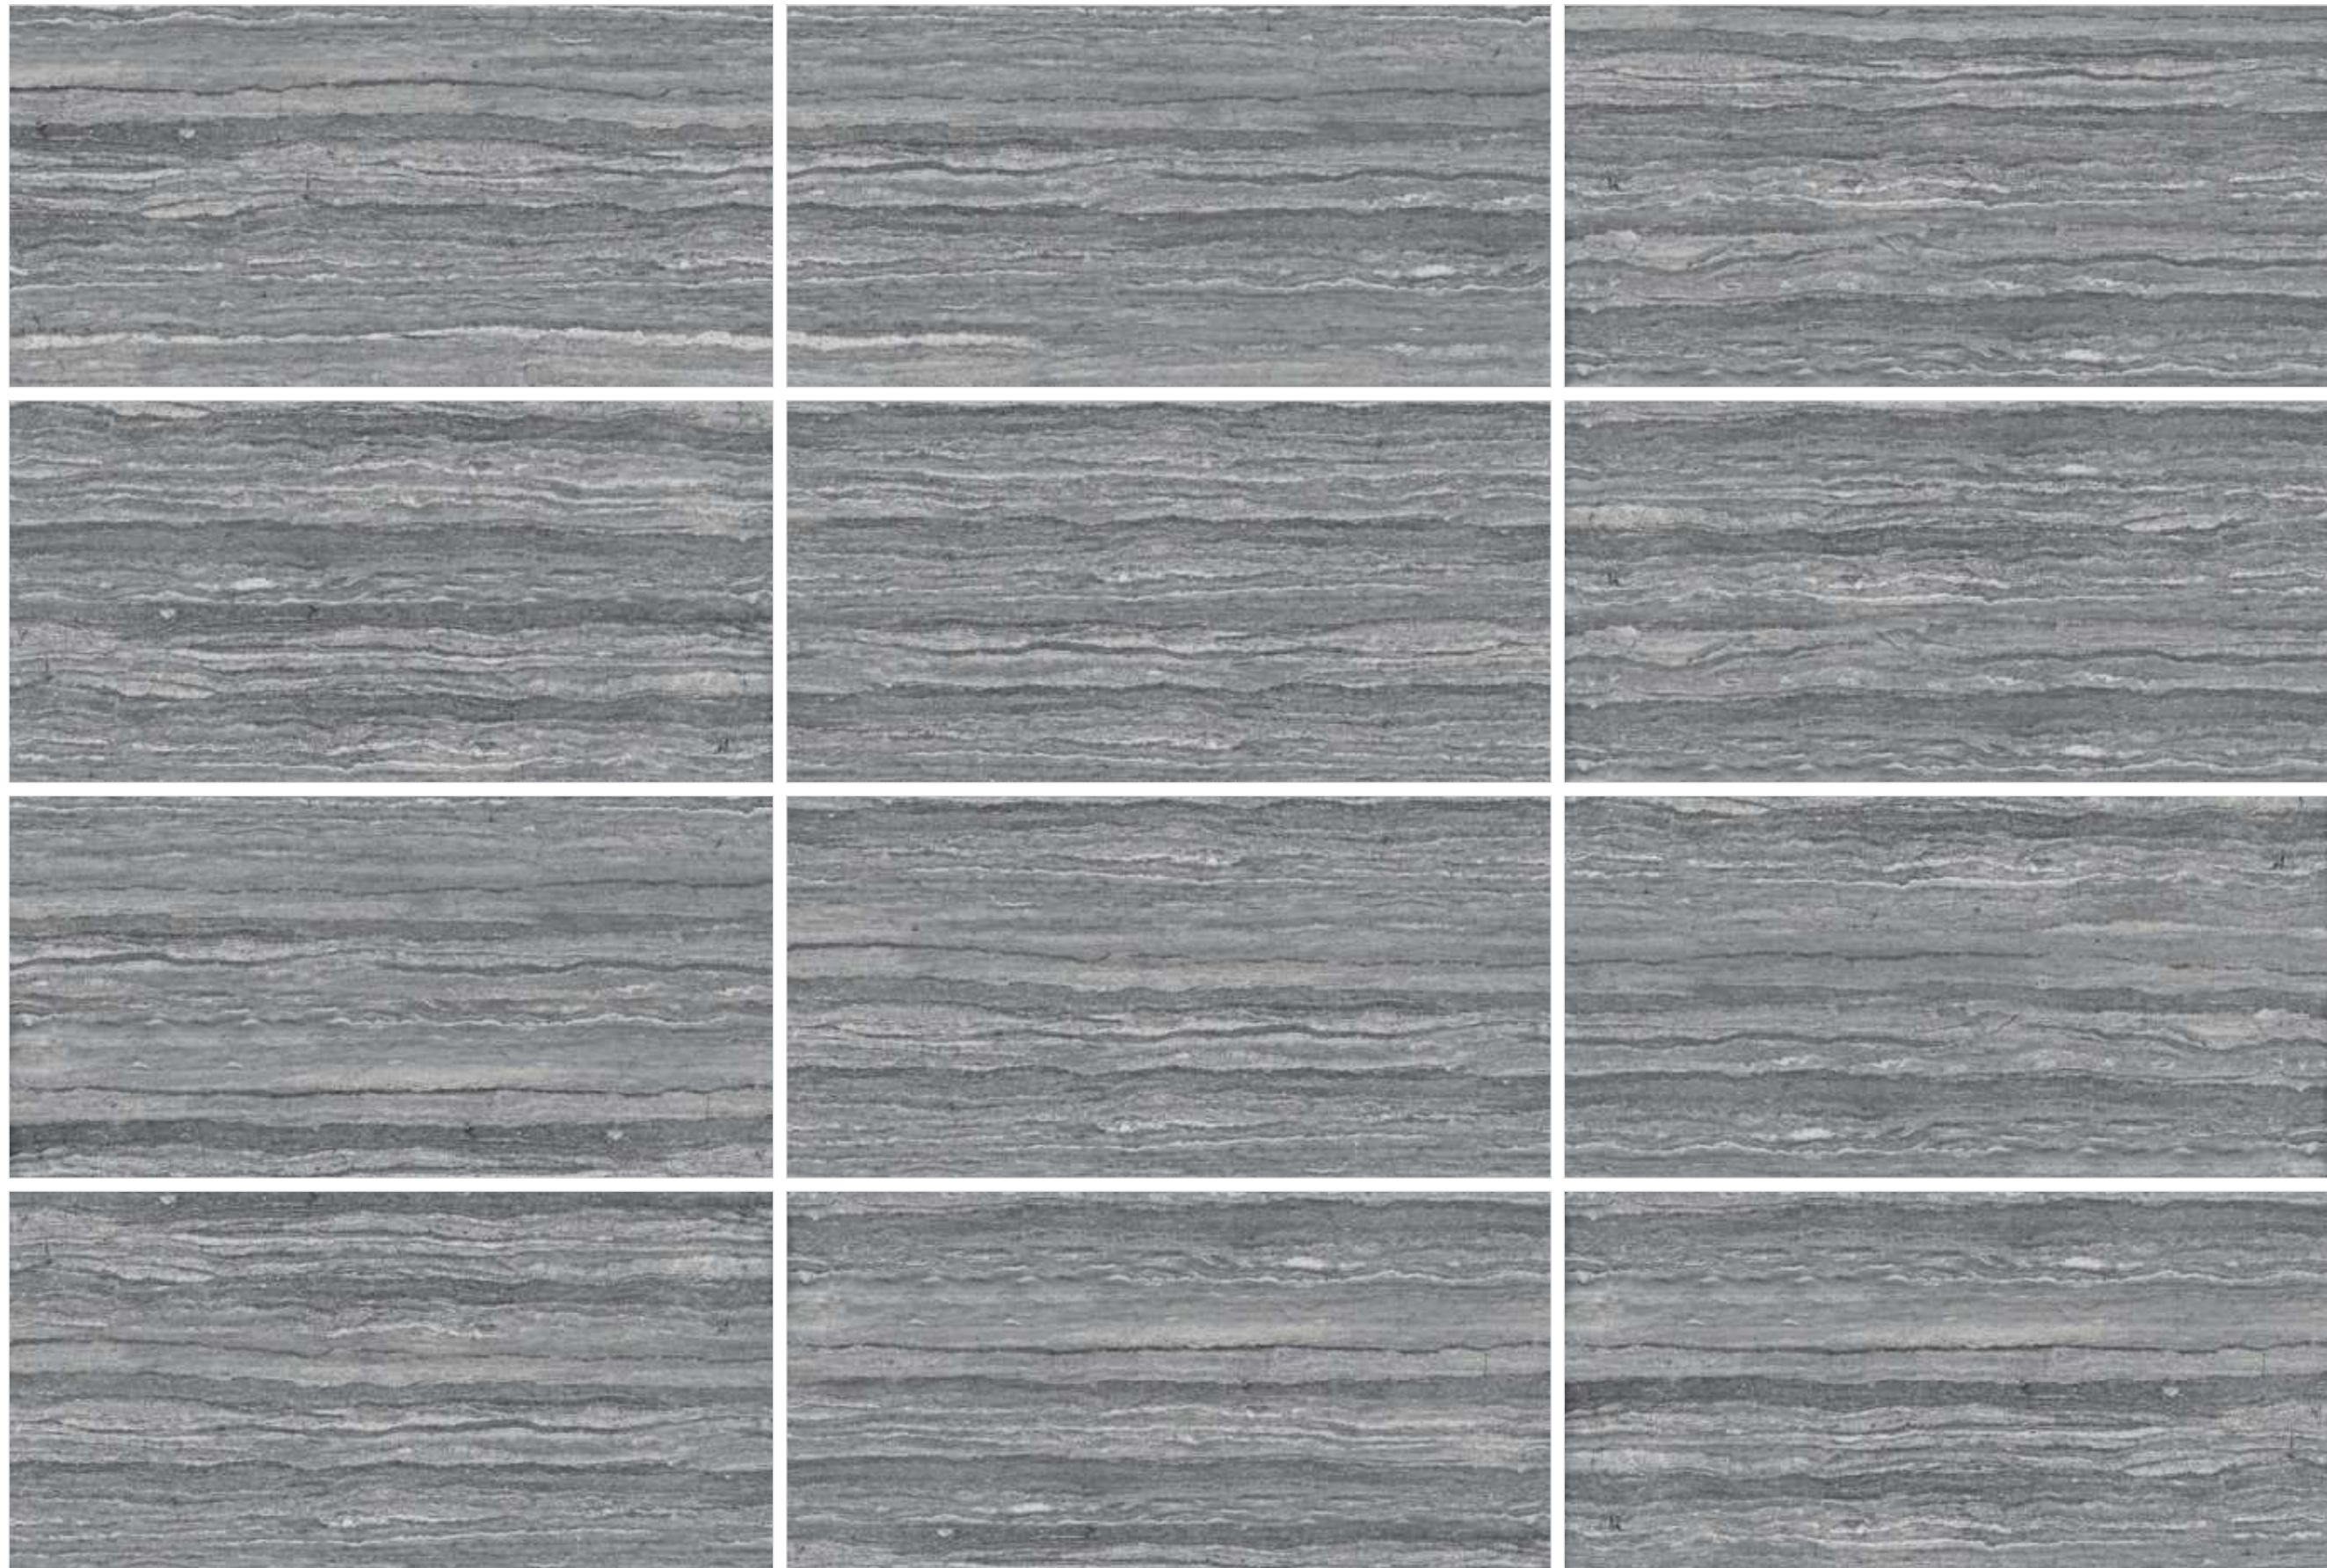

TRAVERTINO GREY