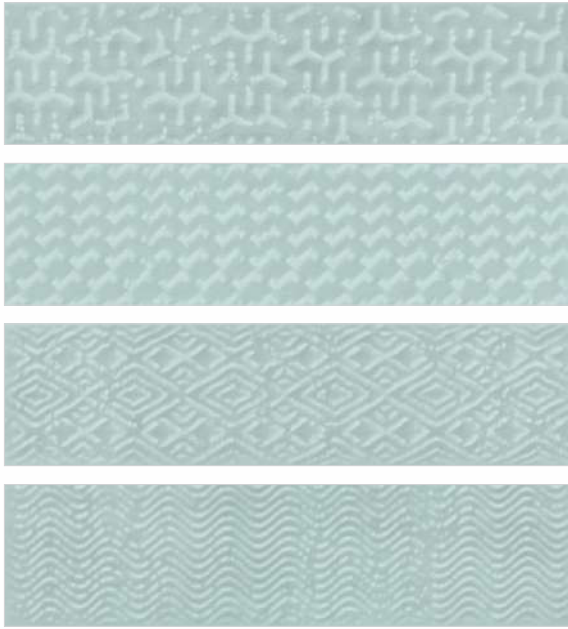

JADE

SURFACE GLOSSY & MATT

PUNCH
ELEMENTO

SIZE

75x300mm