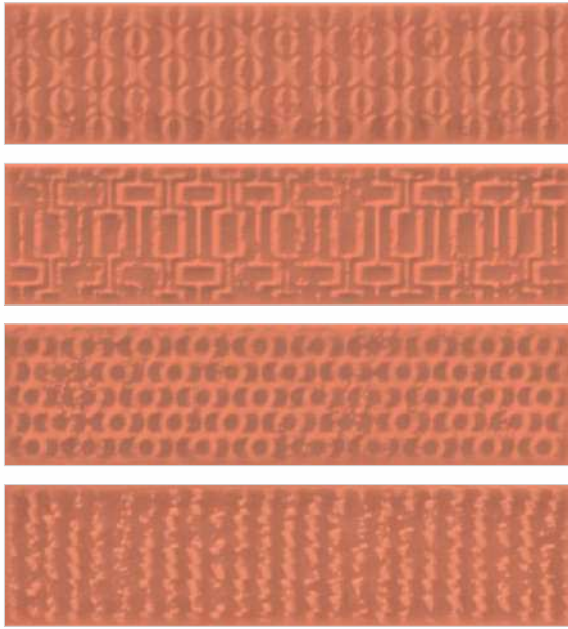

PISTA

TEAL GREEN

WHITE

AVAILABLE COLORS

PUNCH
TACTILE

The apt illustration of
ELEGANCE AND CULTURE

PEACH

SURFACE GLOSSY & MATT