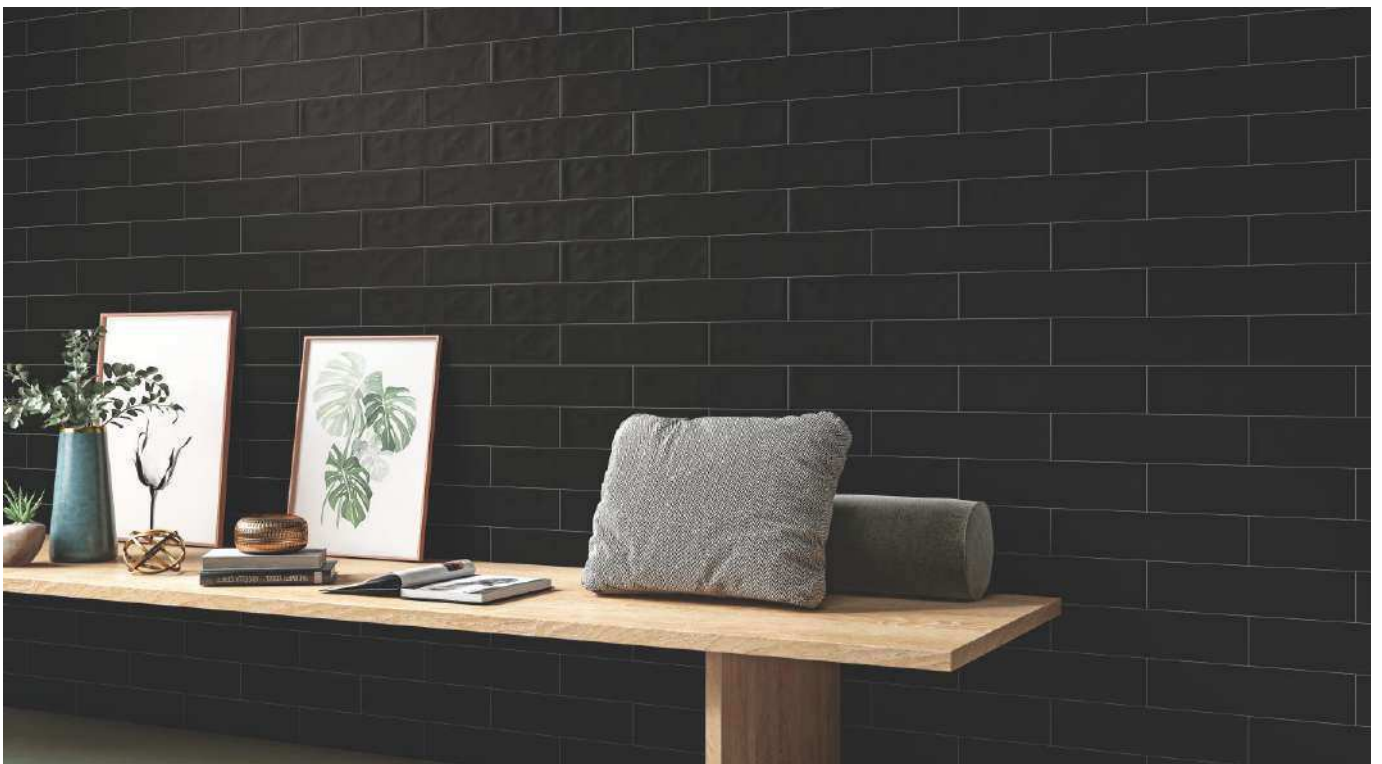

PUNCH
CLOUDY

SIZE

75x300mm

AVAILABLE COLORS

PUNCH
SHALLOW

The spectacular picture of
WARMTH AND COMFORT

GRAPHITE

SURFACE GLOSSY & MATT