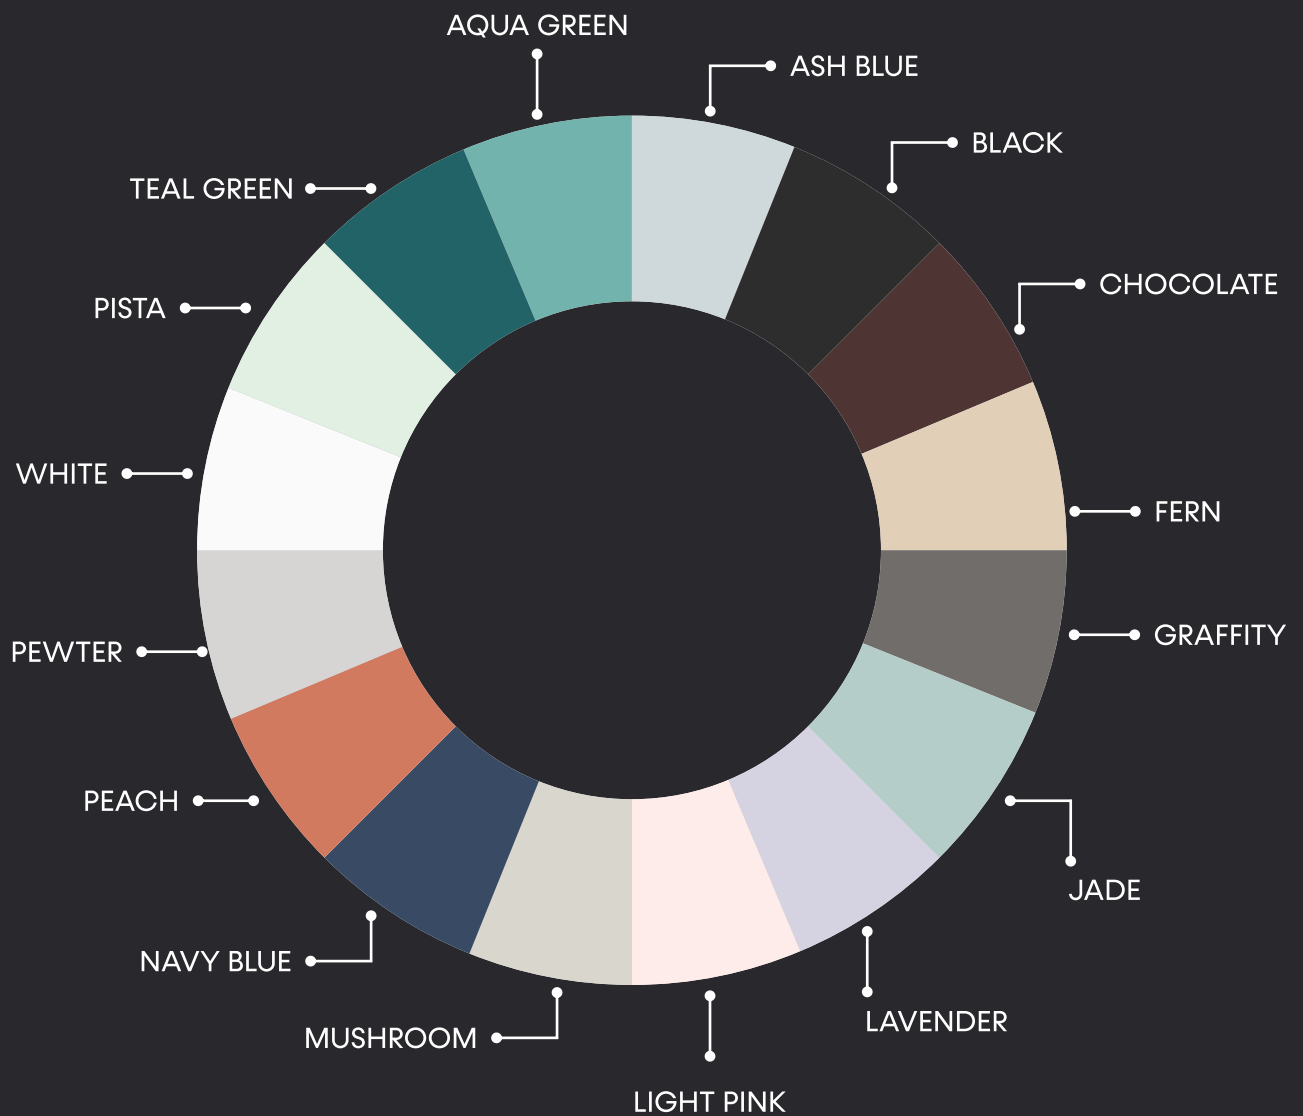

COLORS

The subway collection of tiles brings you a whole spectrum of color choices across its design. Choose from the rich palette to design spaces exceptional.