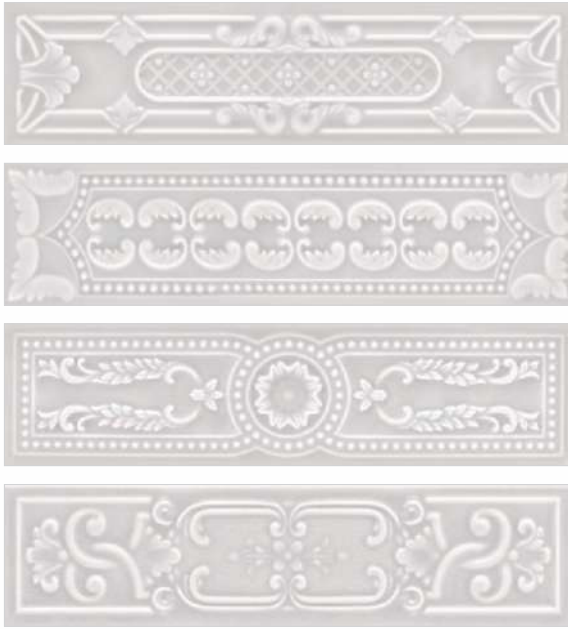

PISTA

TEAL GREEN

WHITE

AVAILABLE COLORS

PUNCH
BROCADO

The portrayal of nature for
STYLE AND GRACE

PEWTER

SURFACE GLOSSY & MATT