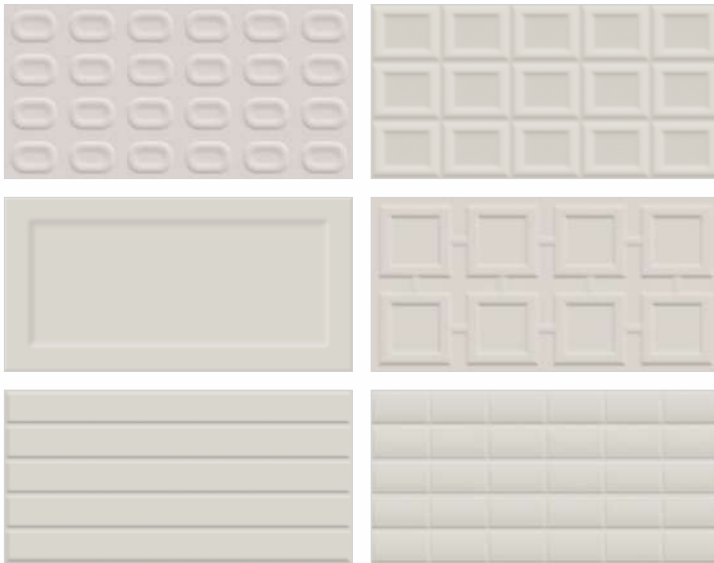

PISTA

TEAL GREEN

WHITE

AVAILABLE COLORS

PUNCH
SYMMETRO

The semblance that expresses
GRACE AND DIVINITY

MUSHROOM

SURFACE GLOSSY & MATT