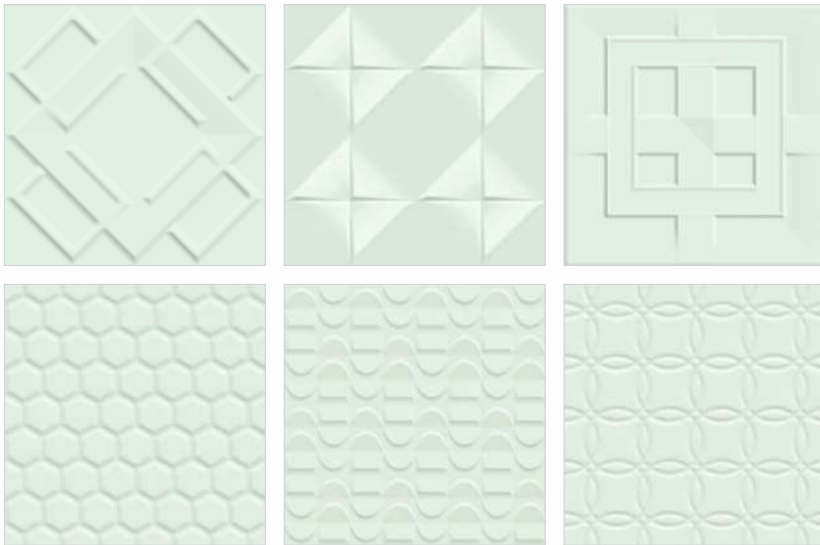

PISTA

SURFACE GLOSSY & MATT

PUNCH
SORTIDO

SIZE

150x150mm

AQUA GREEN

ASH BLUE

BLACK

CHOCOLATE

FERN

GRAFFITY

JADE

LAVENDER

LIGHT PINK

MUSHROOM

NAVY BLUE

PEACH

PEWTER

PISTA

TEAL GREEN

WHITE

AVAILABLE COLORS