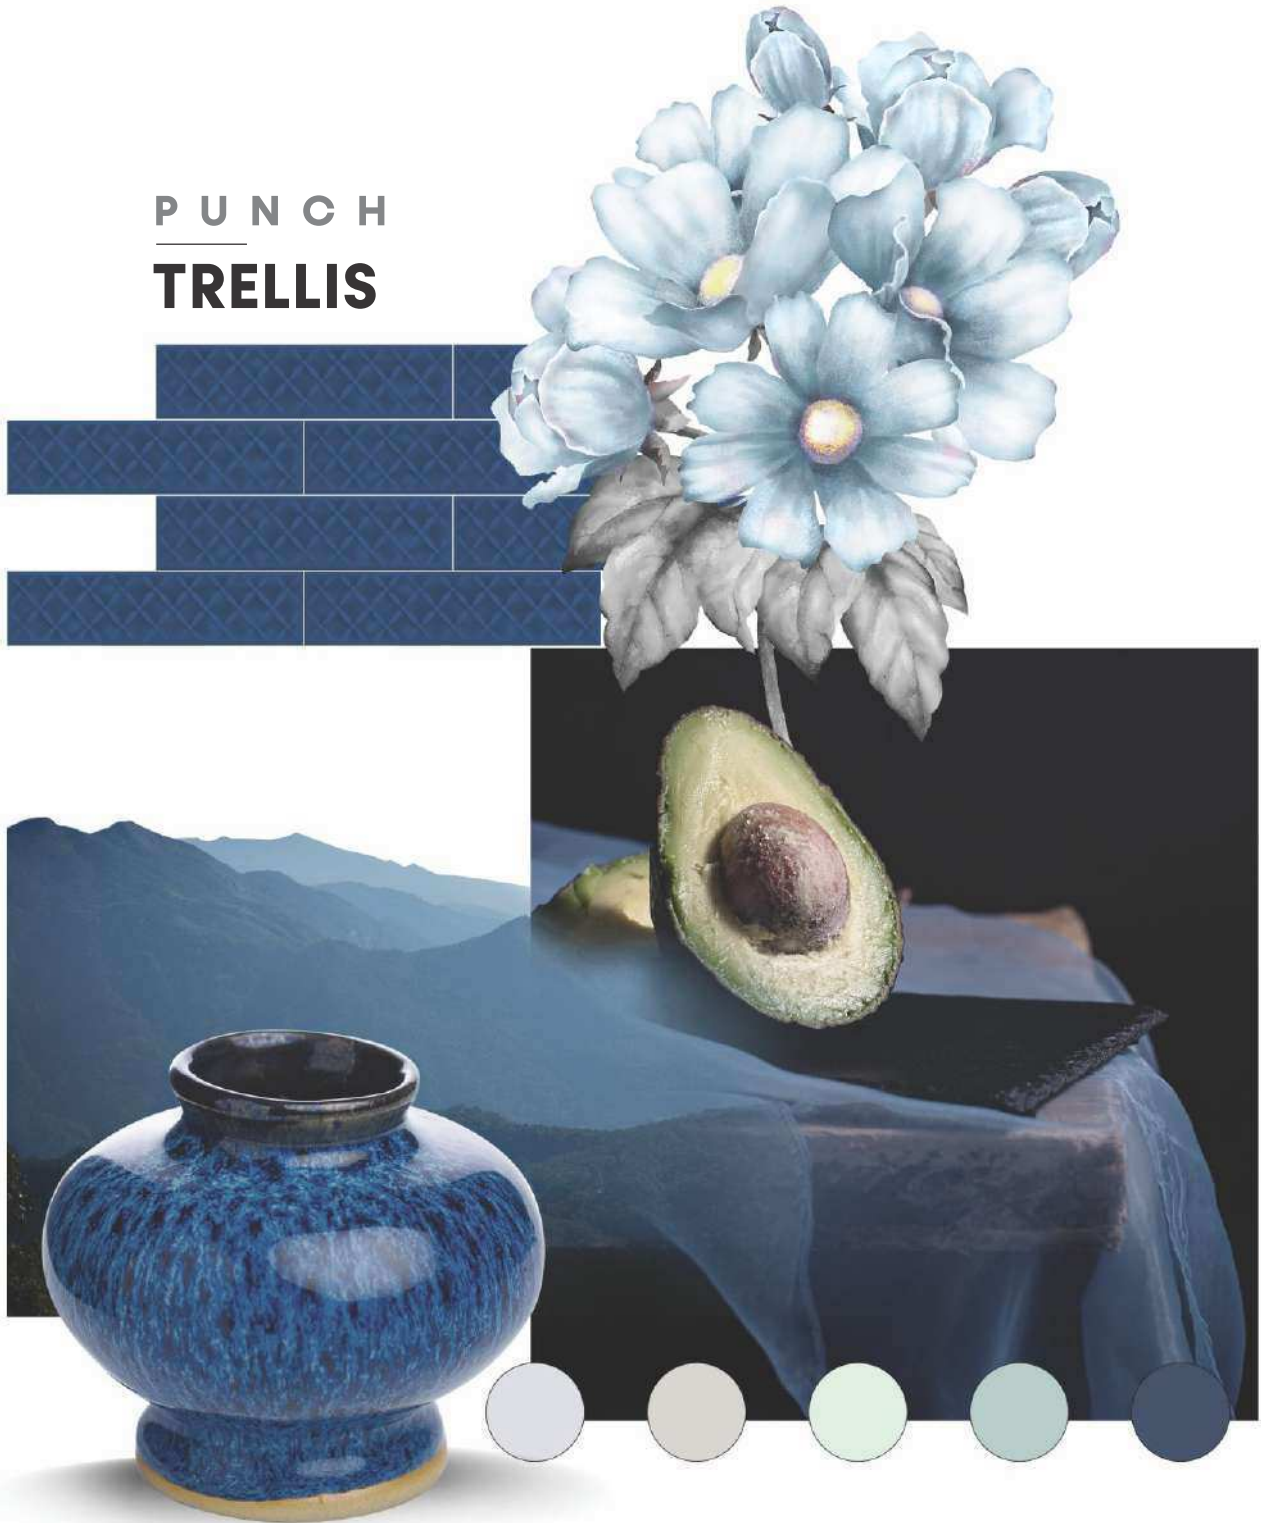

PUNCH
TRELLIS

The artistry showcasing
CHARM AND SERENITY