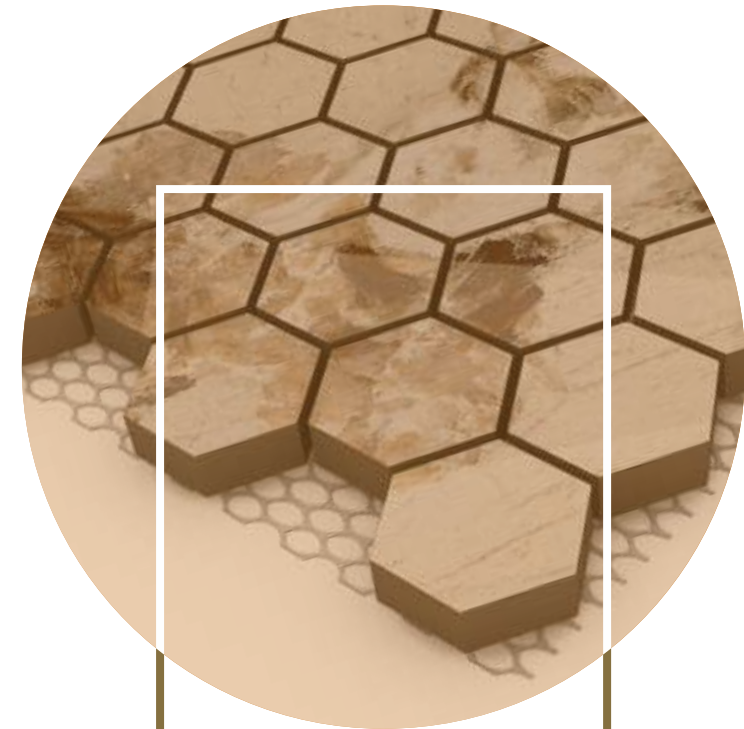

THE
TILE
COLLECTION

**IS
DESIGNED
FOR**

simple living, a small size for you,
Its where you can get cosy,
where you live, your special corner.