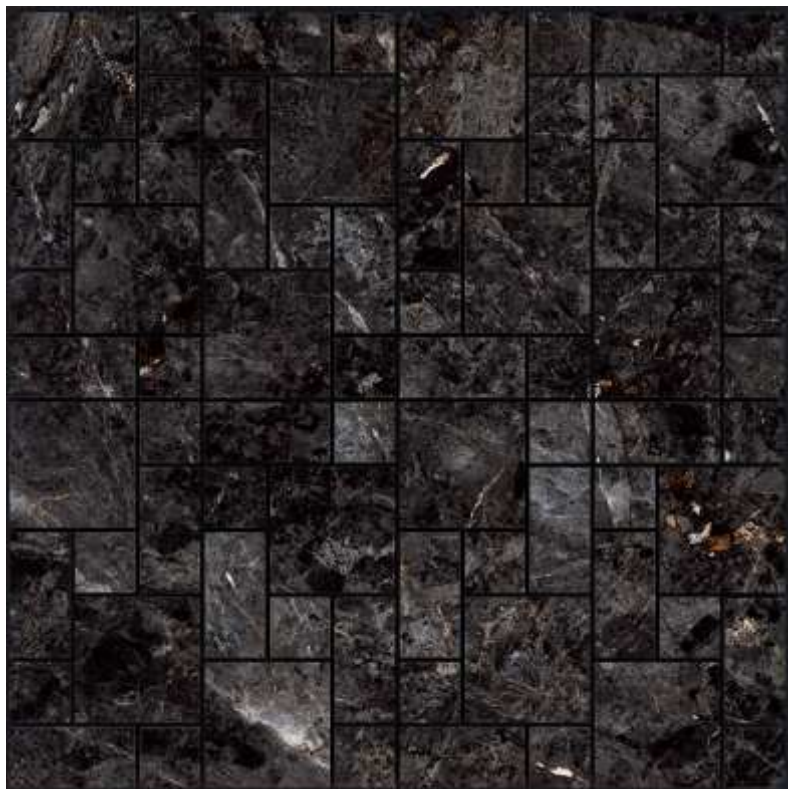

SIMPLICITY EXTREM
BECOME
Elegance

E 2013 D-9
30x30 cm

LOOK & FEEL
THE
Nature

E 2015 D-6
30x30 cm

Environment
**WITH
DEFERENCE**

E- 1718-S-6
30x30 cm

EXTRA
ORDINARY
Design

E 1416-S-9
30x30 cm