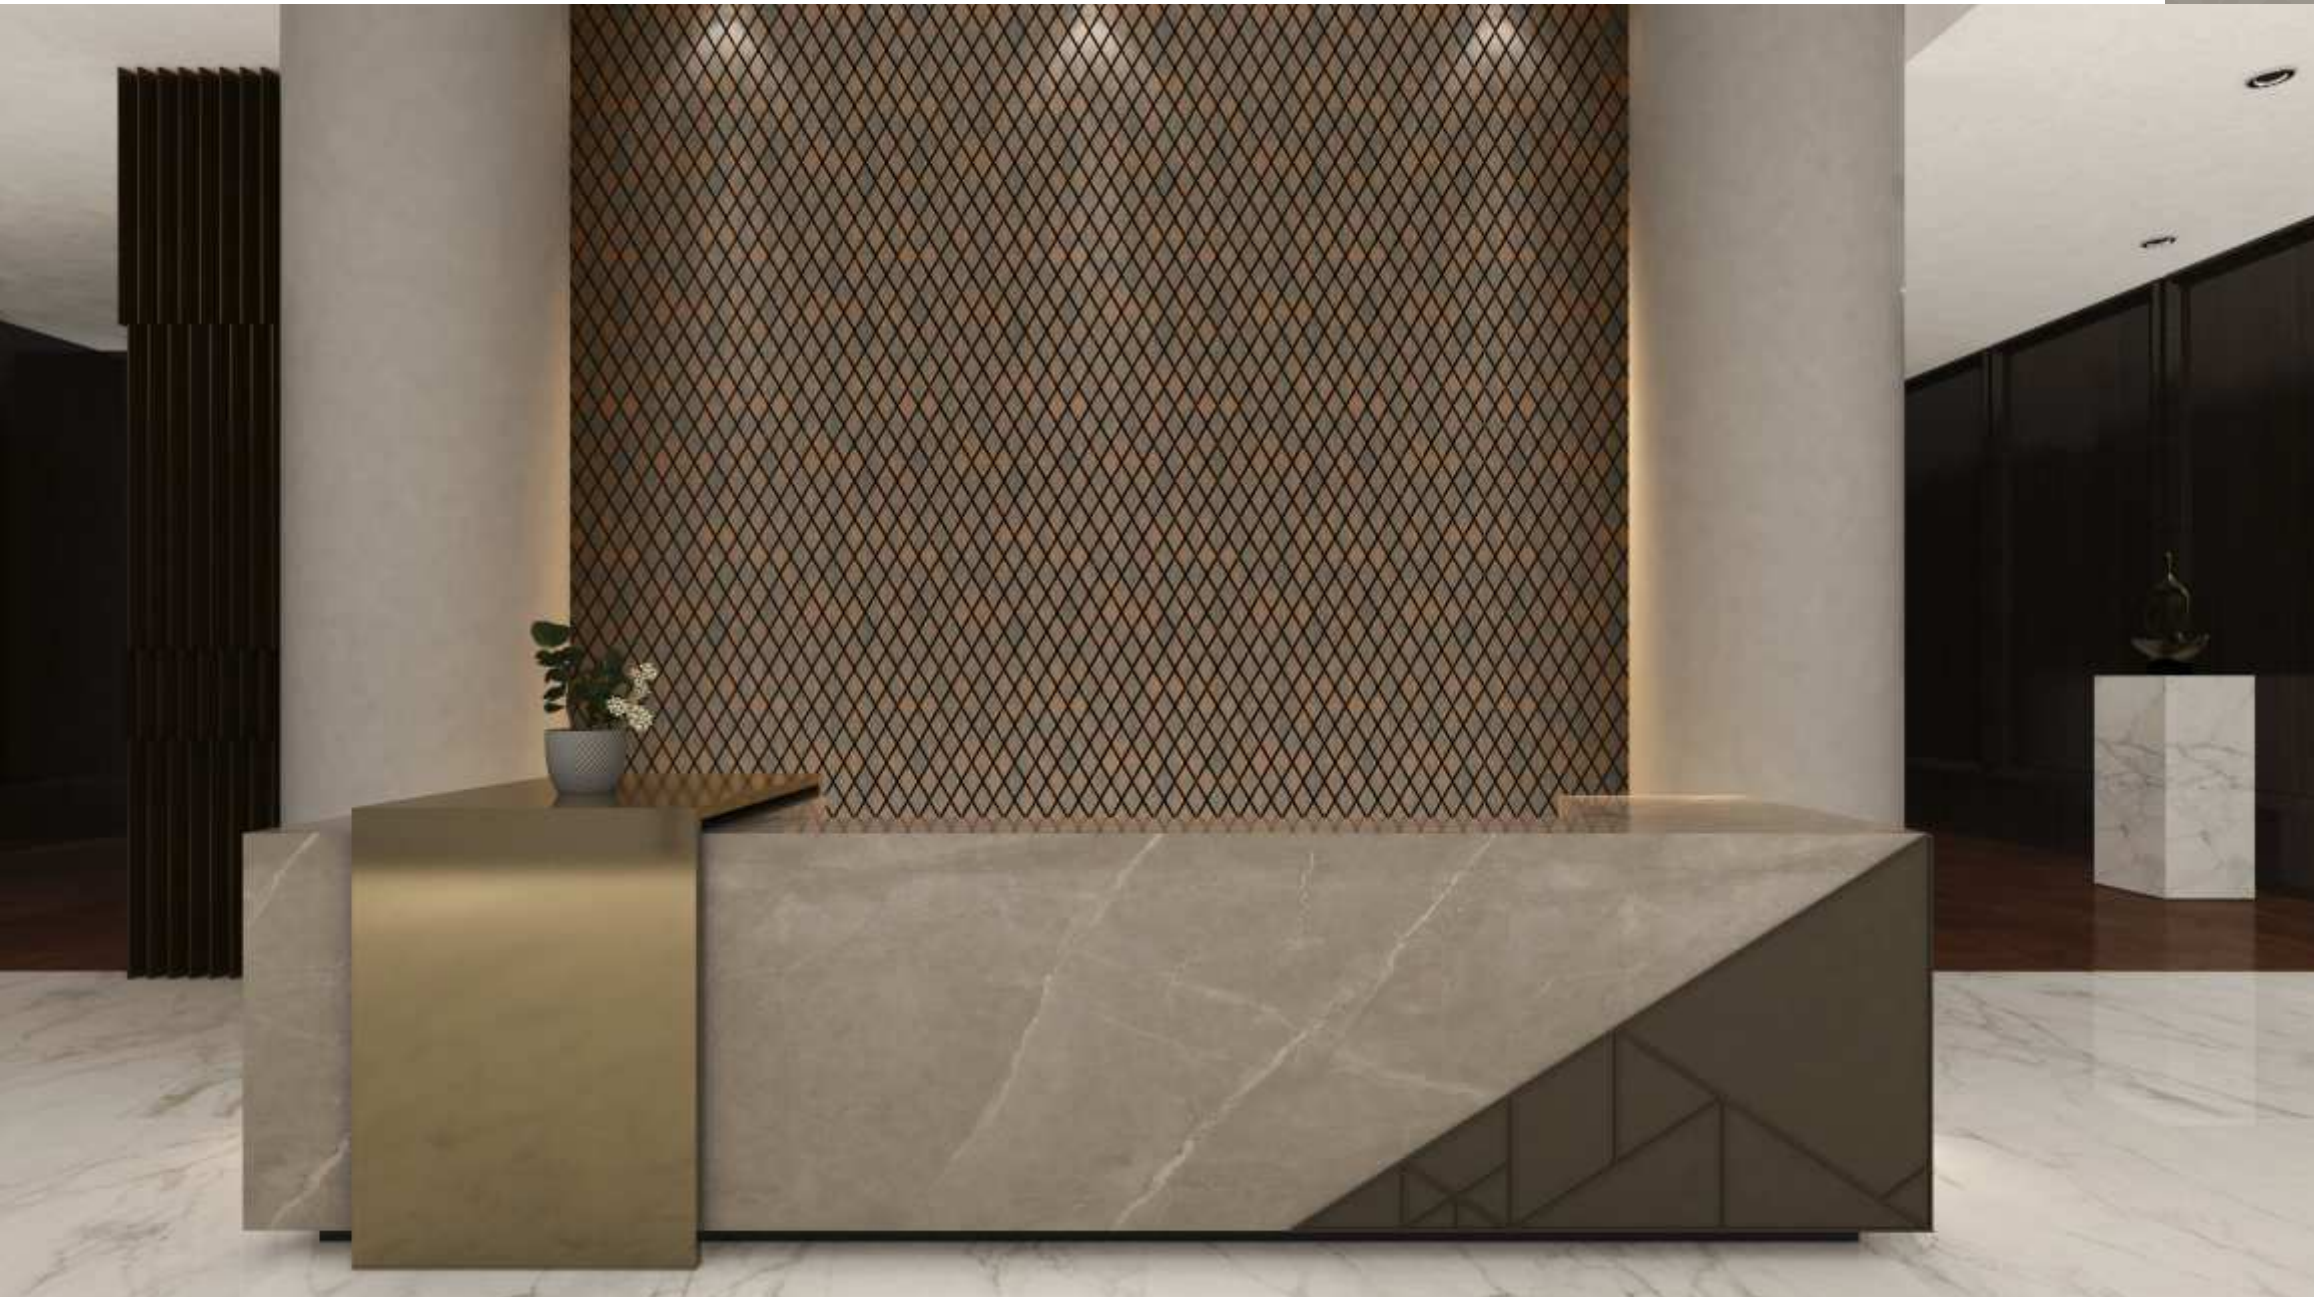

**INITIATE
A
SAGA
OF**
Perfection

H-2202
30x30 cm

H-2201
30x30 cm

Diamond

collection

Designed in the shape of diamonds, it creates a harmonious series of diamond-like shapes across your spaces. Conceptualized to provide a different look, it delights you when you look around and see diamonds carved out all around you.

CARNIVAL OF *Lifestyle*

M-1206
30x30 cm

M-1205
30x30 cm

Hexagon

collection

Having six sides and pointed features, hexagon is a delight to watch. It can take away the sleepy look of your spaces and simply electrify the spaces all around.