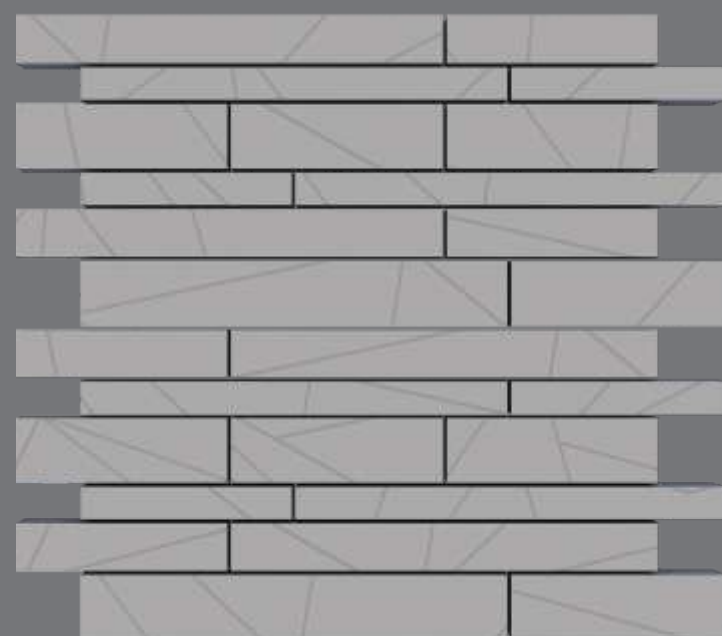

Exhibit
**YOUR TASTE
FOR
Decor
ESSENTIALS**

M-1809
30x30 cm