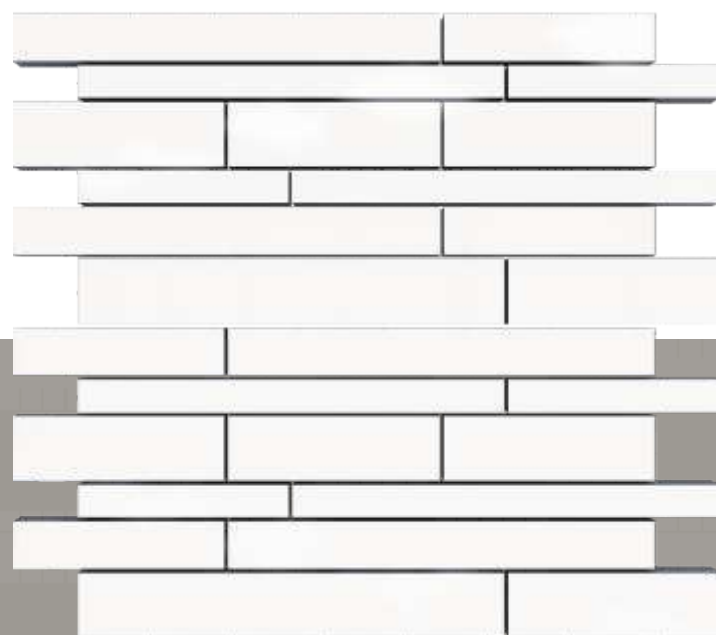

M-1806
30x30 cm

TOUCH OF
Tranquillity

Trapezoid

collection

Built like rectangles, Trapezoid is a design with a difference. It's beautiful for the uneven strands that run right through the design and capture your eyes.