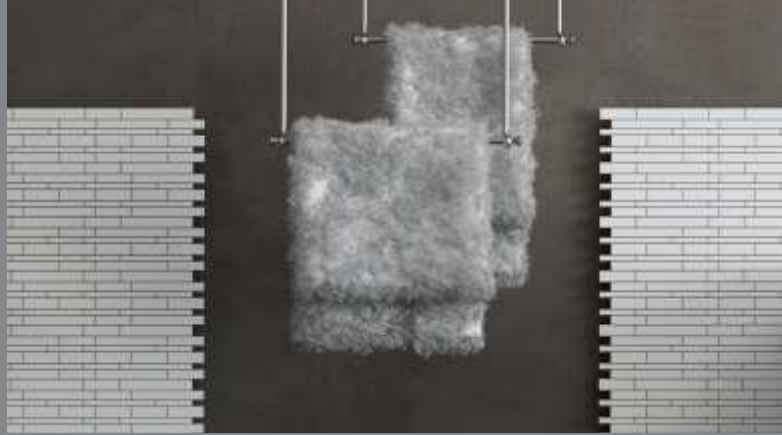

MAKE YOUR
Space
WITH A PIECE
OF
Beauty

SP-5111
30x30 cm

SP-5112
30x30 cm

parallelogram collection

We take pride in evolving designs that effectively communicate a wide range of emotions and capture Nature in its various moods. We strive to vivify the spaces in this way to embody the inhabitants' attributes and personalities. Our entire research and development process hinges on how we can animate these spaces with tiles that epitomize the core values of those who reside in it or use it. The light organic matter and elegant shapes ensure a rare touch of comfort and exuberance at the same time.