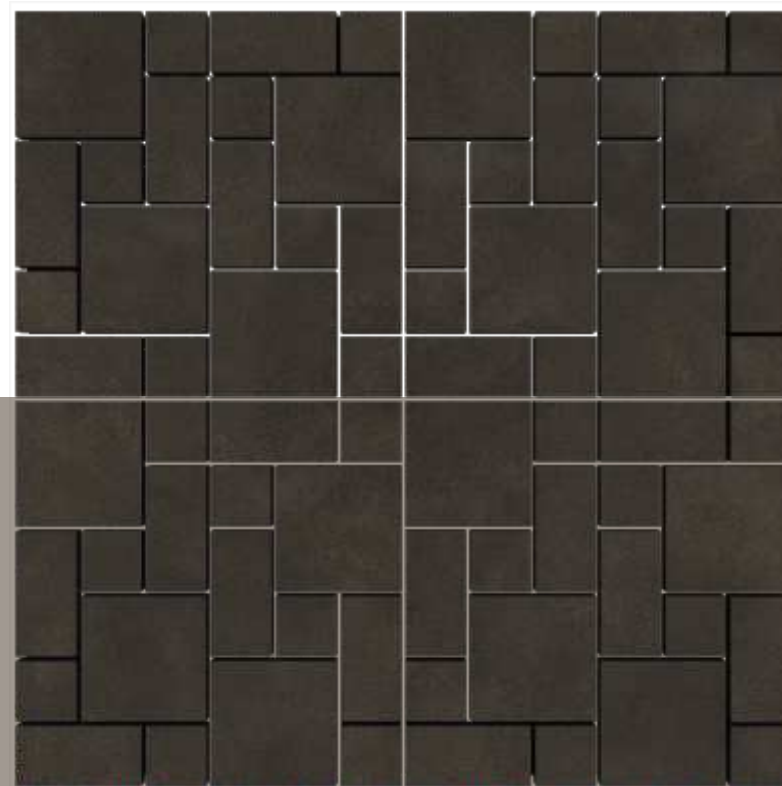

Chronical
OF
MISTY DESIGN