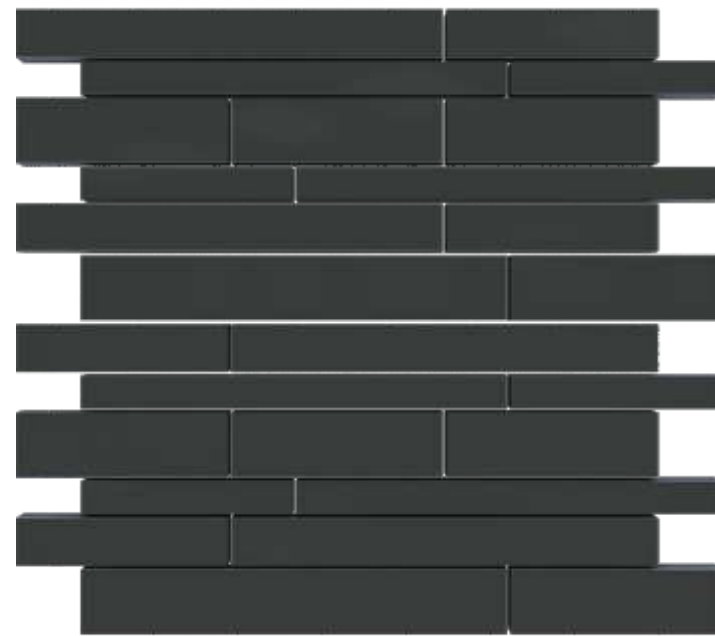

M-1806
30x30 cm

TOUCH OF
Tranquillity

Trapezoid

collection

Built like rectangles, Trapezoid is a design with a difference. It's beautiful for the uneven strands that run right through the design and capture your eyes.