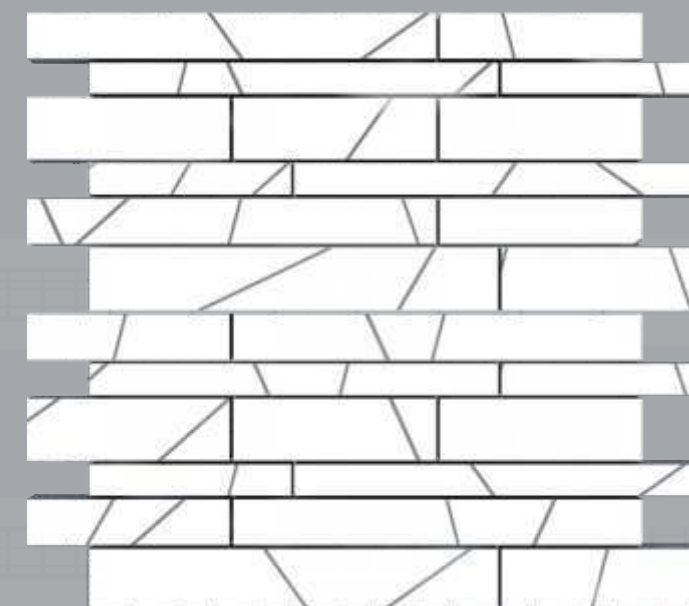

M-1806
30x30 cm

TOUCH OF
Tranquillity

Trapezoid

collection

Built like rectangles, Trapezoid is a design with a difference. It's beautiful for the uneven strands that run right through the design and capture your eyes.

M-1811
30x30 cm

**AN
ARRAY
OF EXCEPTIONAL**
Products

Rethinking
OF
ESSENTIAL
ELEMENT

M-1812
30x30 cm

M-1810
30x30 cm

Rect collection

Beautiful rectangles never fail to shine out in spaces. Designed to catch your eyes, this is a design that is elegantly simple and effortlessly majestic.