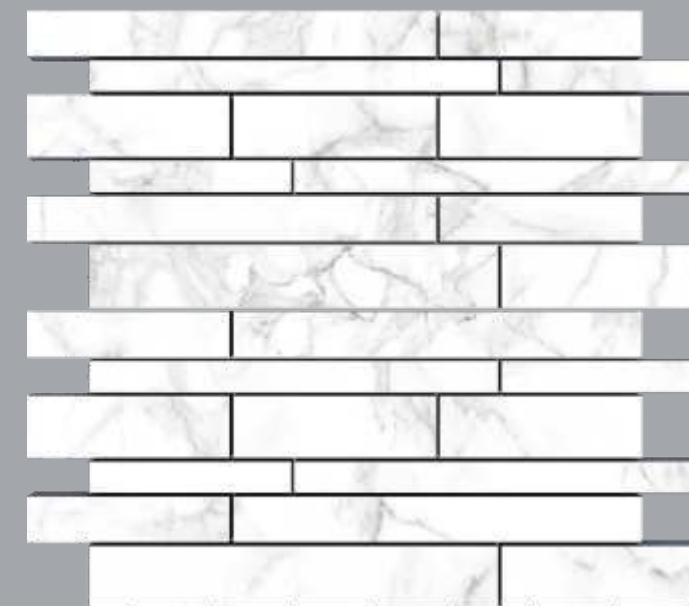

Rethinking
OF
ESSENTIAL
ELEMENT

M-1812
30x30 cm