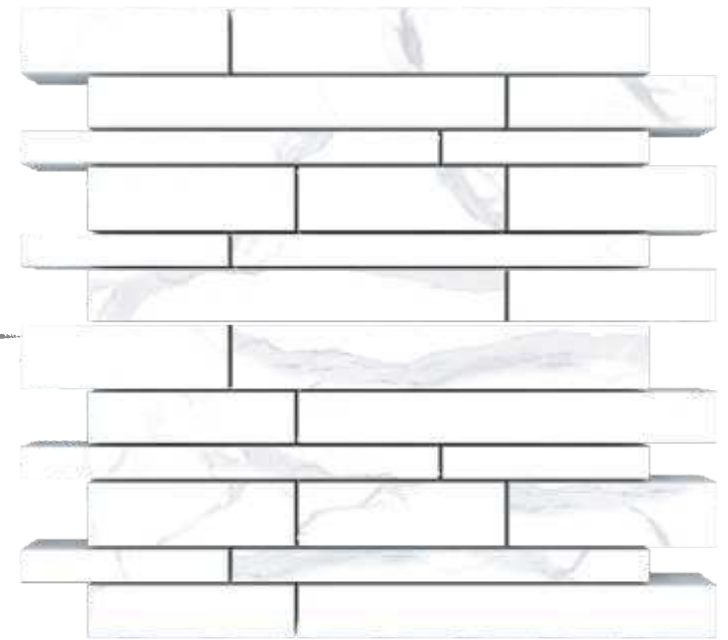

SP-5116
30x30 cm

Attention
**OF THE
ONLOOKERS
WITH POISE**