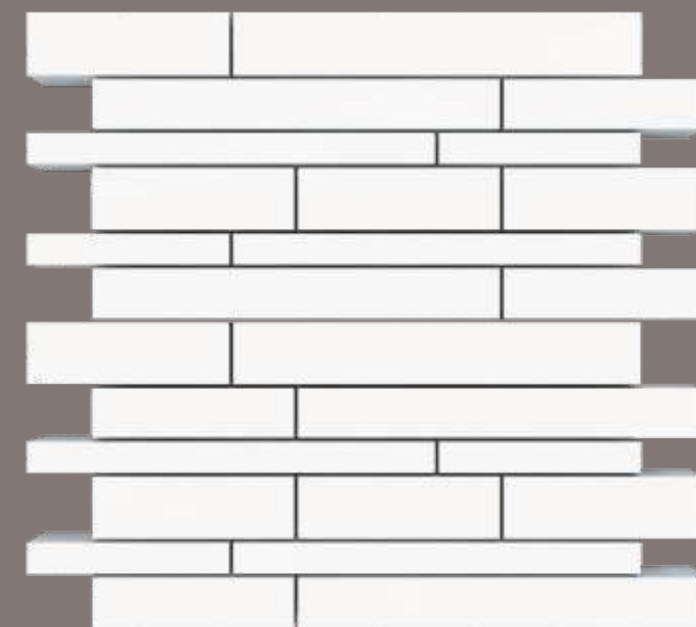

SP-5116
30x30 cm

Attention
**OF THE
ONLOOKERS
WITH POISE**

ADD THE APT
Shimmer
TO YOUR
Living Space

SP-5114
30x30 cm

SP-5115
30x30 cm

Always
STAY IN
PERFECTION

E-1717-S-6
30x30 cm

E - 1910-S-6
30x30 cm