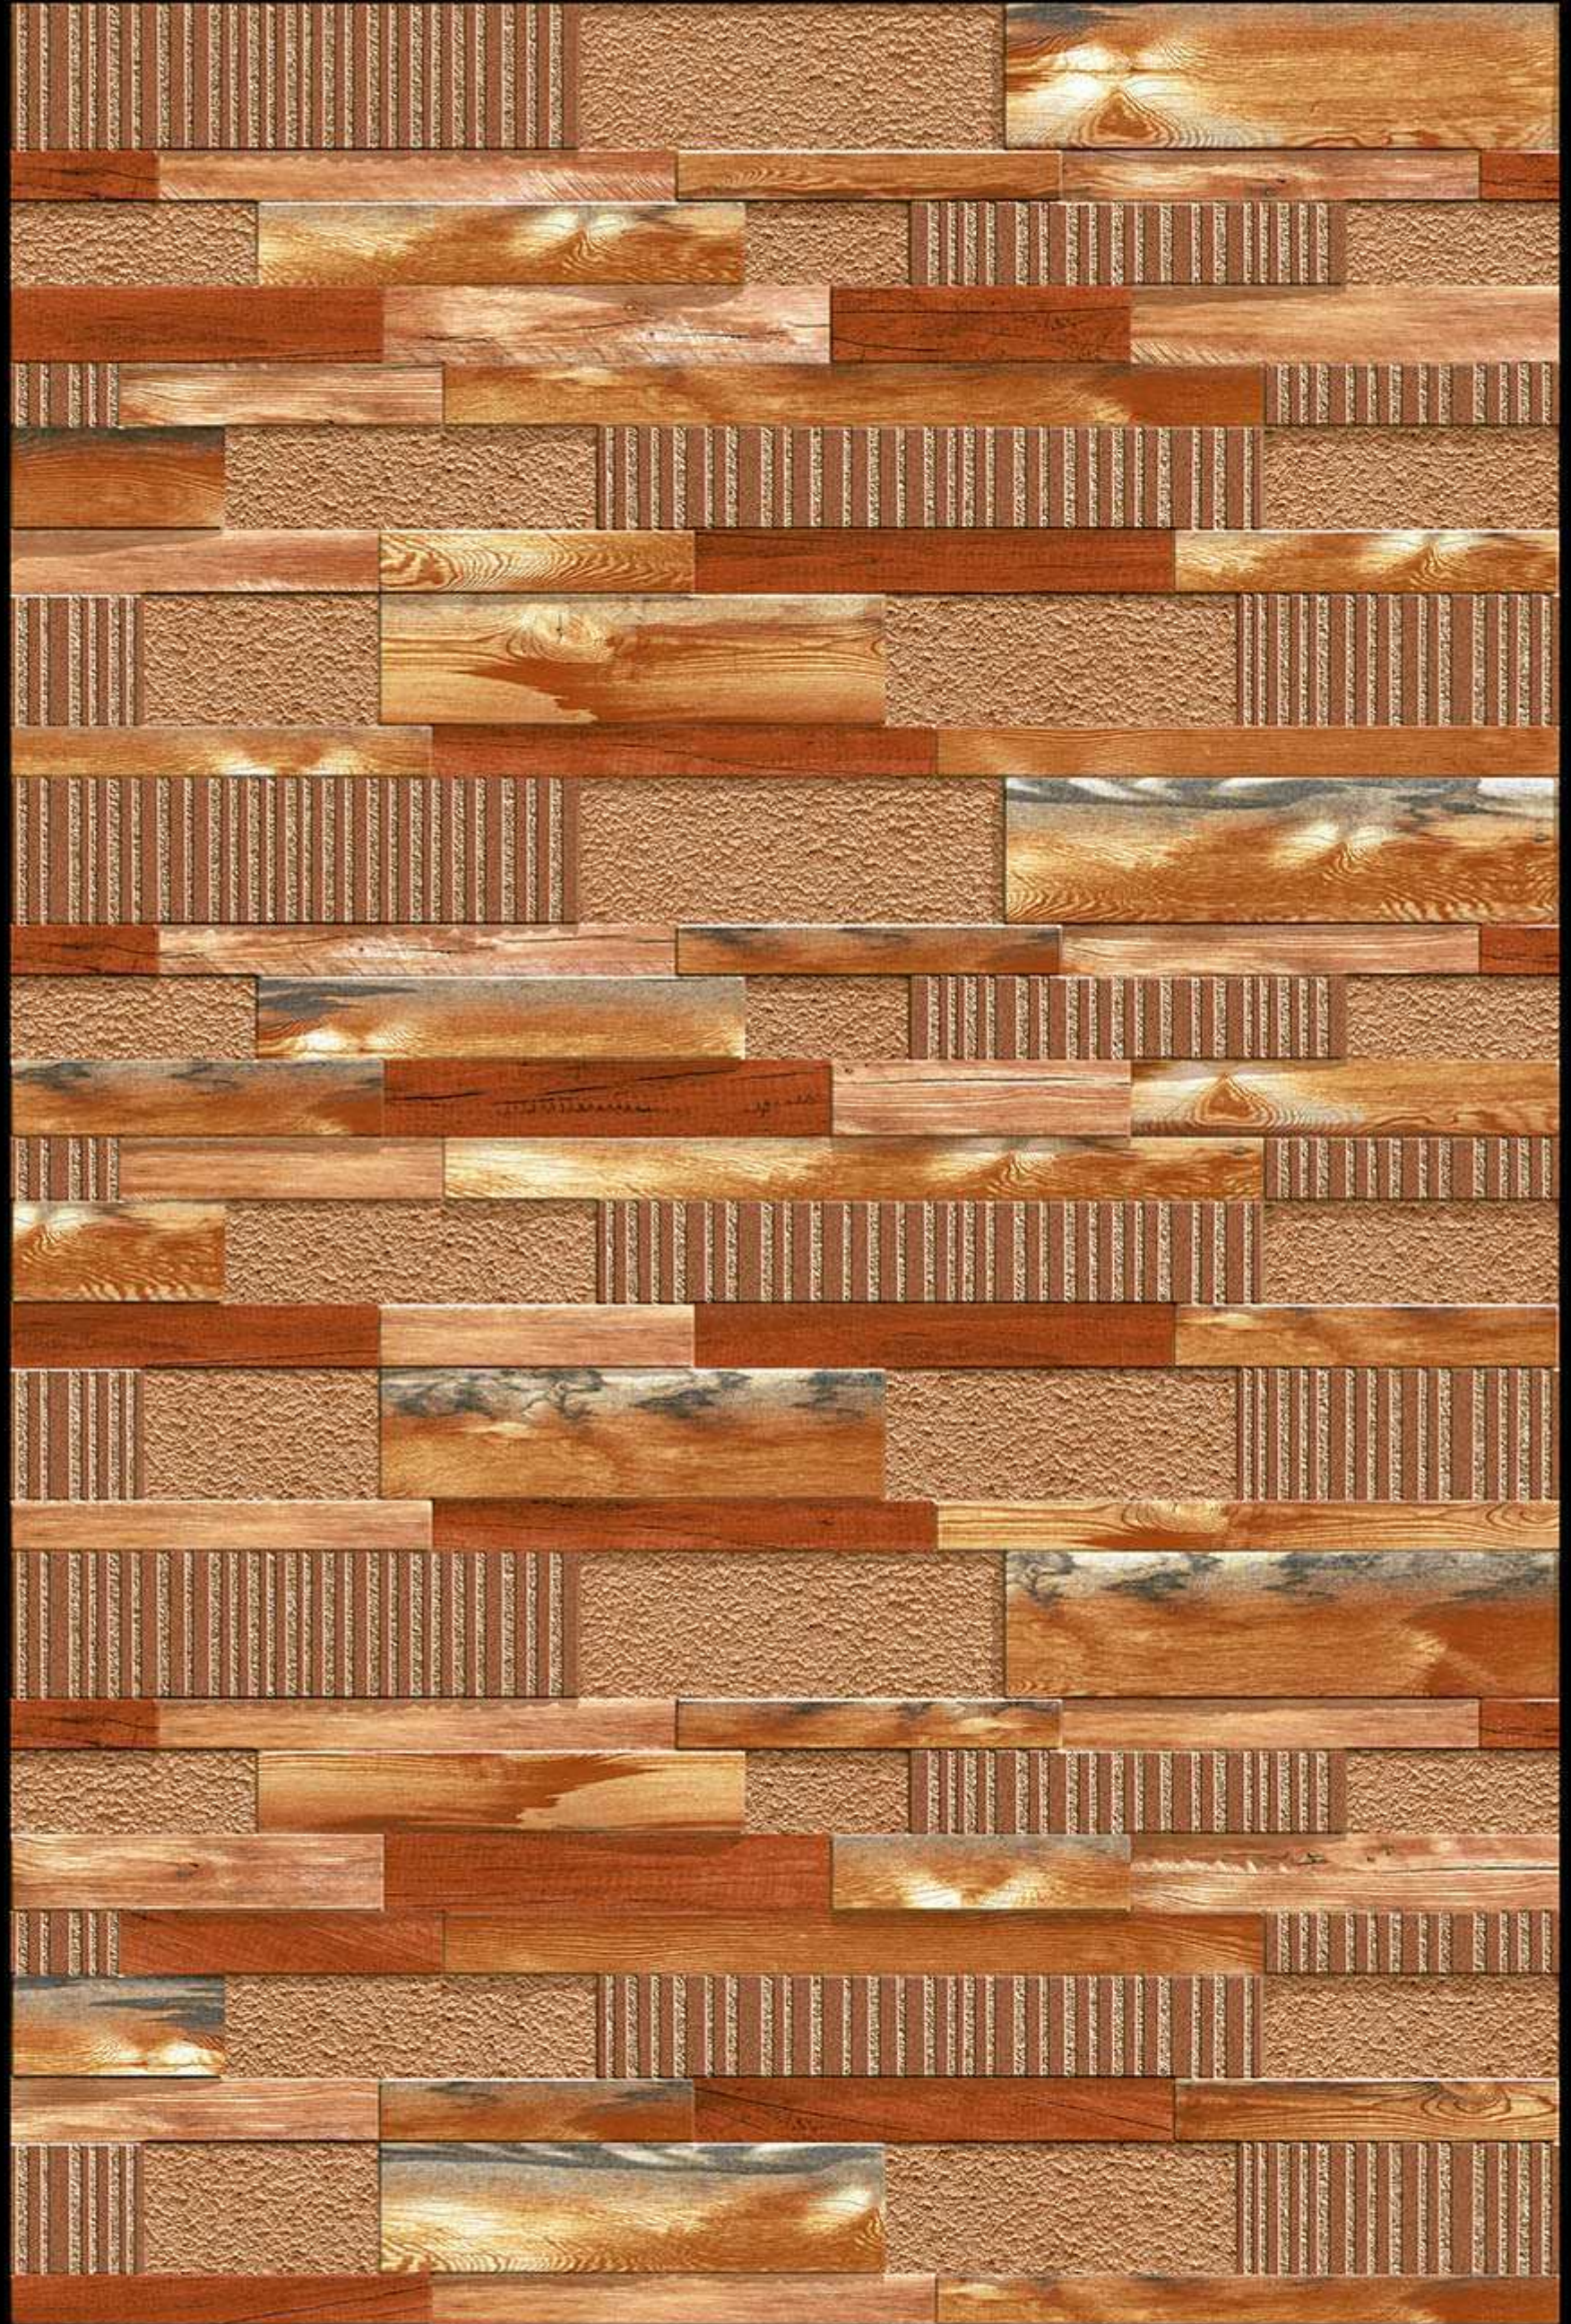

High Depth
Elevation

300x
600mm

SERBIA - 02

HIGH-DEEP
PUNCH

NATURAL
LOOK

DURABLE
BODY

High Depth
Elevation

300x
600mm