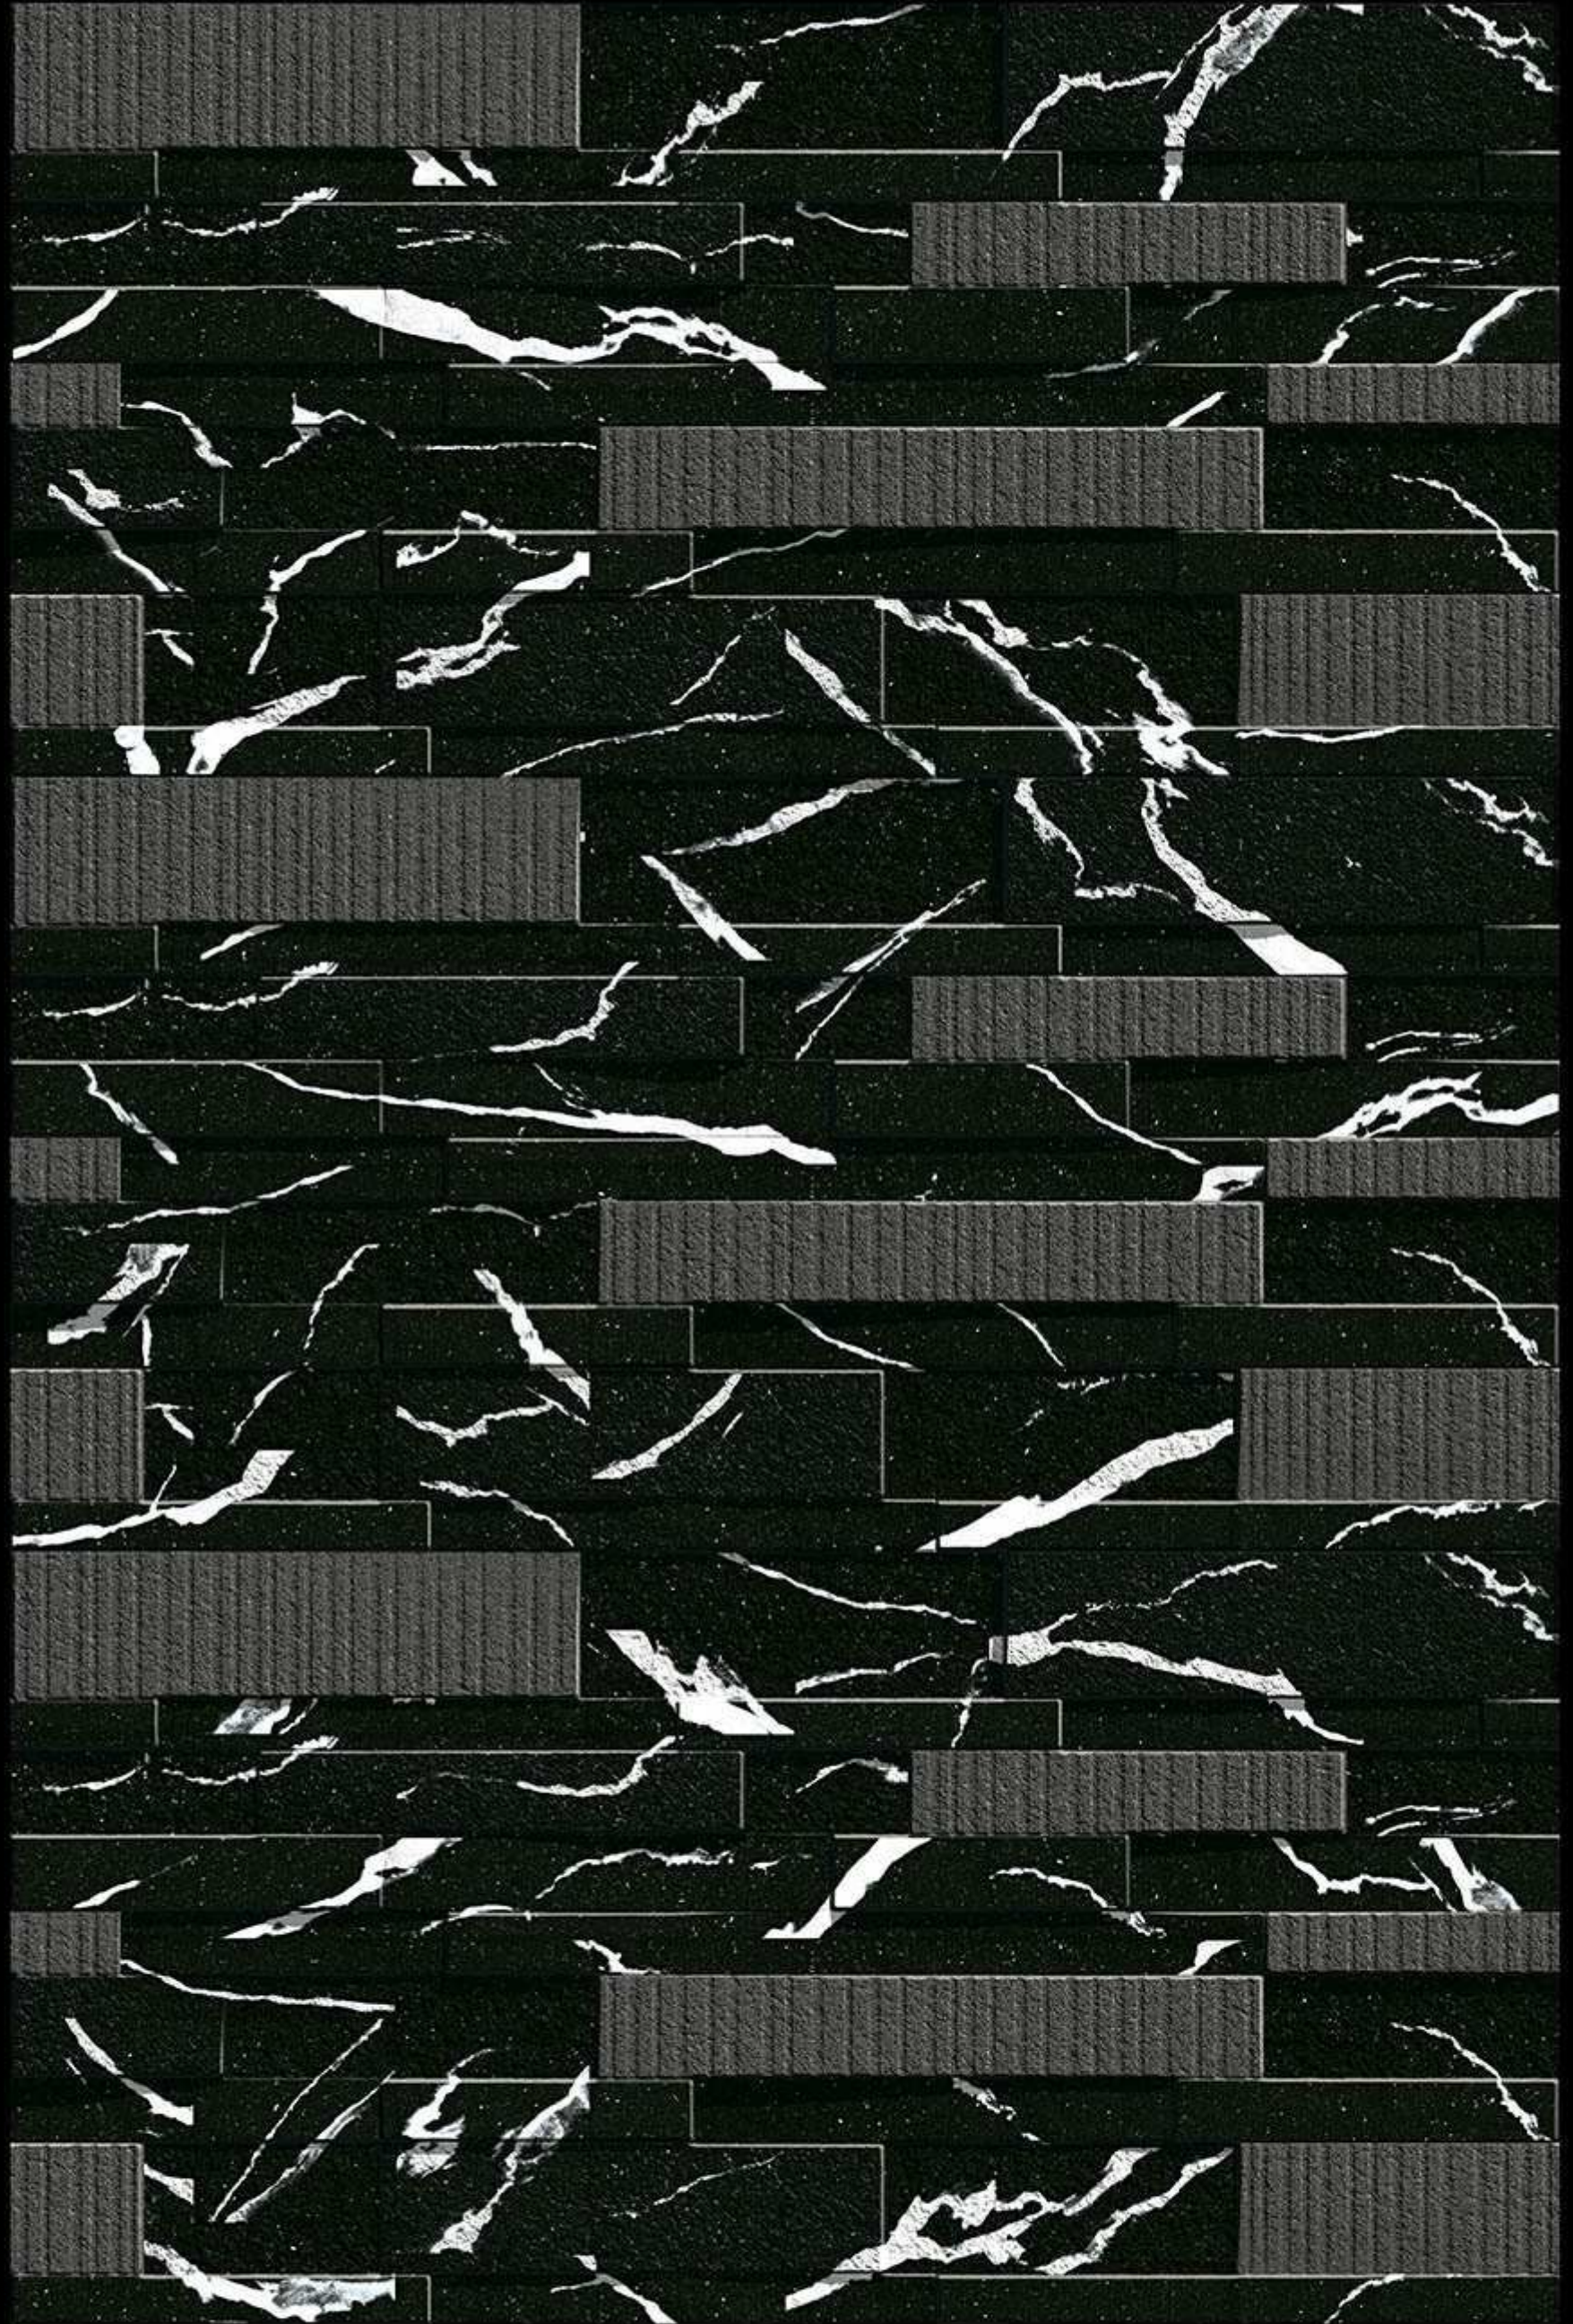

High Depth
Elevation

300x
600mm

SERBIA - 10

HIGH-DEEP
PUNCH

NATURAL
LOOK

DURABLE
BODY