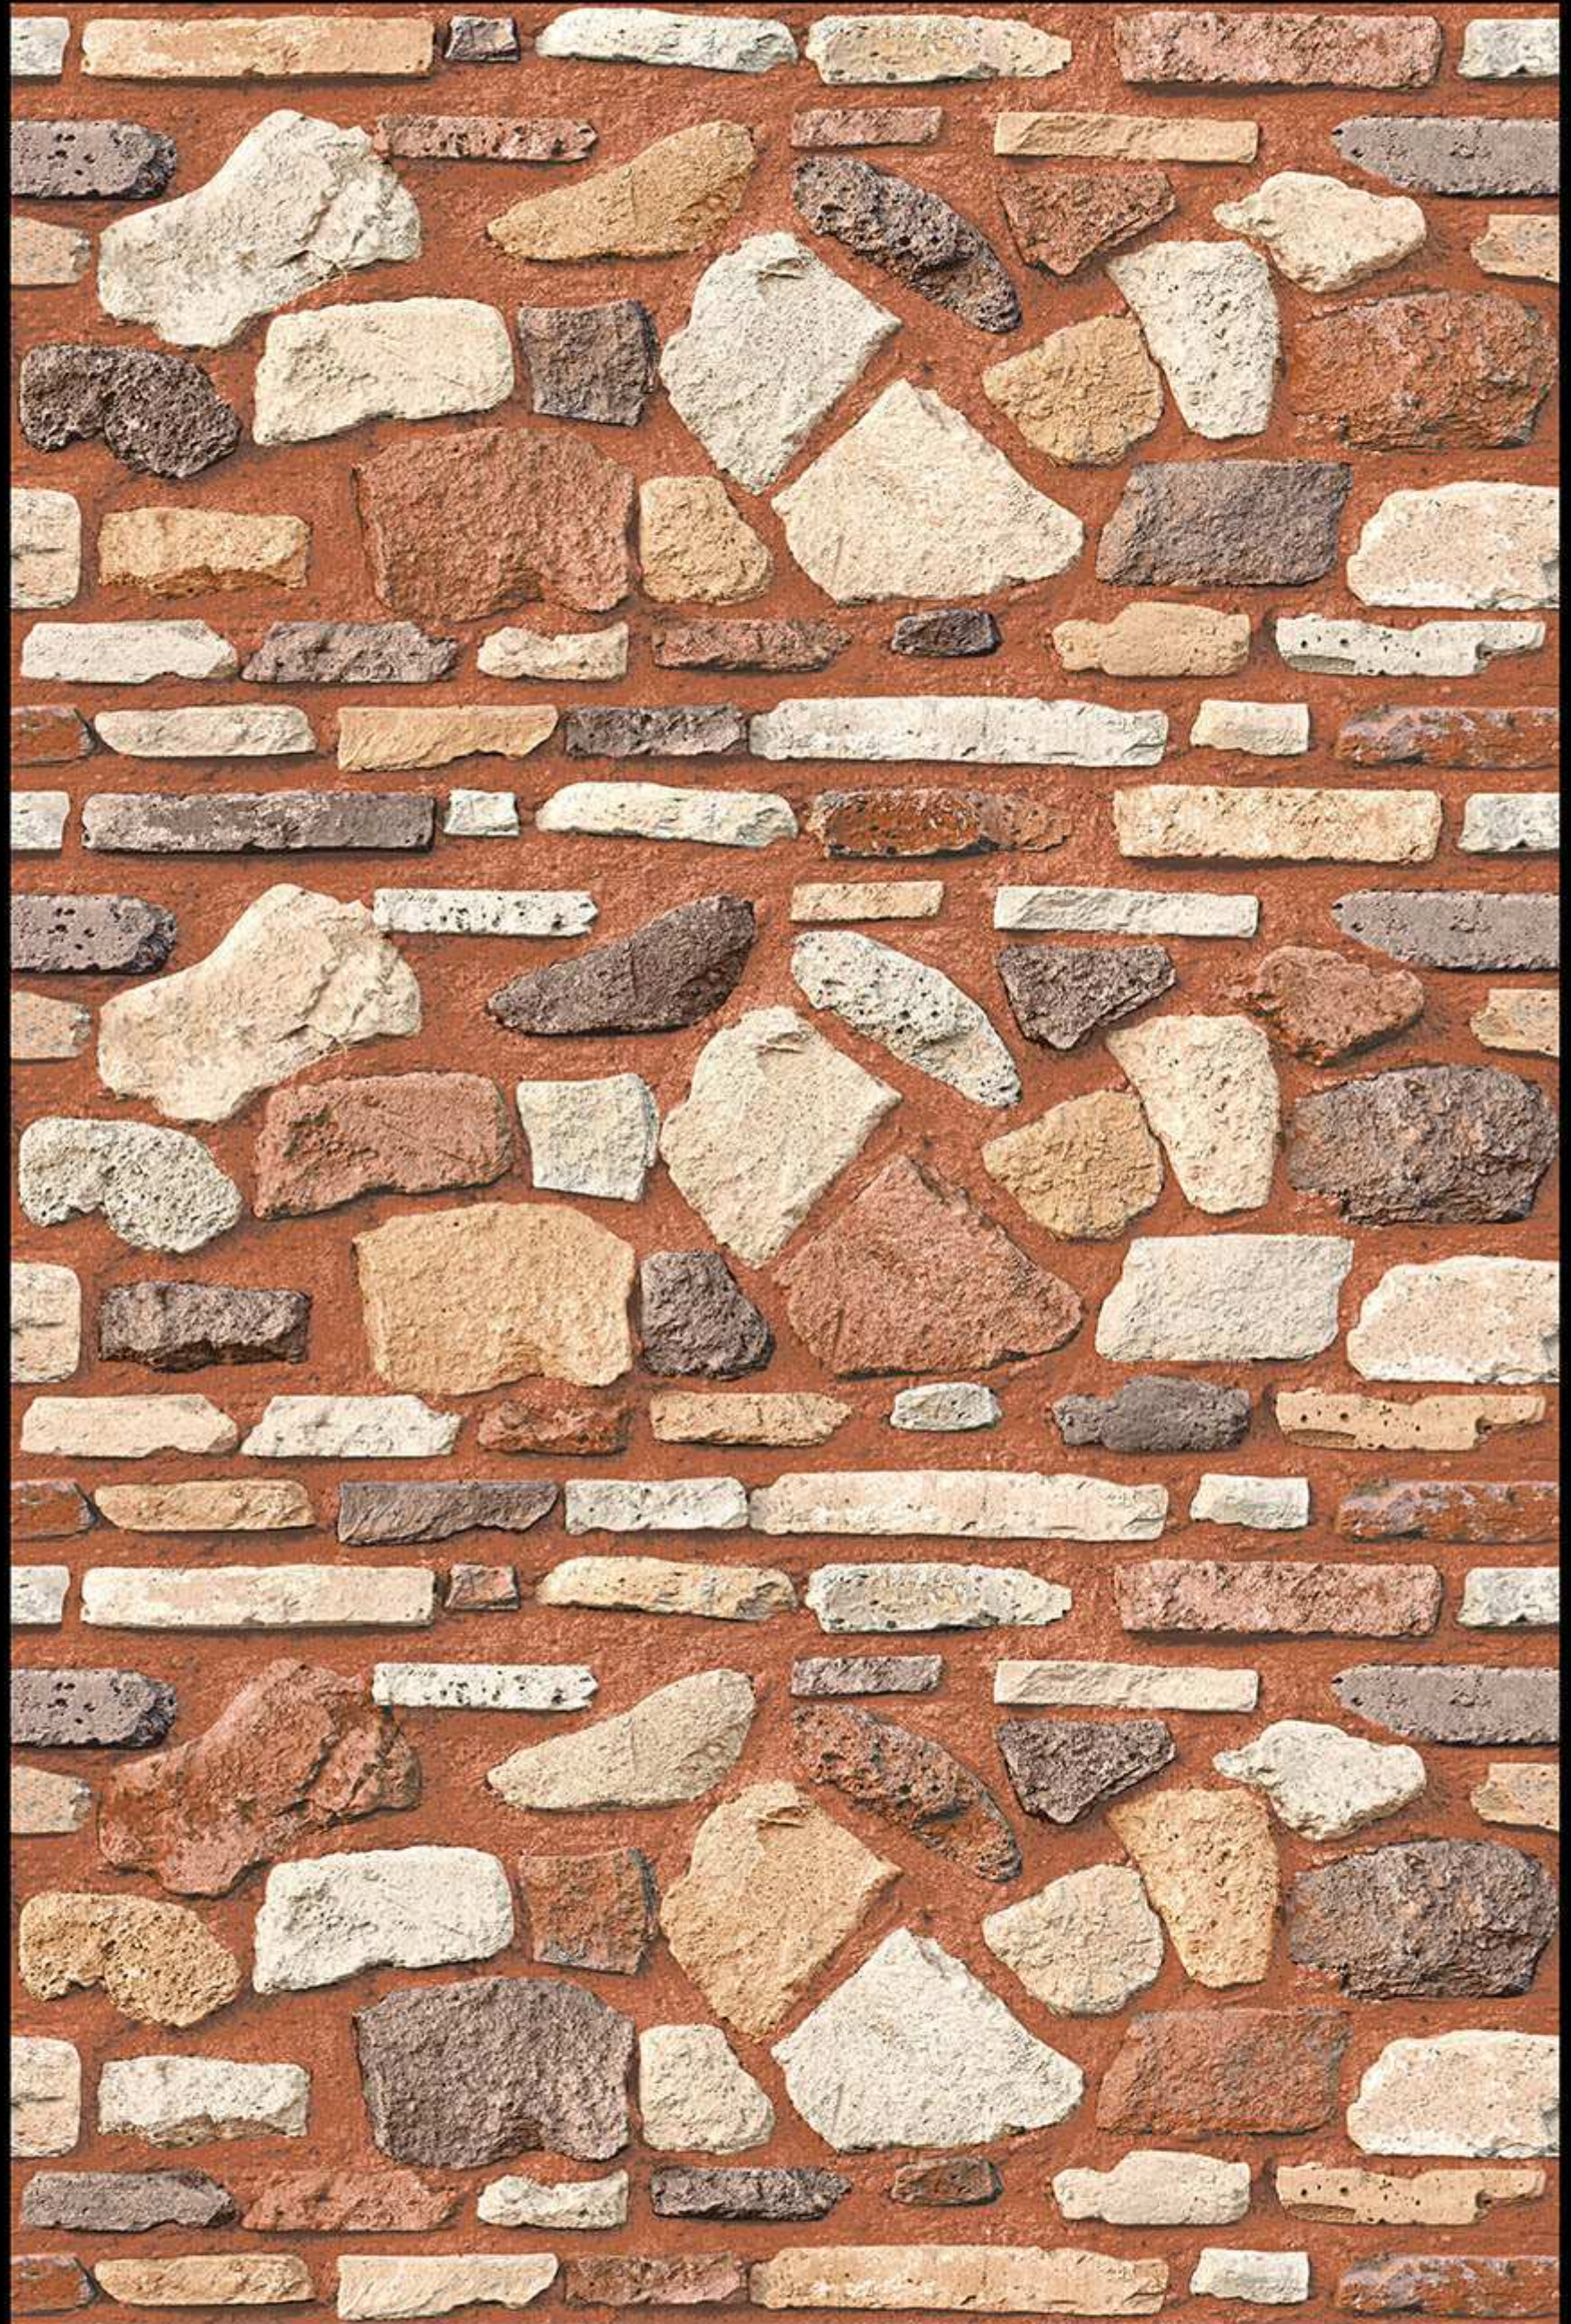

High Depth
Elevation

300x
600mm

CYPRUS - 09

HIGH-DEEP
PUNCH

NATURAL
LOOK

DURABLE
BODY

High Depth
Elevation

300x
600mm