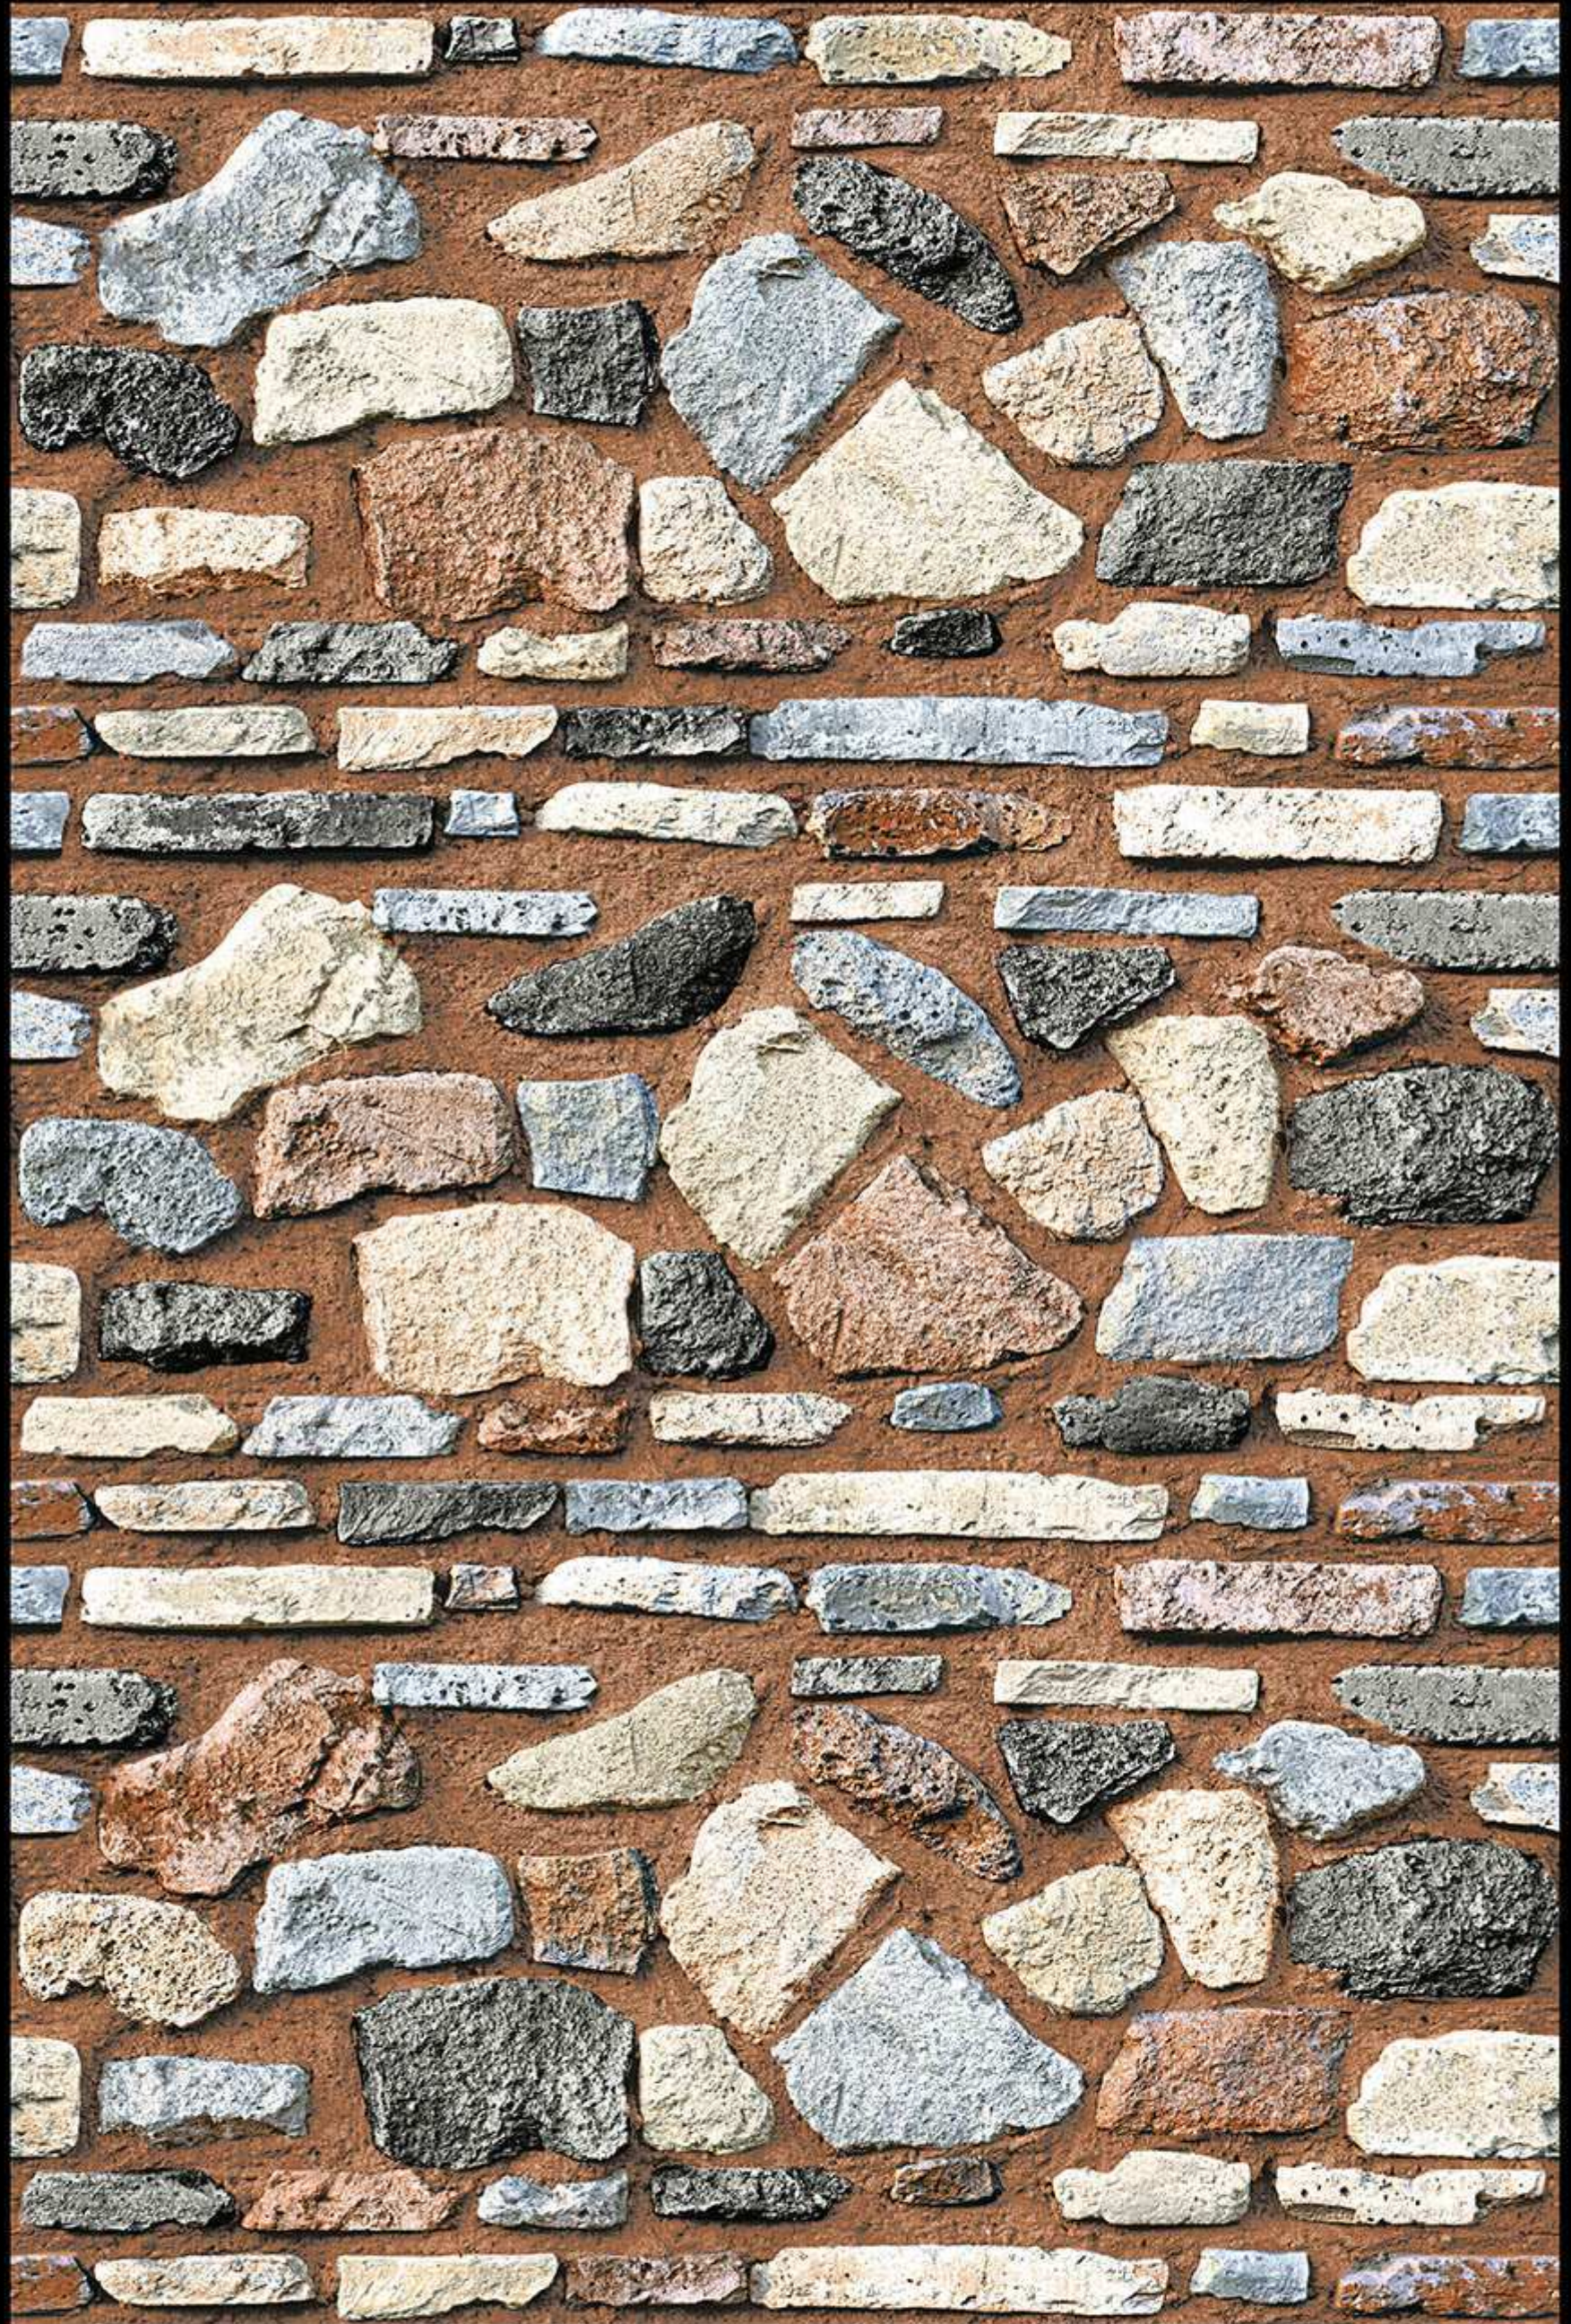

NATURAL
LOOK

DURABLE
BODY

High Depth
Elevation

300x
600mm

CYPRUS - 04

HIGH-DEEP
PUNCH

NATURAL
LOOK

DURABLE
BODY