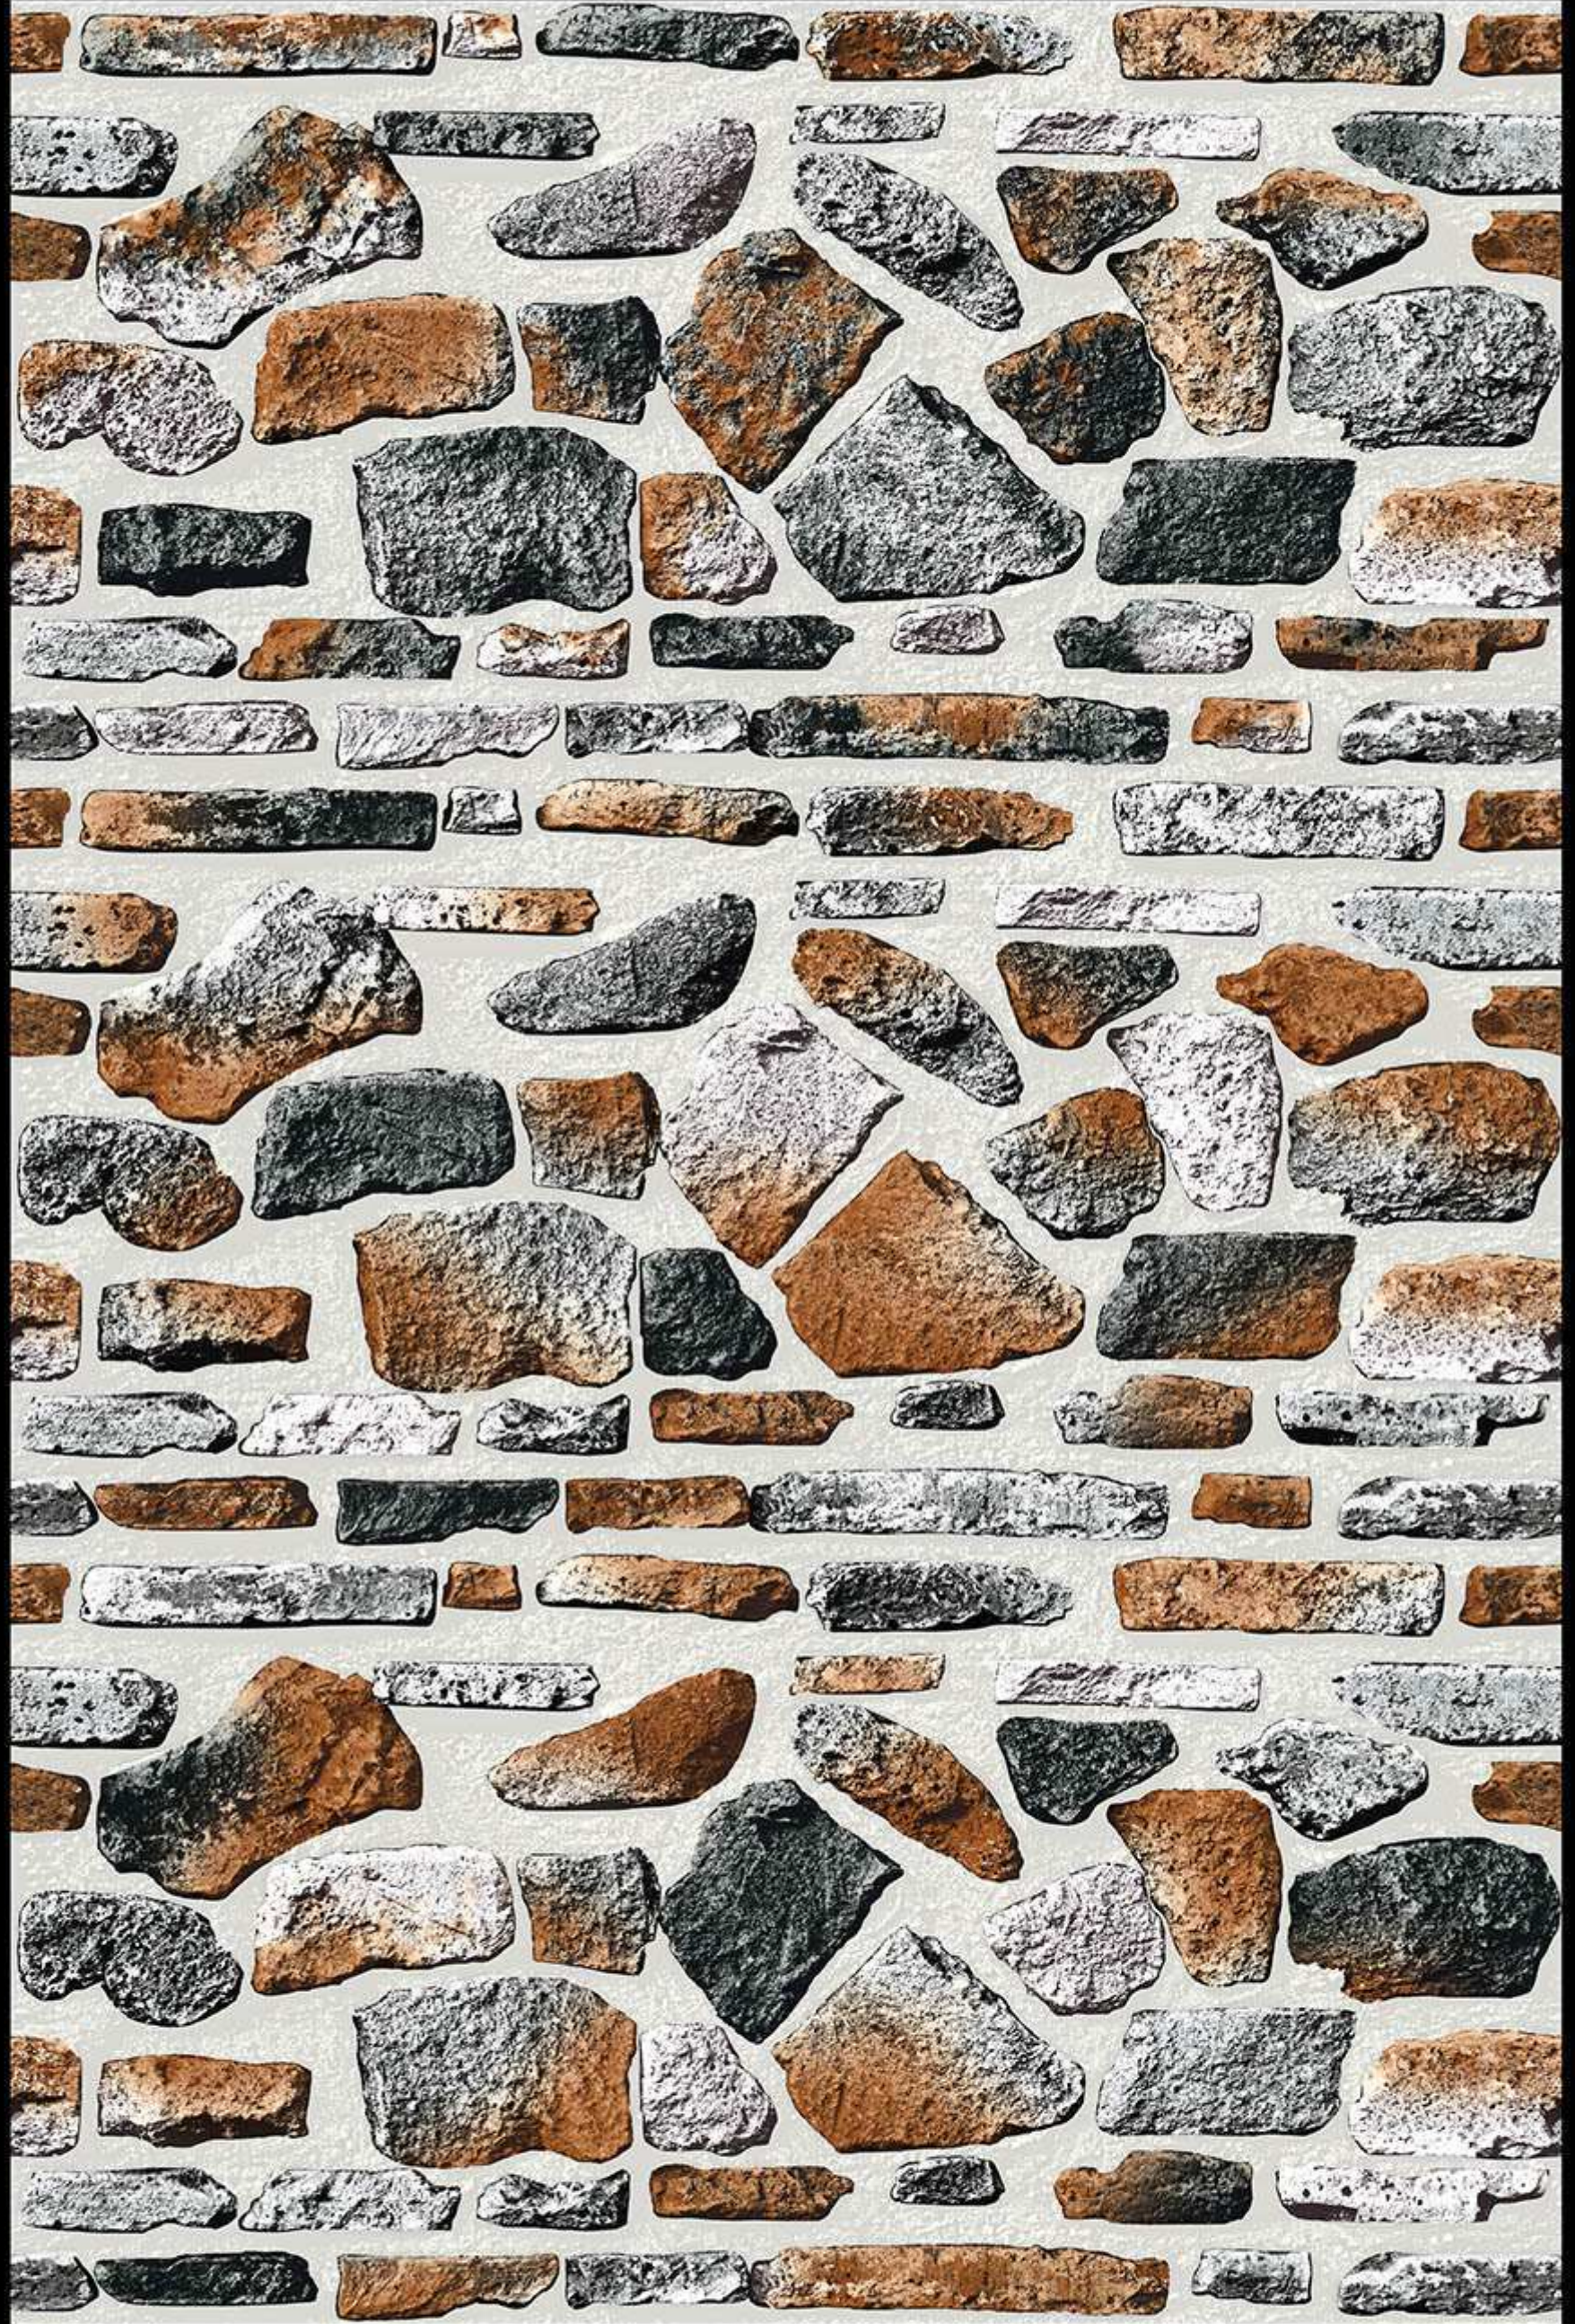

CYPRUS - 04

High Depth
Elevation

300x
600mm

CYPRUS - 05

HIGH-DEEP
PUNCH

NATURAL
LOOK

DURABLE
BODY