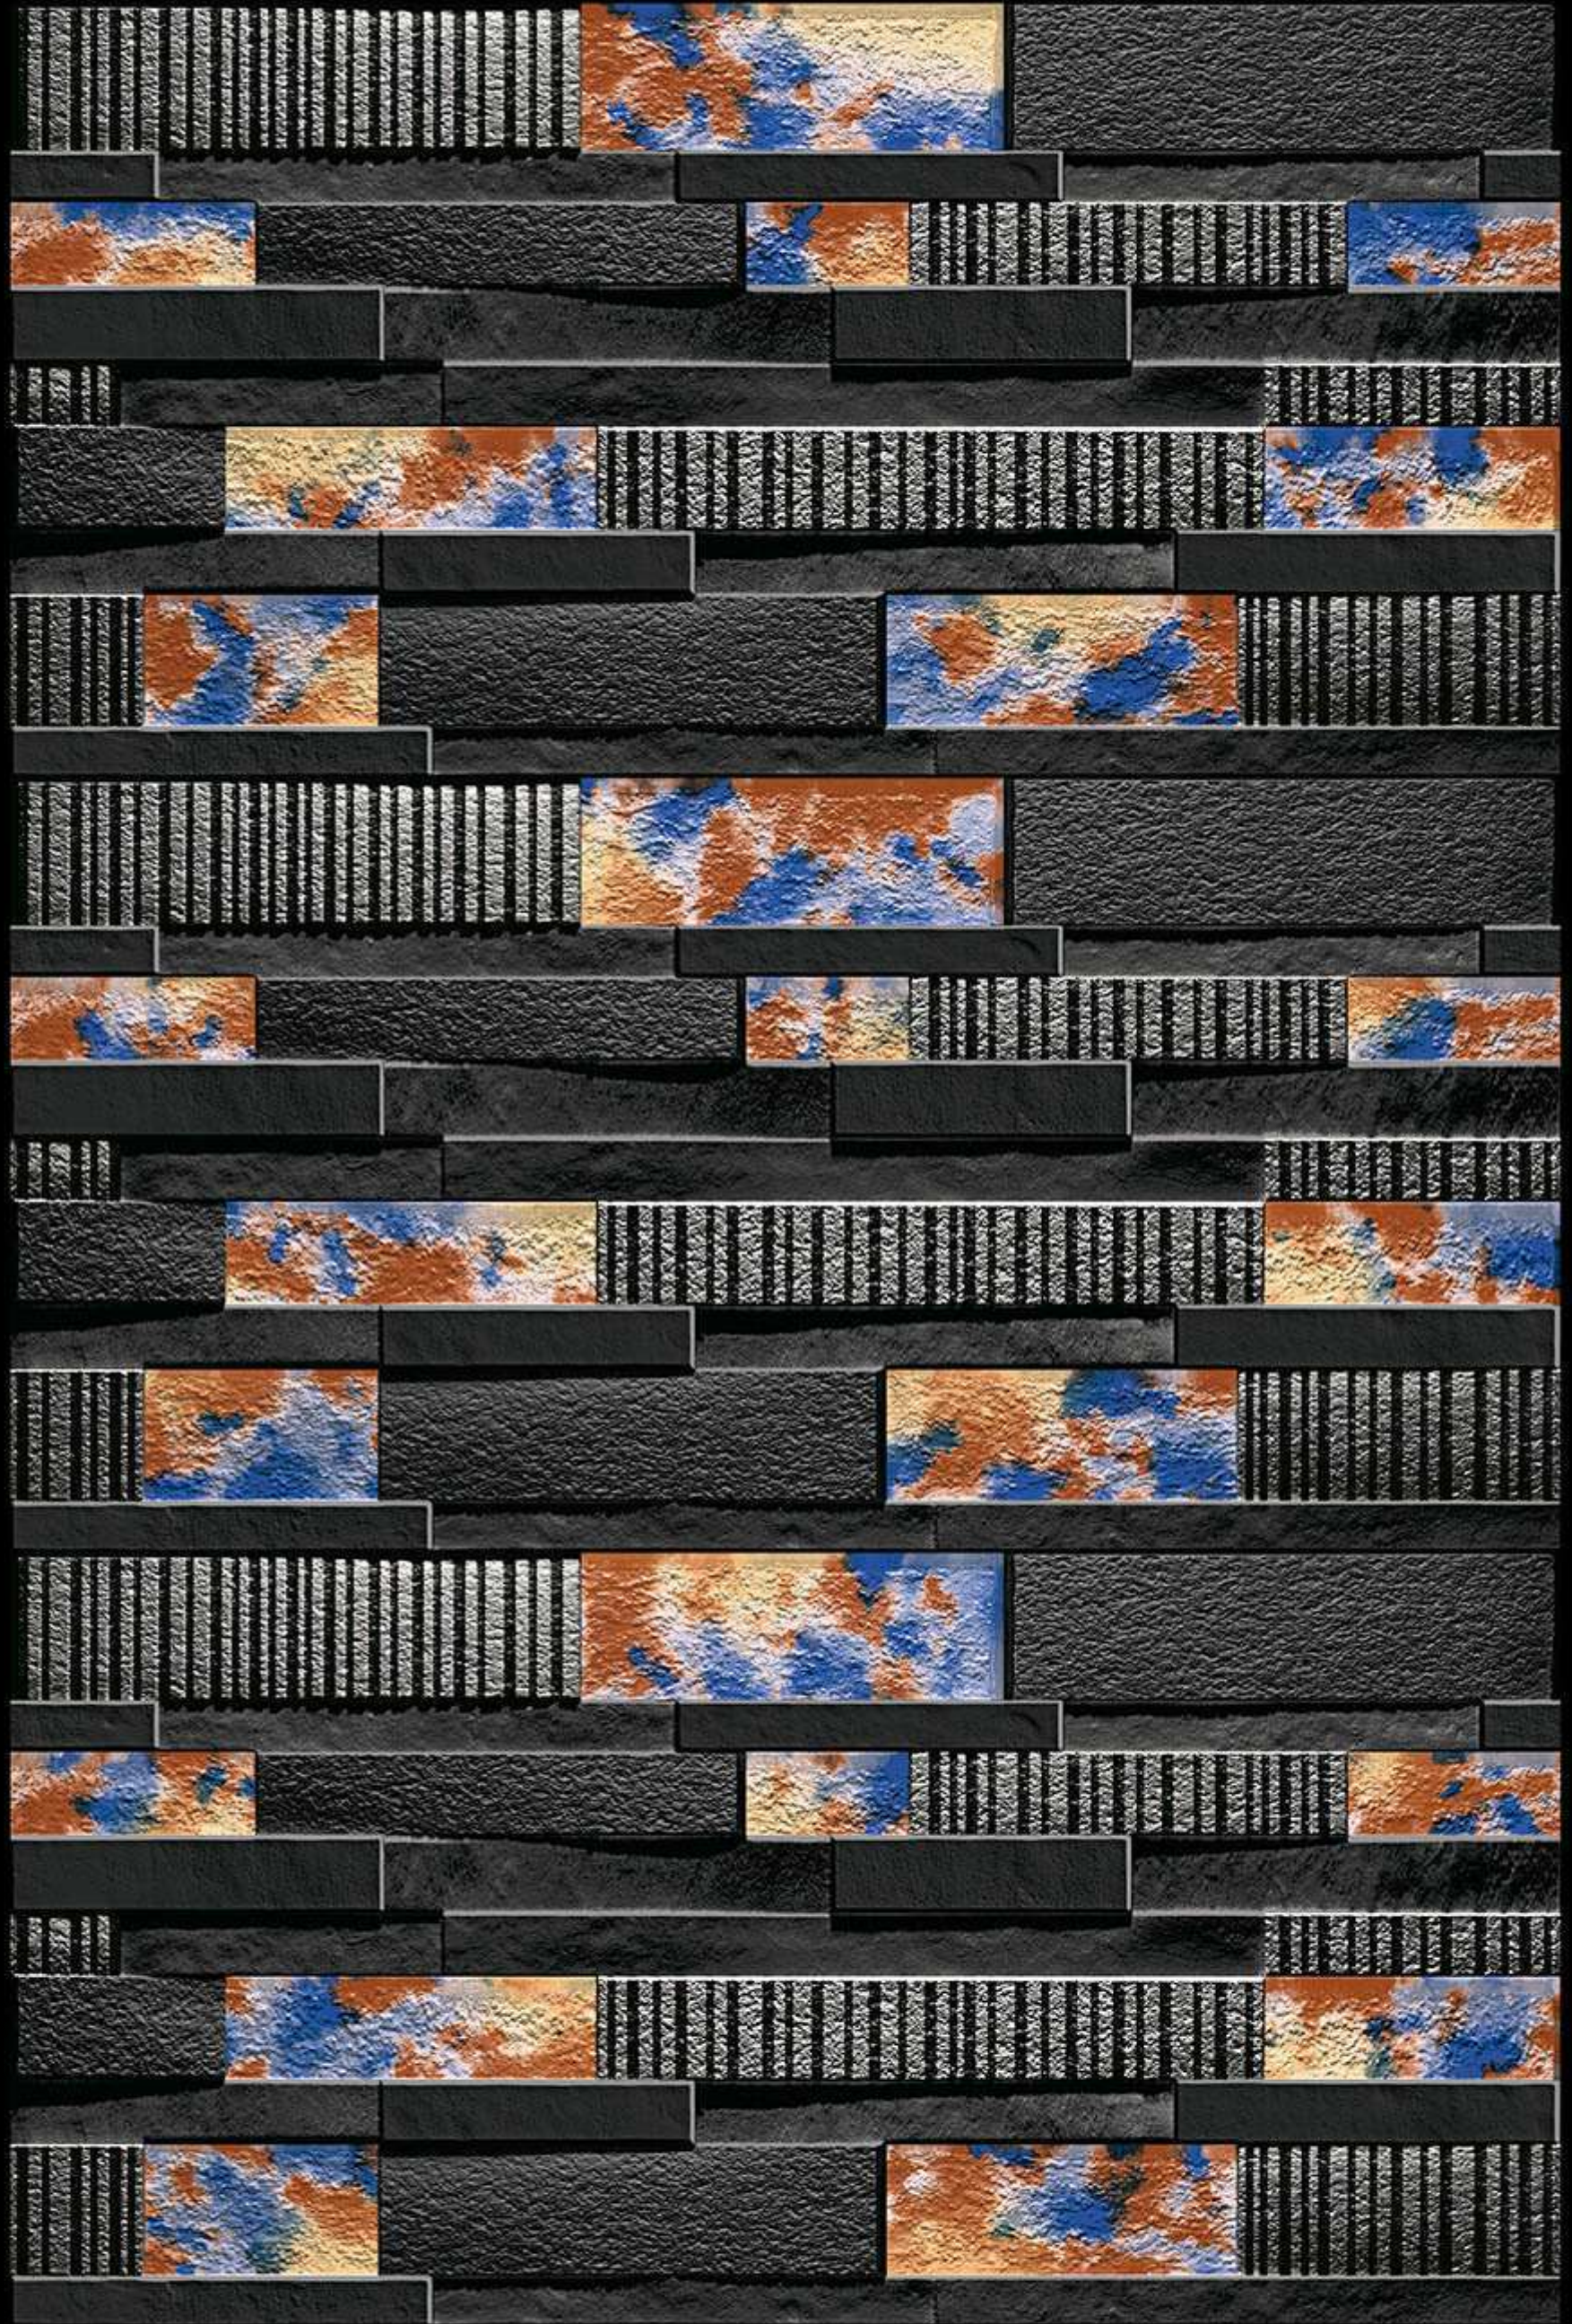

NATURAL
LOOK

DURABLE
BODY

High Depth
Elevation

300x
600mm

SERBIA - 01

HIGH-DEEP
PUNCH

NATURAL
LOOK

DURABLE
BODY