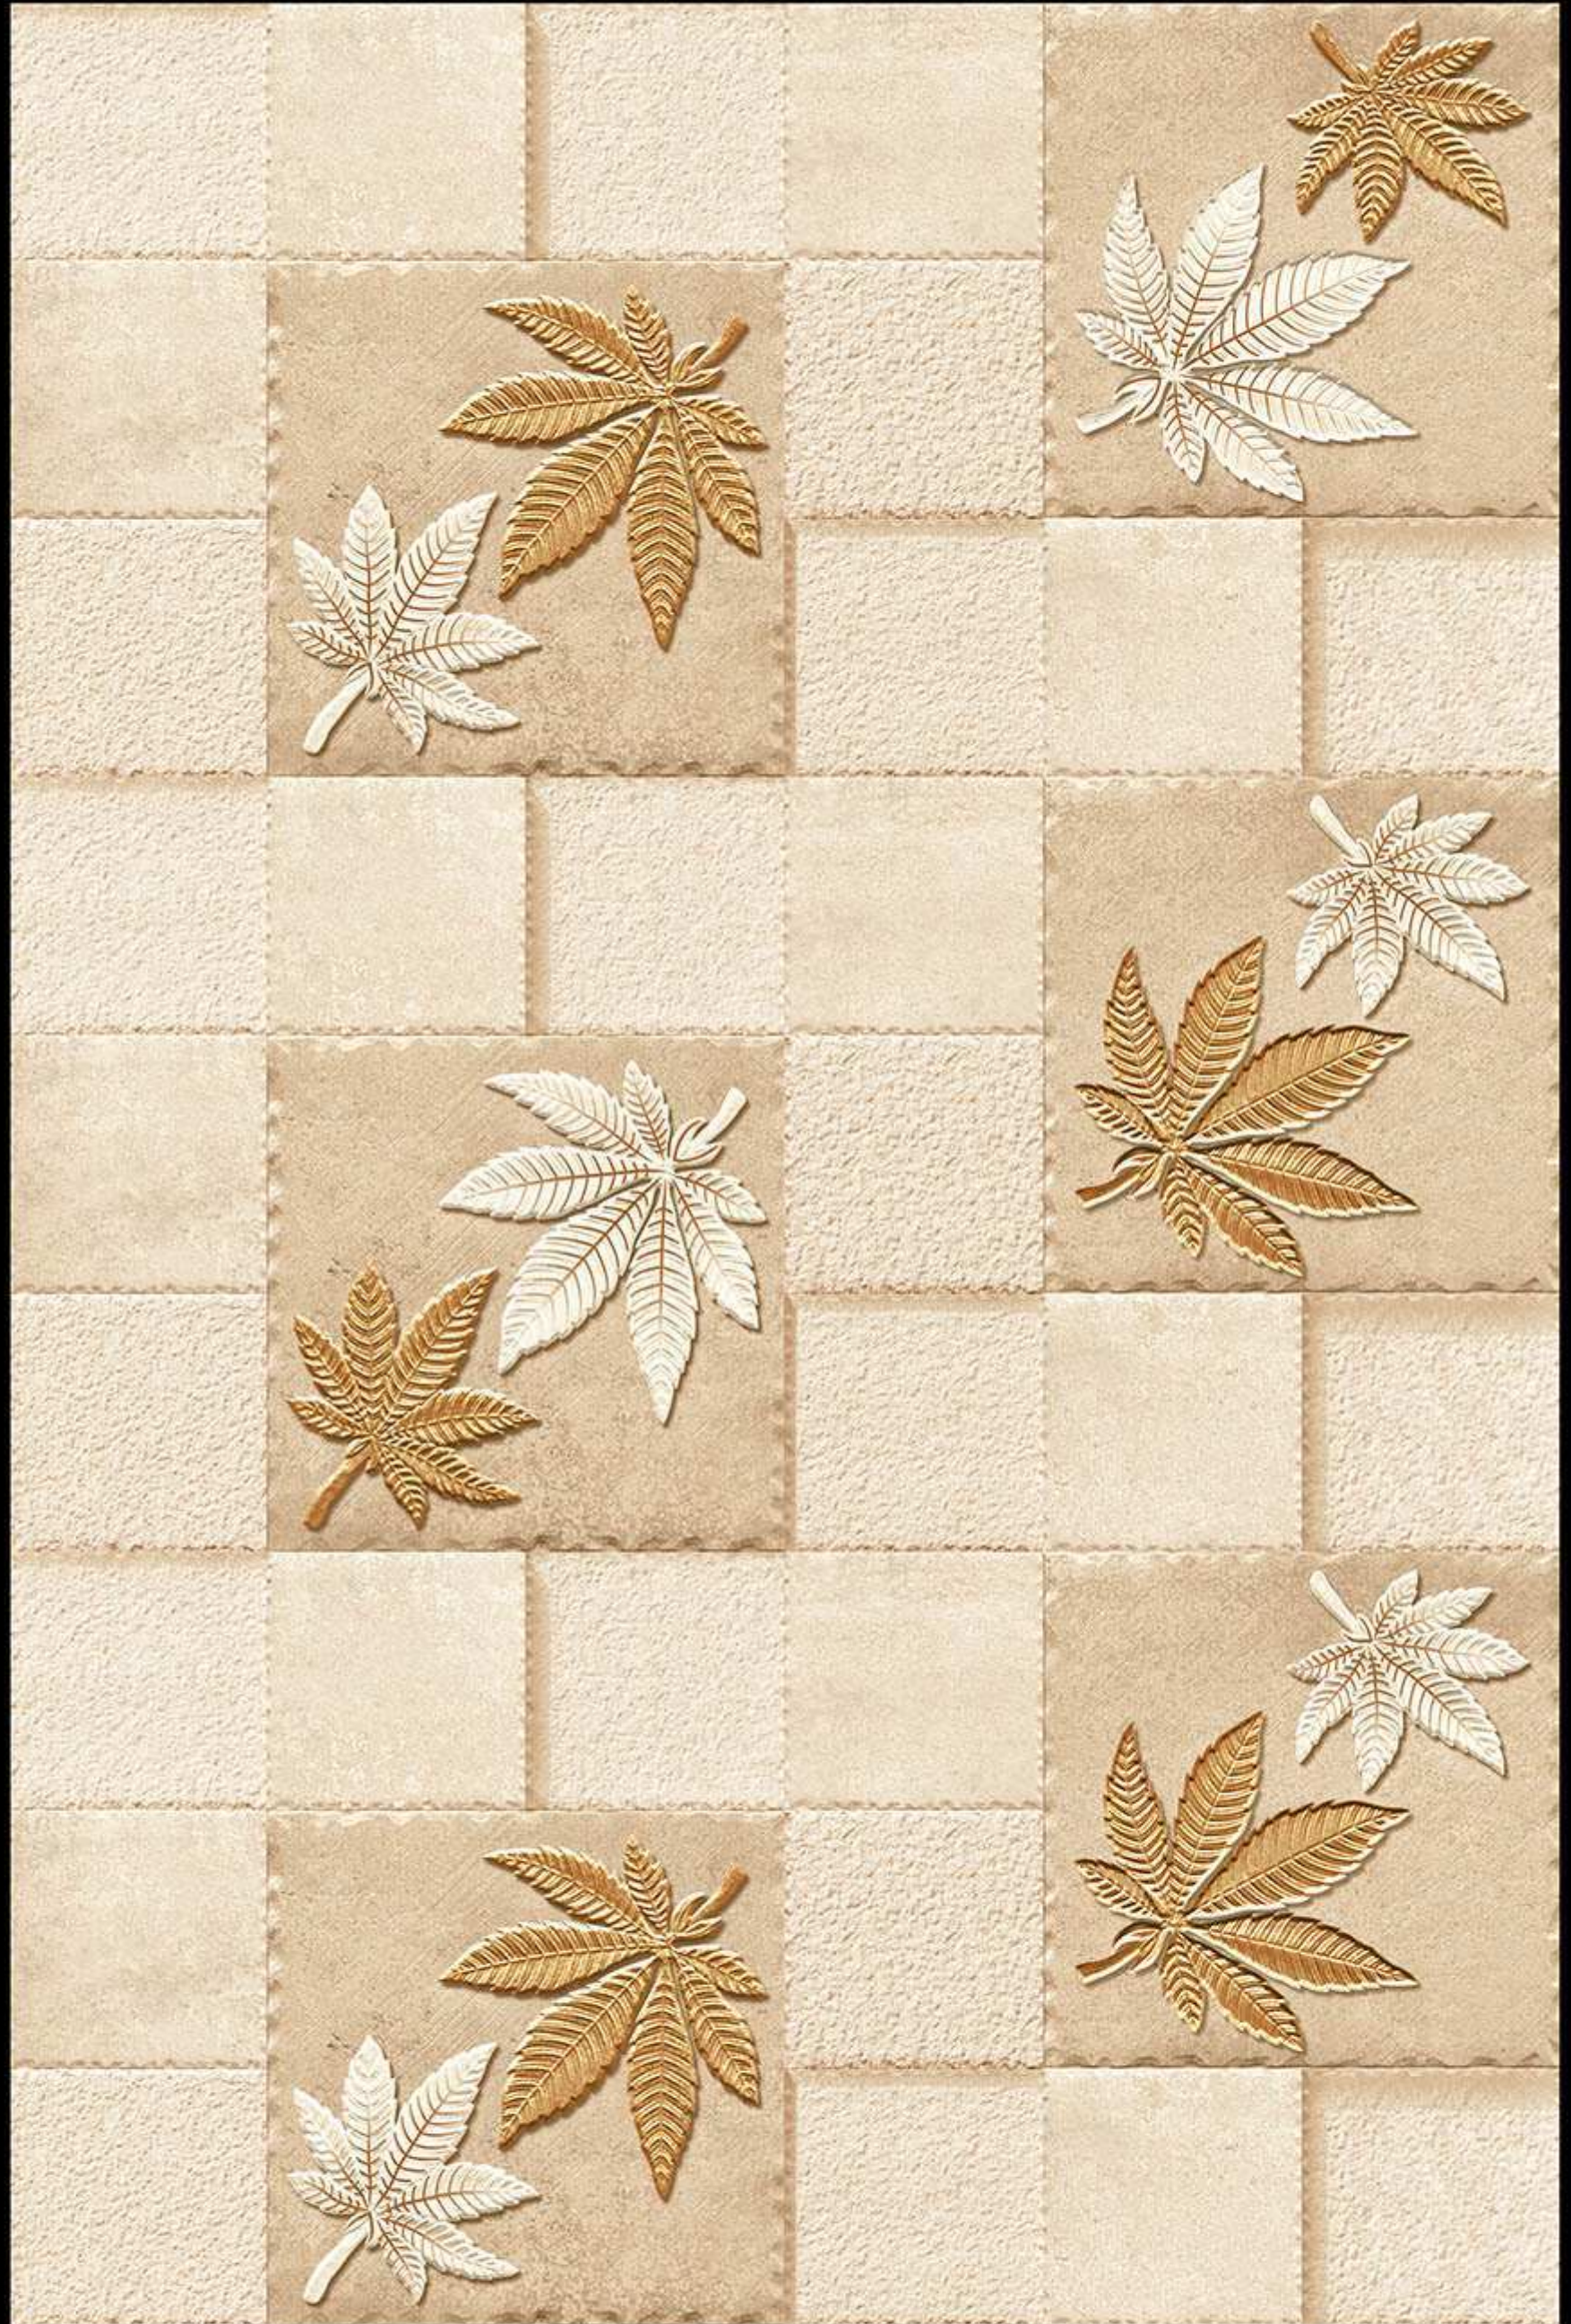

High Depth
Elevation

300x
600mm

HOLYSEE - 04

HIGH-DEEP
PUNCH

NATURAL
LOOK

DURABLE
BODY

High Depth
Elevation

300x
600mm