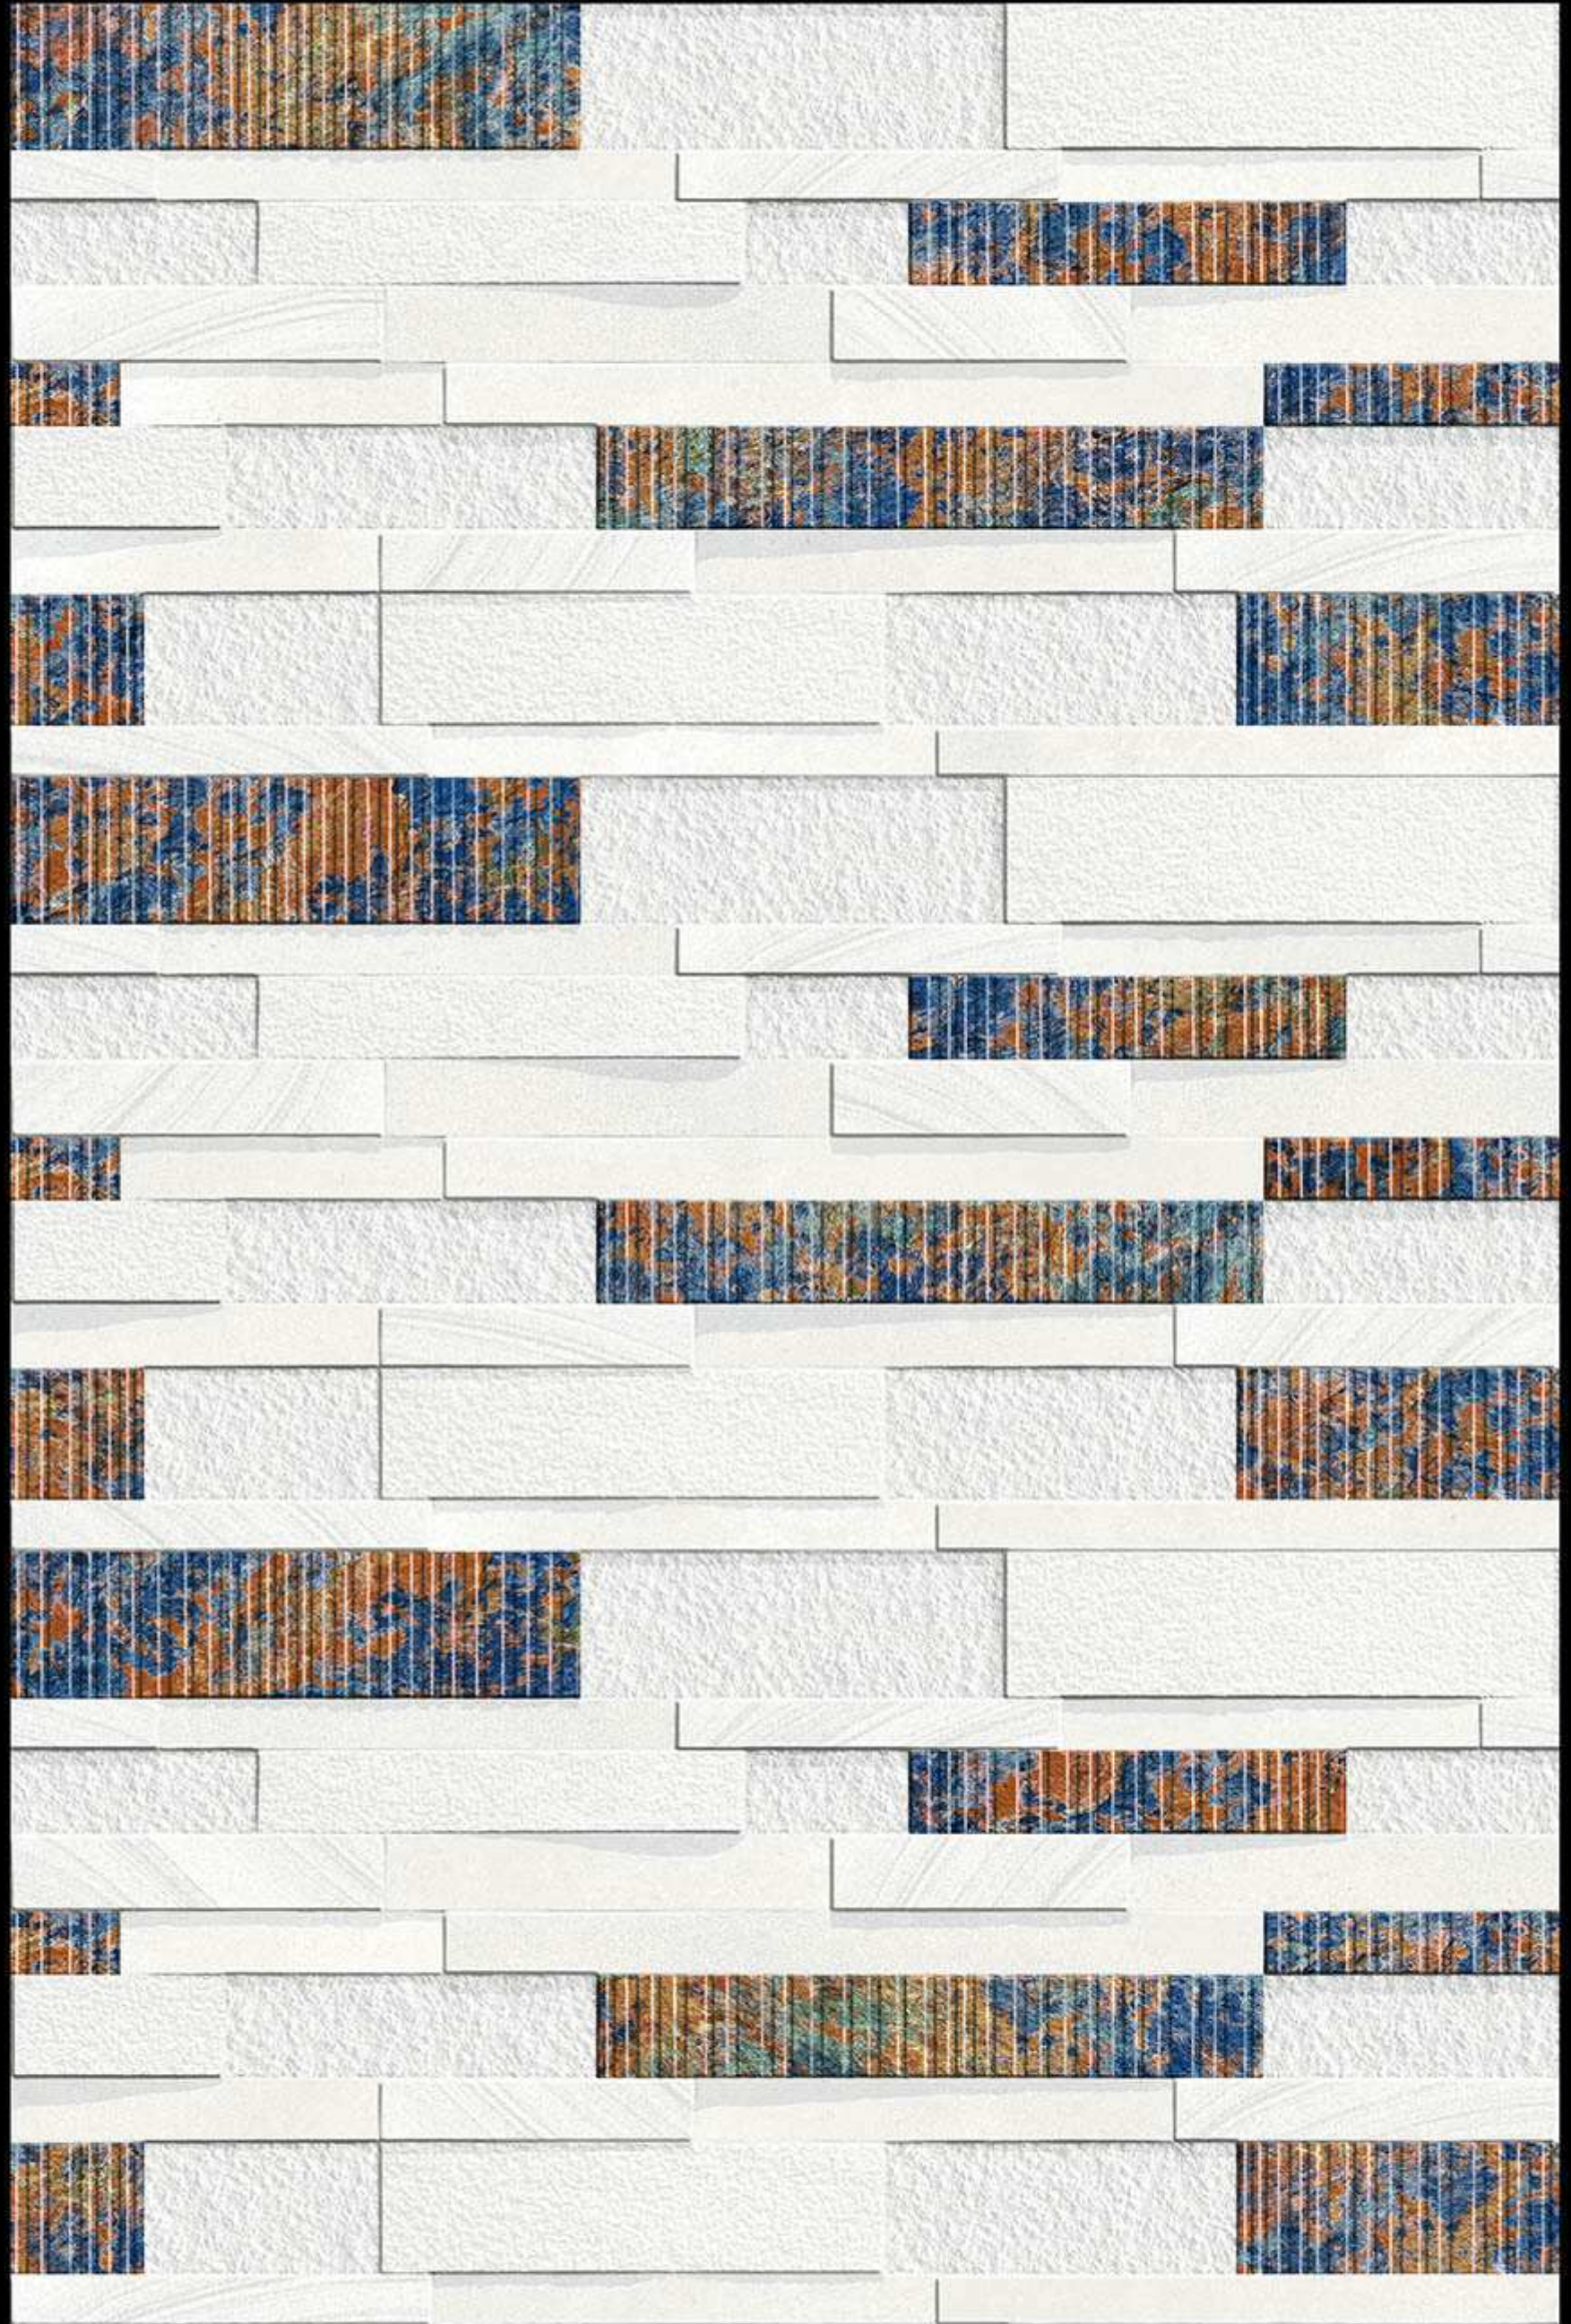

High Depth
Elevation

300x
600mm

SERBIA - 02

HIGH-DEEP
PUNCH

NATURAL
LOOK

DURABLE
BODY