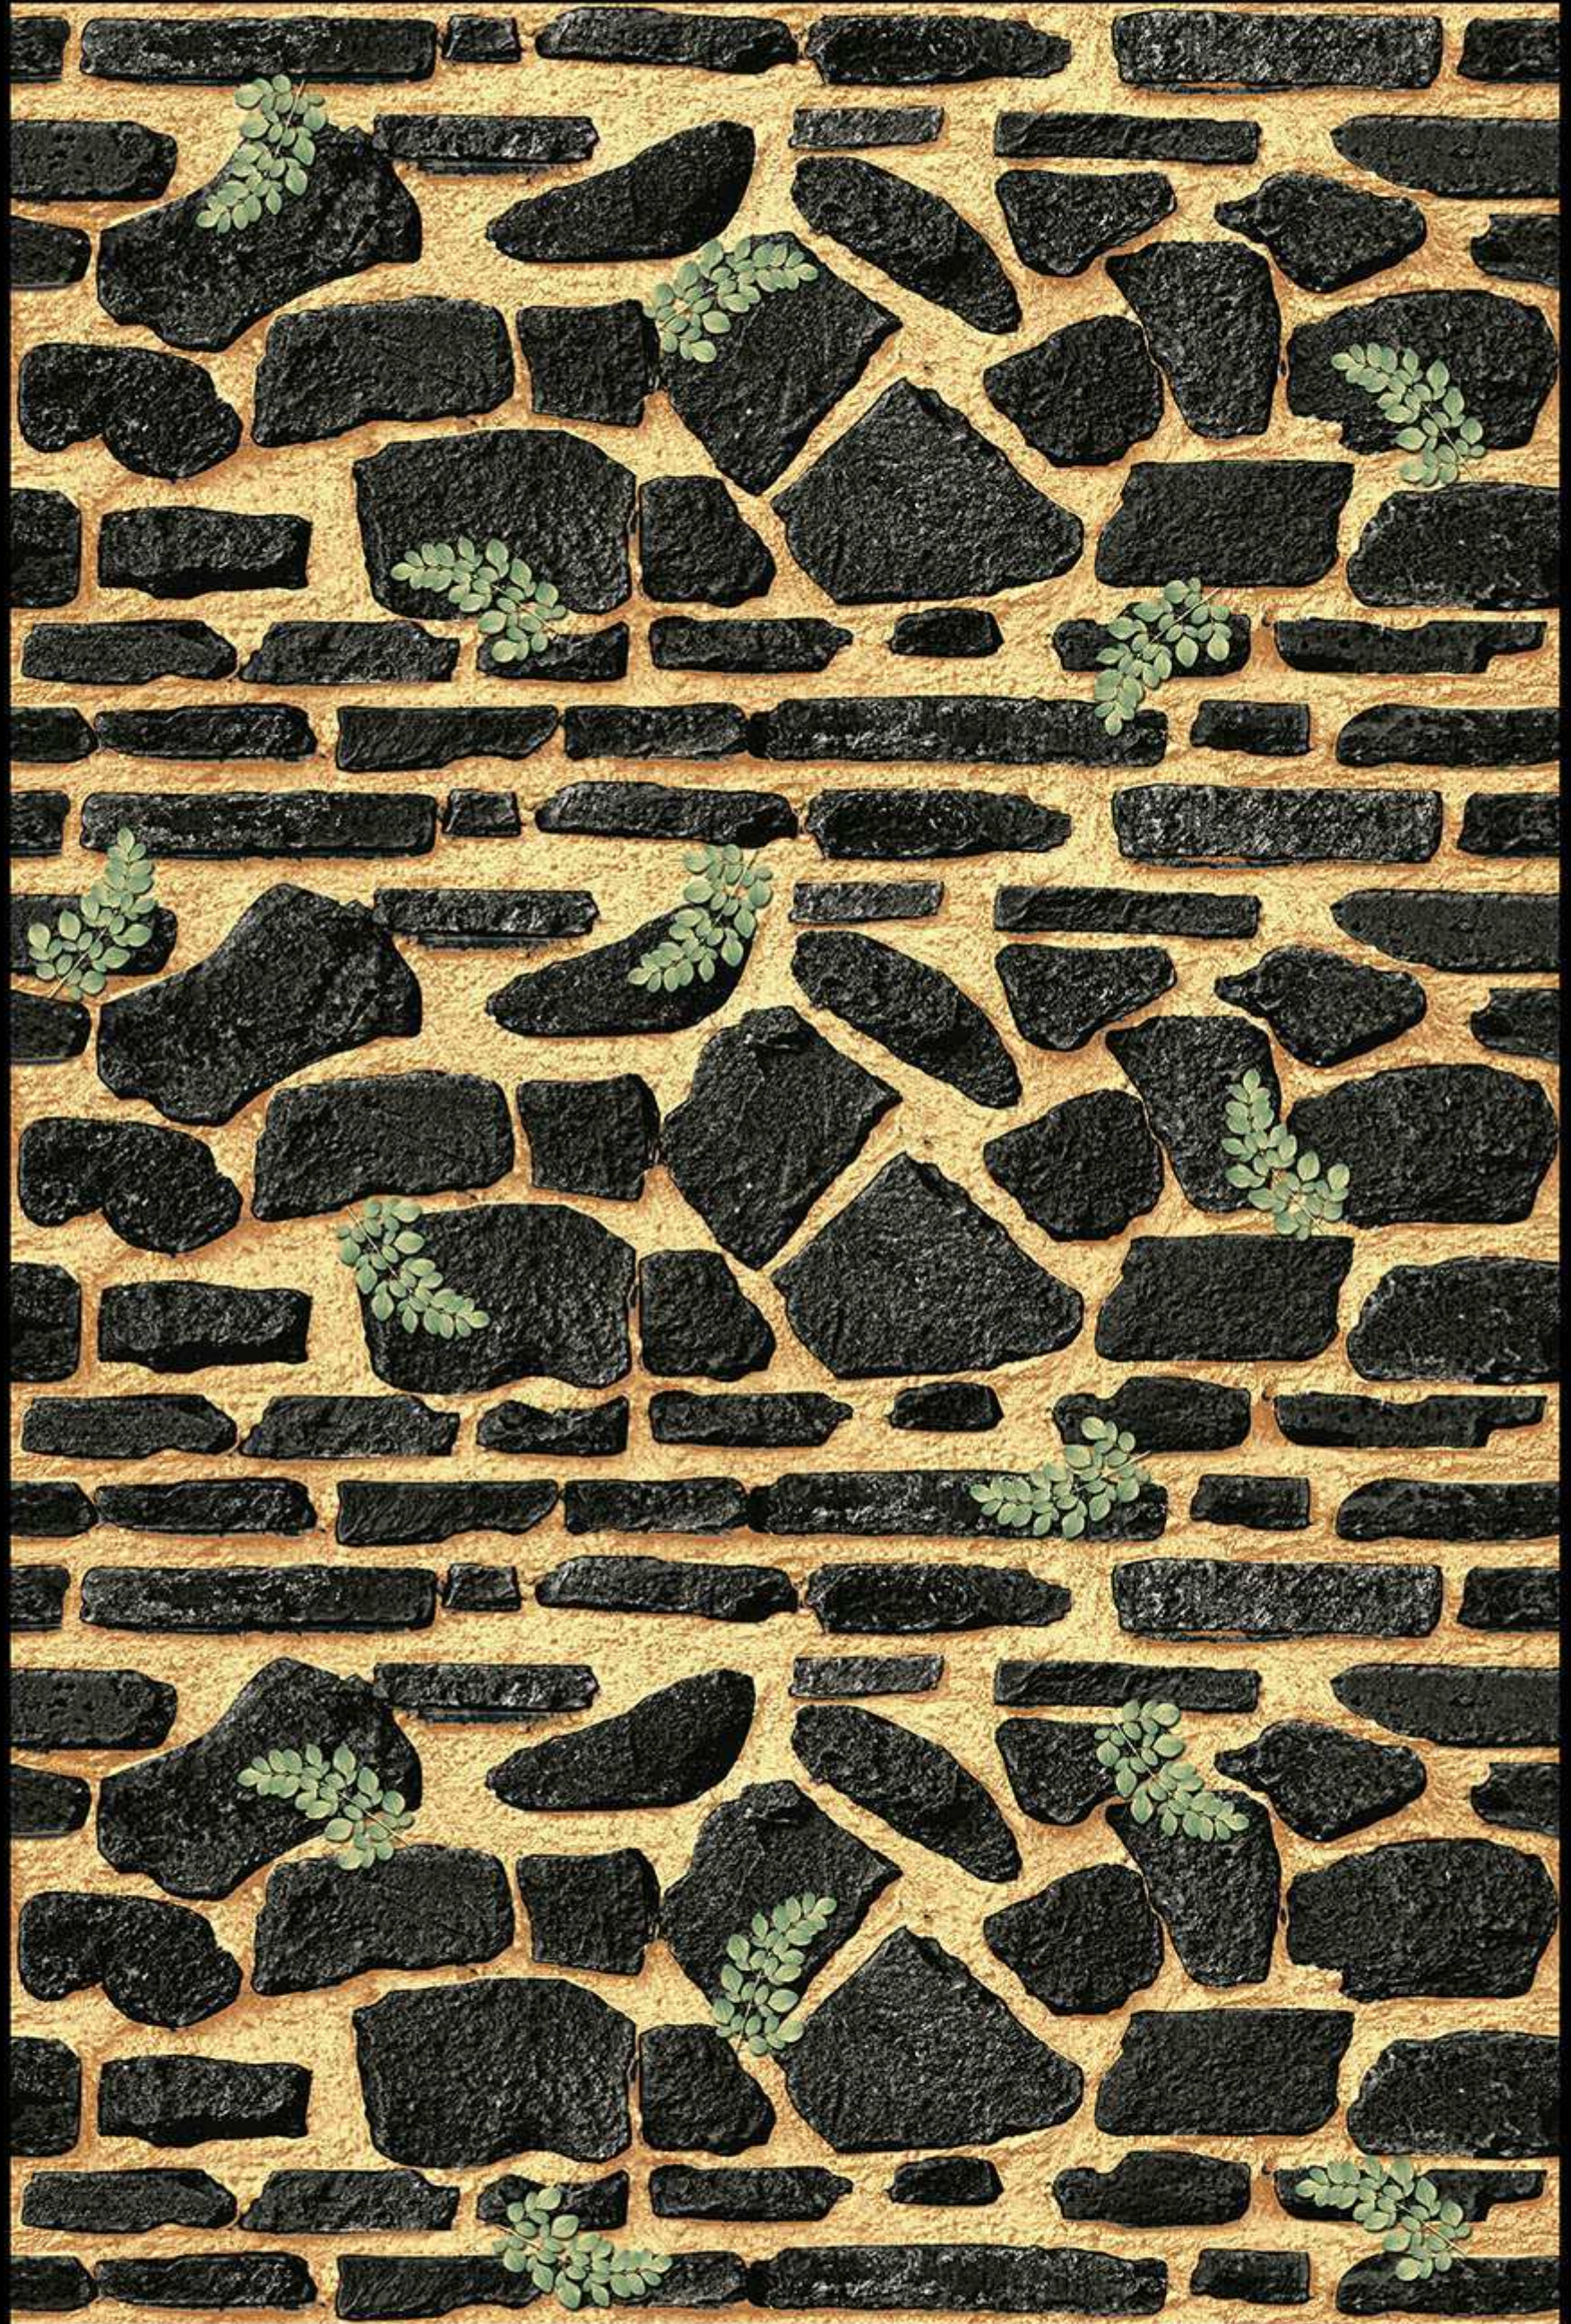

High Depth
Elevation

300x
600mm

CYPRUS - 02

HIGH-DEEP
PUNCH

NATURAL
LOOK

DURABLE
BODY