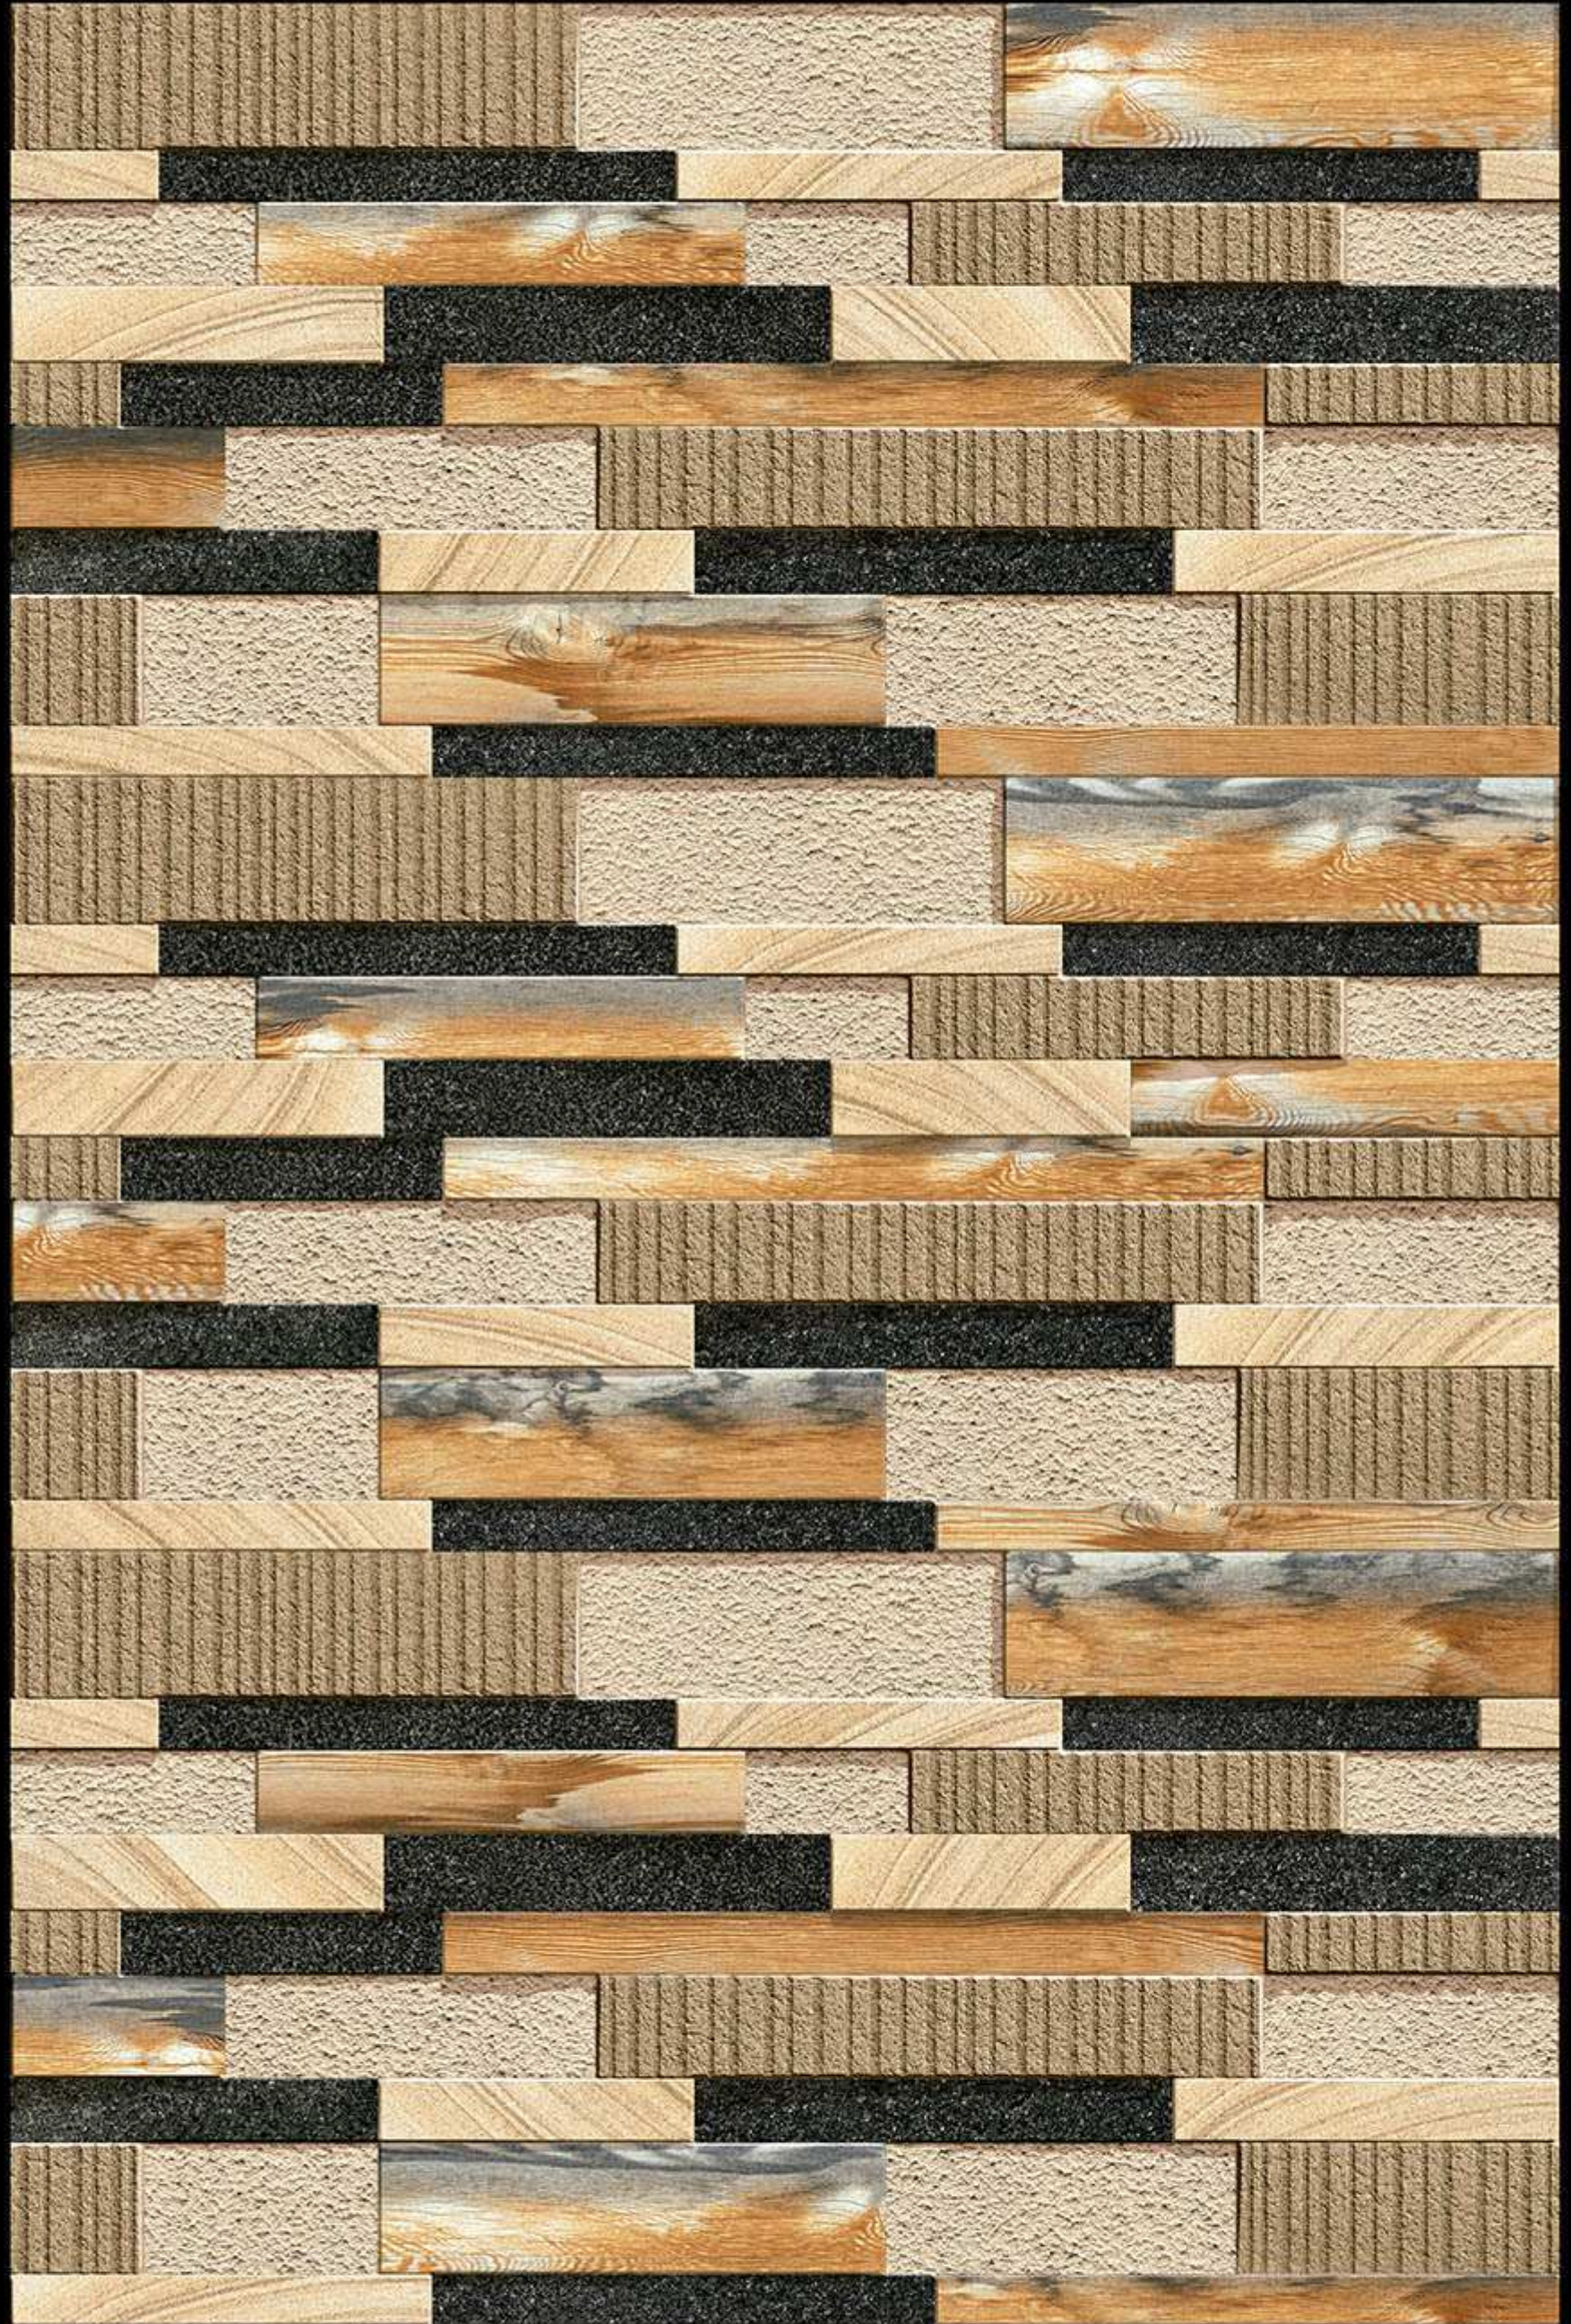

High Depth
Elevation

300x
600mm

SERBIA - 06

HIGH-DEEP
PUNCH

NATURAL
LOOK

DURABLE
BODY

High Depth
Elevation

300x
600mm