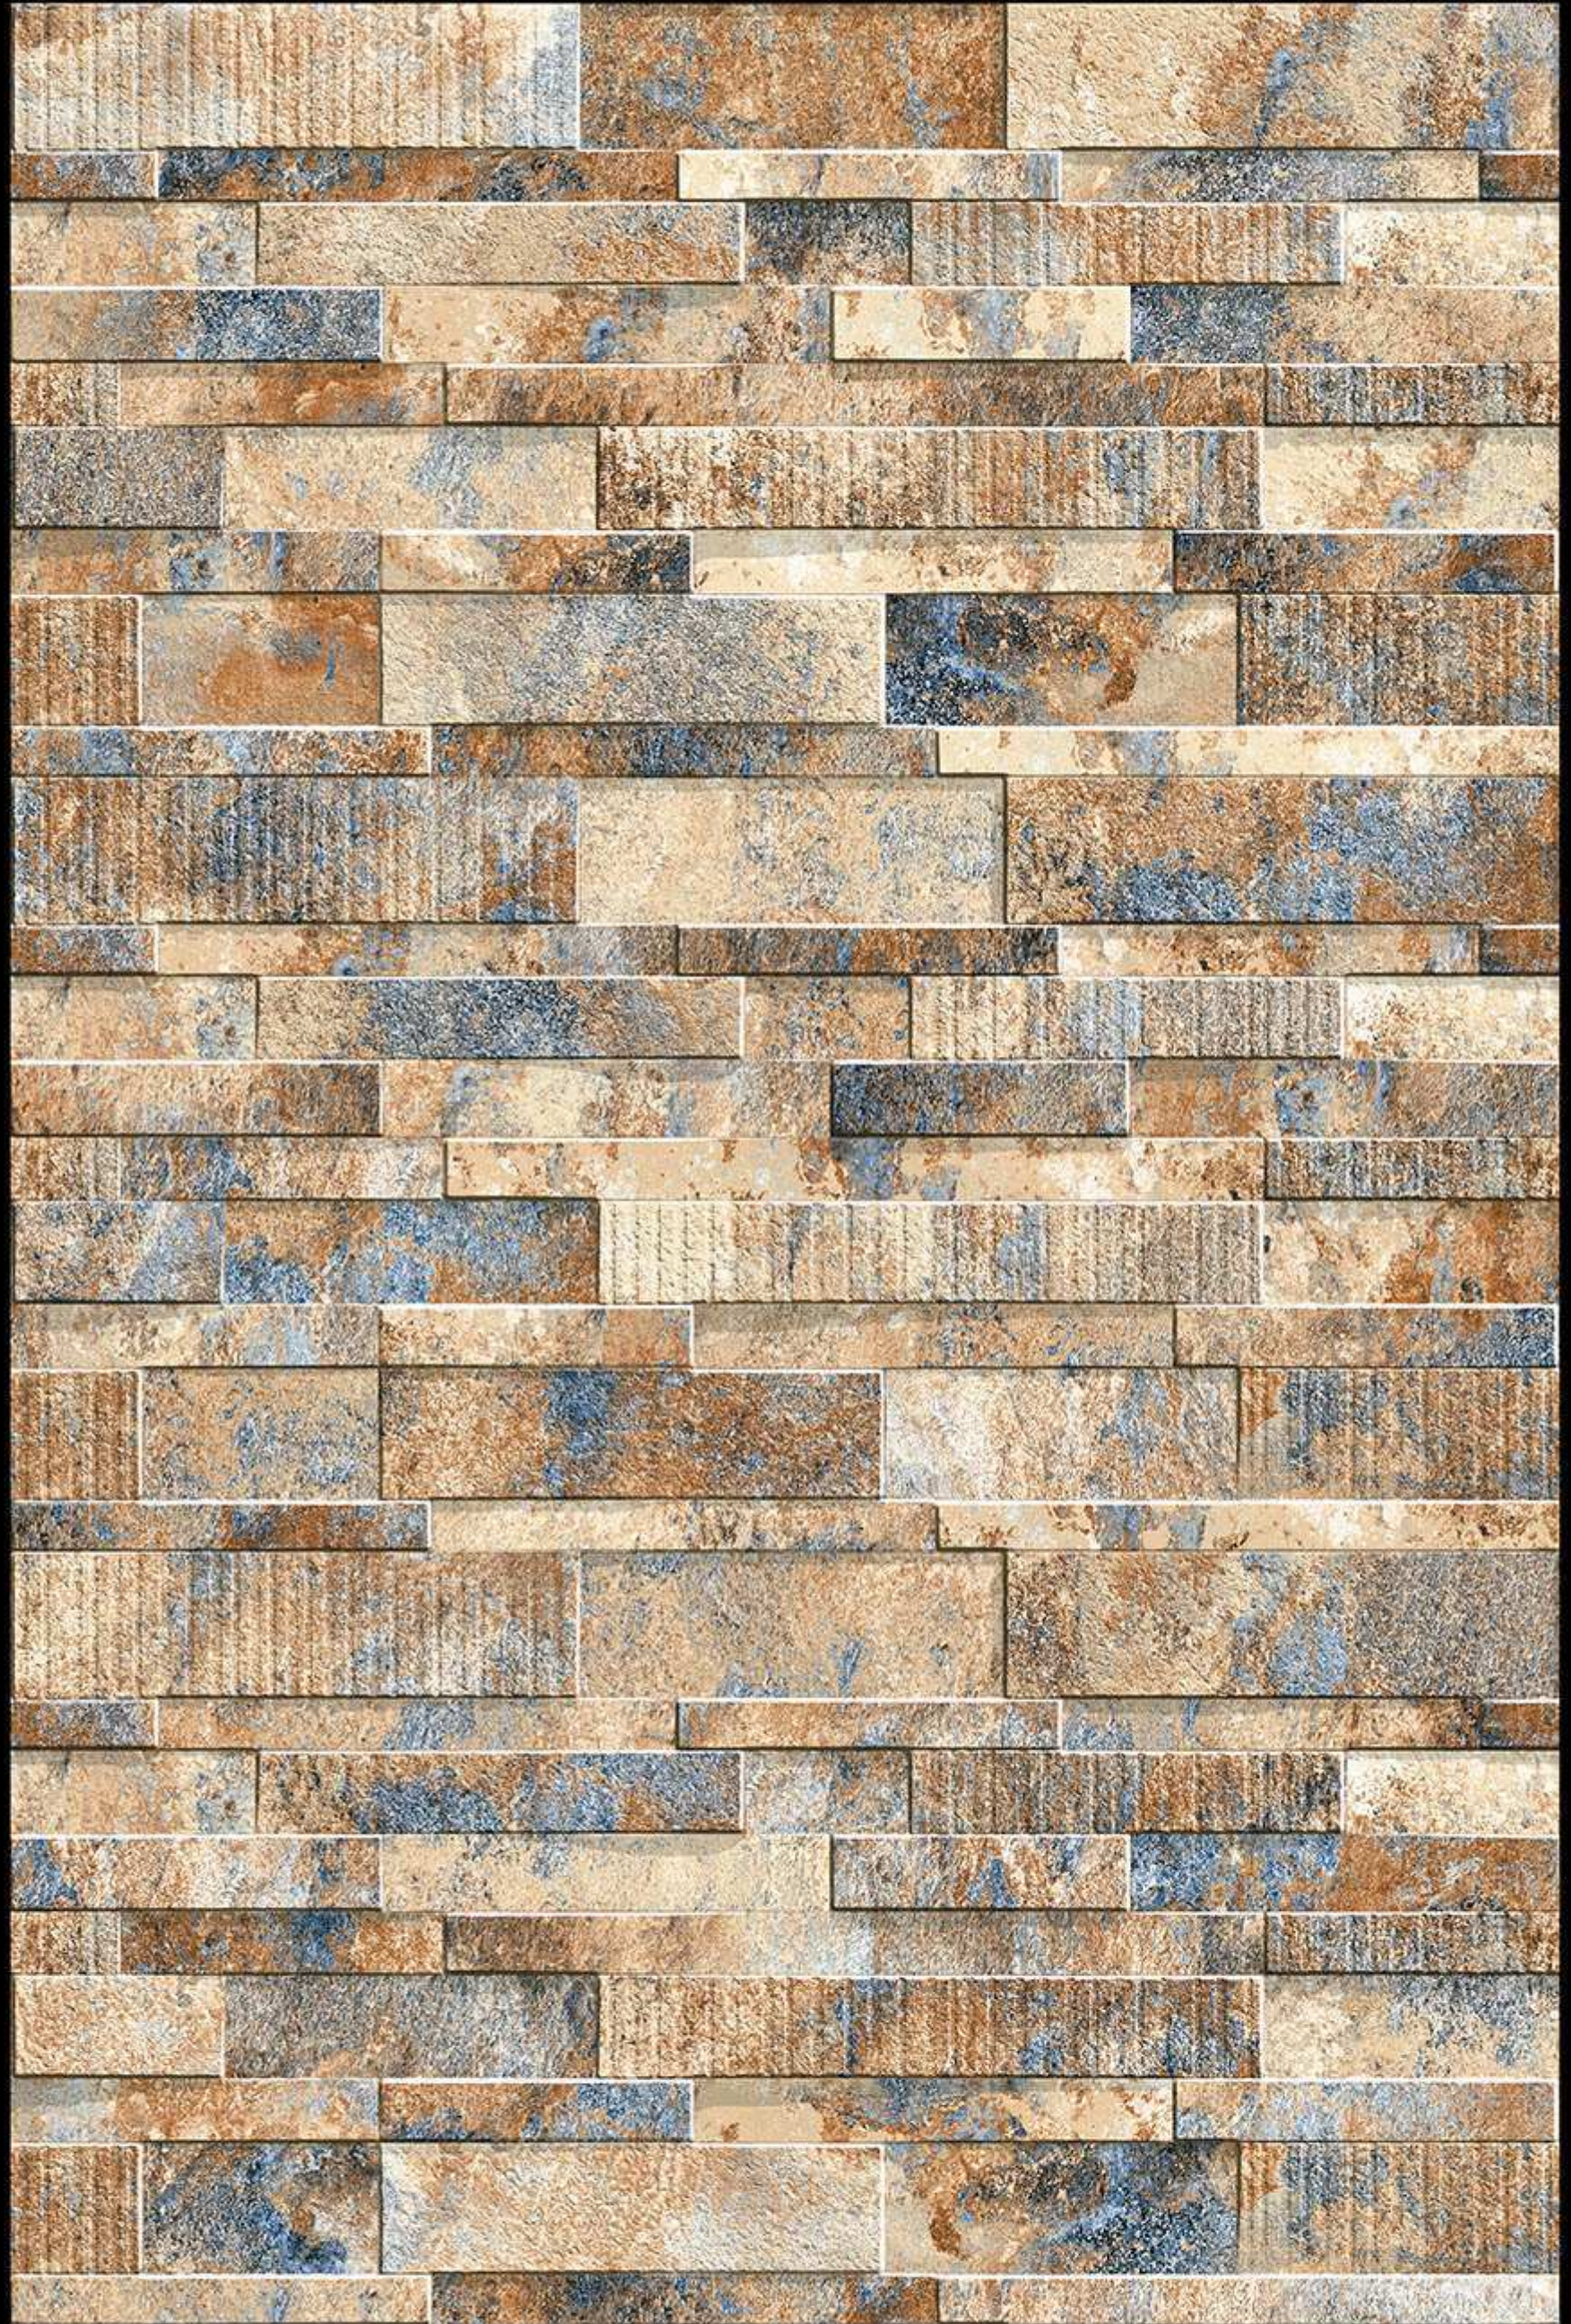

NATURAL
LOOK

DURABLE
BODY

High Depth
Elevation

300x
600mm

SERBIA - 09

HIGH-DEEP
PUNCH

NATURAL
LOOK

DURABLE
BODY