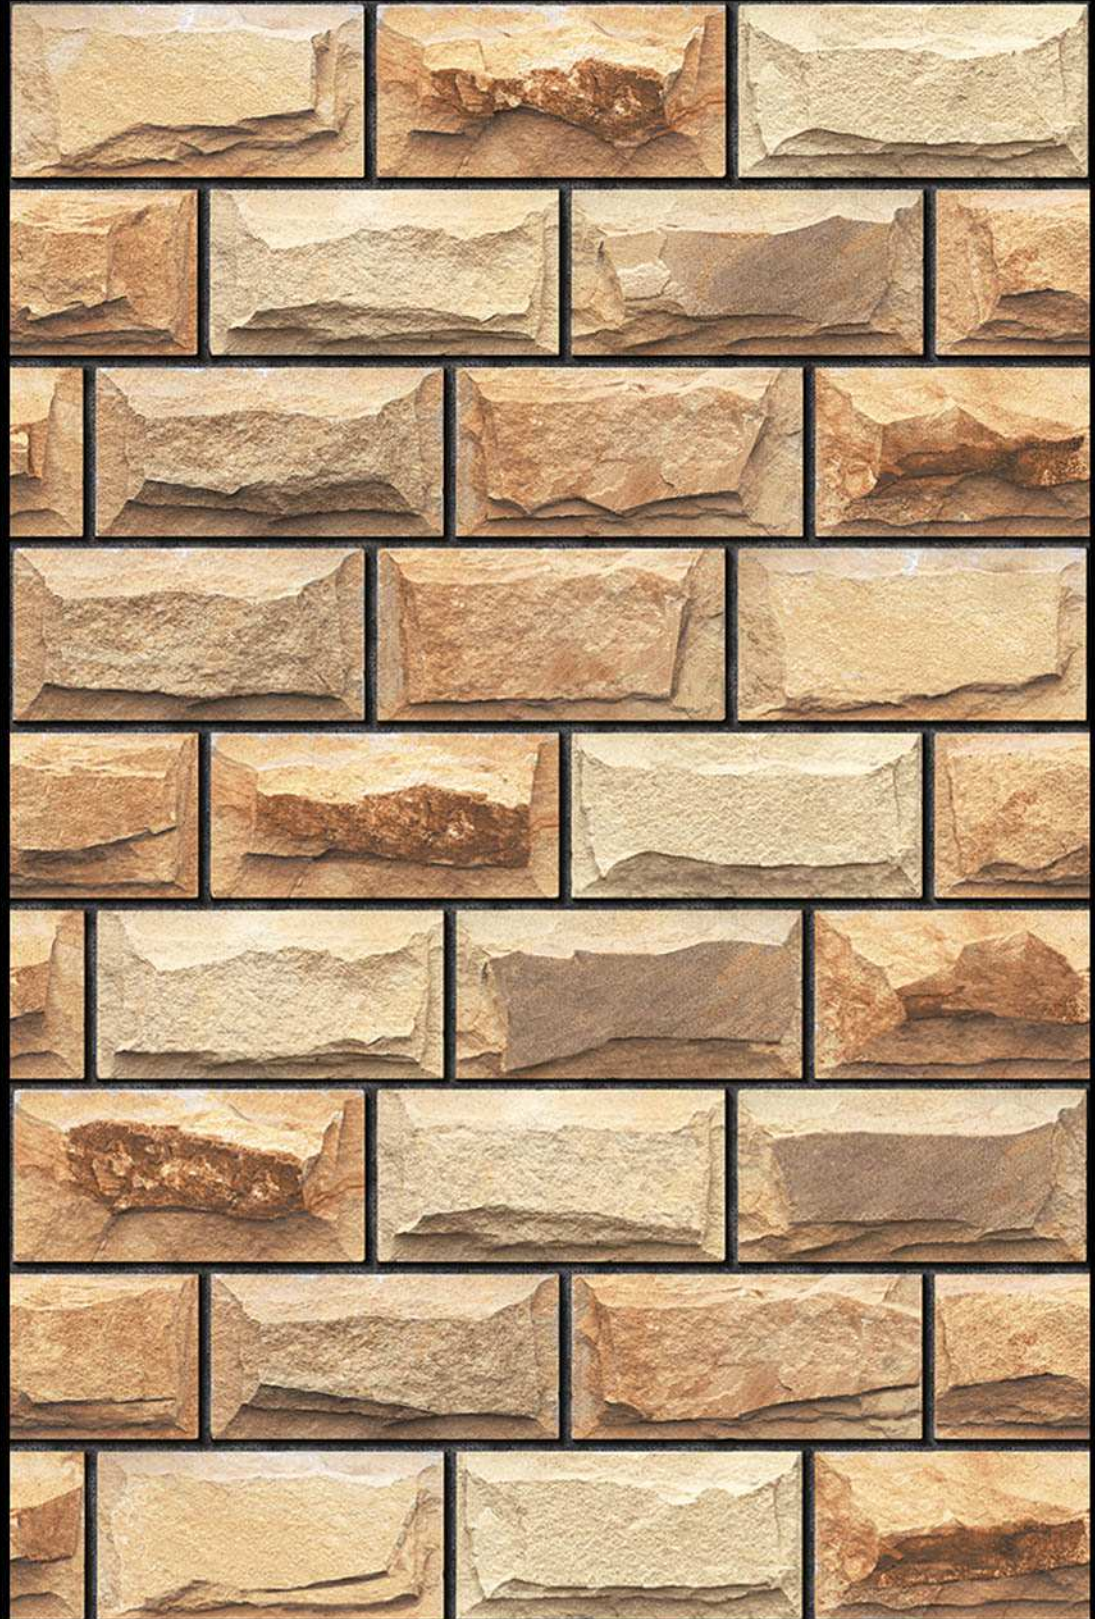

SLOVAKIA - 06

HIGH-DEEP
PUNCH

NATURAL
LOOK

DURABLE
BODY

High Depth
Elevation

300x
600mm

SLOVAKIA - 07

HIGH-DEEP
PUNCH