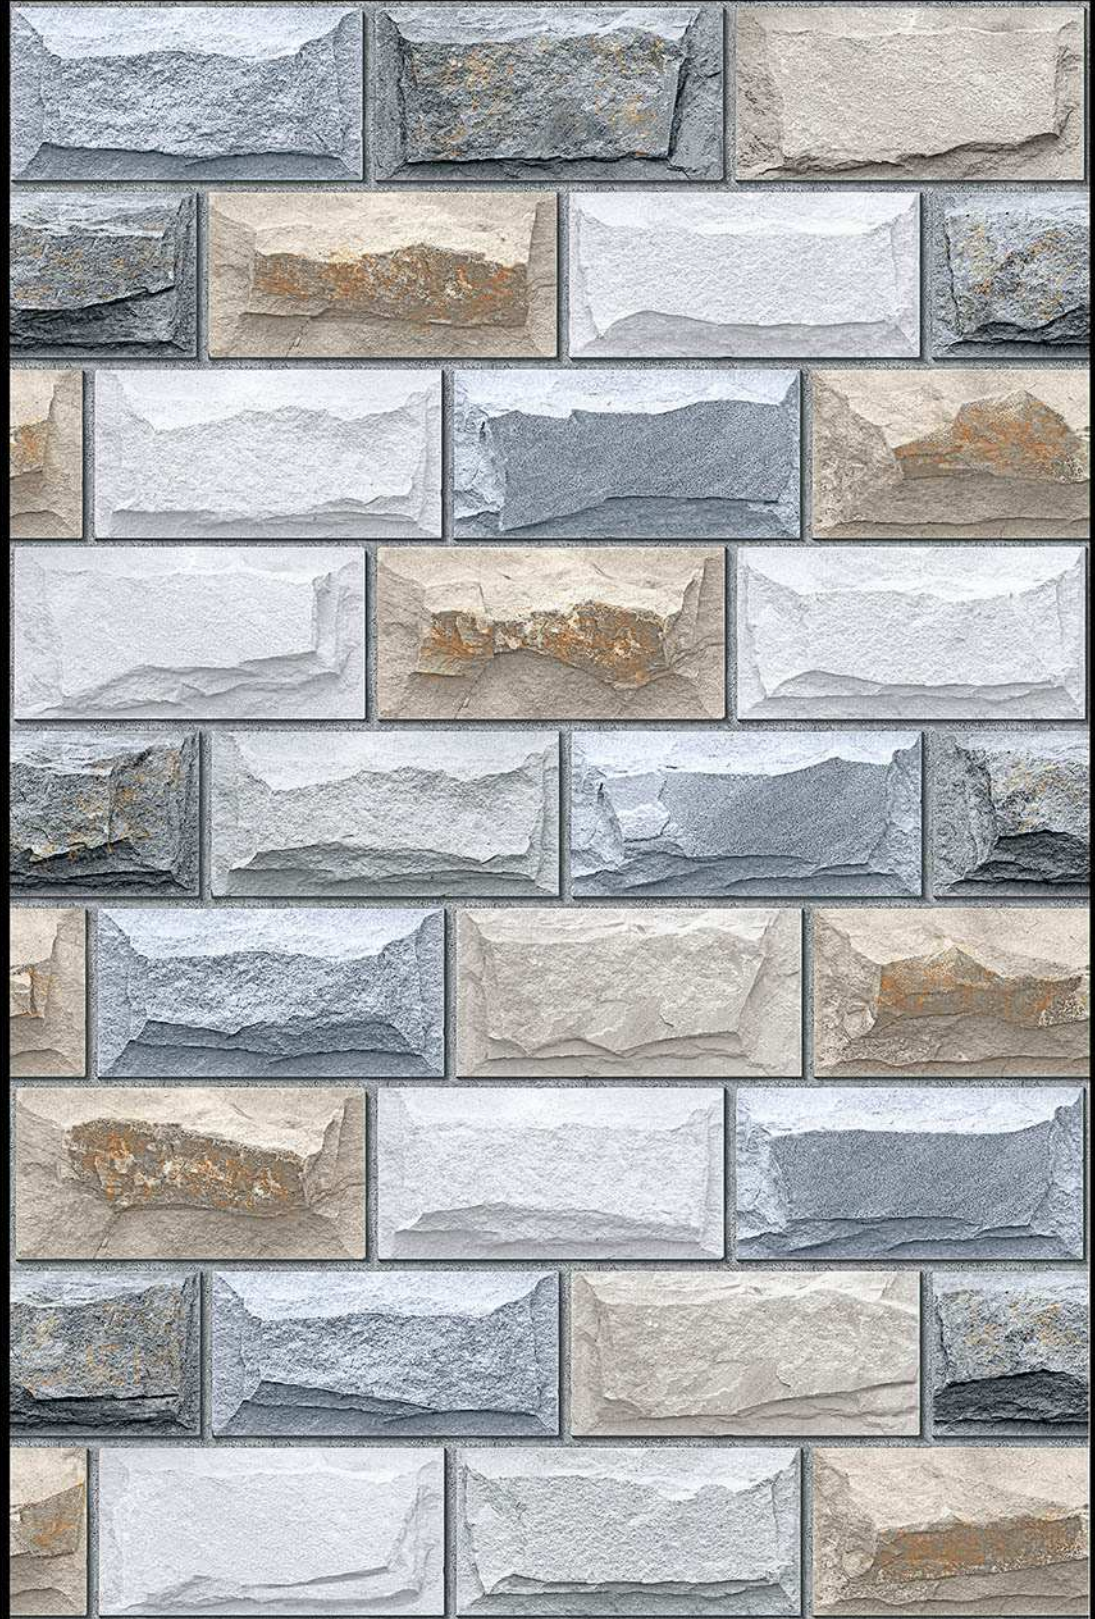

High Depth
Elevation

300x
600mm

SLOVAKIA - 05

HIGH-DEEP
PUNCH

NATURAL
LOOK

DURABLE
BODY