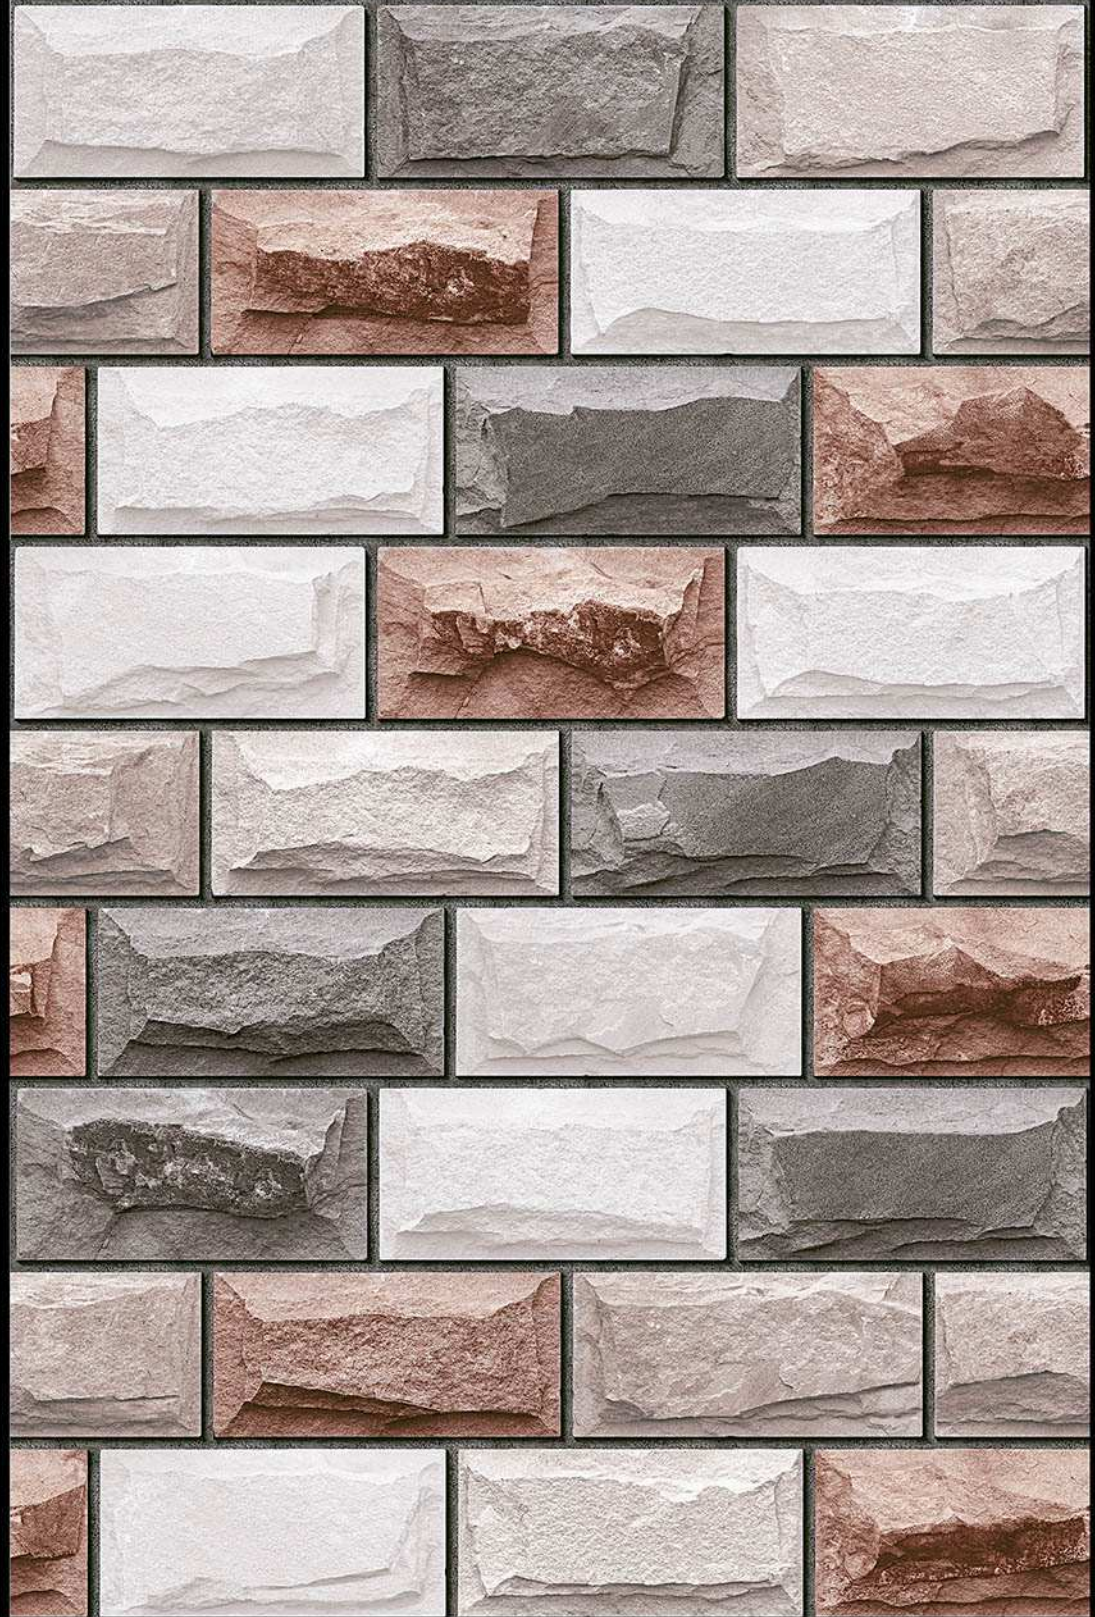

SLOVAKIA - 02

HIGH-DEEP
PUNCH

NATURAL
LOOK

DURABLE
BODY

High Depth
Elevation

300x
600mm

SLOVAKIA - 03

HIGH-DEEP
PUNCH