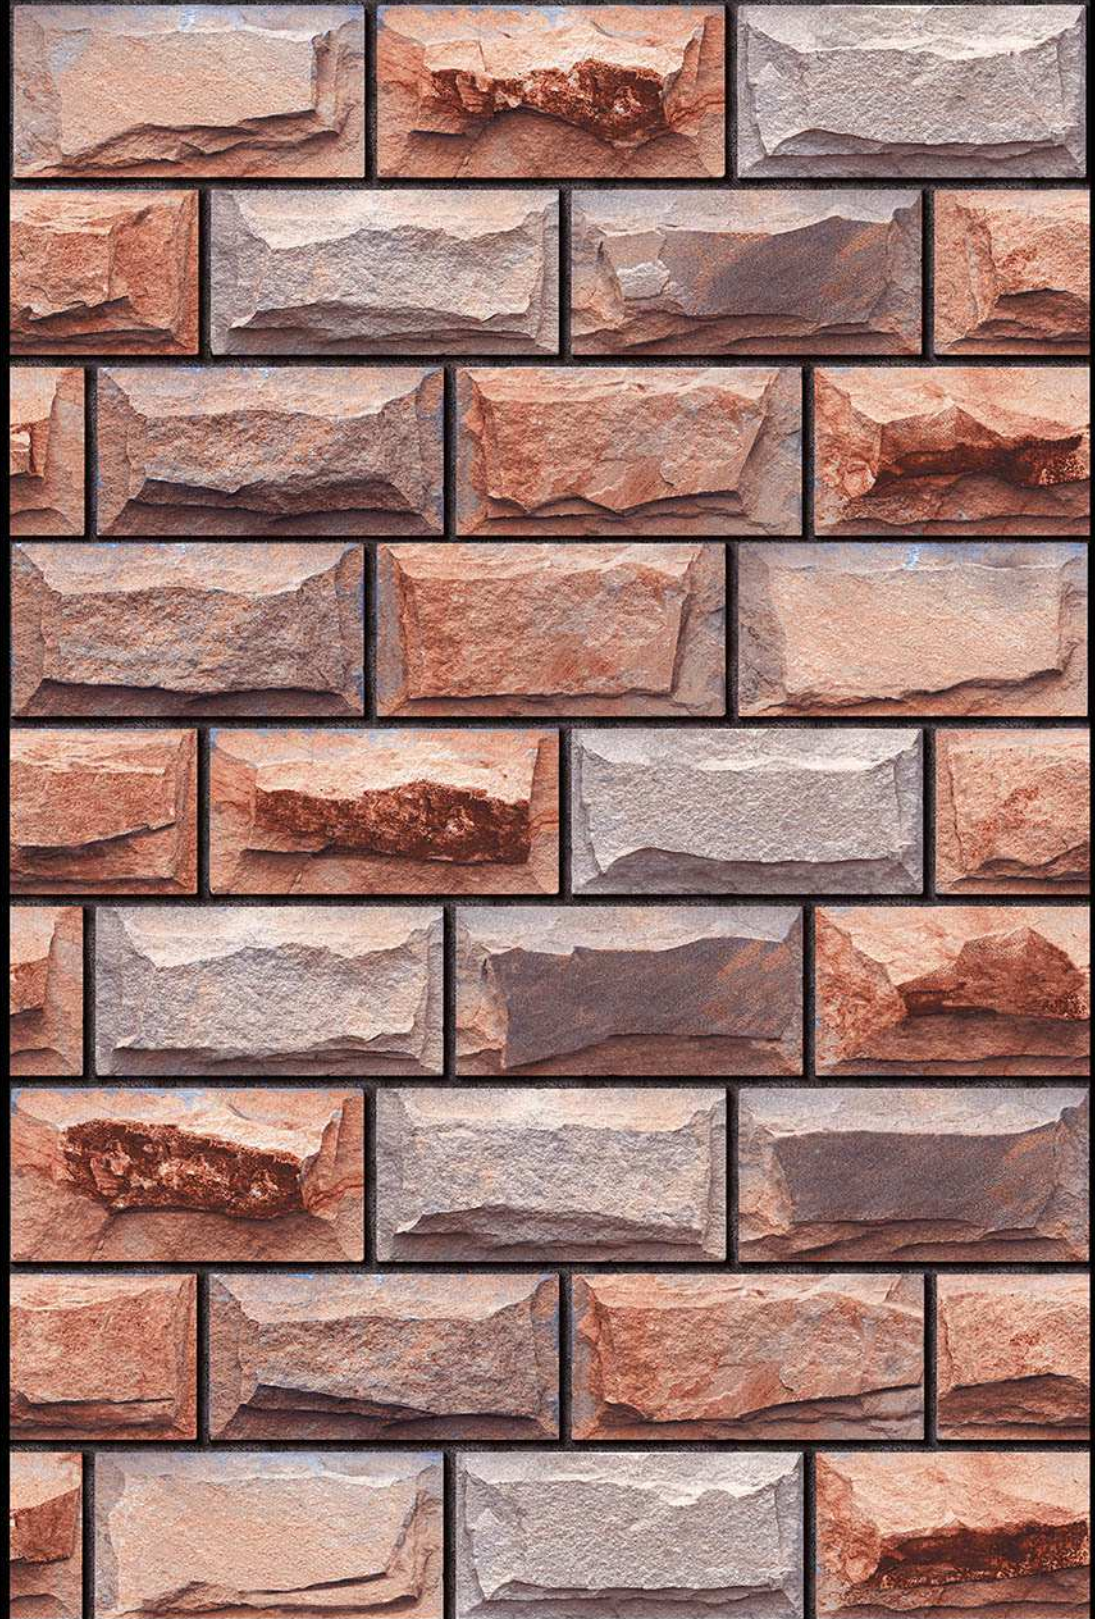

NATURAL
LOOK

DURABLE
BODY

High Depth
Elevation

300x
600mm

SLOVAKIA - 04

HIGH-DEEP
PUNCH

NATURAL
LOOK

DURABLE
BODY