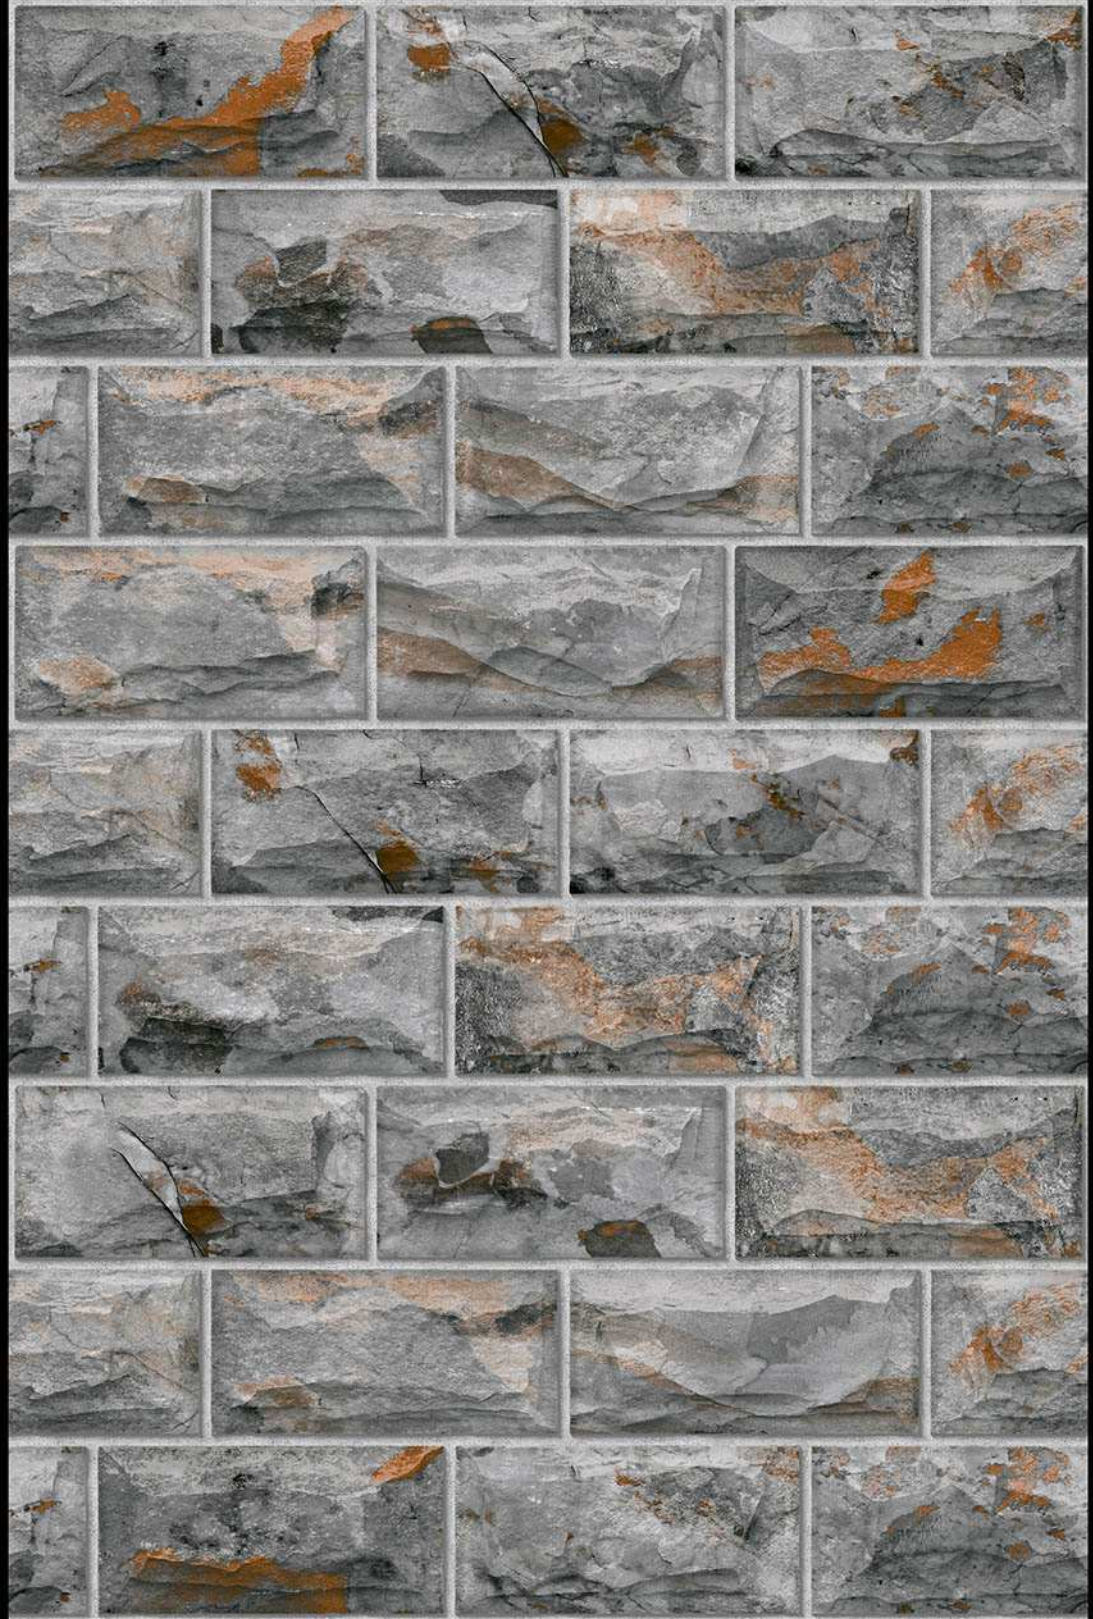

NATURAL
LOOK

DURABLE
BODY

High Depth
Elevation

300x
600mm

SLOVAKIA - 12

HIGH-DEEP
PUNCH

NATURAL
LOOK

DURABLE
BODY