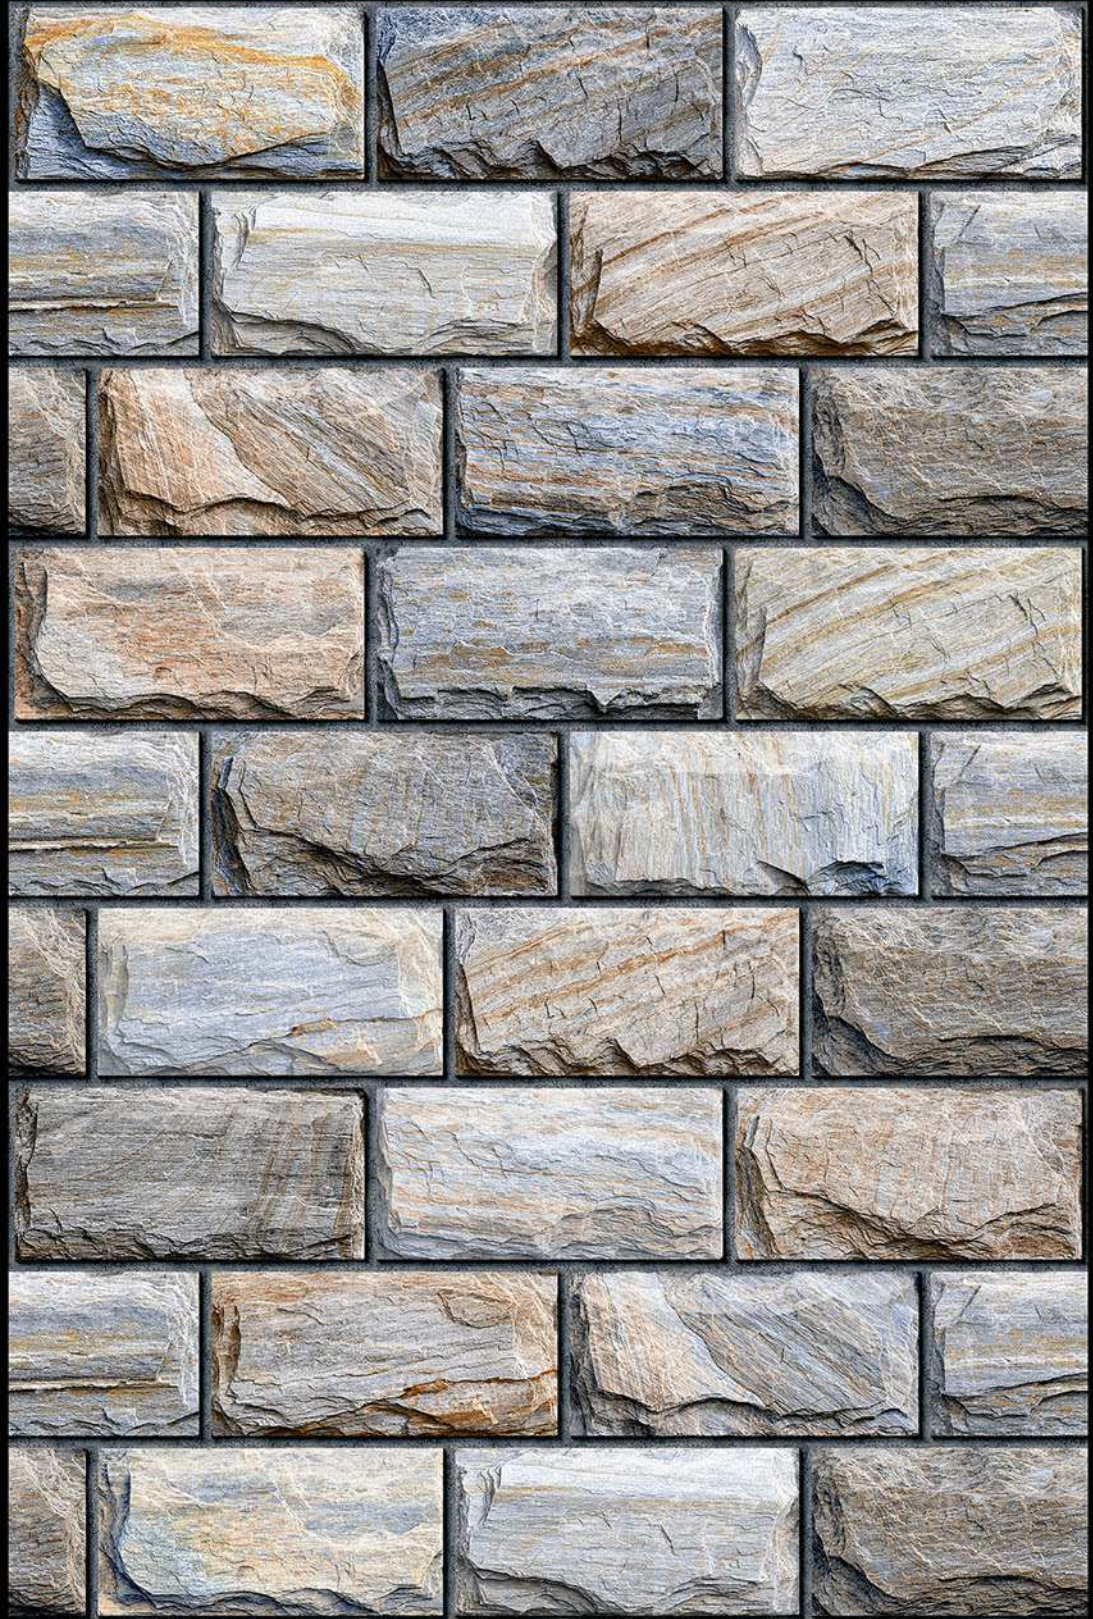

High Depth
Elevation

300x
600mm

SLOVAKIA - 09

HIGH-DEEP
PUNCH

NATURAL
LOOK

DURABLE
BODY