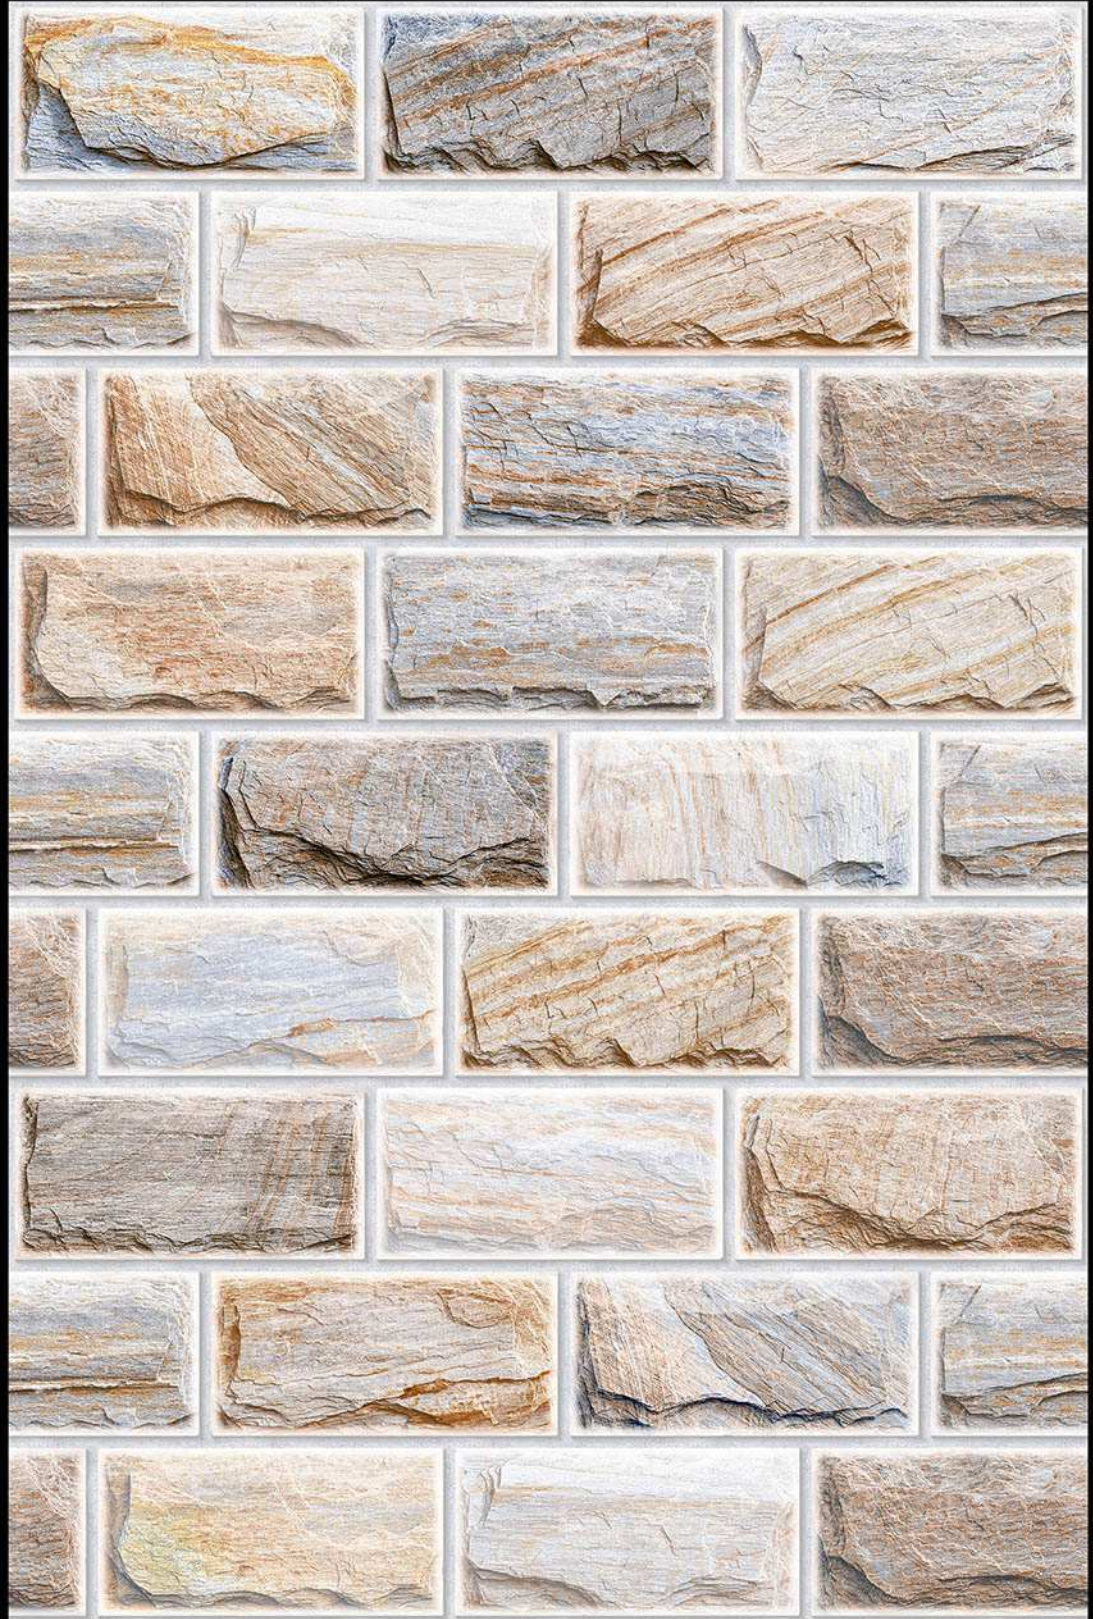

High Depth
Elevation

300x
600mm

SLOVAKIA - 09

HIGH-DEEP
PUNCH

NATURAL
LOOK

DURABLE
BODY

High Depth
Elevation

300x
600mm