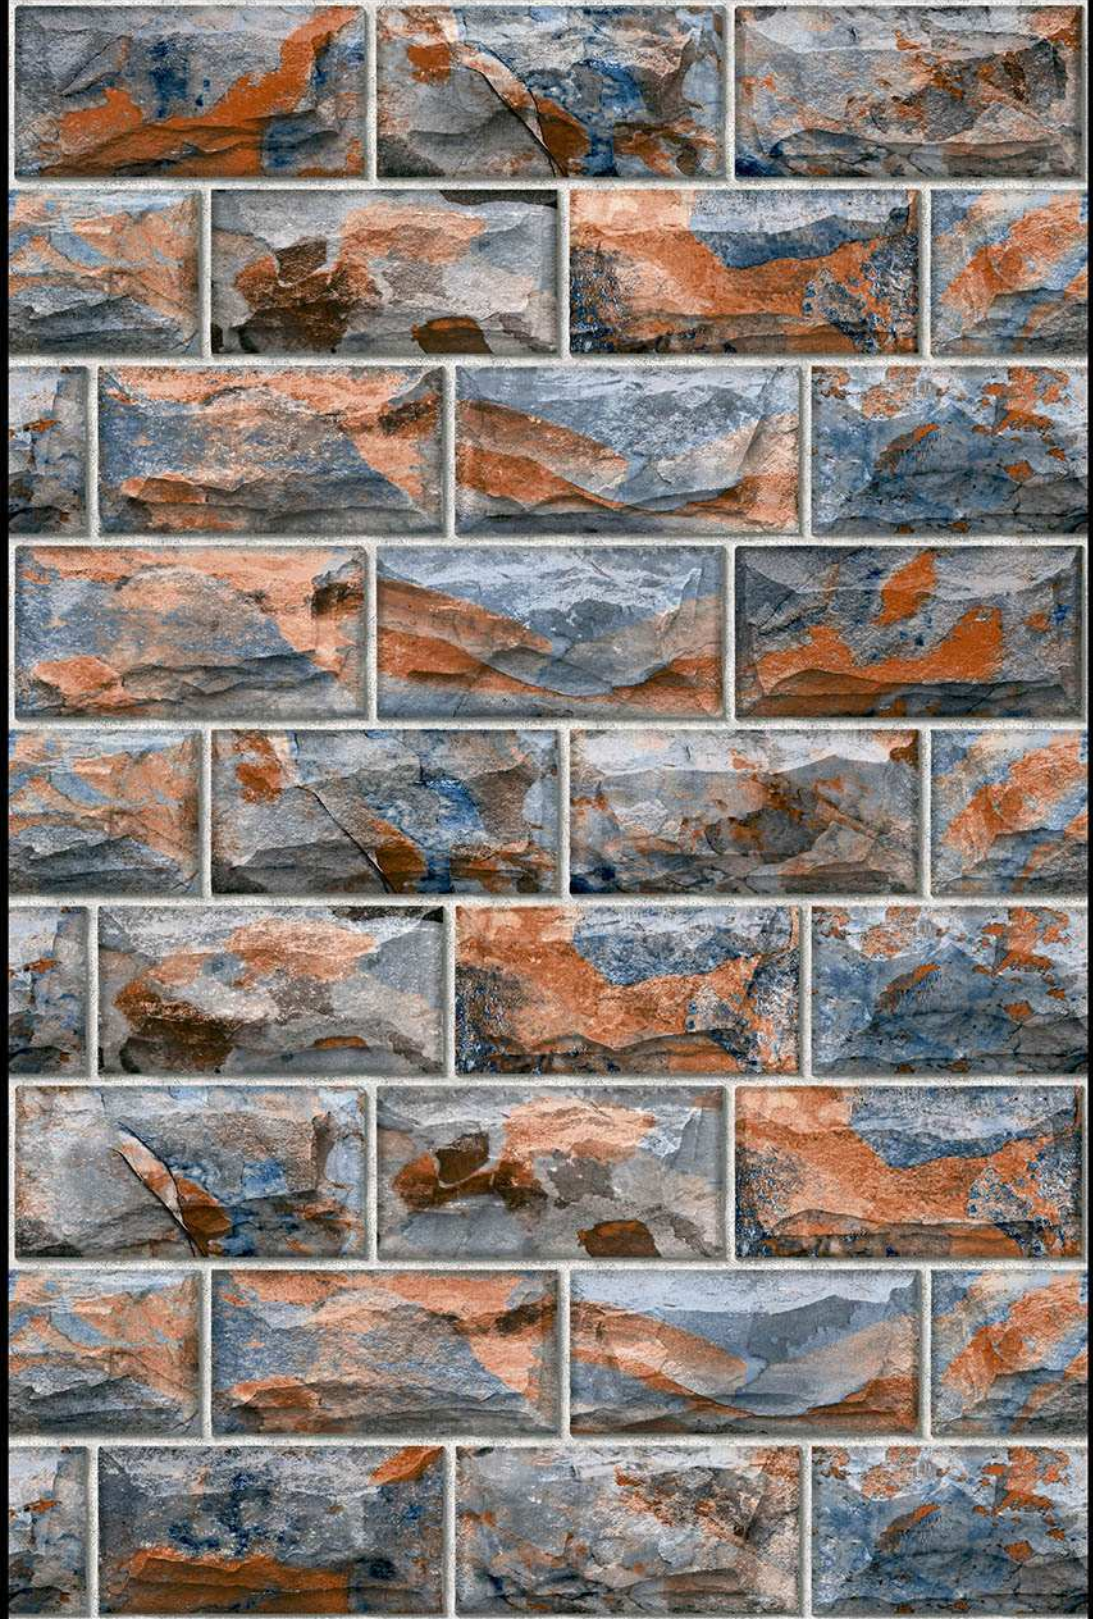

SLOVAKIA - 10

HIGH-DEEP
PUNCH

NATURAL
LOOK

DURABLE
BODY

High Depth
Elevation

300x
600mm

SLOVAKIA - 11

HIGH-DEEP
PUNCH