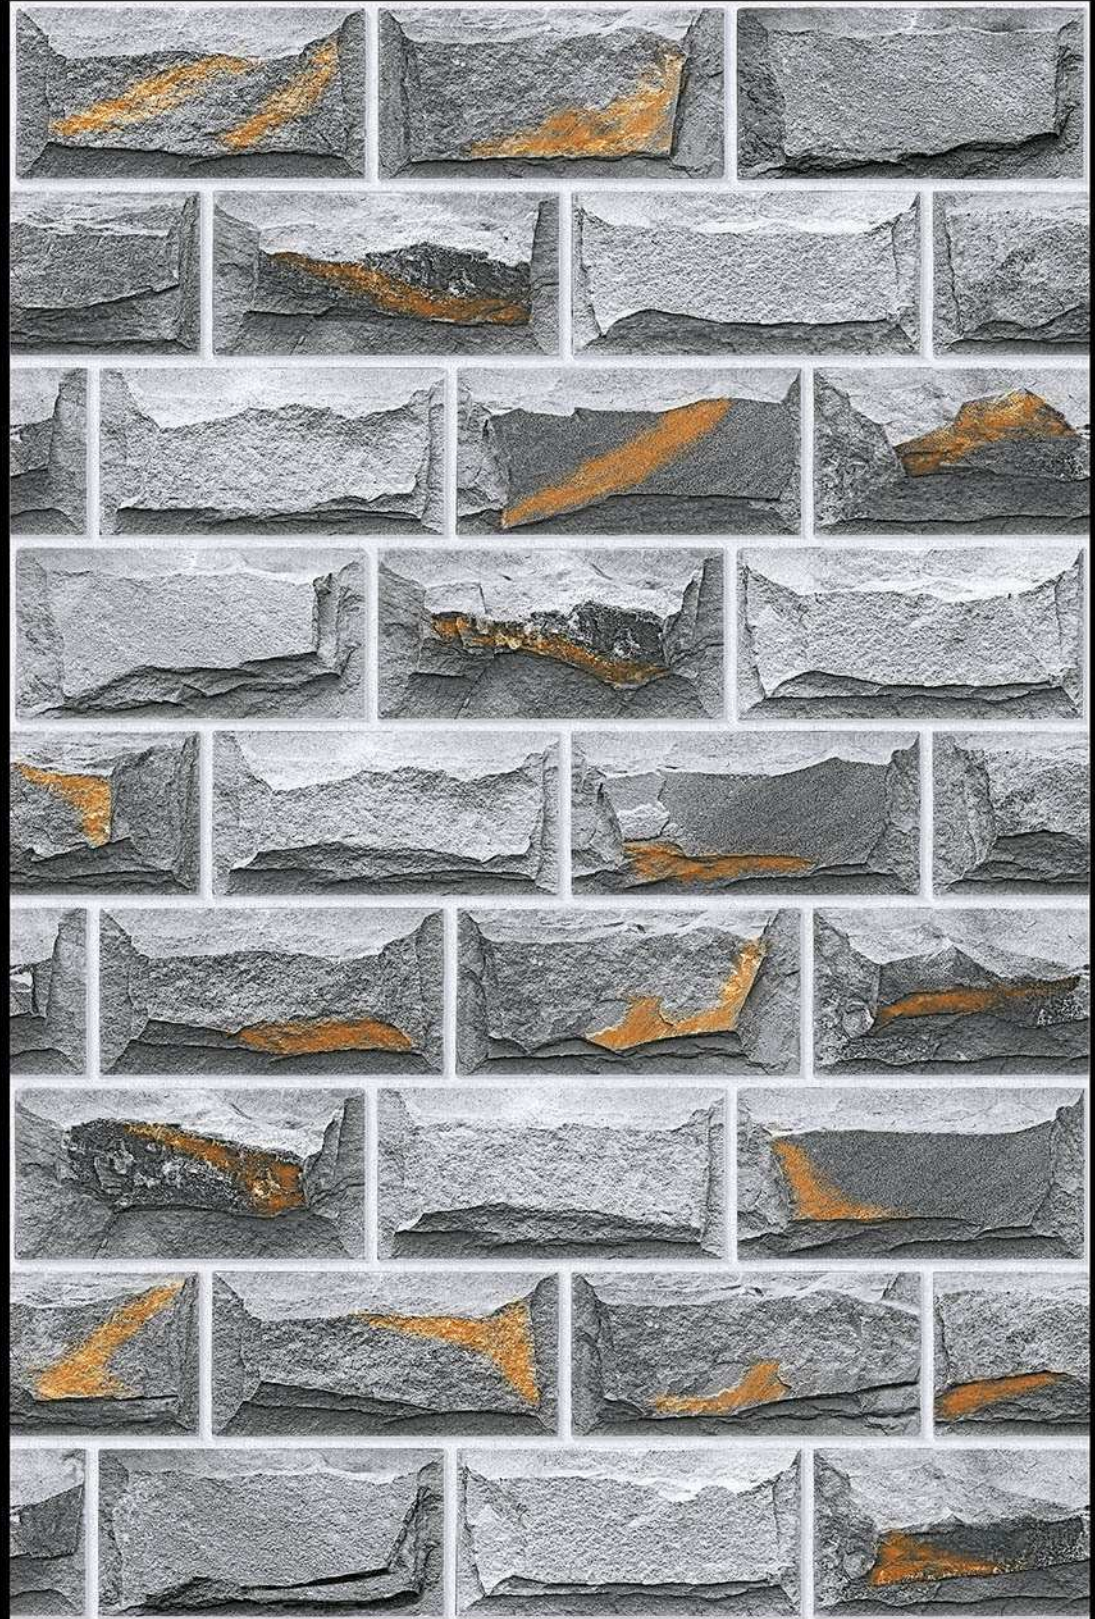

High Depth
Elevation

300x
600mm

SLOVAKIA - 01

HIGH-DEEP
PUNCH

NATURAL
LOOK

DURABLE
BODY

High Depth
Elevation

300x
600mm