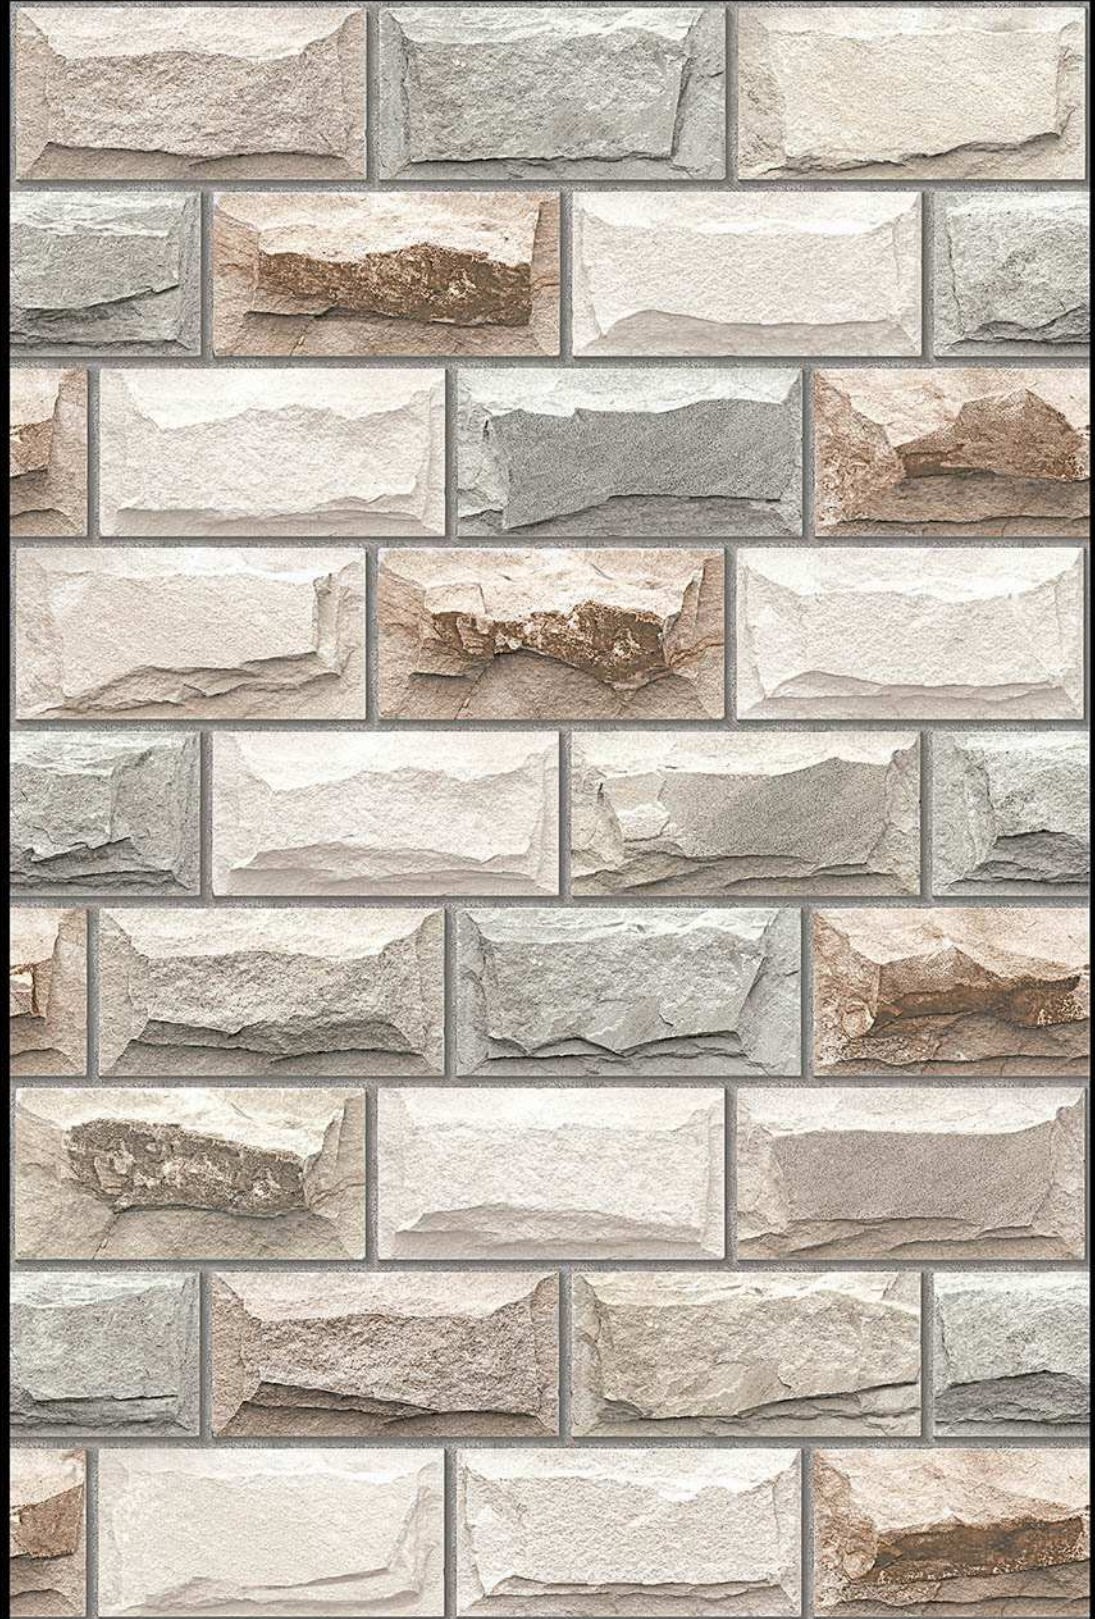

High Depth
Elevation

300x
600mm

SLOVAKIA - 01

HIGH-DEEP
PUNCH

NATURAL
LOOK

DURABLE
BODY