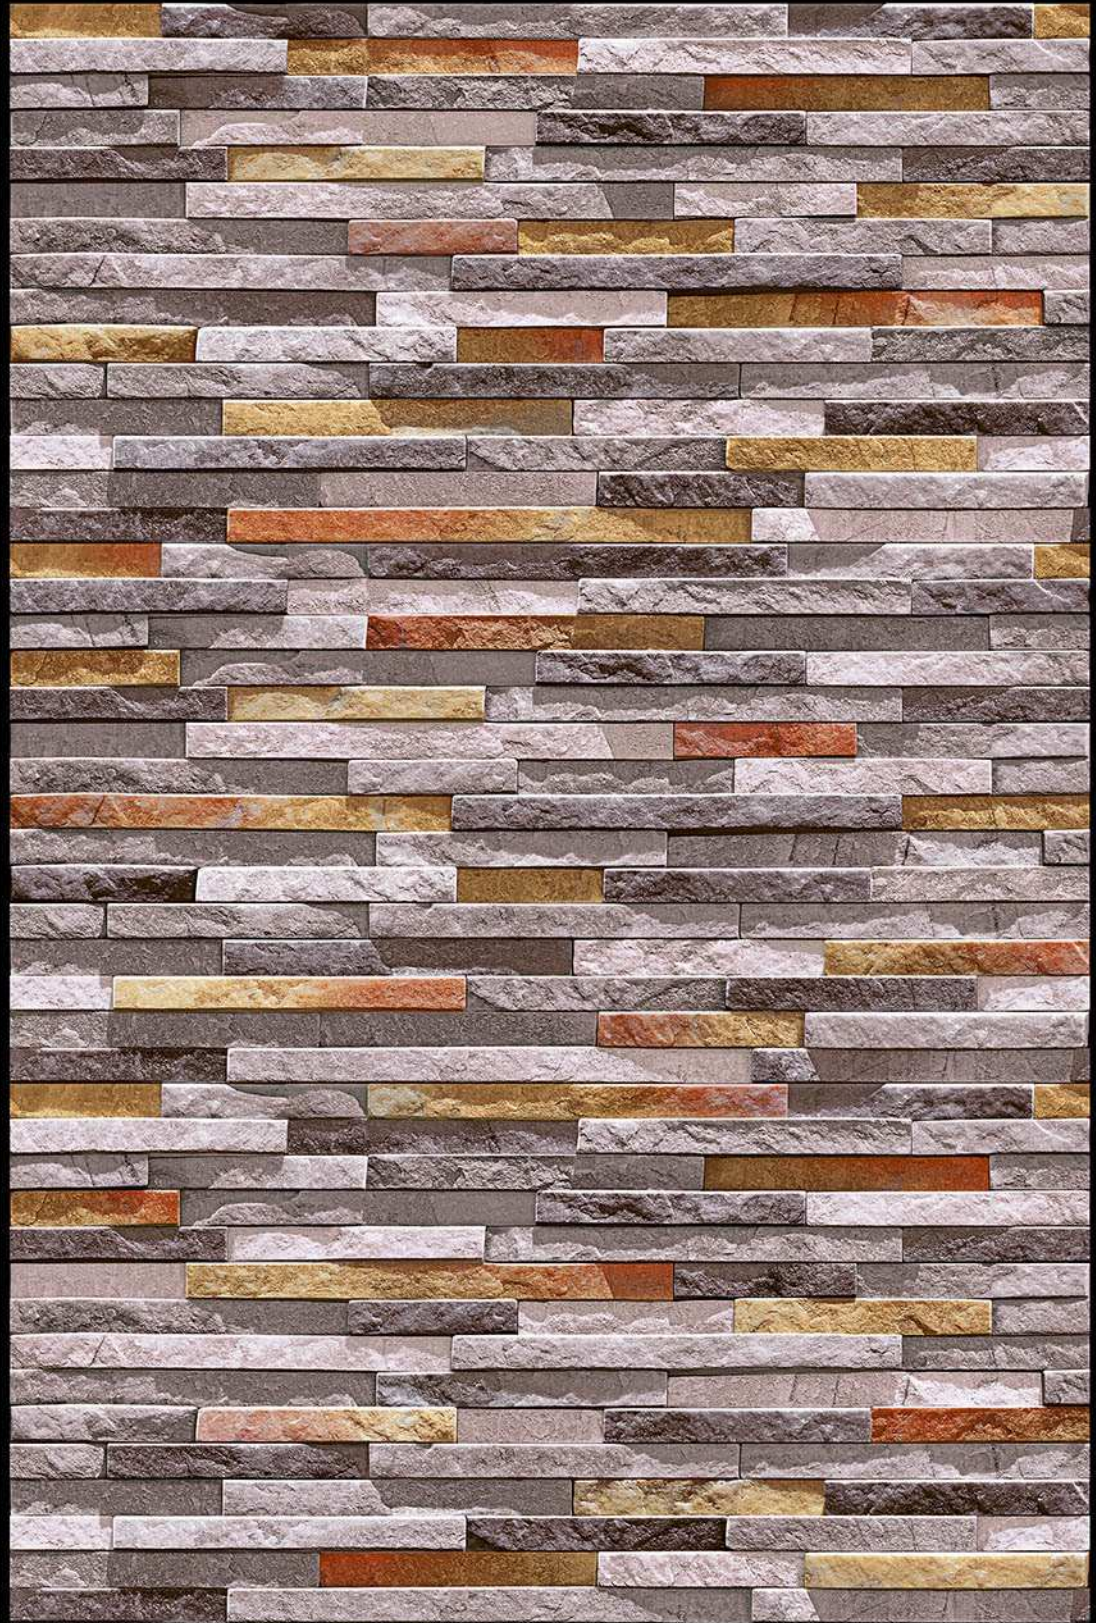

High Depth  
**Elevation**

300x  
600mm

**ROMANIA - 06**

HIGH-DEEP  
PUNCH

NATURAL  
LOOK

DURABLE  
BODY

High Depth  
**Elevation**

300x  
600mm