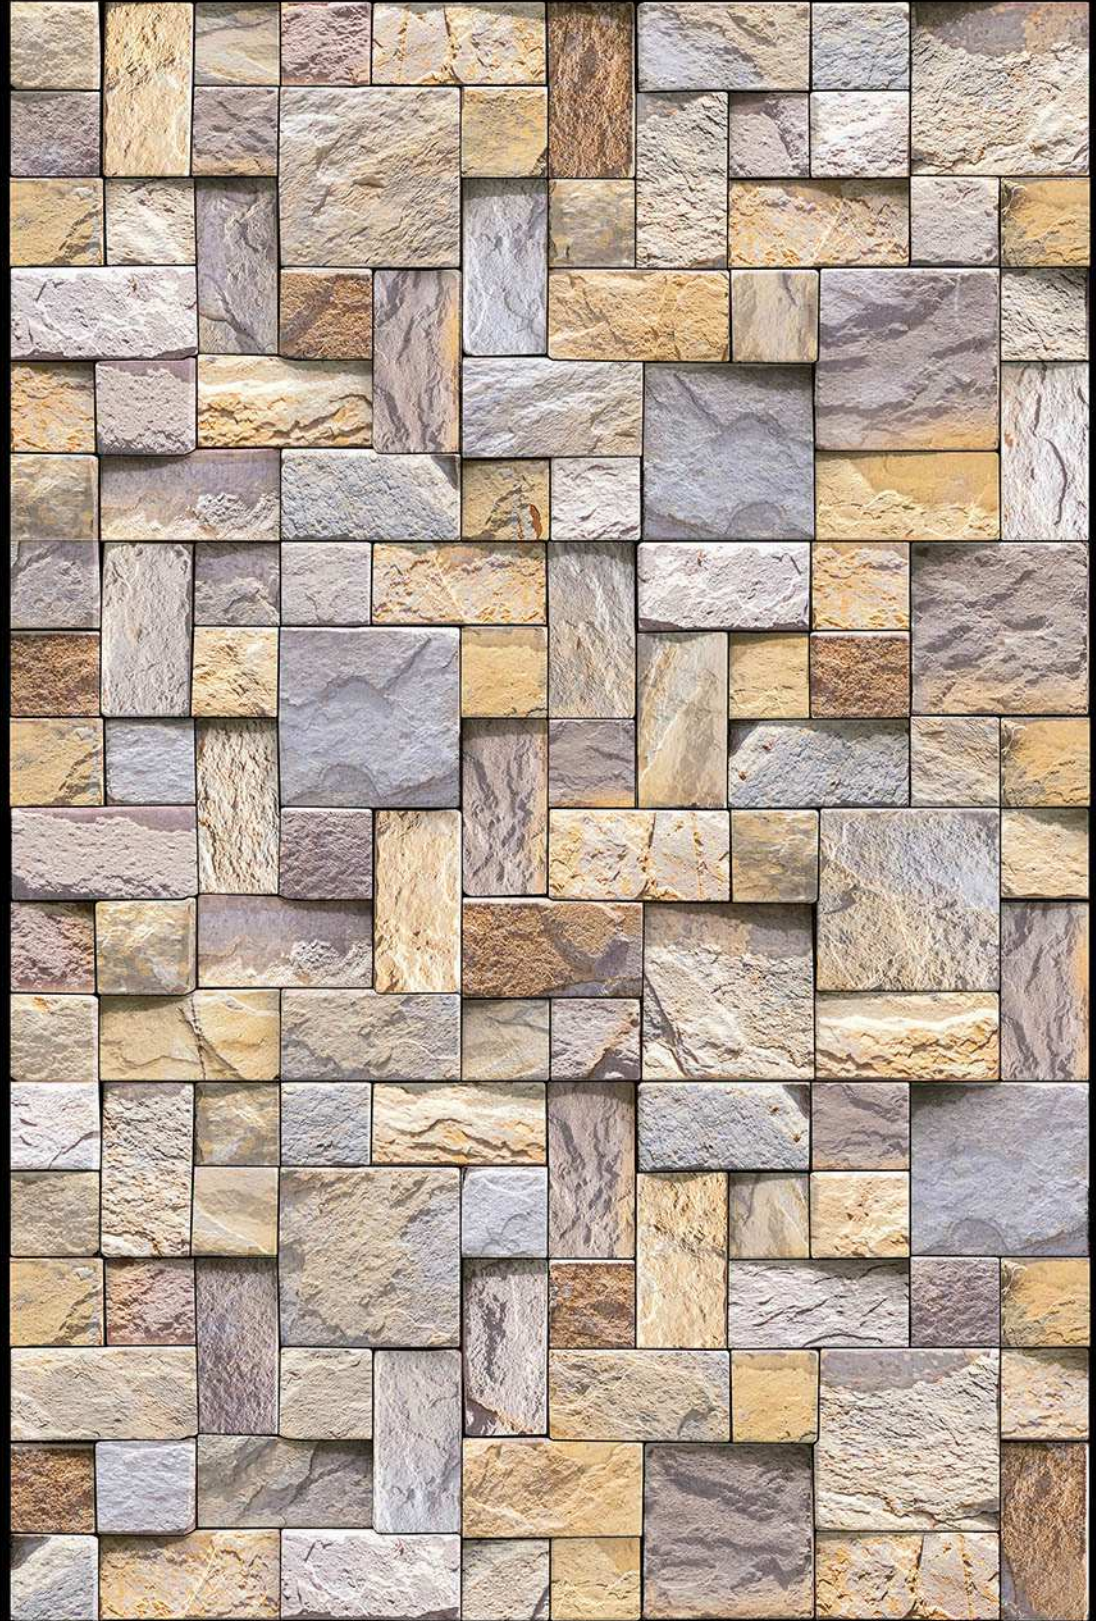

High Depth
Elevation

300x
600mm

MONACO - 11

HIGH-DEEP
PUNCH

NATURAL
LOOK

DURABLE
BODY