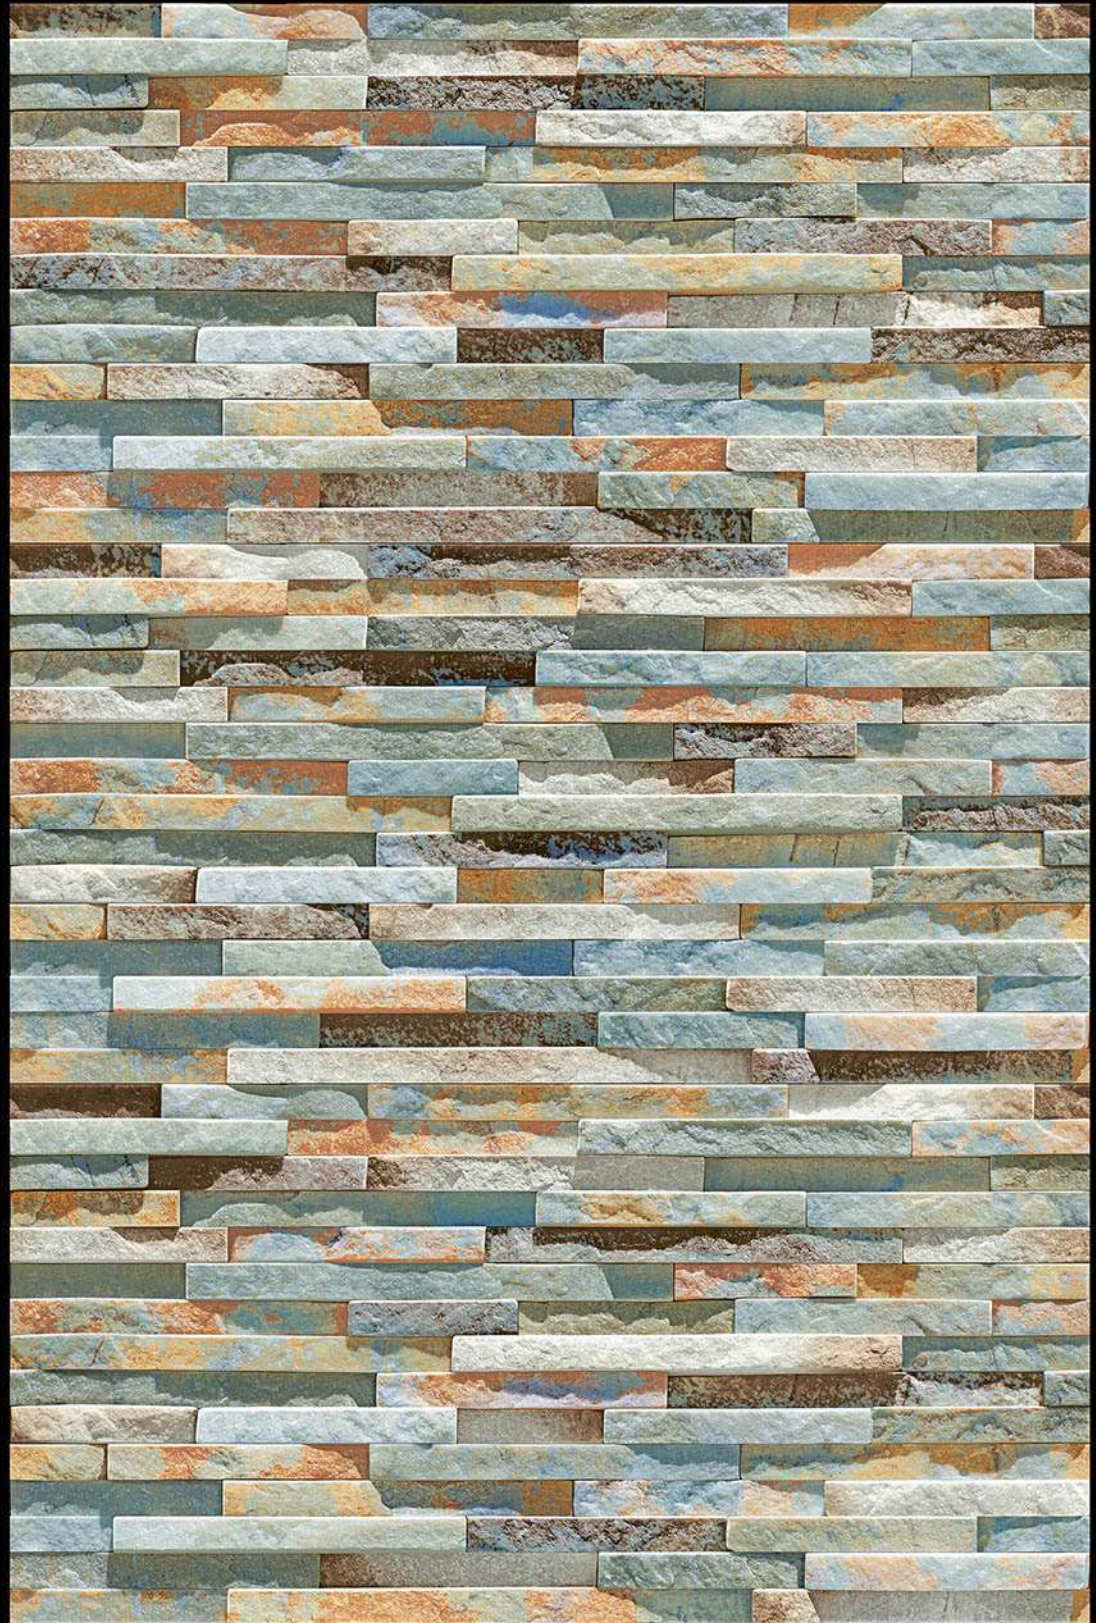

High Depth
Elevation

300x
600mm

ROMANIA - 02

HIGH-DEEP
PUNCH

NATURAL
LOOK

DURABLE
BODY