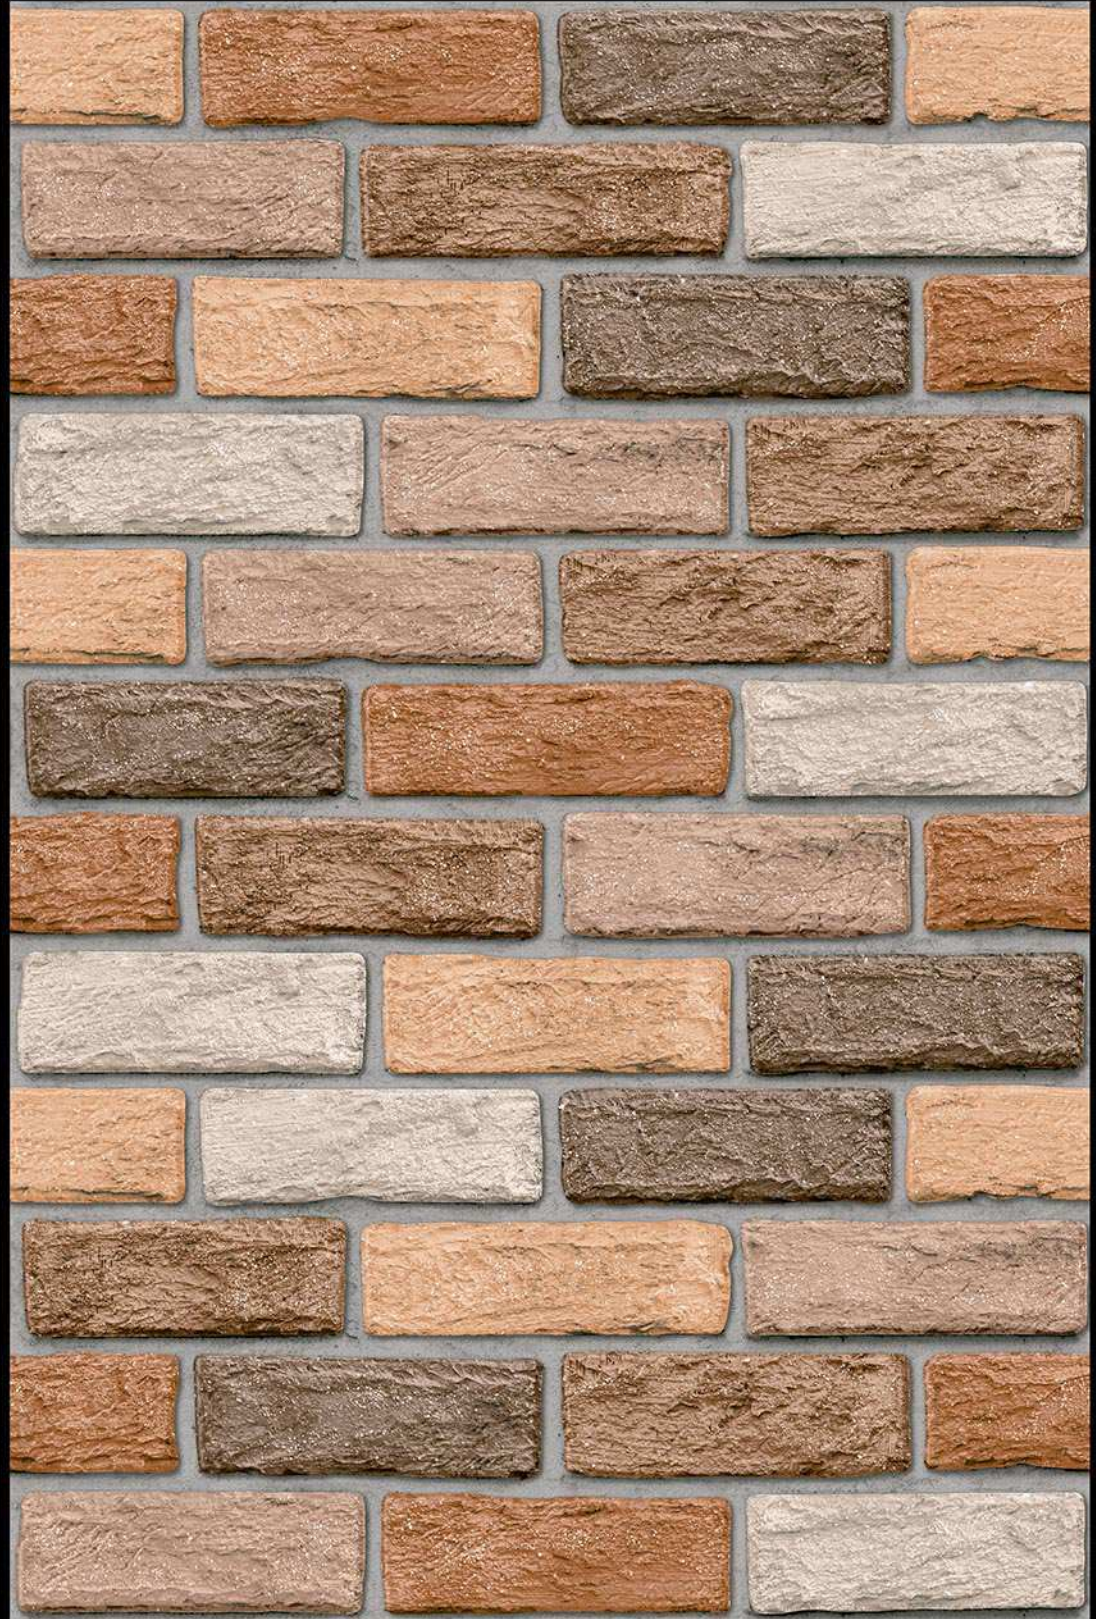

High Depth
Elevation

300x
600mm

AUSTRIA - 03

HIGH-DEEP
PUNCH

NATURAL
LOOK

DURABLE
BODY