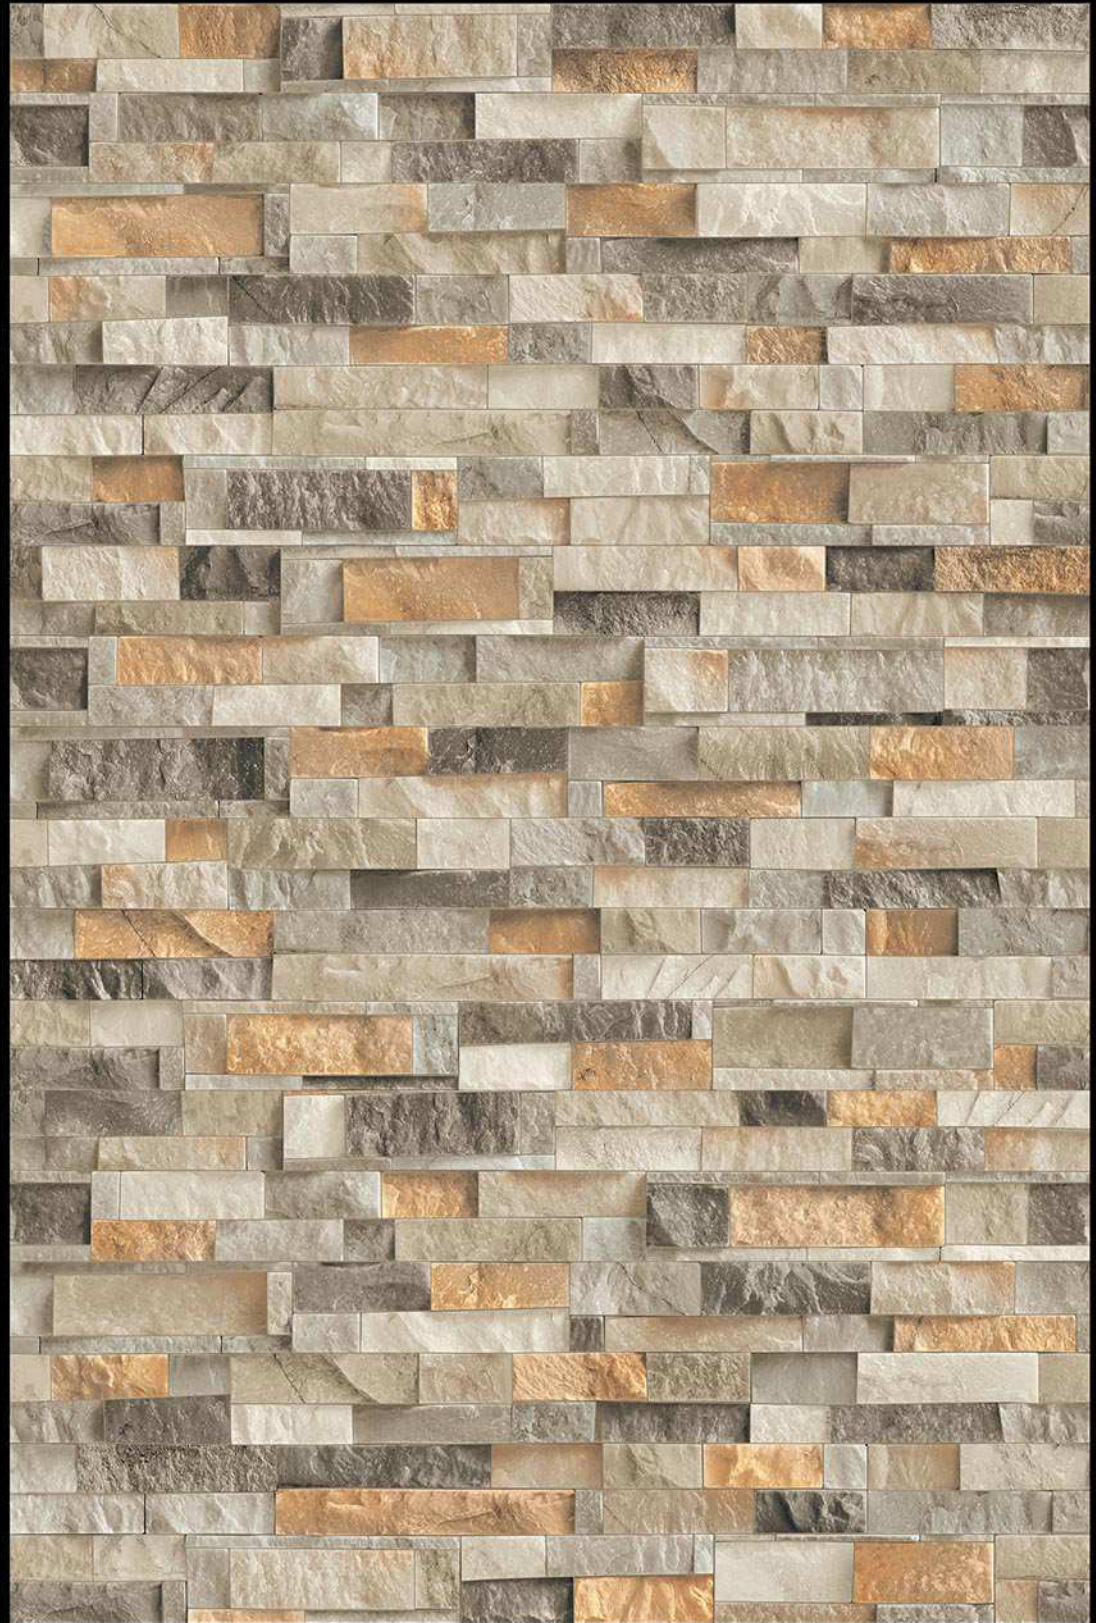

NATURAL
LOOK

DURABLE
BODY

High Depth
Elevation

300x
600mm

LATVIA - 10

HIGH-DEEP
PUNCH

NATURAL
LOOK

DURABLE
BODY