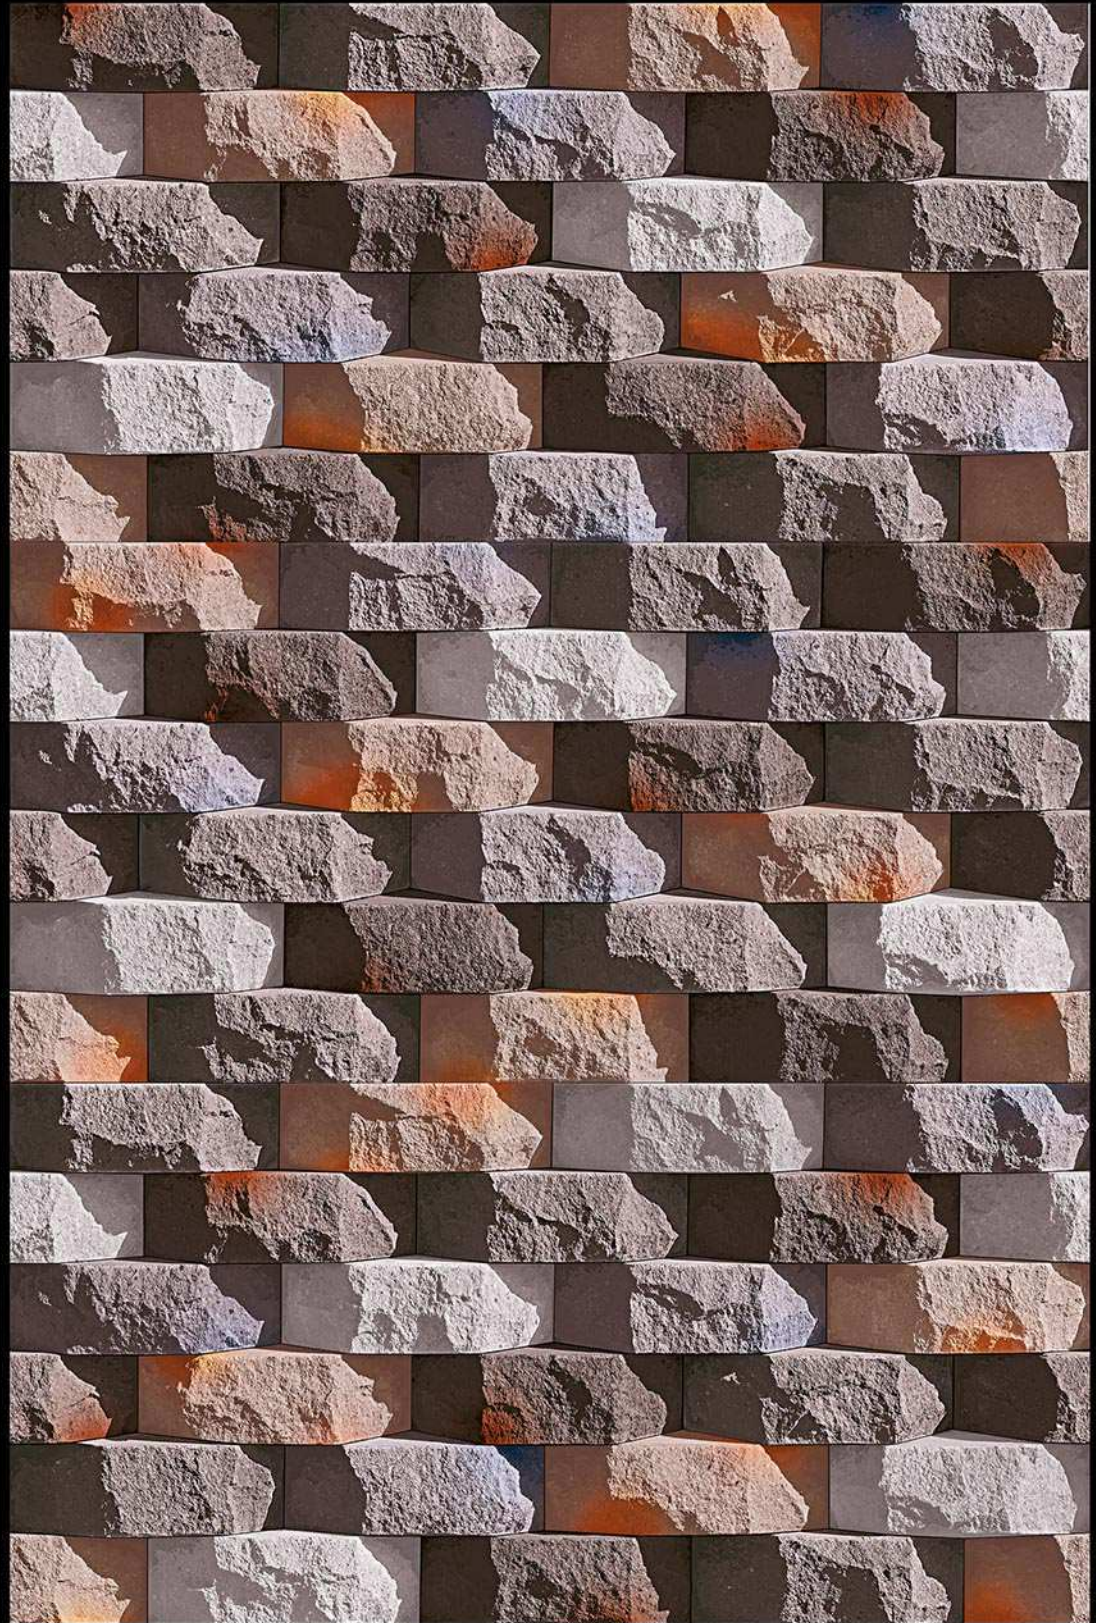

ESTONIA - 03

HIGH-DEEP
PUNCH

NATURAL
LOOK

DURABLE
BODY

High Depth
Elevation

300x
600mm

ESTONIA - 04

HIGH-DEEP
PUNCH