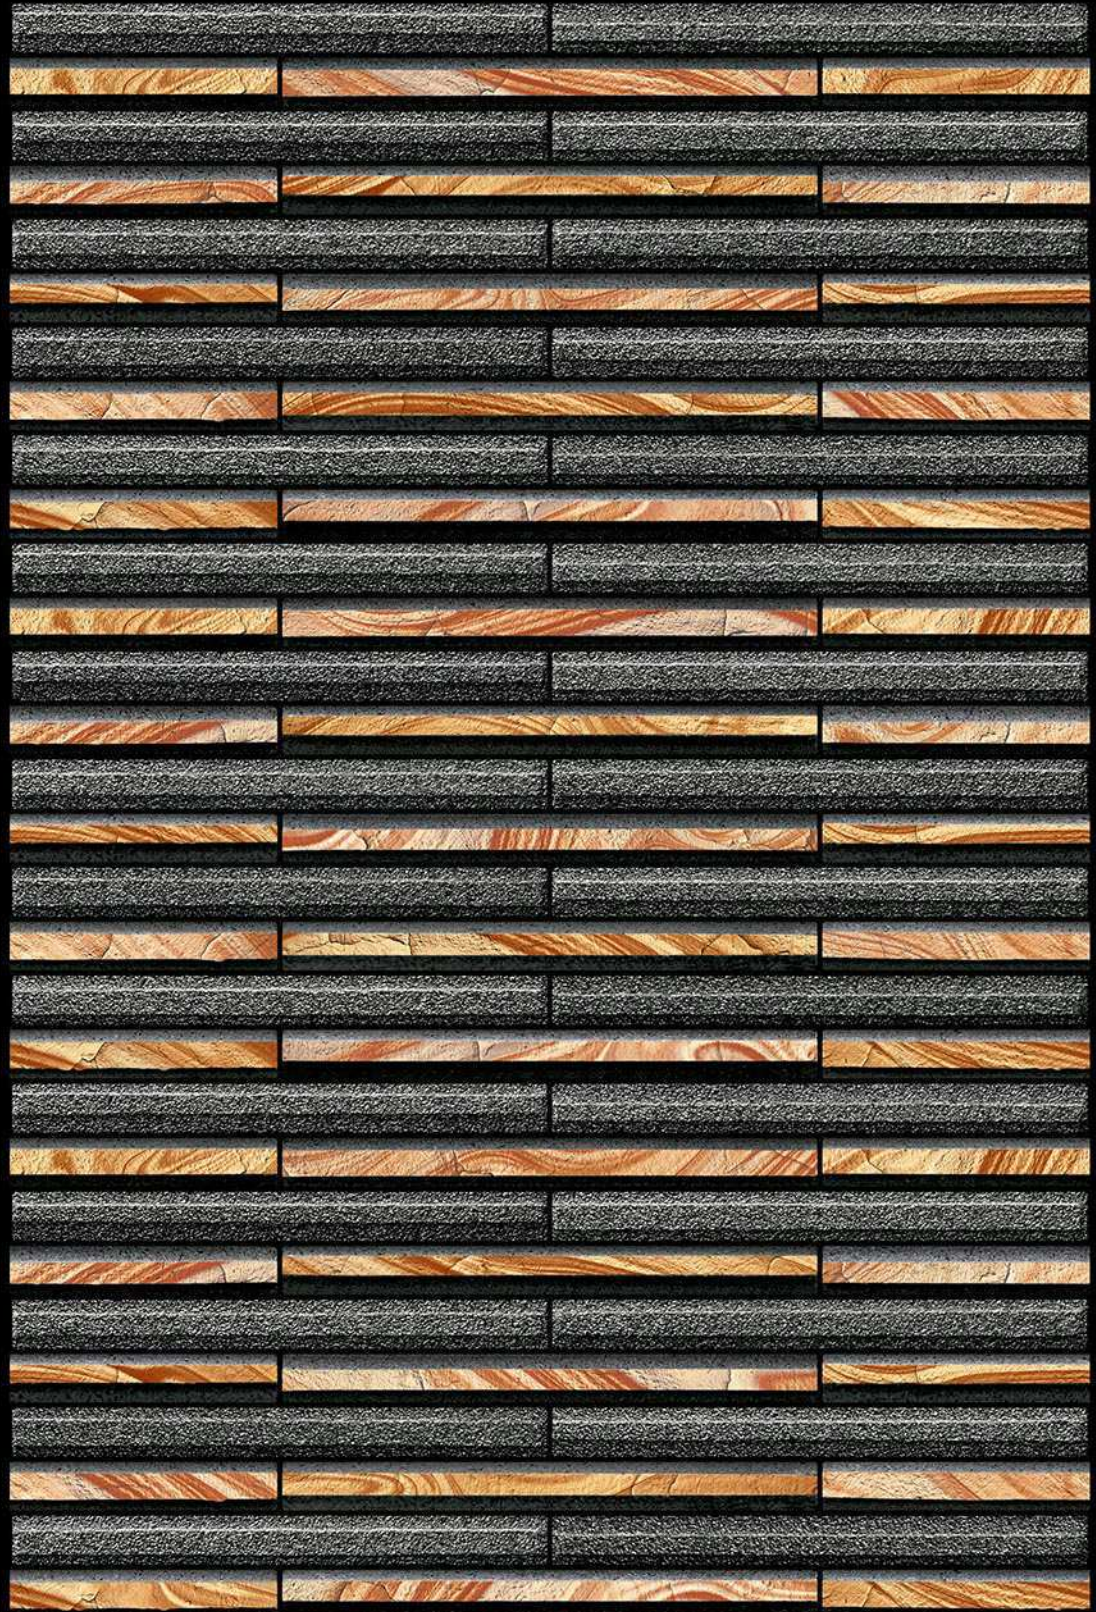

High Depth
Elevation

300x
600mm

BELARUS - 05

HIGH-DEEP
PUNCH

NATURAL
LOOK

DURABLE
BODY