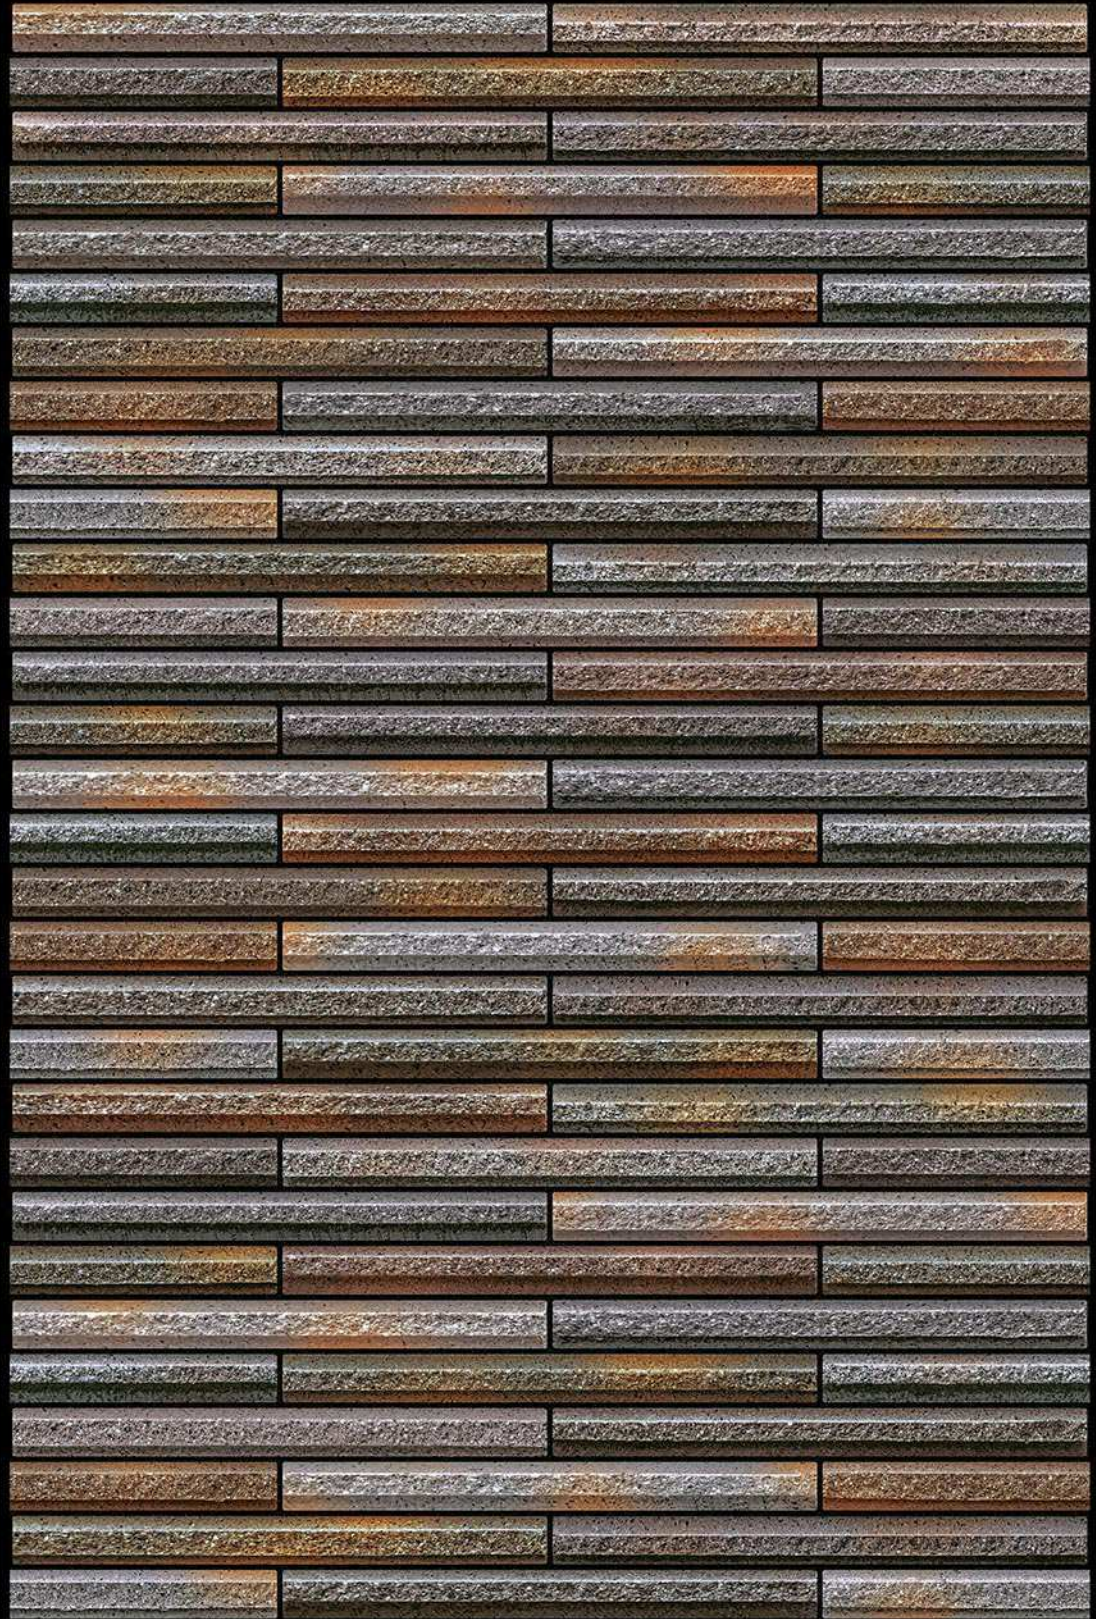

High Depth
Elevation

300x
600mm

BELARUS - 01

HIGH-DEEP
PUNCH

NATURAL
LOOK

DURABLE
BODY

High Depth
Elevation

300x
600mm