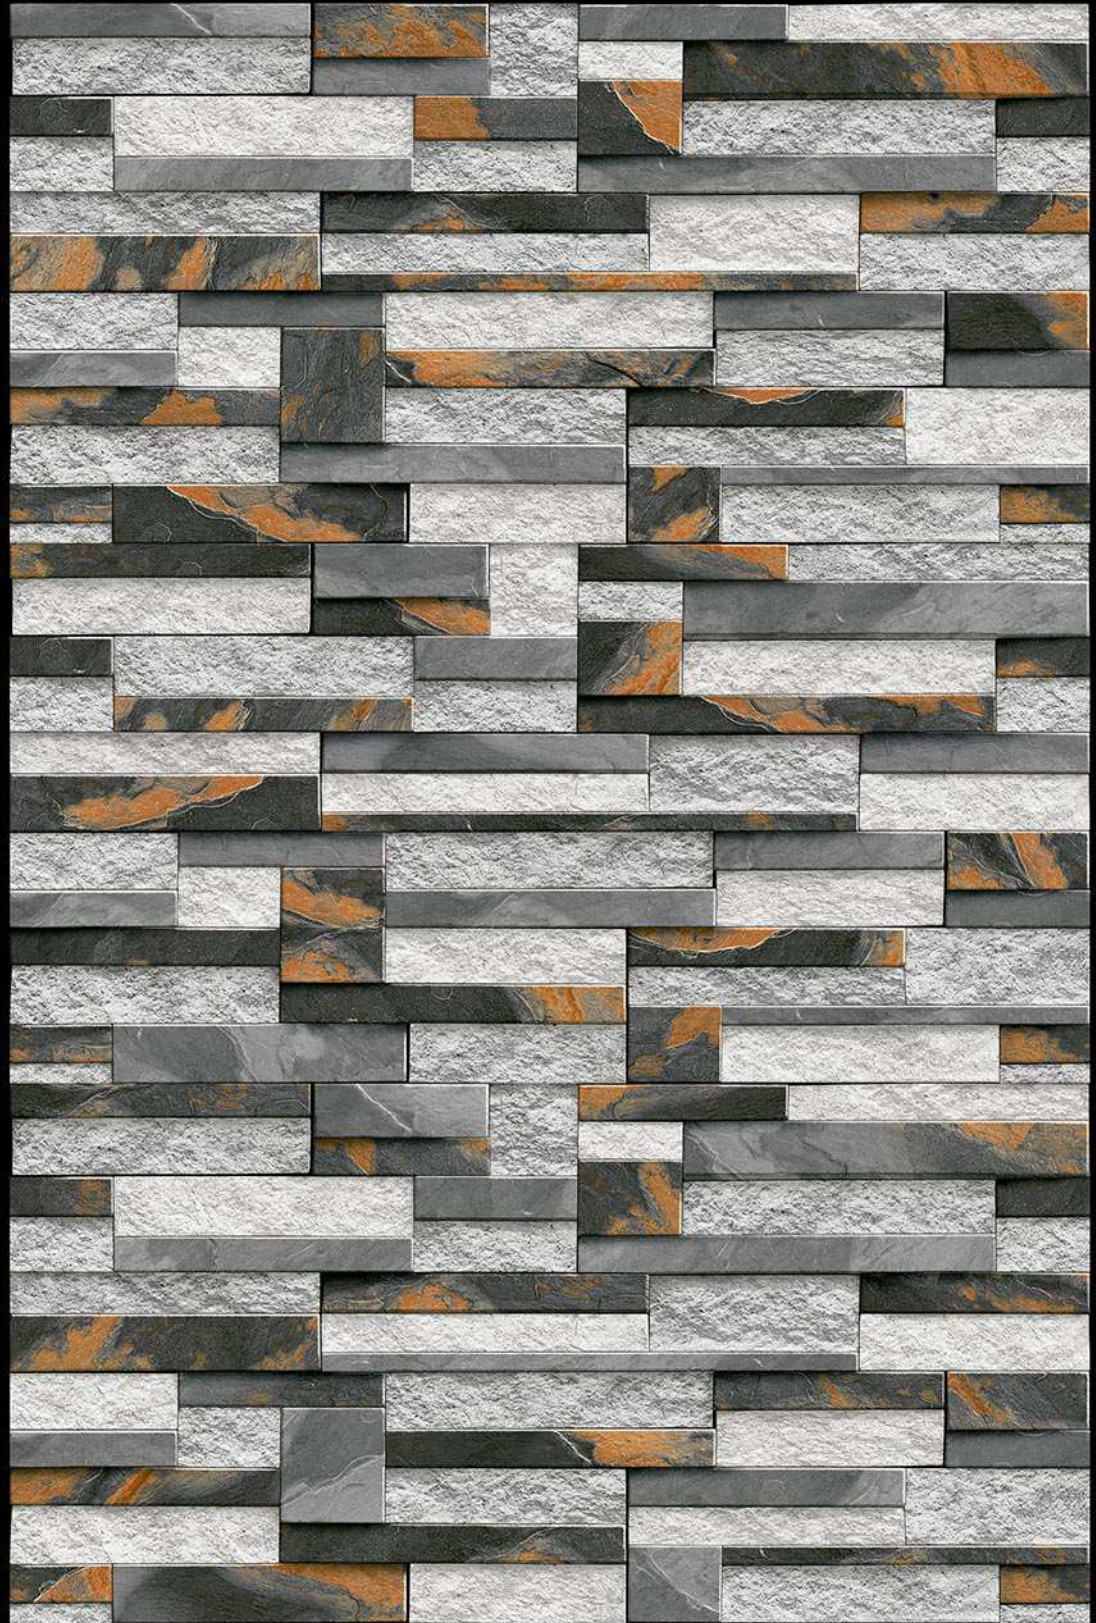

High Depth
Elevation

300x
600mm

CROATIA - 08

HIGH-DEEP
PUNCH

NATURAL
LOOK

DURABLE
BODY

High Depth
Elevation

300x
600mm