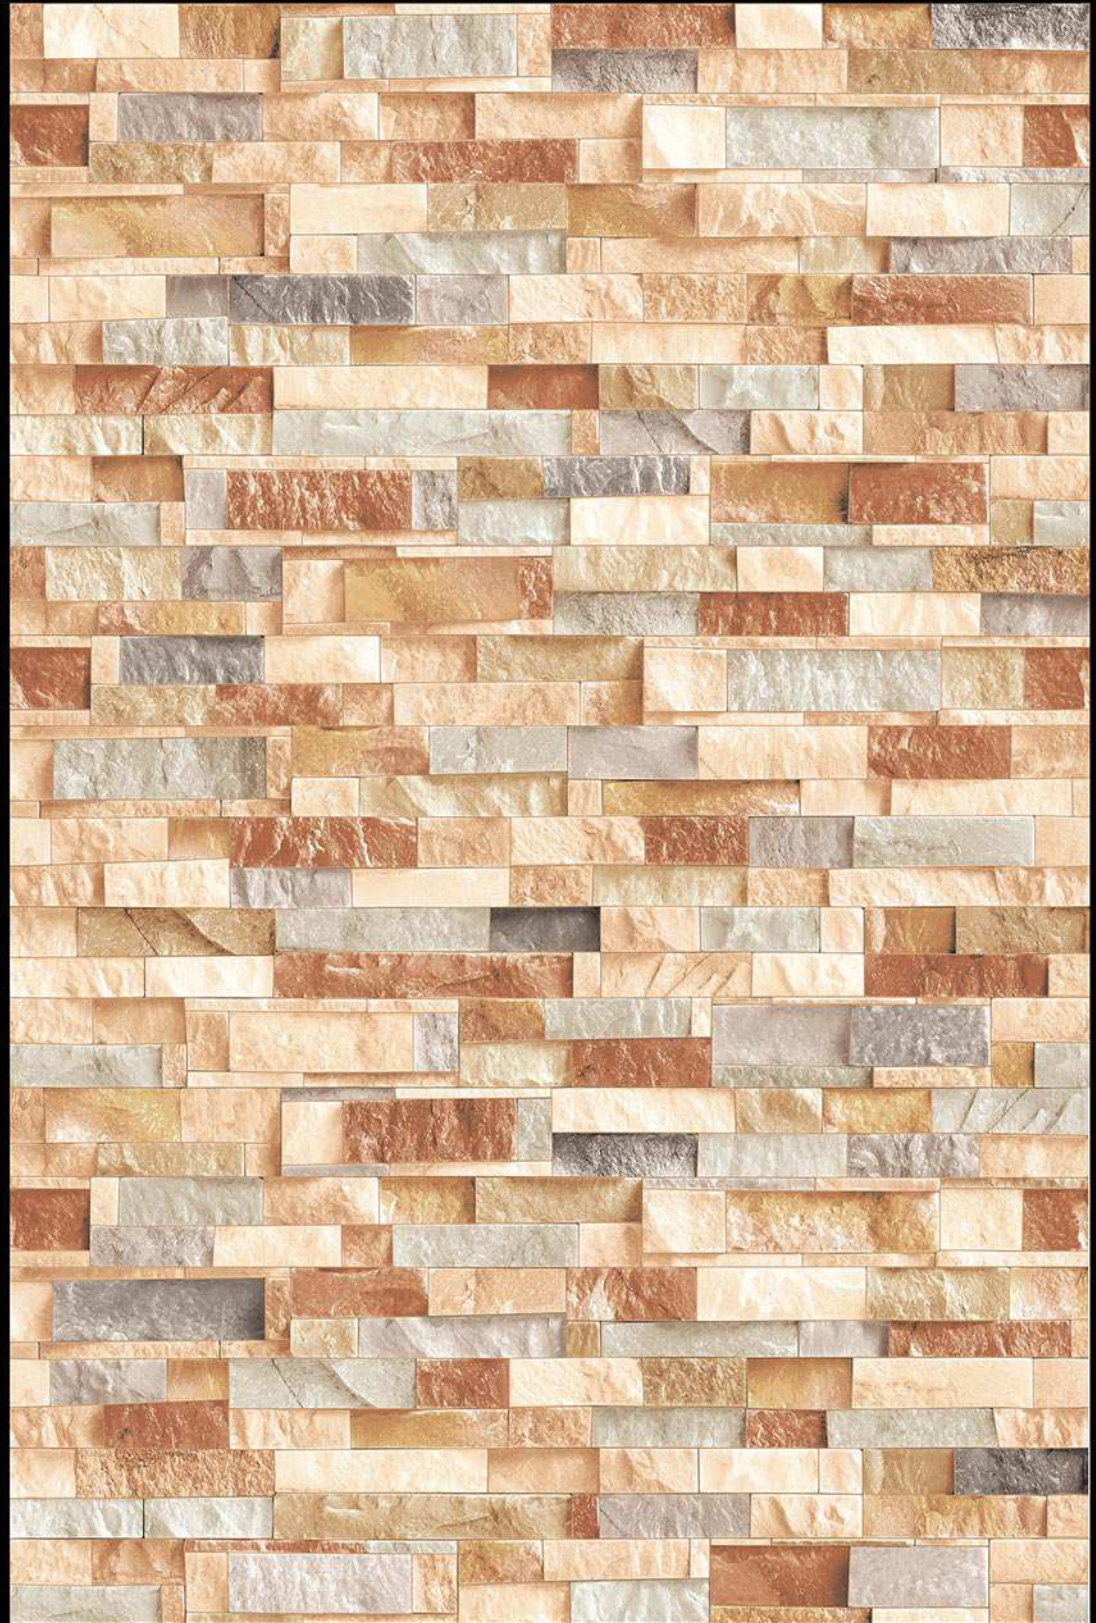

NATURAL
LOOK

DURABLE
BODY

High Depth
Elevation

300x
600mm

LATVIA - 02

HIGH-DEEP
PUNCH

NATURAL
LOOK

DURABLE
BODY