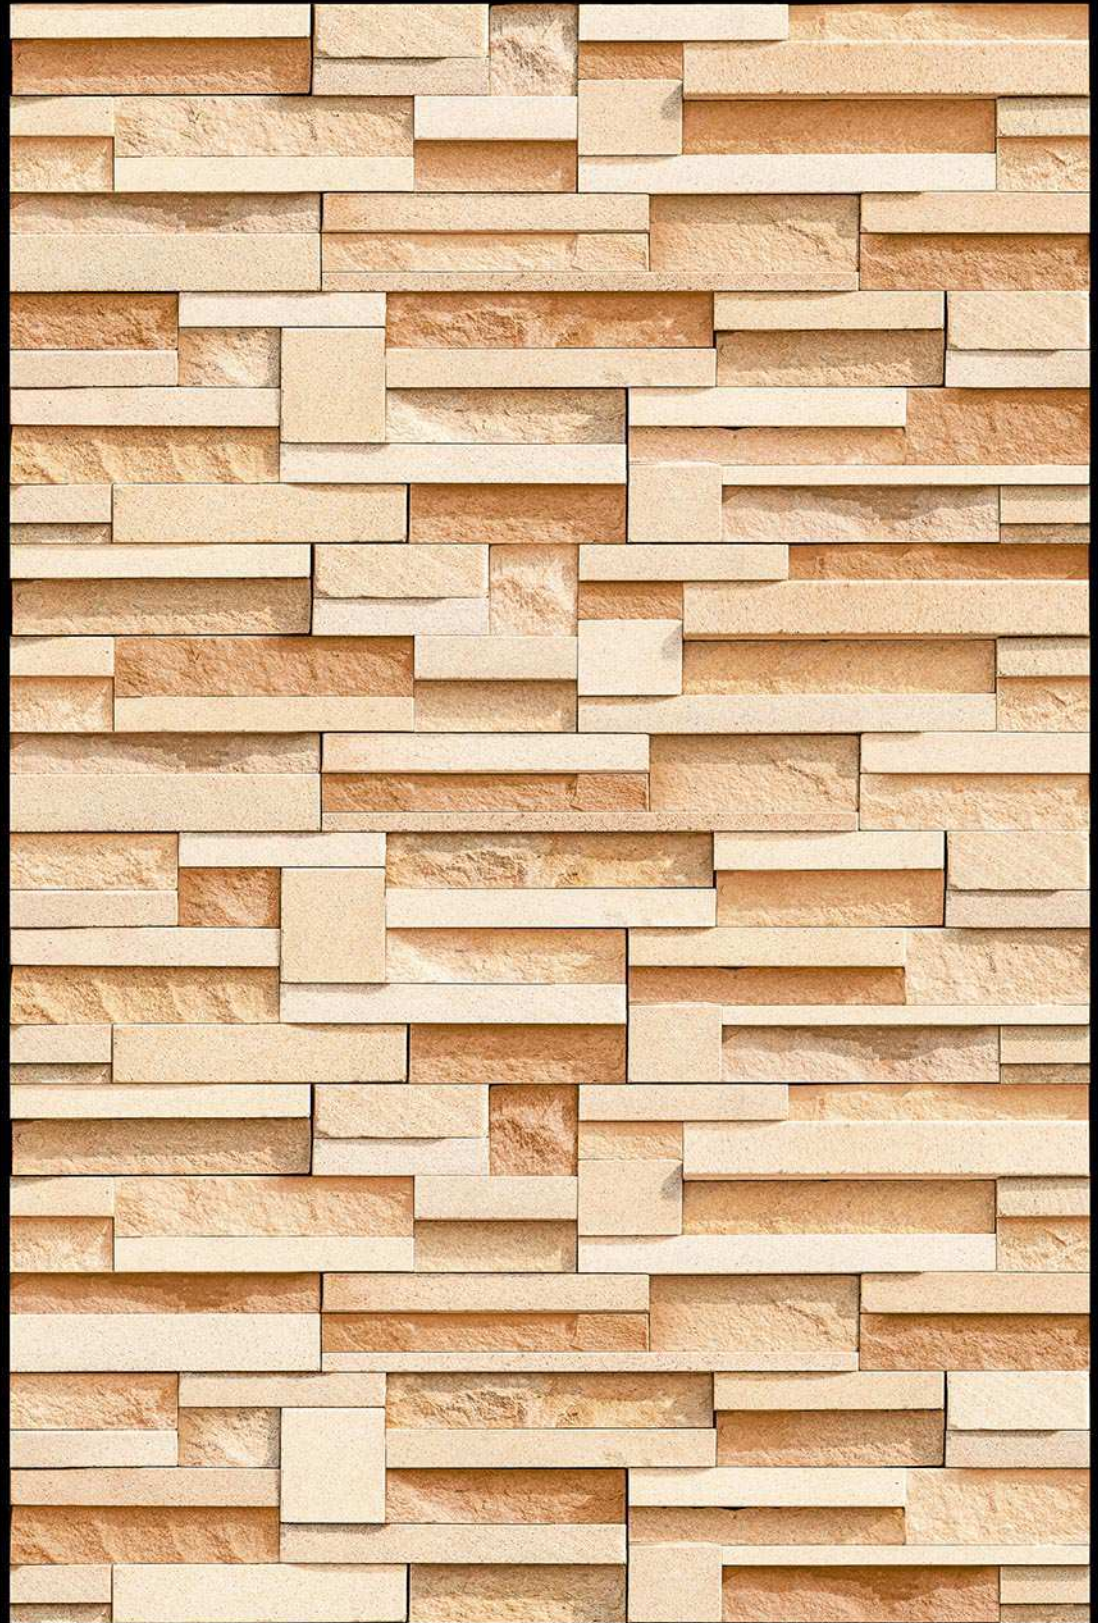

High Depth
Elevation

300x
600mm

BELARUS - 09

HIGH-DEEP
PUNCH

NATURAL
LOOK

DURABLE
BODY

High Depth
Elevation

300x
600mm