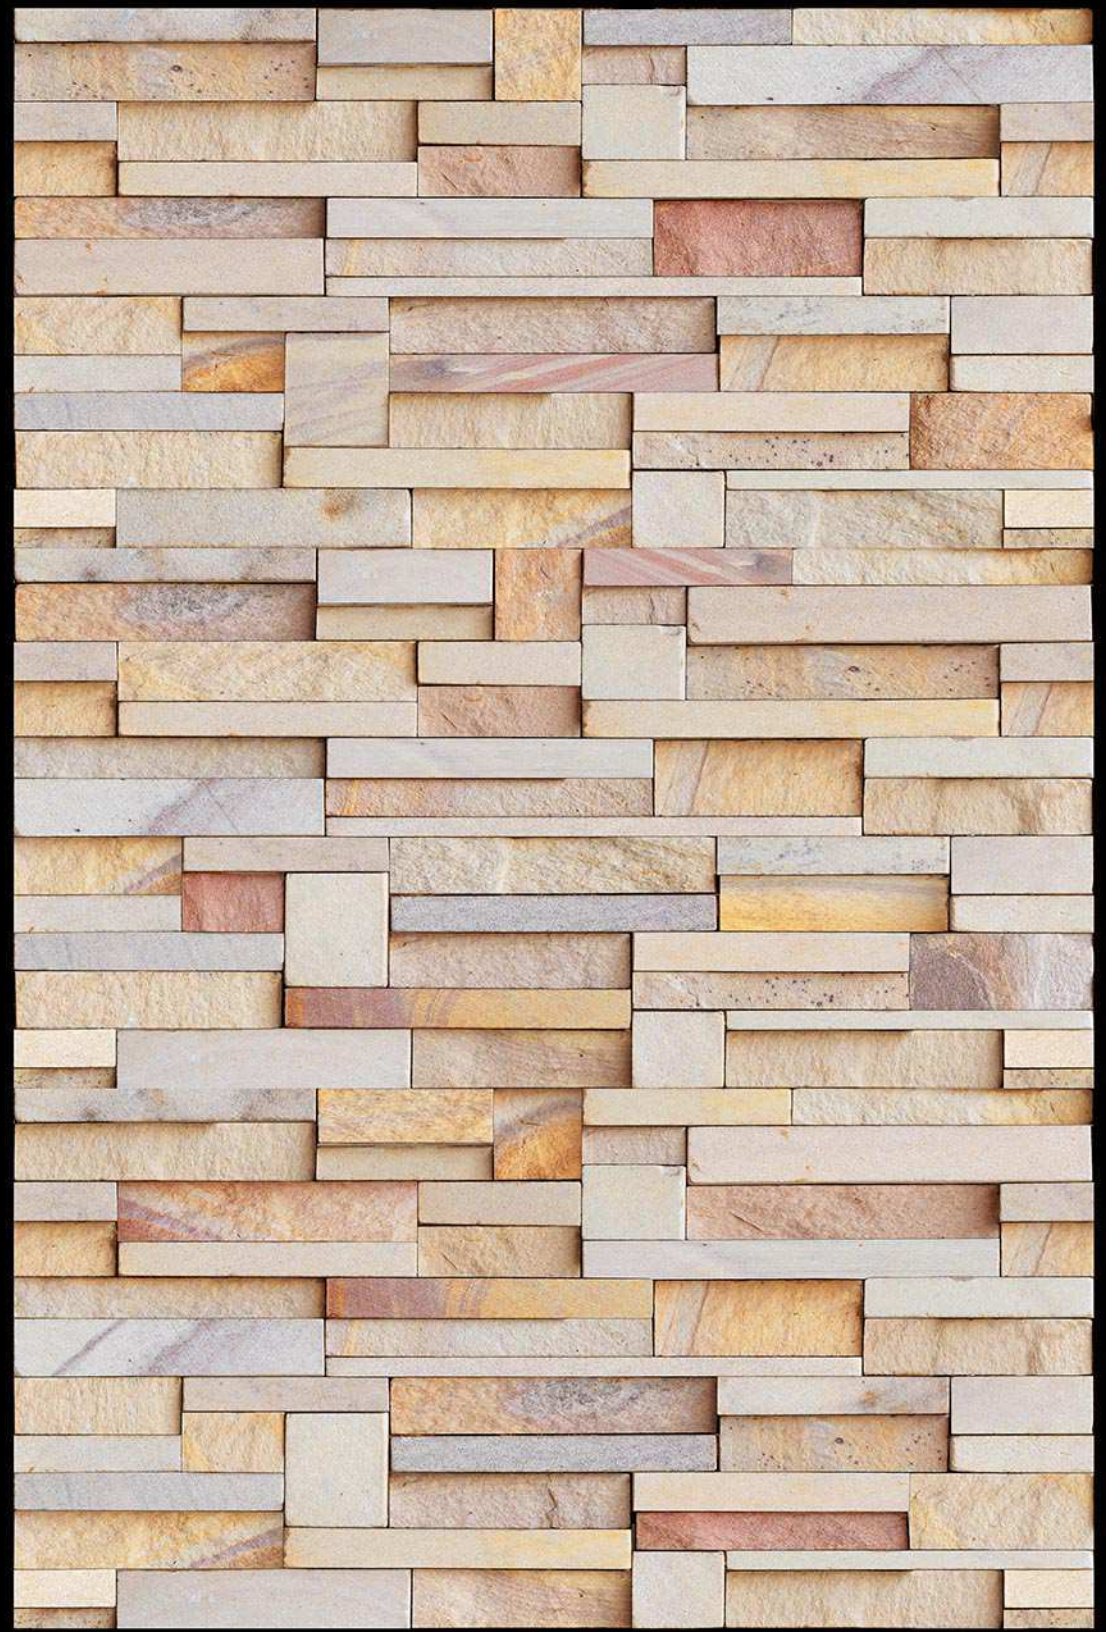

High Depth
Elevation

300x
600mm

CROATIA - 10

HIGH-DEEP
PUNCH

NATURAL
LOOK

DURABLE
BODY