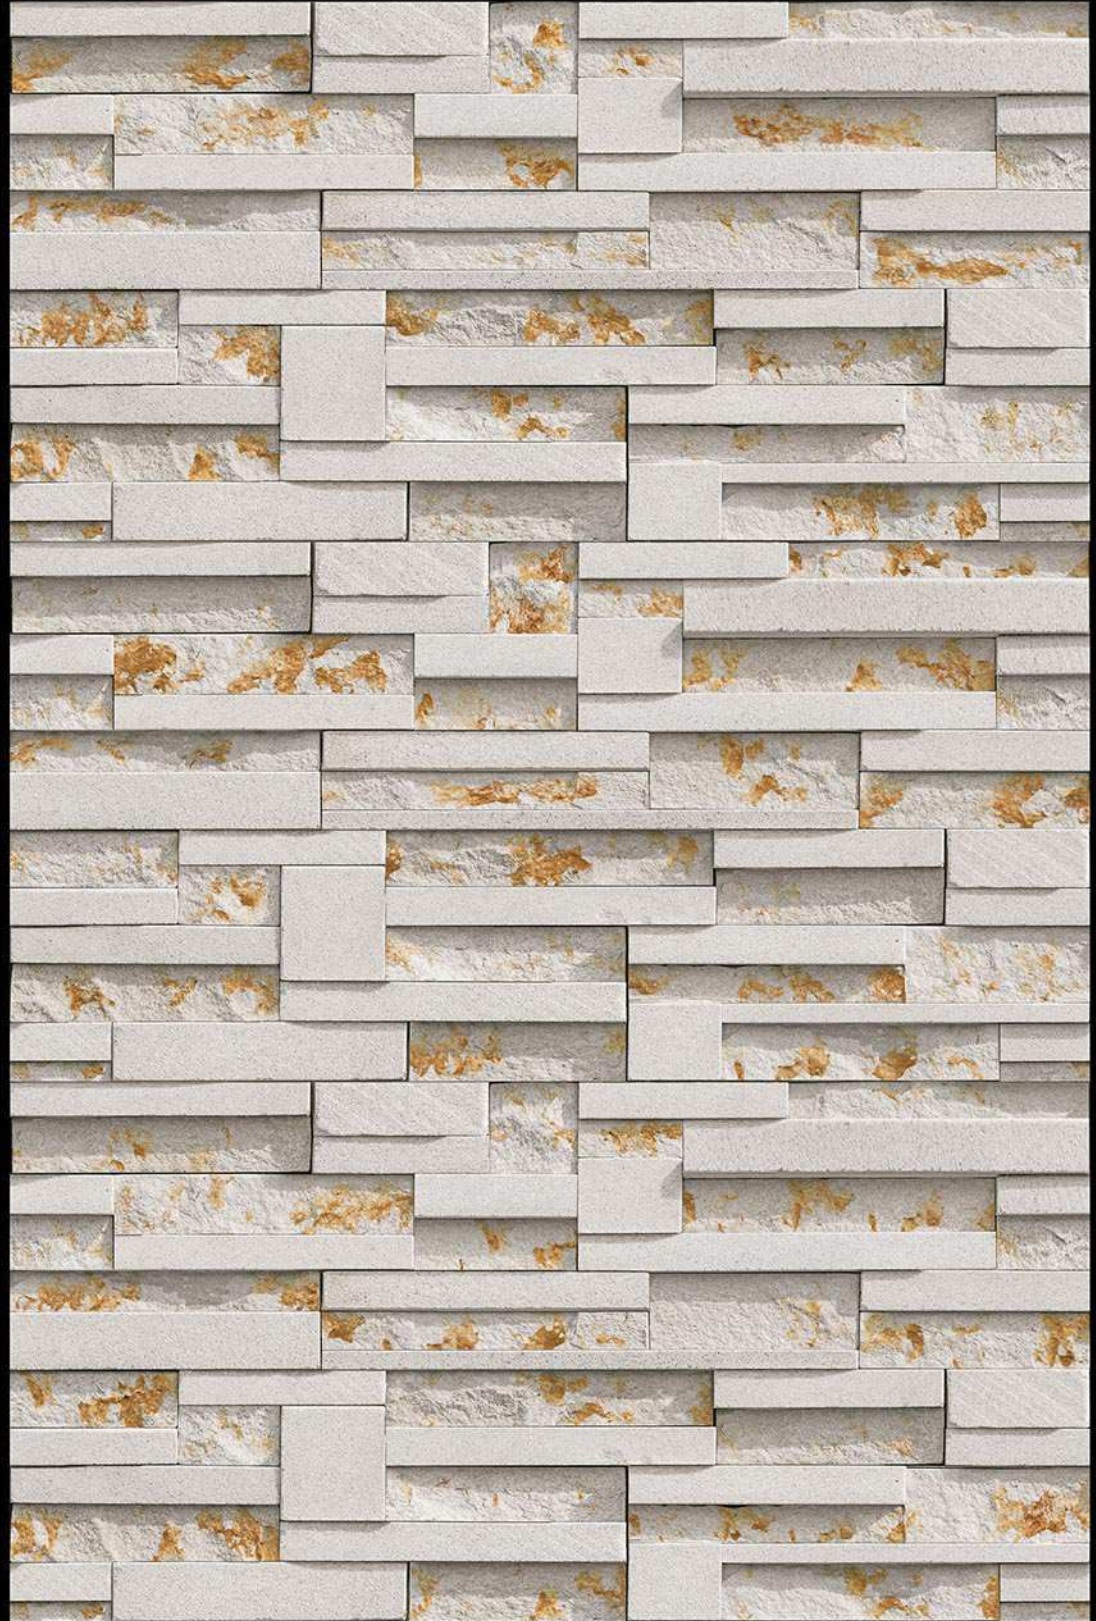

NATURAL
LOOK

DURABLE
BODY

High Depth
Elevation

300x
600mm

CROATIA - 03

HIGH-DEEP
PUNCH

NATURAL
LOOK

DURABLE
BODY