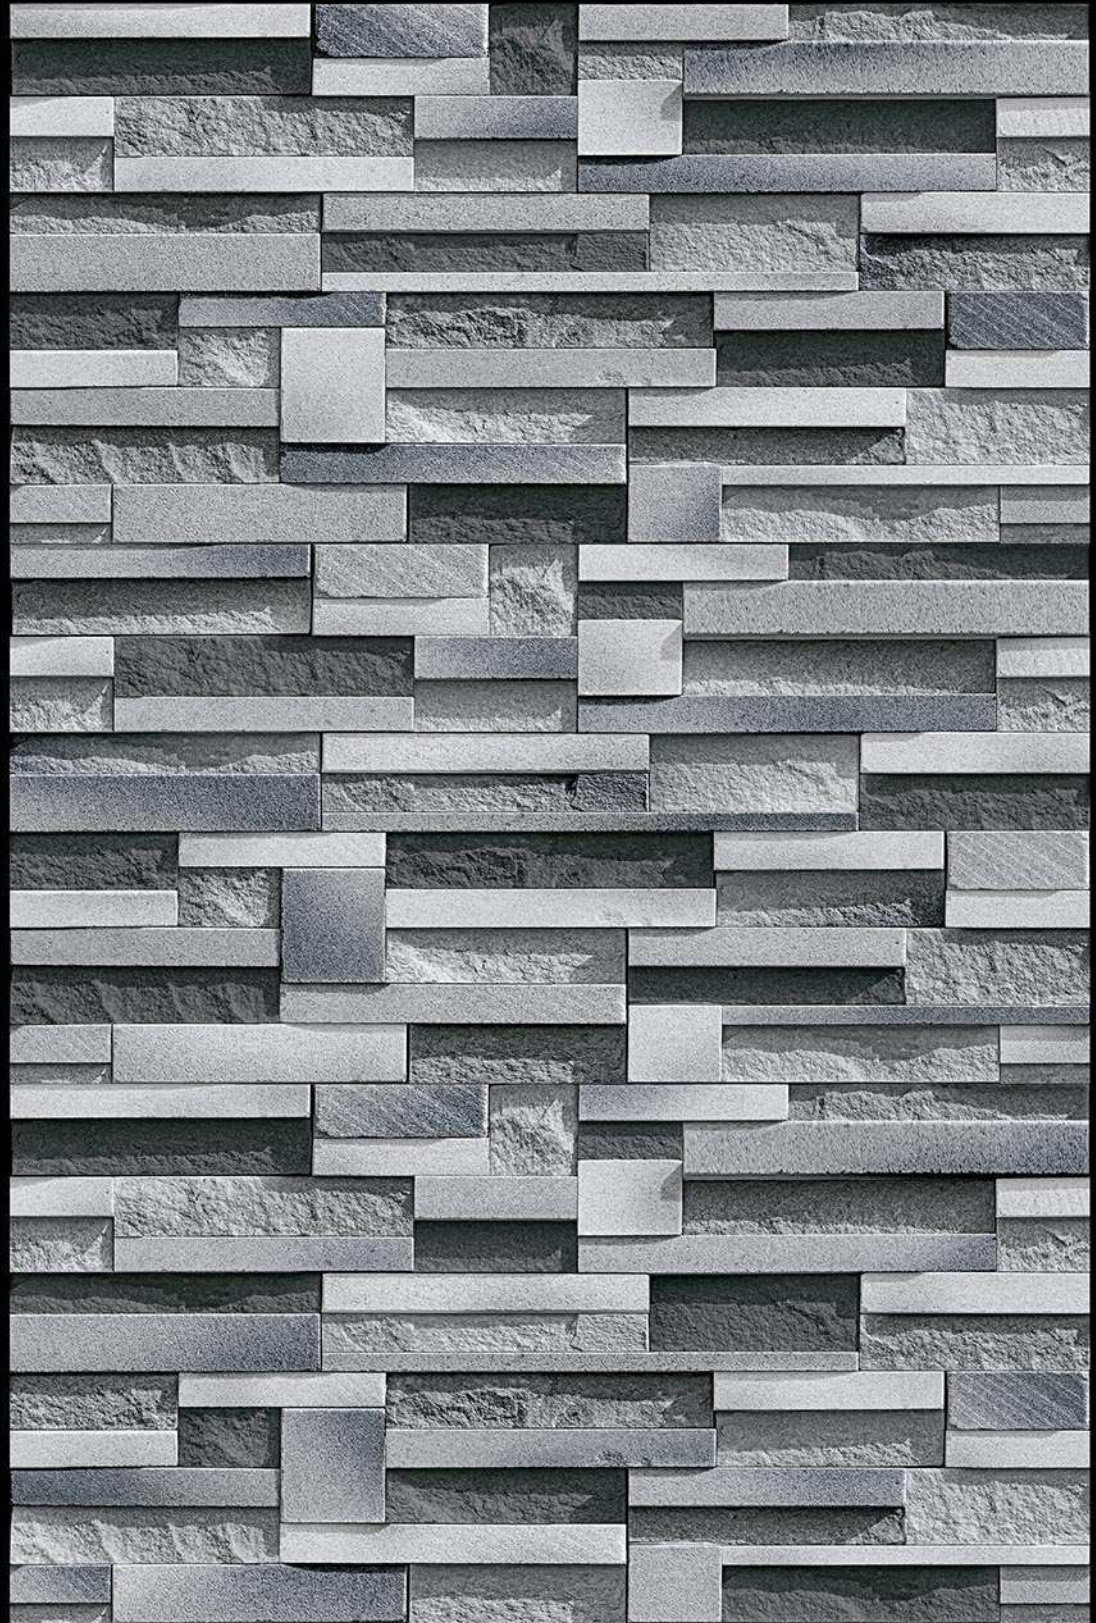

High Depth
Elevation

300x
600mm

CROATIA - 04

HIGH-DEEP
PUNCH

NATURAL
LOOK

DURABLE
BODY