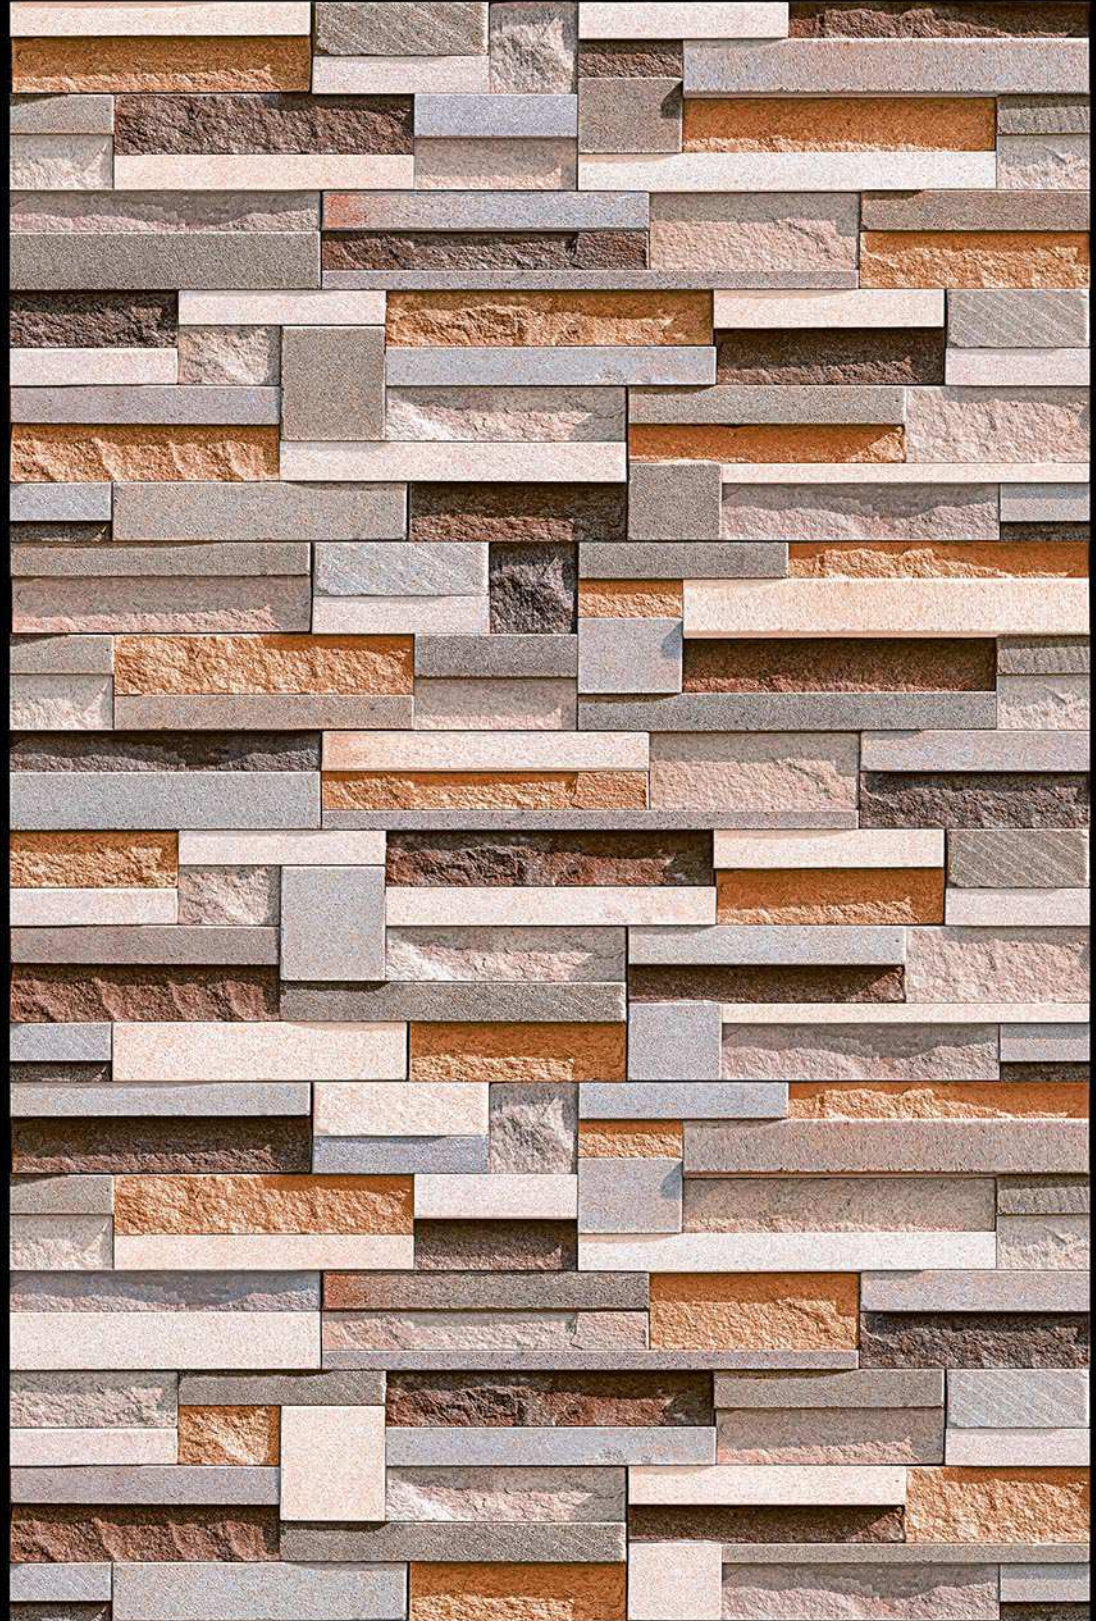

High Depth
Elevation

300x
600mm

CROATIA - 04

HIGH-DEEP
PUNCH

NATURAL
LOOK

DURABLE
BODY

High Depth
Elevation

300x
600mm