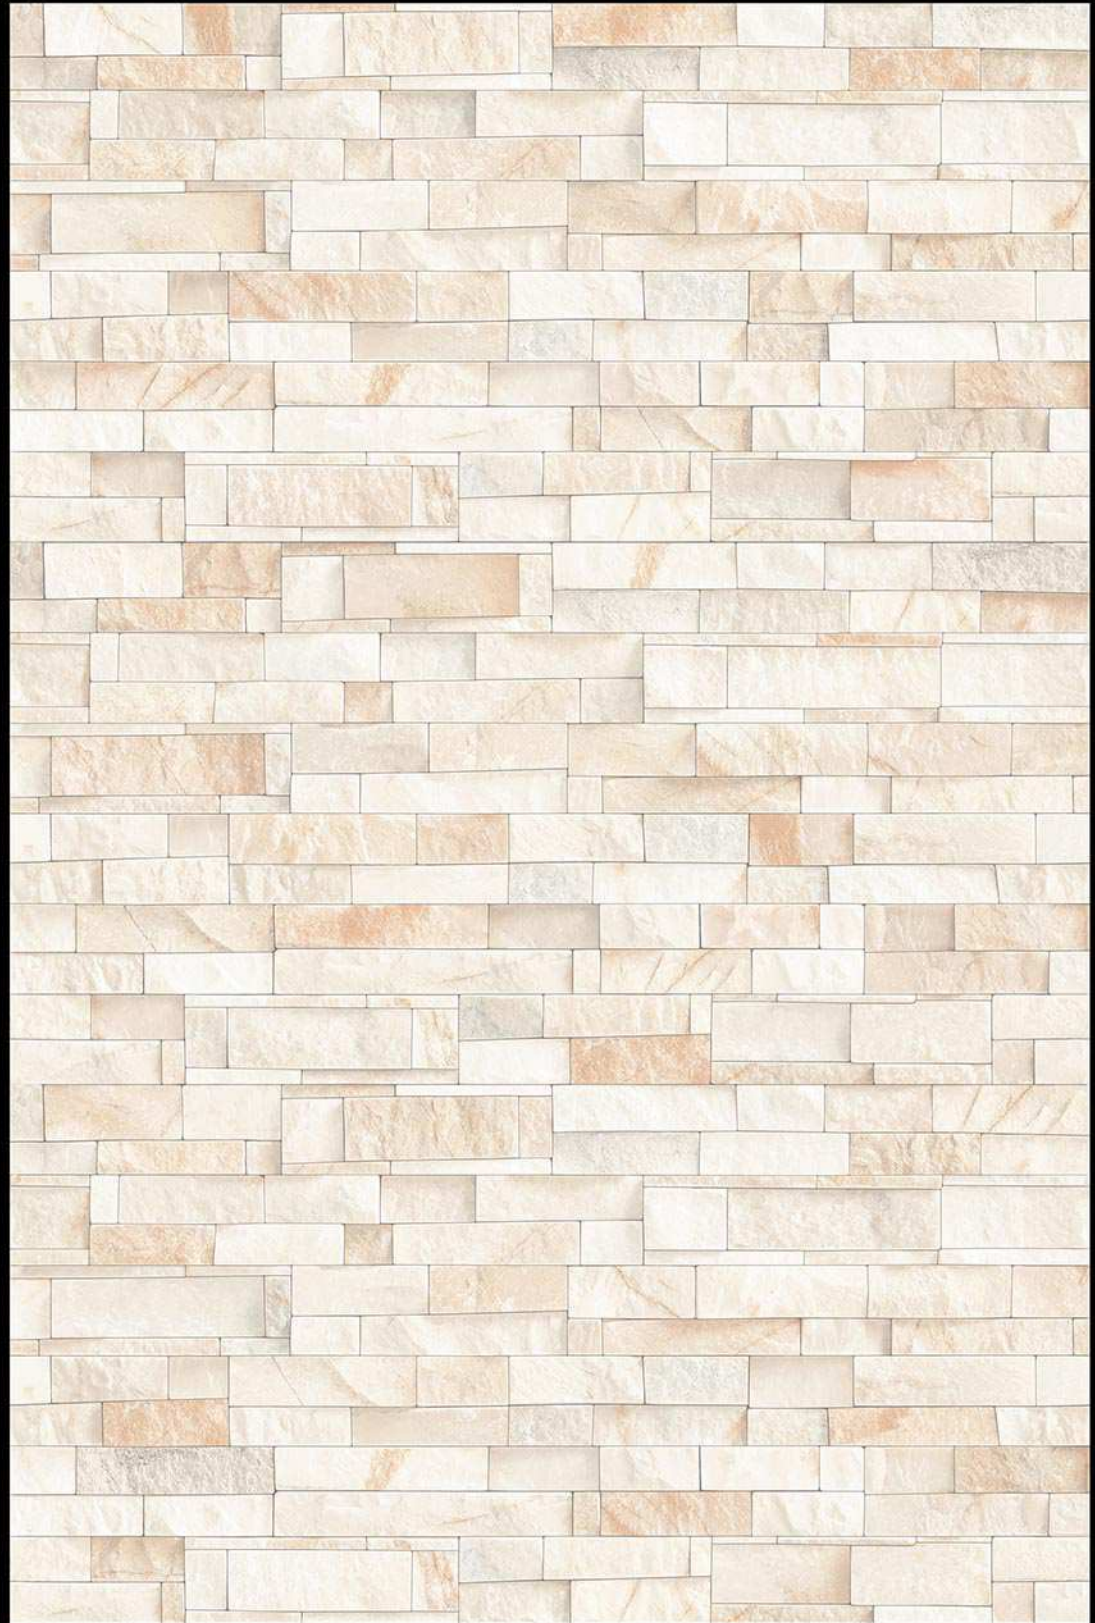

LATVIA - 04

HIGH-DEEP
PUNCH

NATURAL
LOOK

DURABLE
BODY

High Depth
Elevation

300x
600mm

LATVIA - 05

HIGH-DEEP
PUNCH