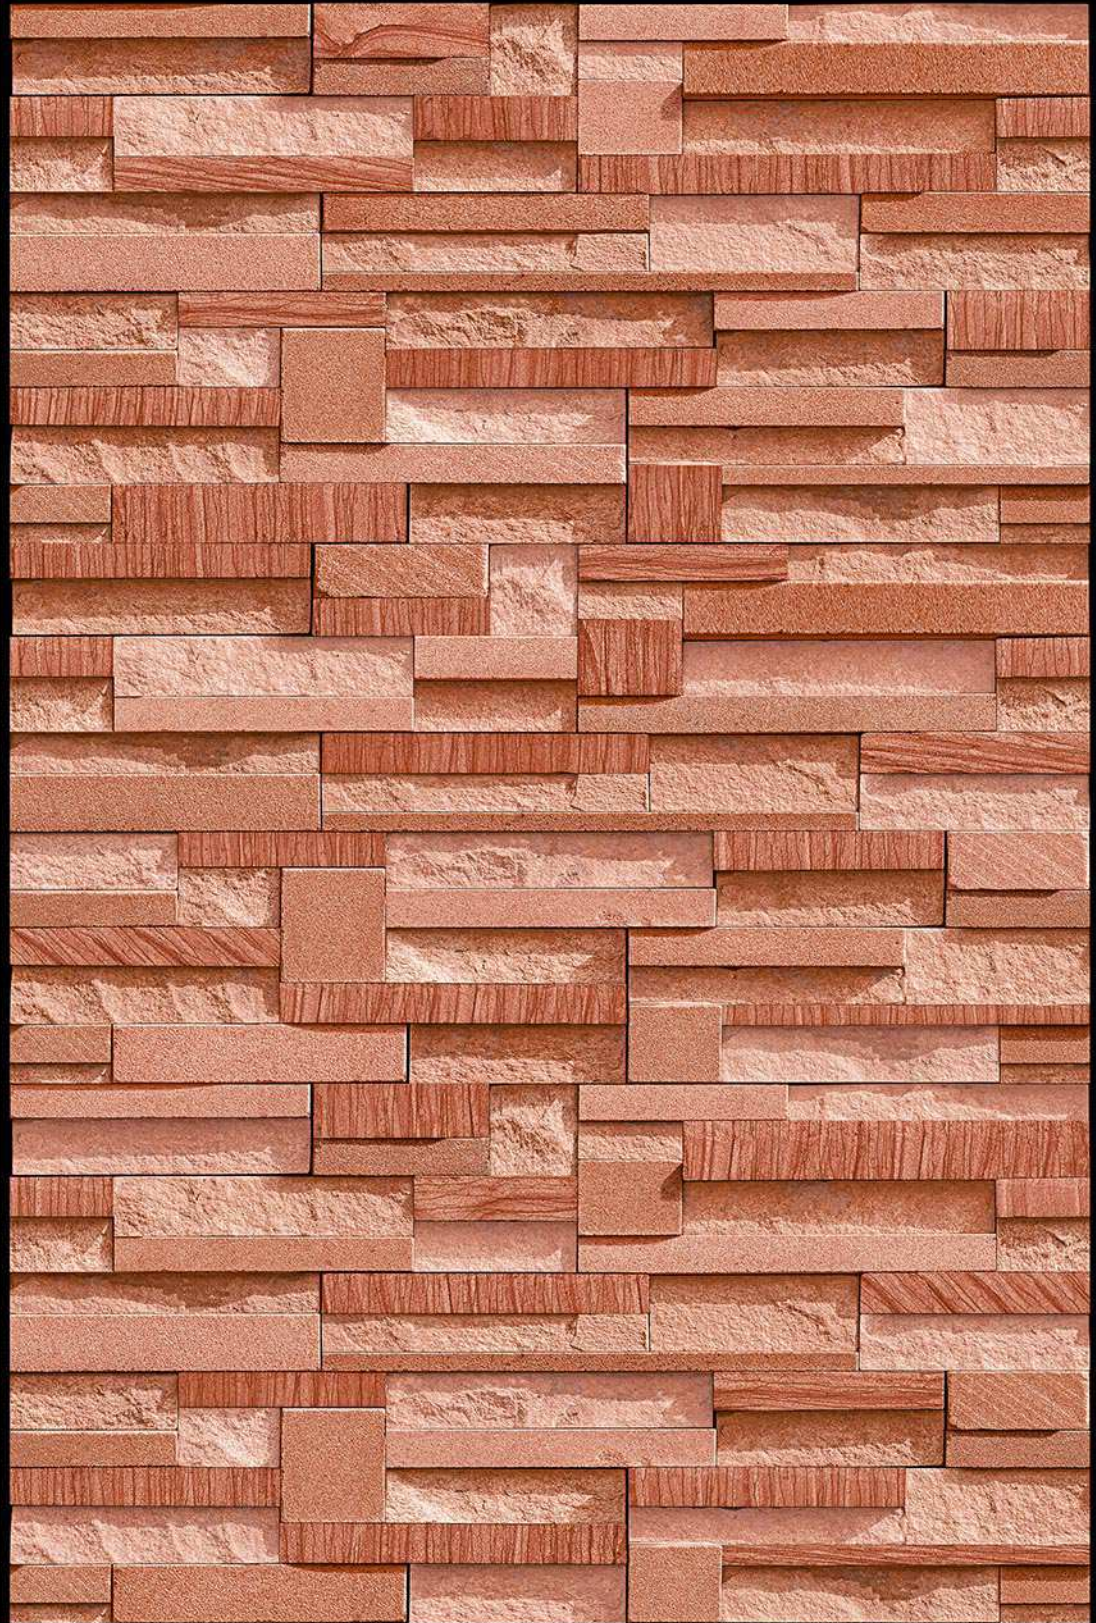

NATURAL
LOOK

DURABLE
BODY

High Depth
Elevation

300x
600mm

CROATIA - 07

HIGH-DEEP
PUNCH

NATURAL
LOOK

DURABLE
BODY