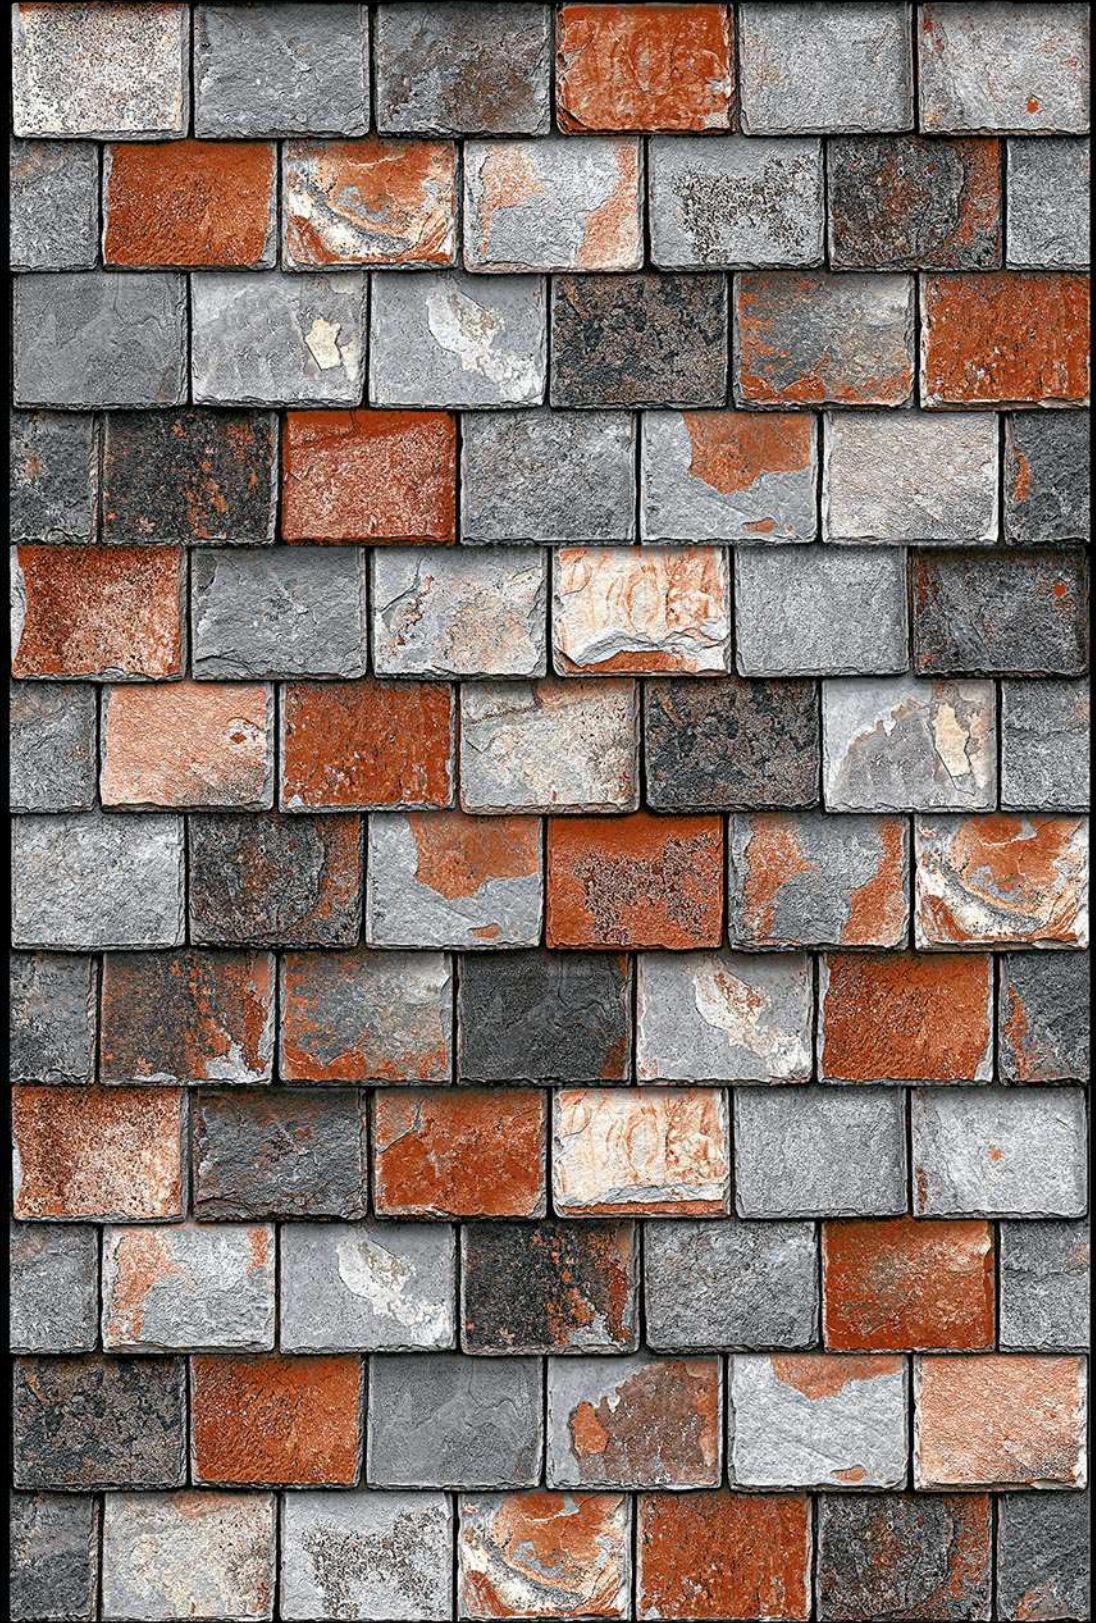

NATURAL
LOOK

DURABLE
BODY

High Depth
Elevation

300x
600mm

KOSOVO - 05

HIGH-DEEP
PUNCH

NATURAL
LOOK

DURABLE
BODY