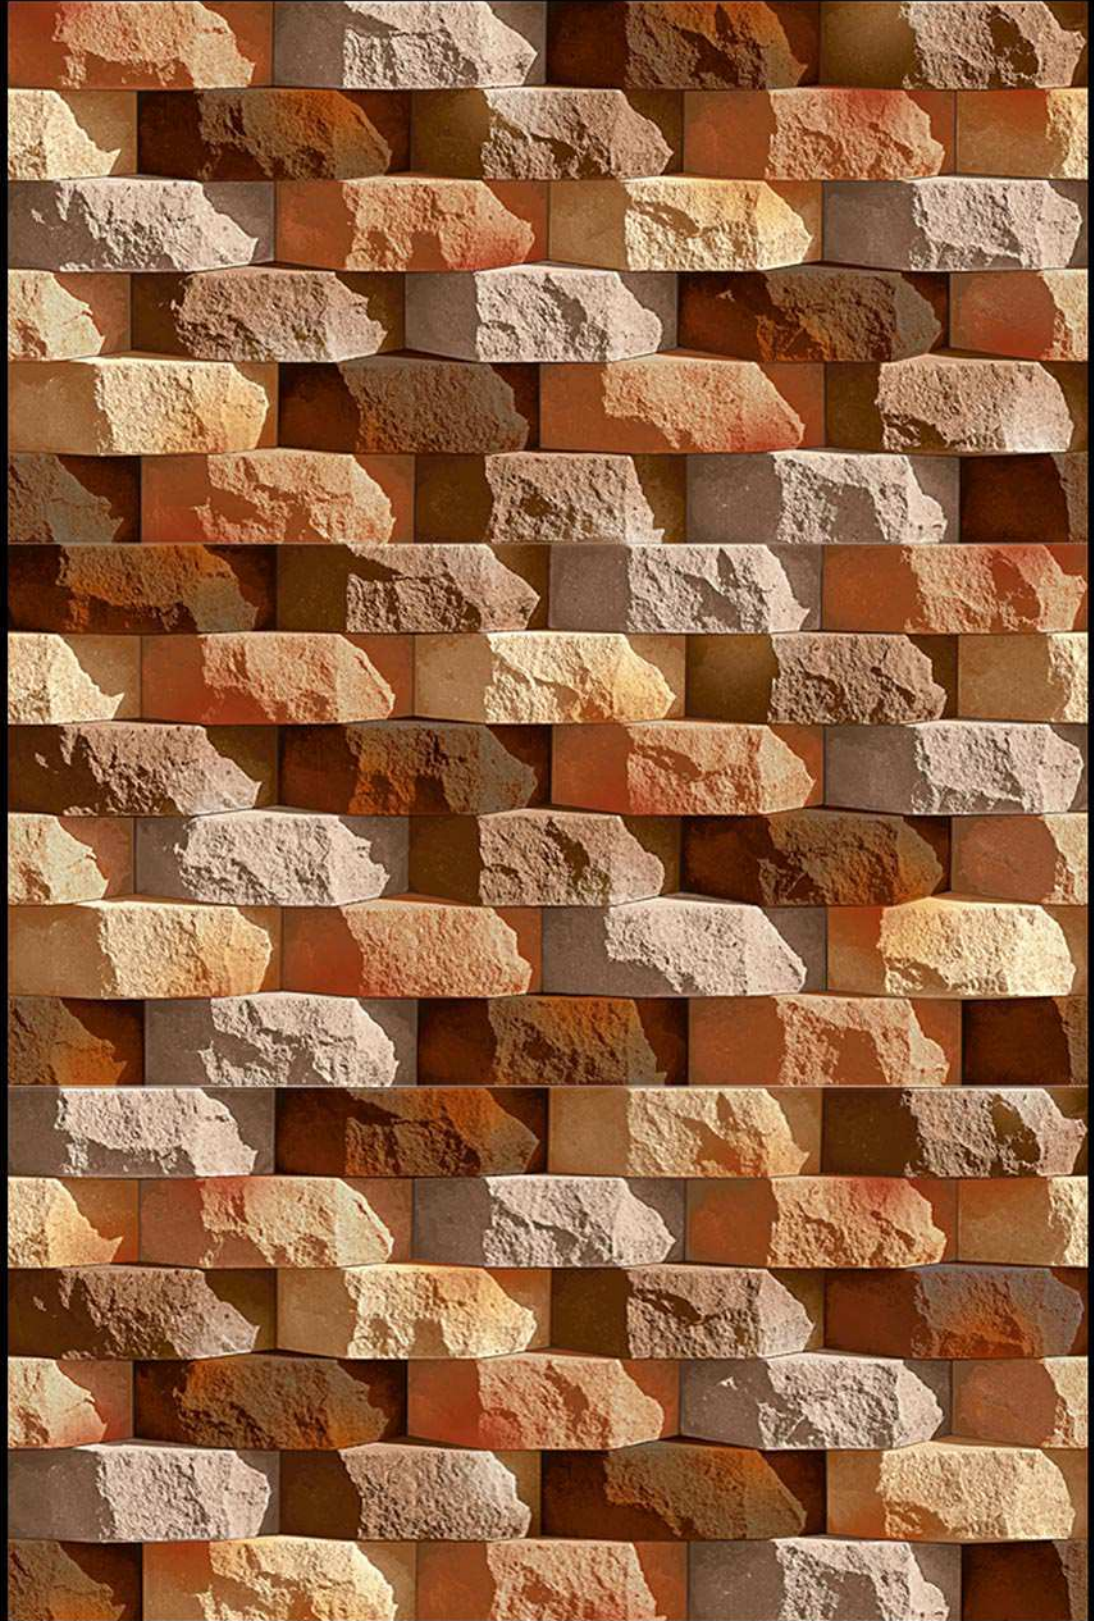

ESTONIA - 07

HIGH-DEEP
PUNCH

NATURAL
LOOK

DURABLE
BODY

High Depth
Elevation

300x
600mm

ESTONIA - 08

HIGH-DEEP
PUNCH