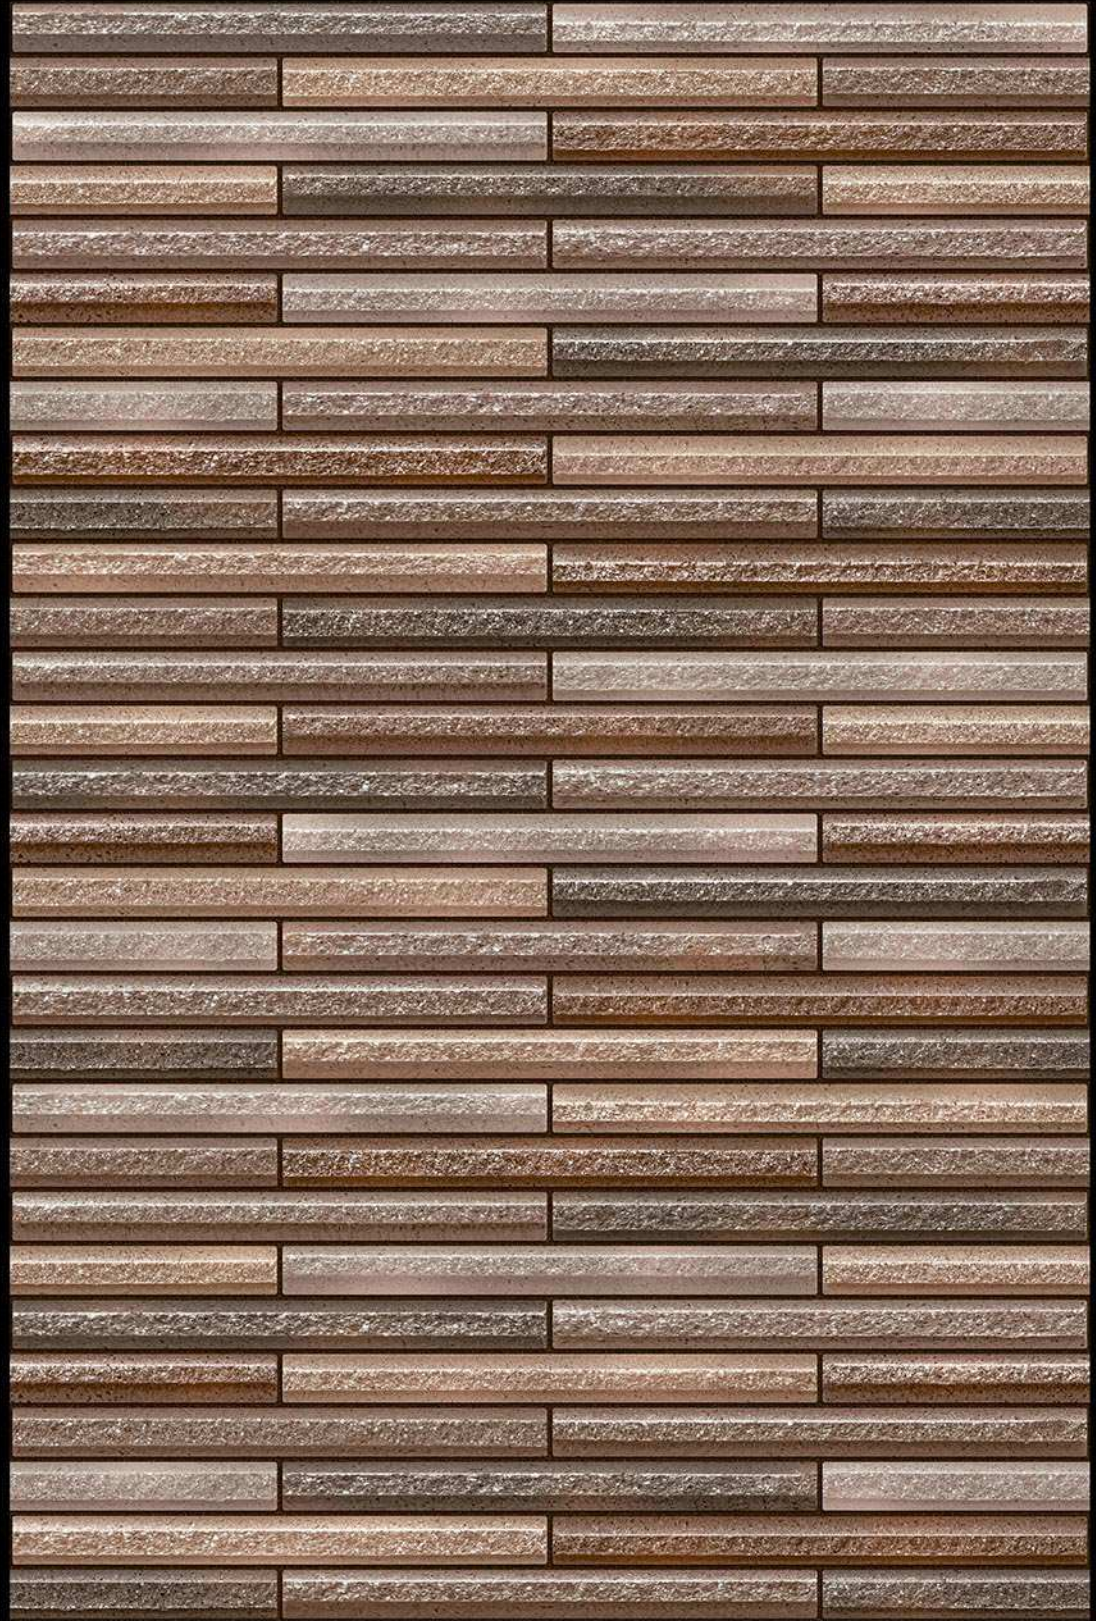

NATURAL
LOOK

DURABLE
BODY

High Depth
Elevation

300x
600mm

BELARUS - 08

HIGH-DEEP
PUNCH

NATURAL
LOOK

DURABLE
BODY