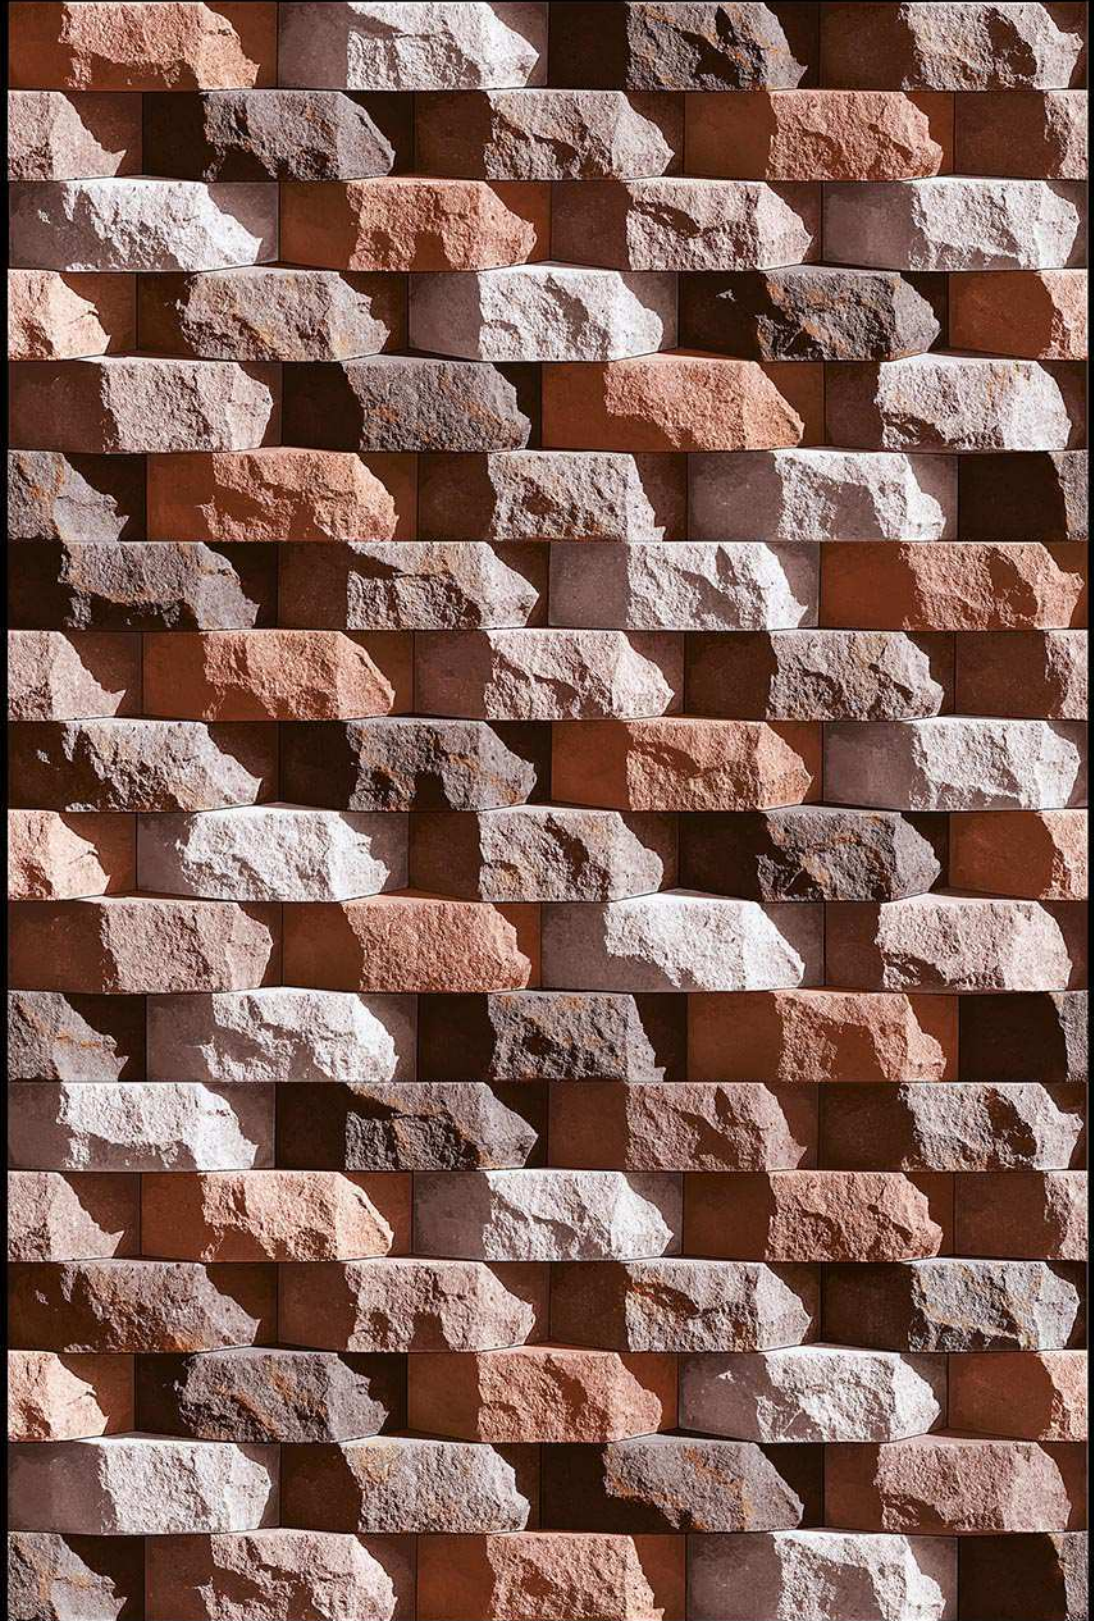

High Depth
Elevation

300x
600mm

ESTONIA - 02

HIGH-DEEP
PUNCH

NATURAL
LOOK

DURABLE
BODY