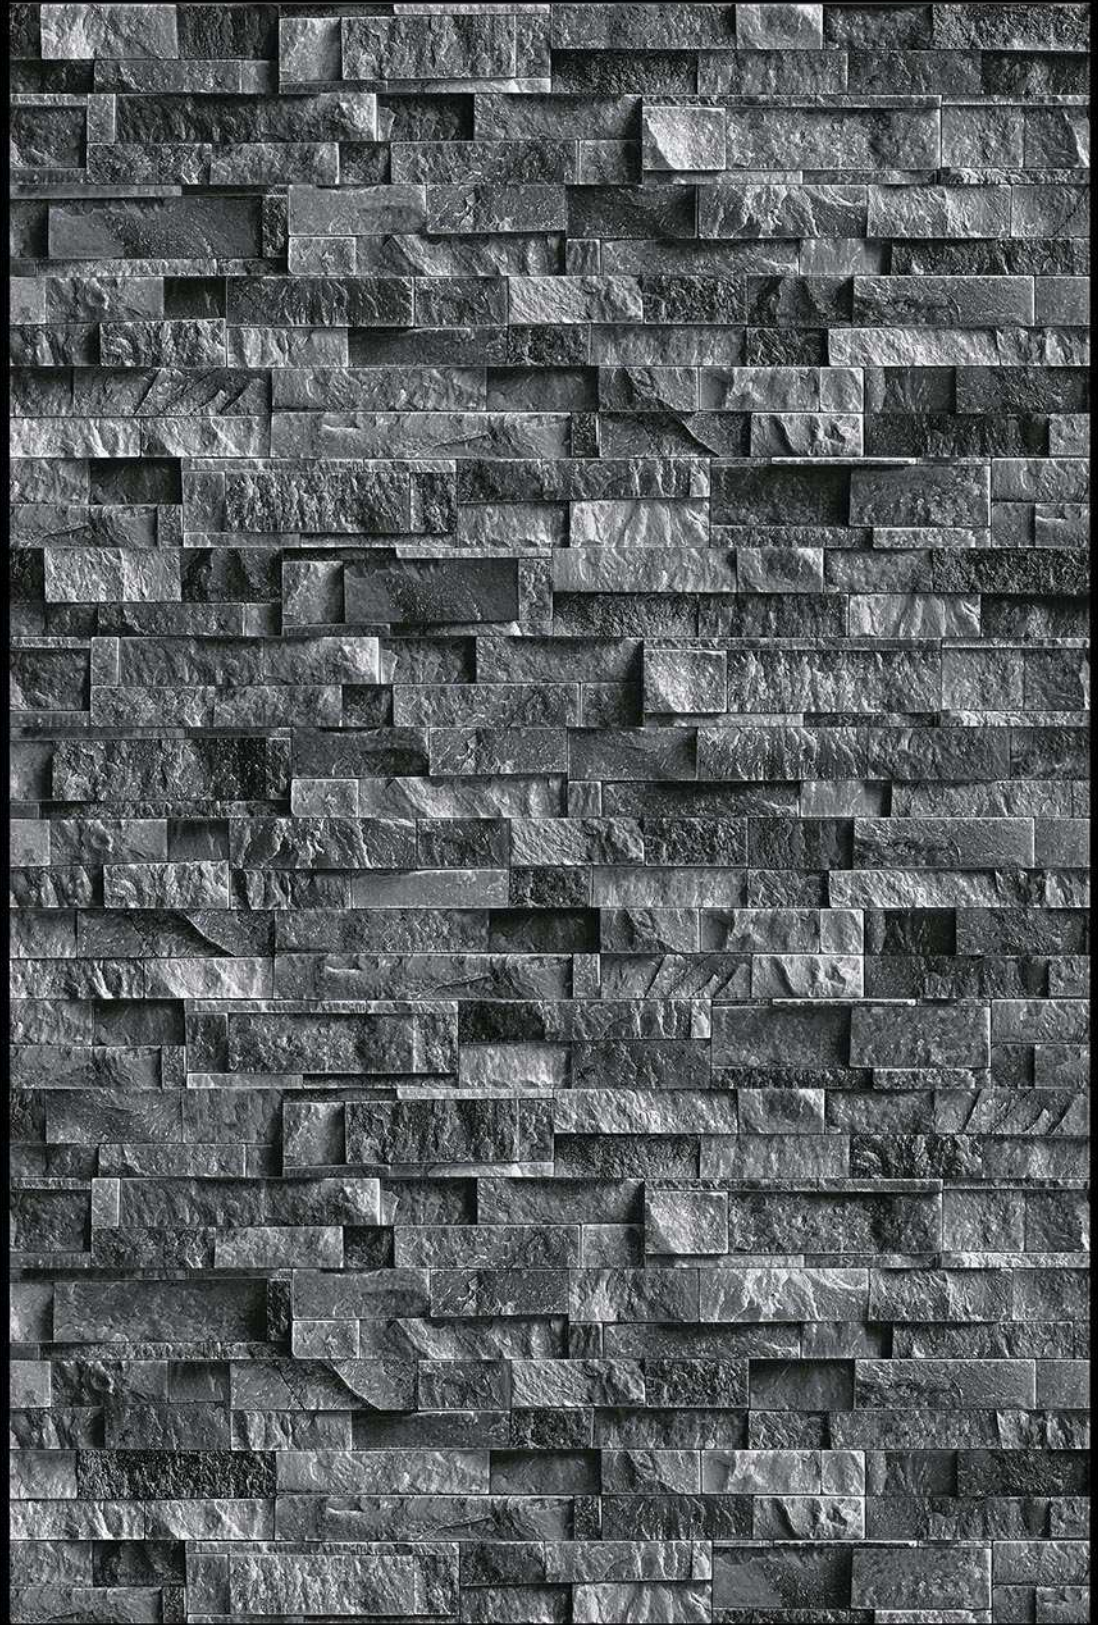

LATVIA - 08

HIGH-DEEP
PUNCH

NATURAL
LOOK

DURABLE
BODY

High Depth
Elevation

300x
600mm

LATVIA - 09

HIGH-DEEP
PUNCH