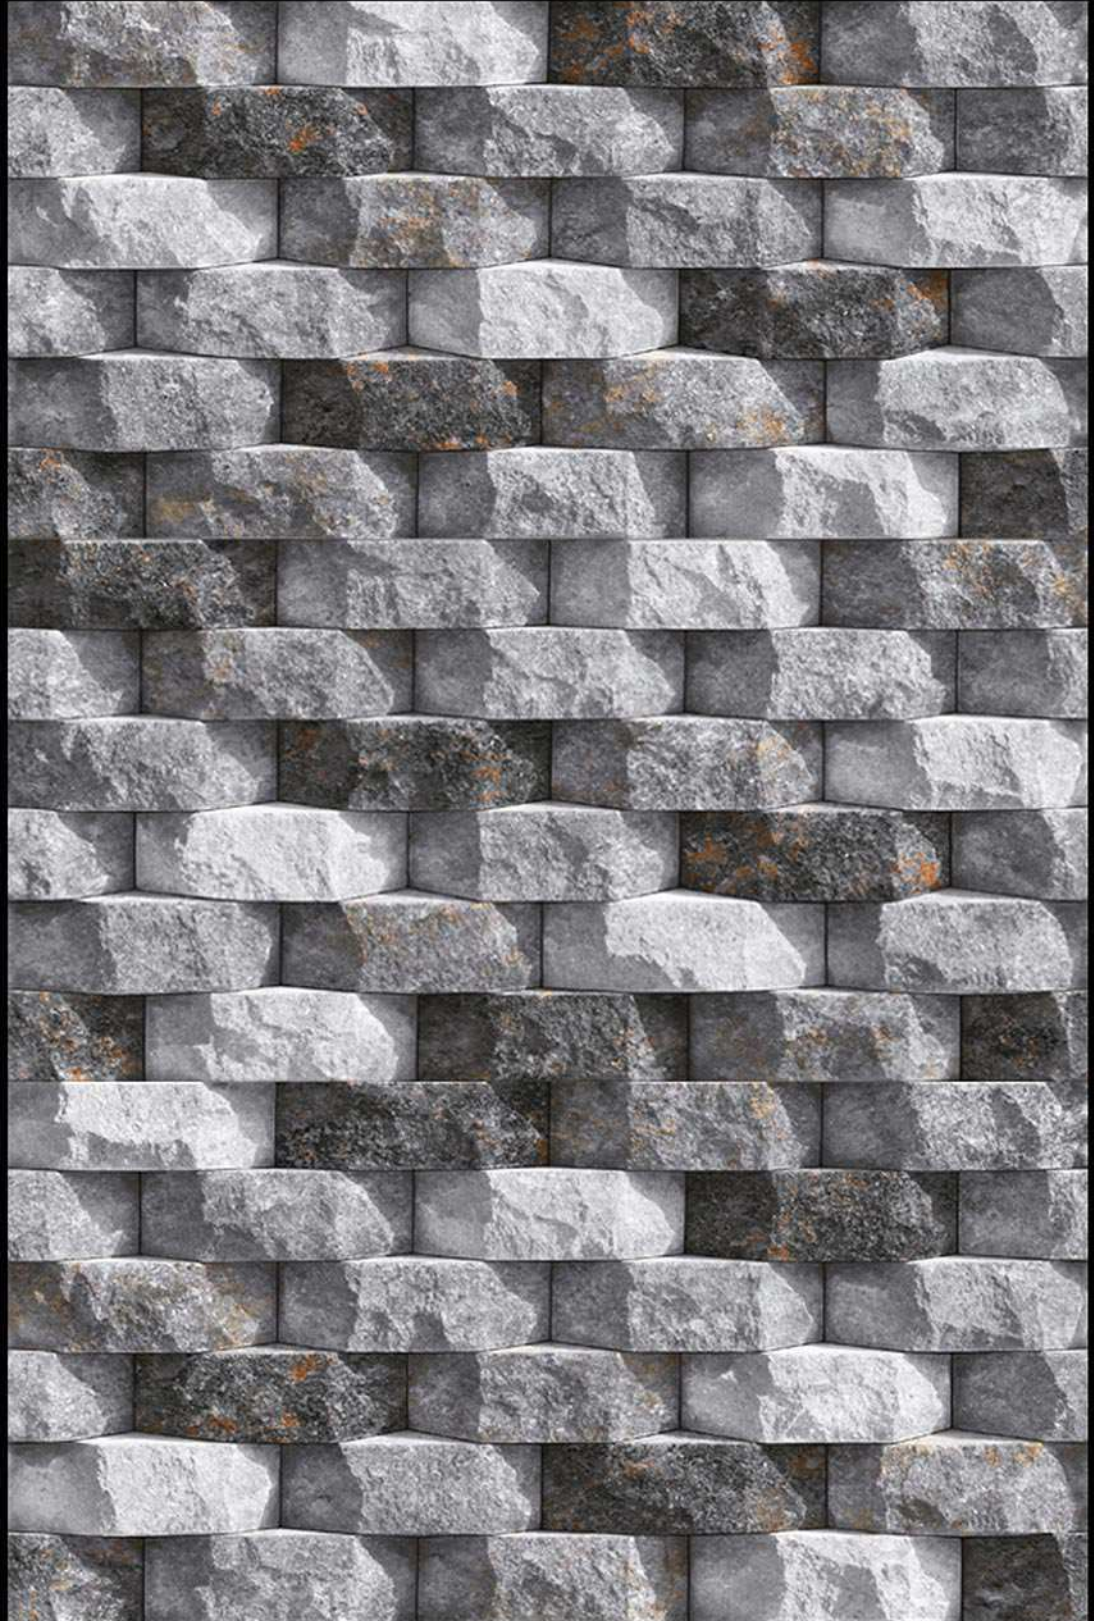

High Depth
Elevation

300x
600mm

ESTONIA - 06

HIGH-DEEP
PUNCH

NATURAL
LOOK

DURABLE
BODY