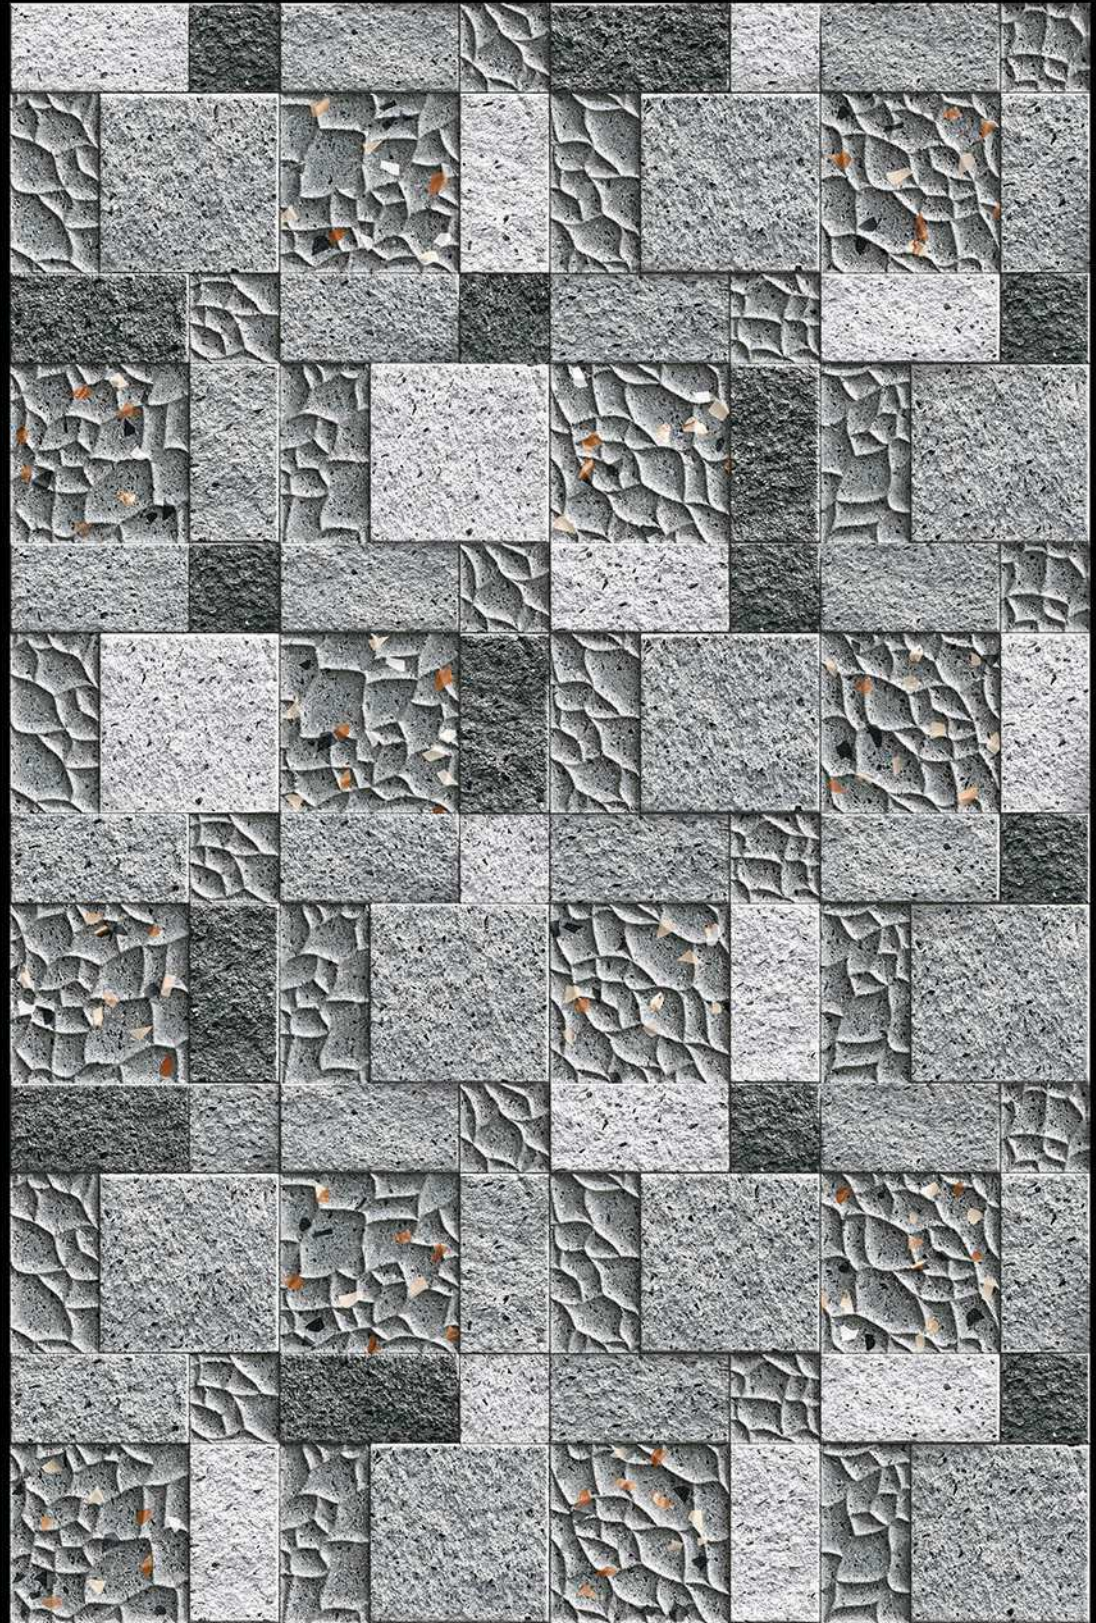

High Depth
Elevation

300x
600mm

HONDURAS - 07

HIGH-DEEP
PUNCH

NATURAL
LOOK

DURABLE
BODY