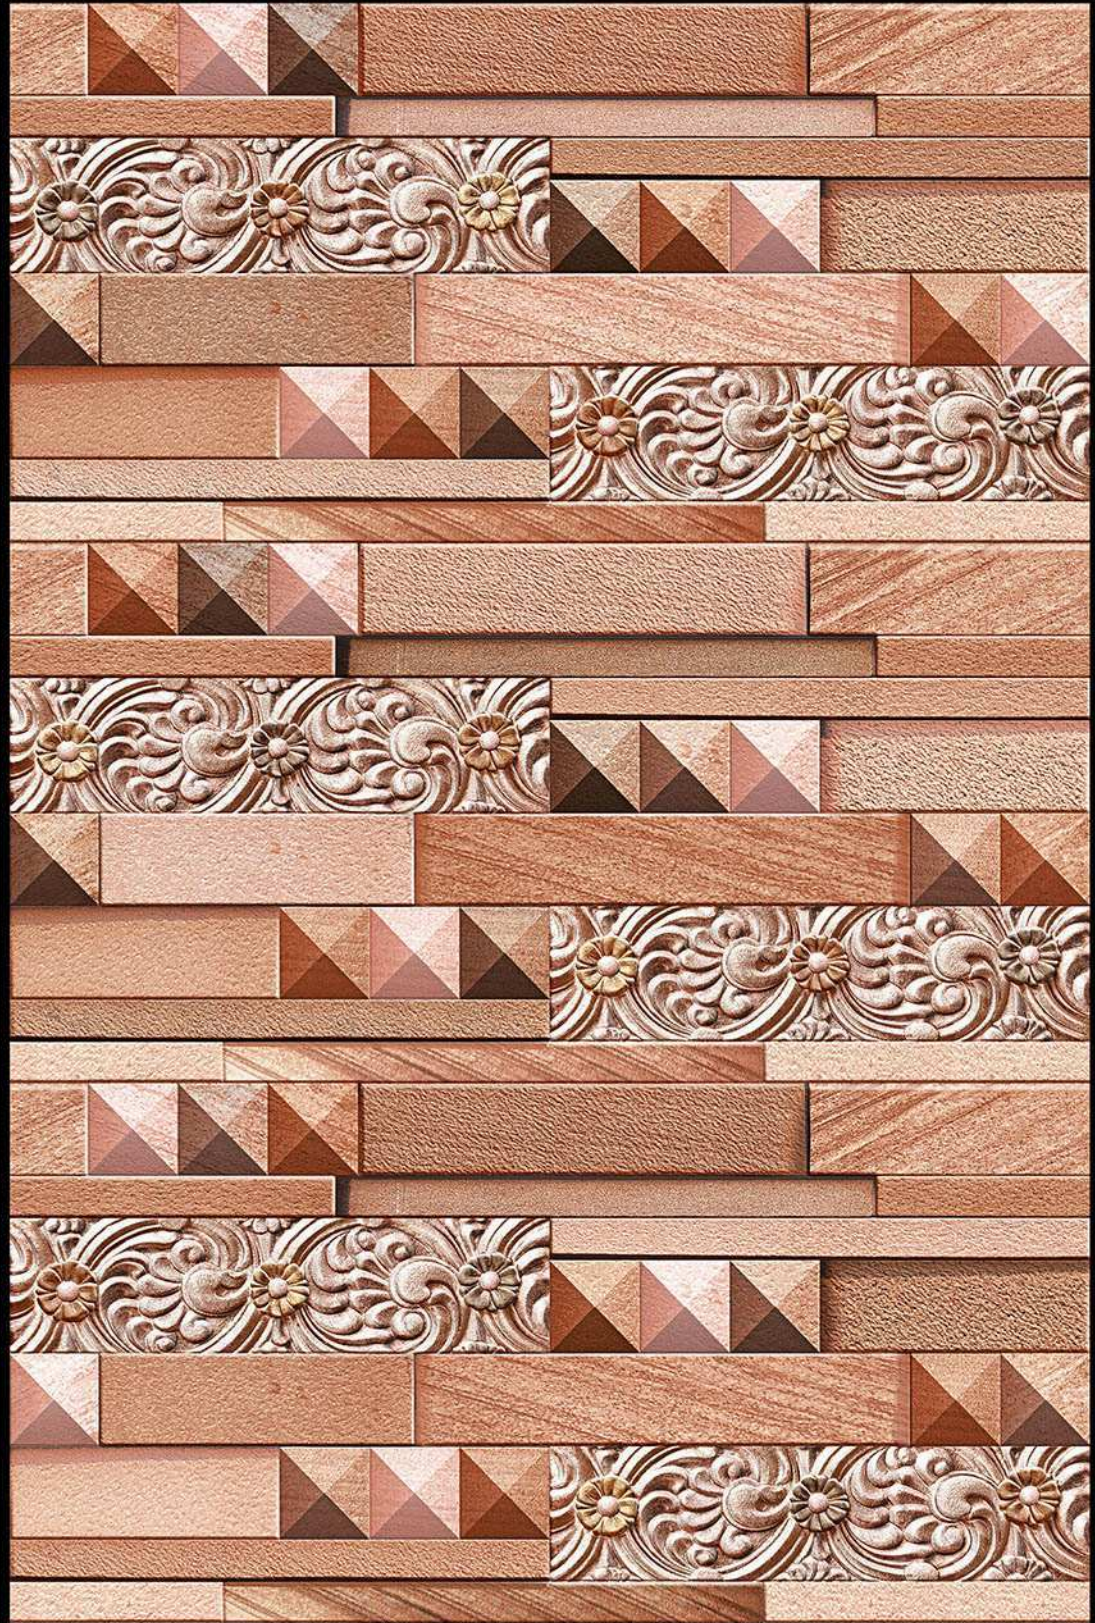

High Depth
Elevation

300x
600mm

ANDORRA - 07

HIGH-DEEP
PUNCH

NATURAL
LOOK

DURABLE
BODY