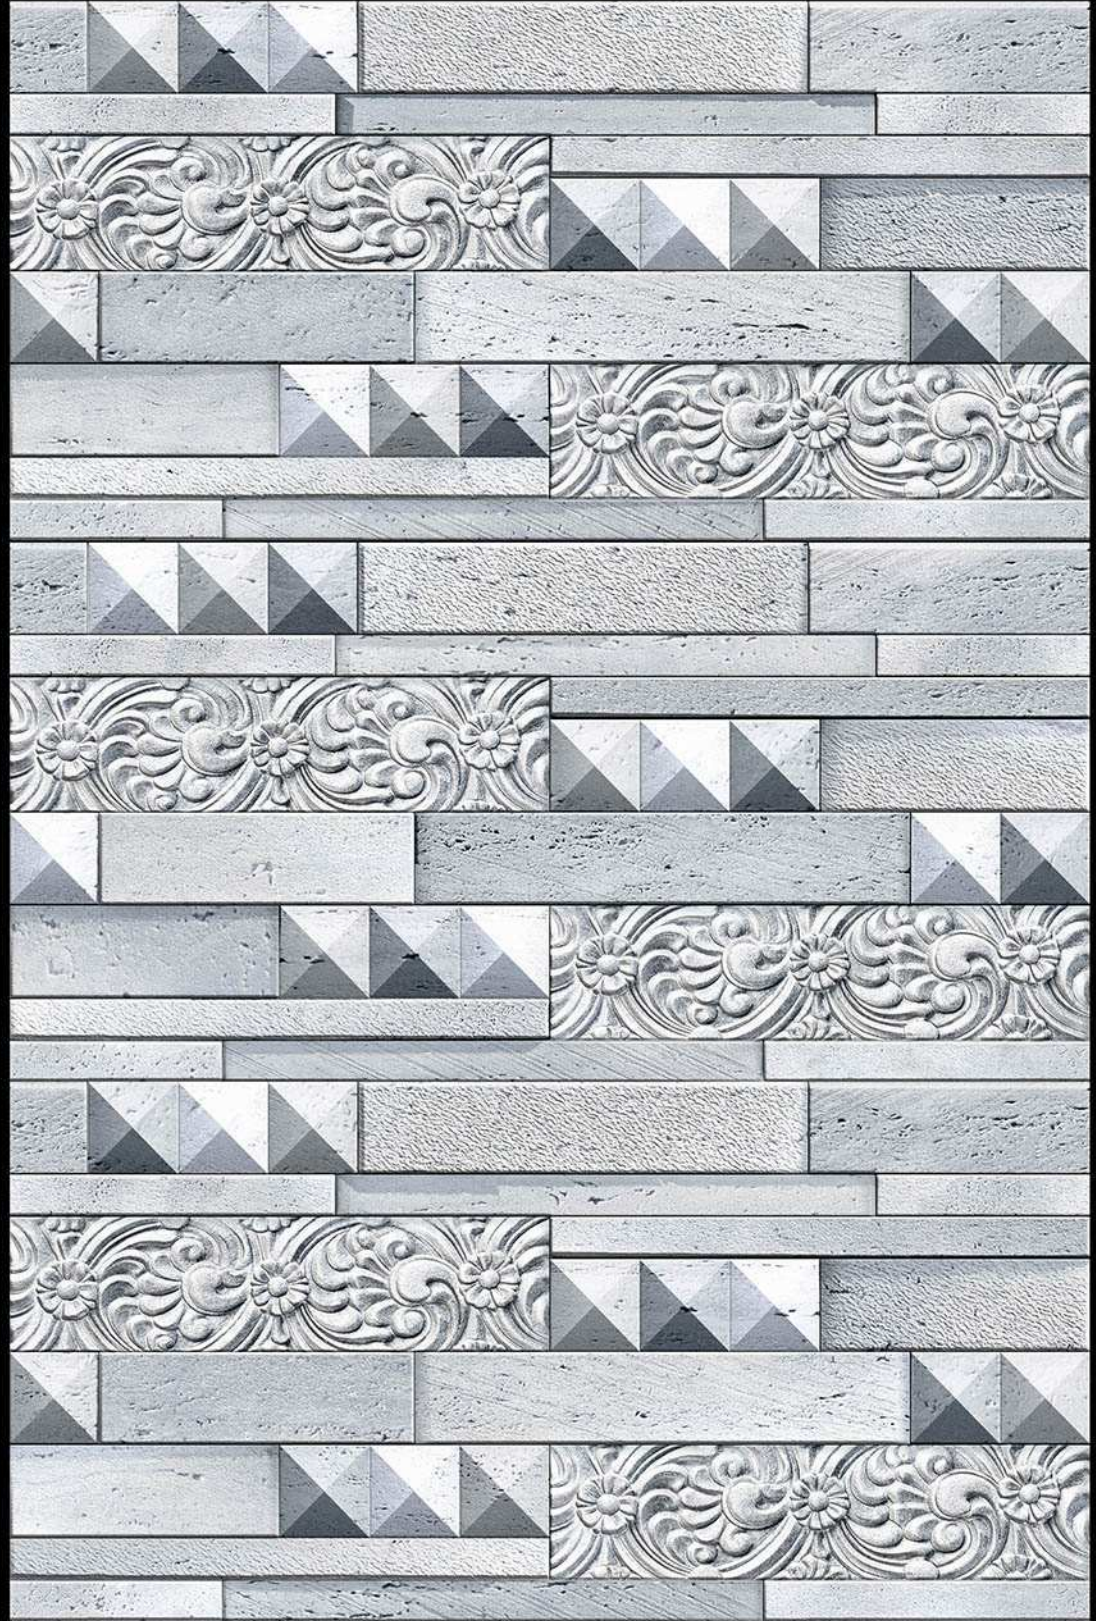

NATURAL
LOOK

DURABLE
BODY

High Depth
Elevation

300x
600mm

ANDORRA - 06

HIGH-DEEP
PUNCH

NATURAL
LOOK

DURABLE
BODY