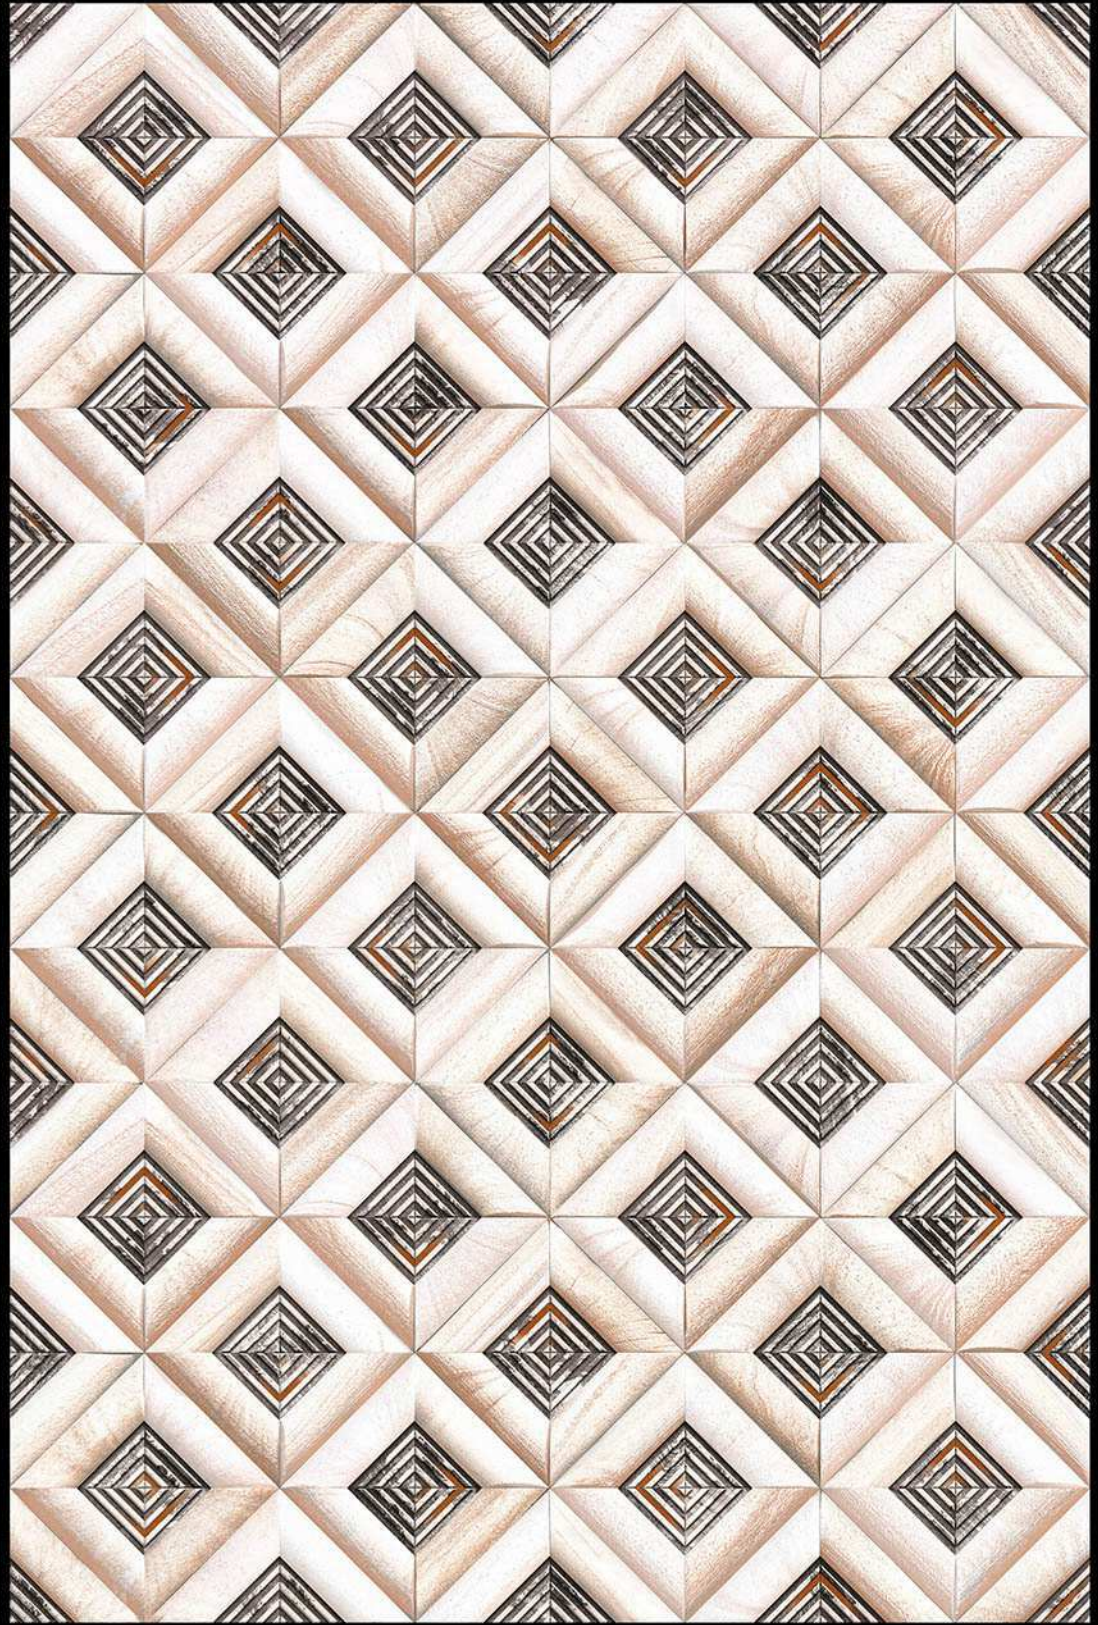

NATURAL
LOOK

DURABLE
BODY

High Depth
Elevation

300x
600mm

MAYOTTE - 11

HIGH-DEEP
PUNCH

NATURAL
LOOK

DURABLE
BODY