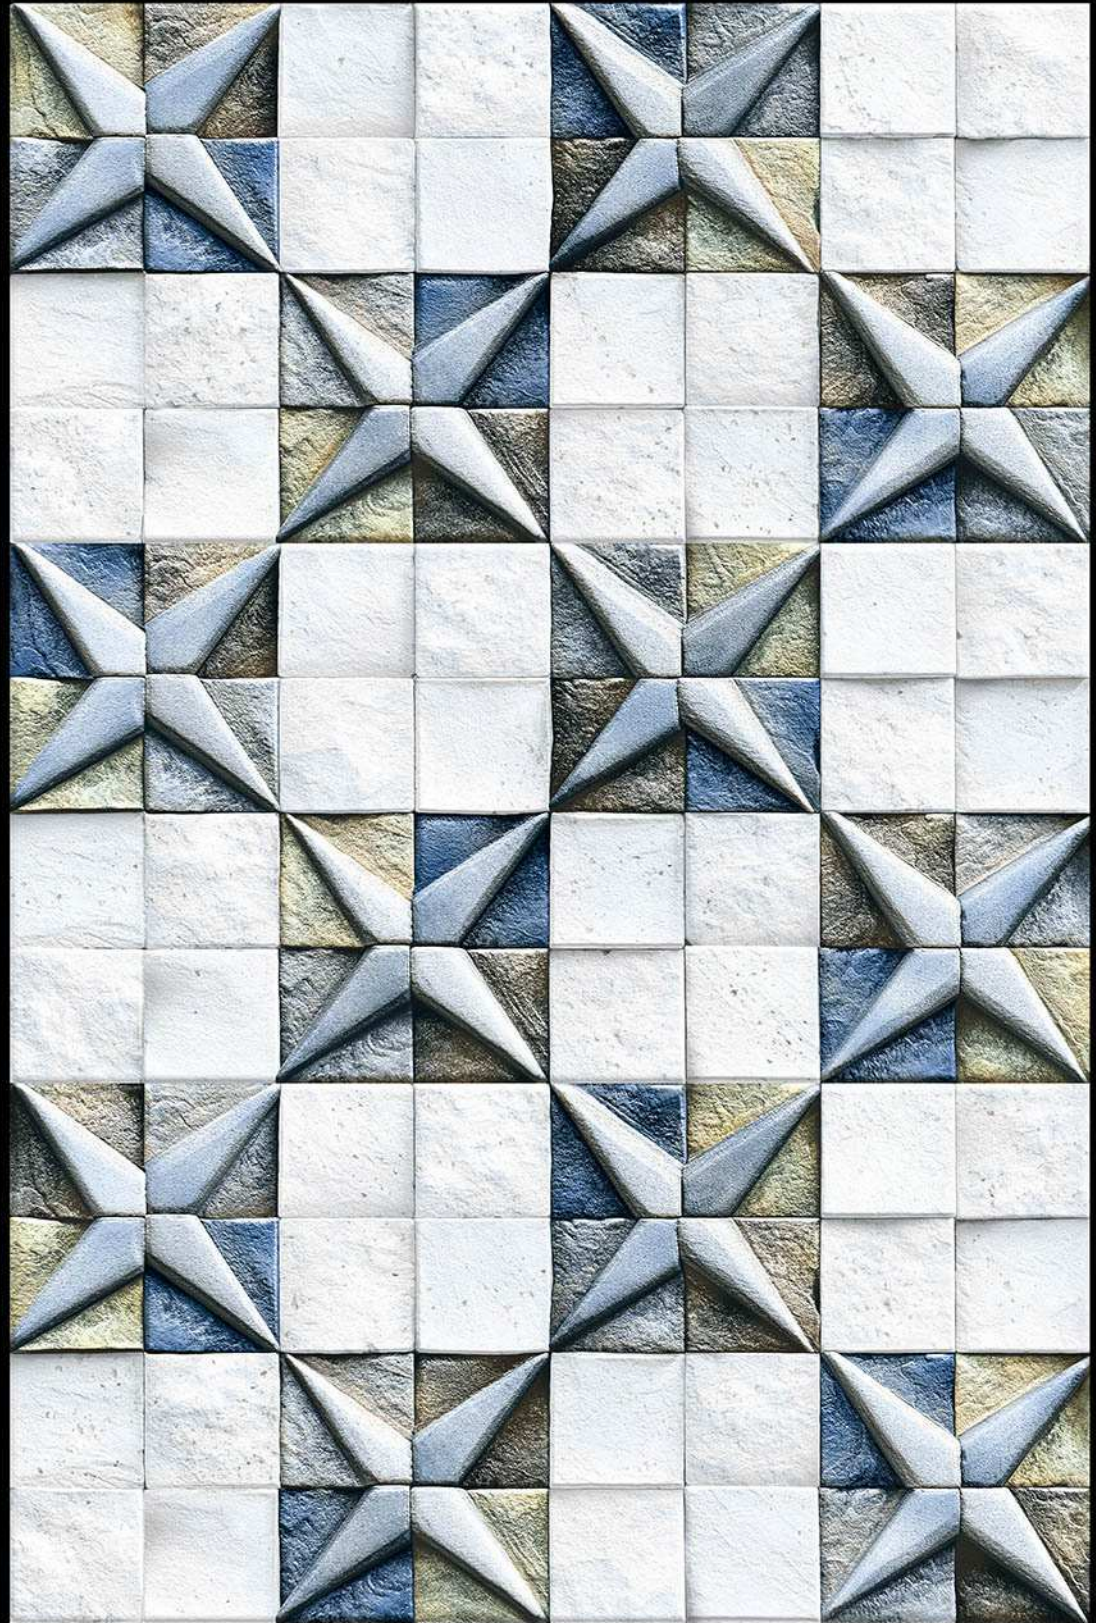

REUNION - 02

High Depth
Elevation

300x
600mm

REUNION - 03

HIGH-DEEP
PUNCH

NATURAL
LOOK

DURABLE
BODY