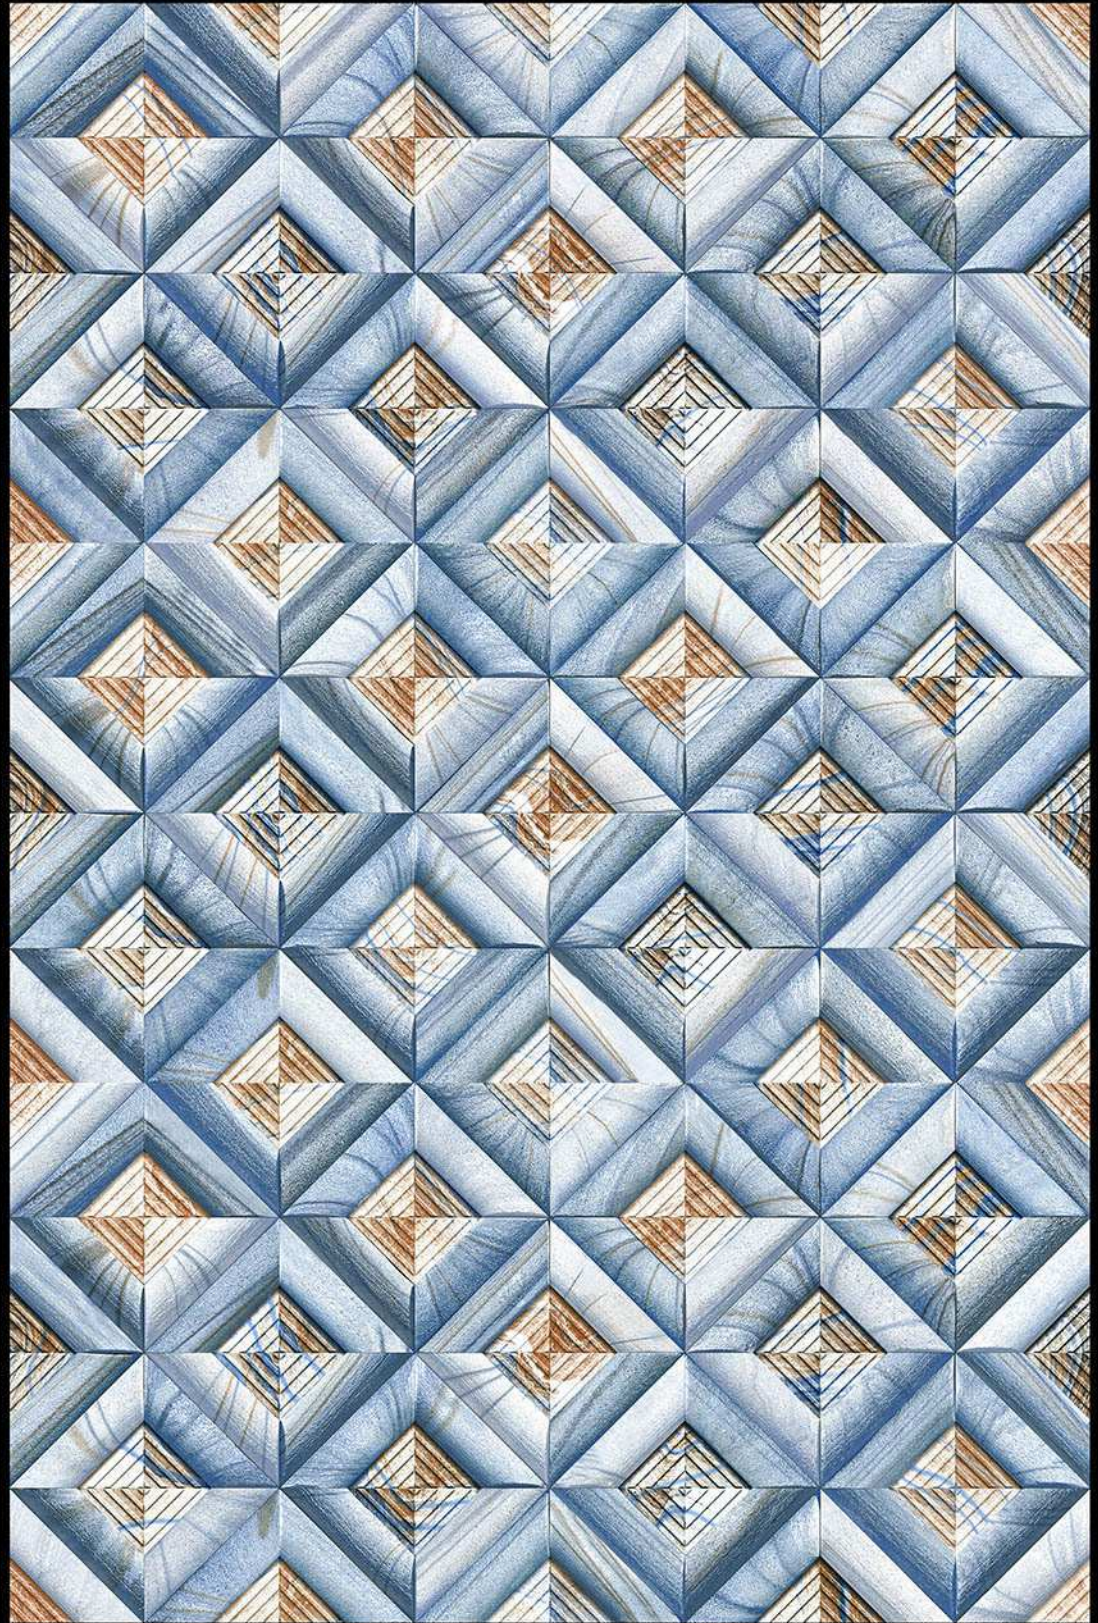

MAYOTTE - 09

HIGH-DEEP
PUNCH

NATURAL
LOOK

DURABLE
BODY

High Depth
Elevation

300x
600mm

MAYOTTE - 10

HIGH-DEEP
PUNCH