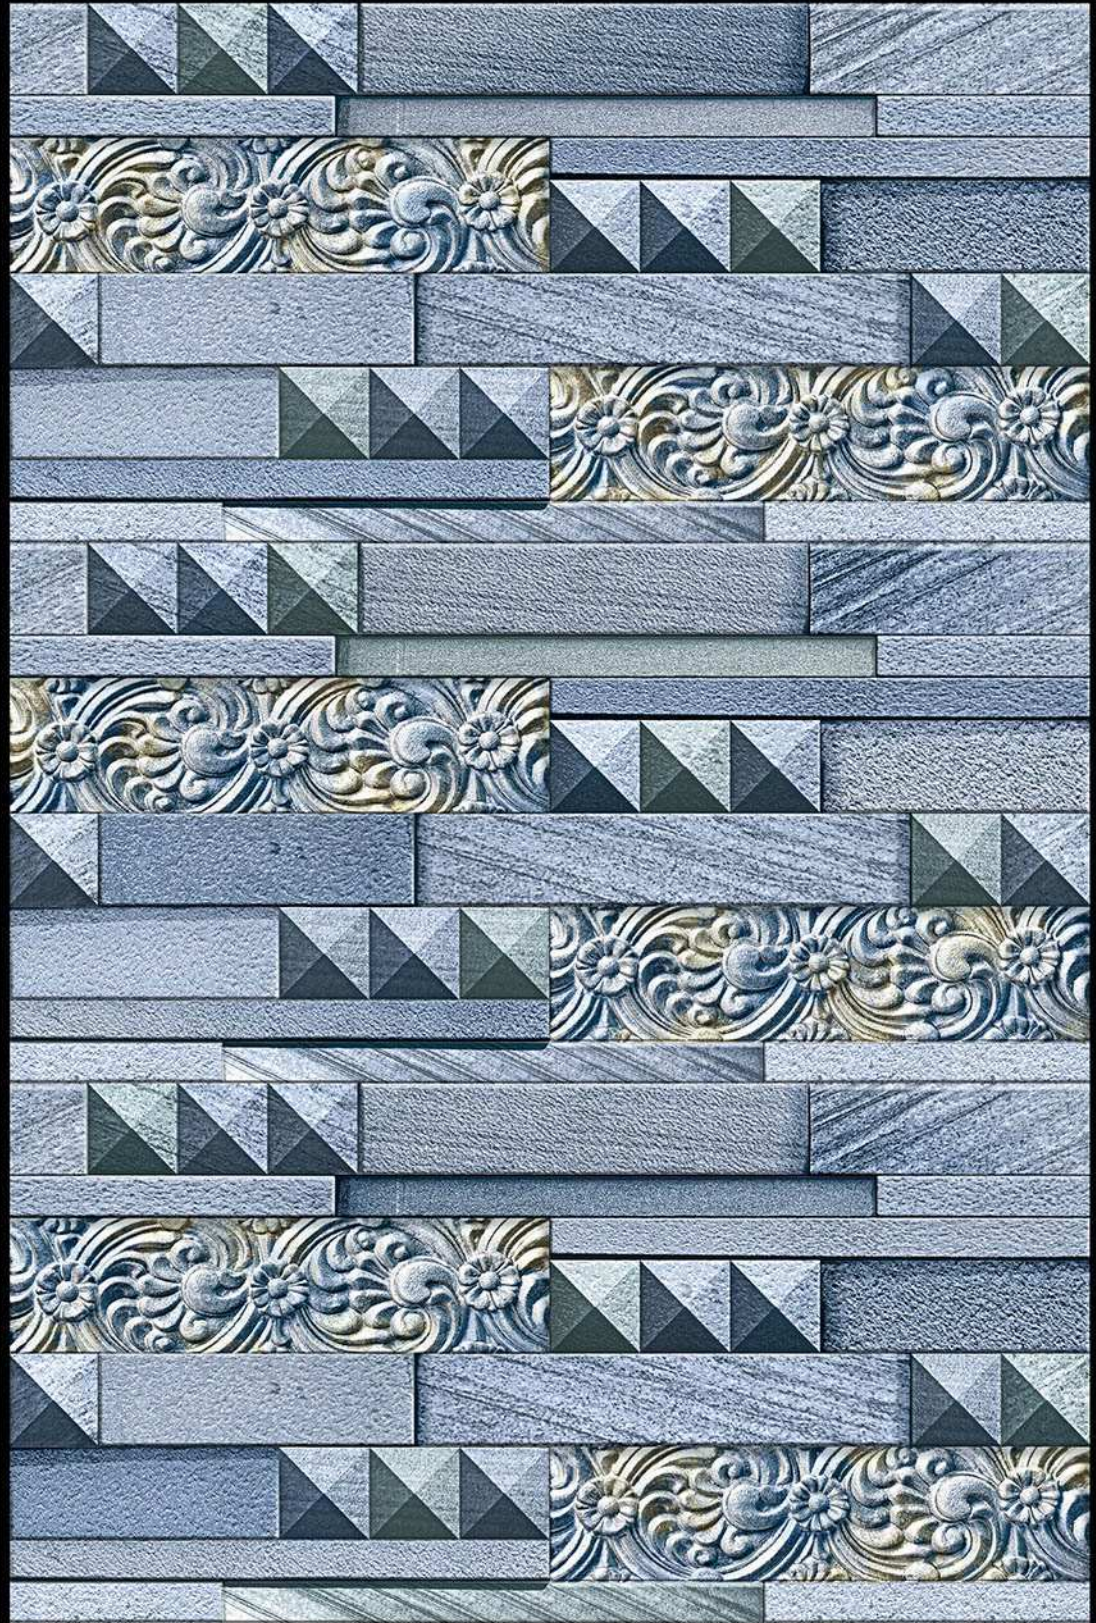

ANDORRA - 02

High Depth
Elevation

300x
600mm

ANDORRA - 03

HIGH-DEEP
PUNCH

NATURAL
LOOK

DURABLE
BODY