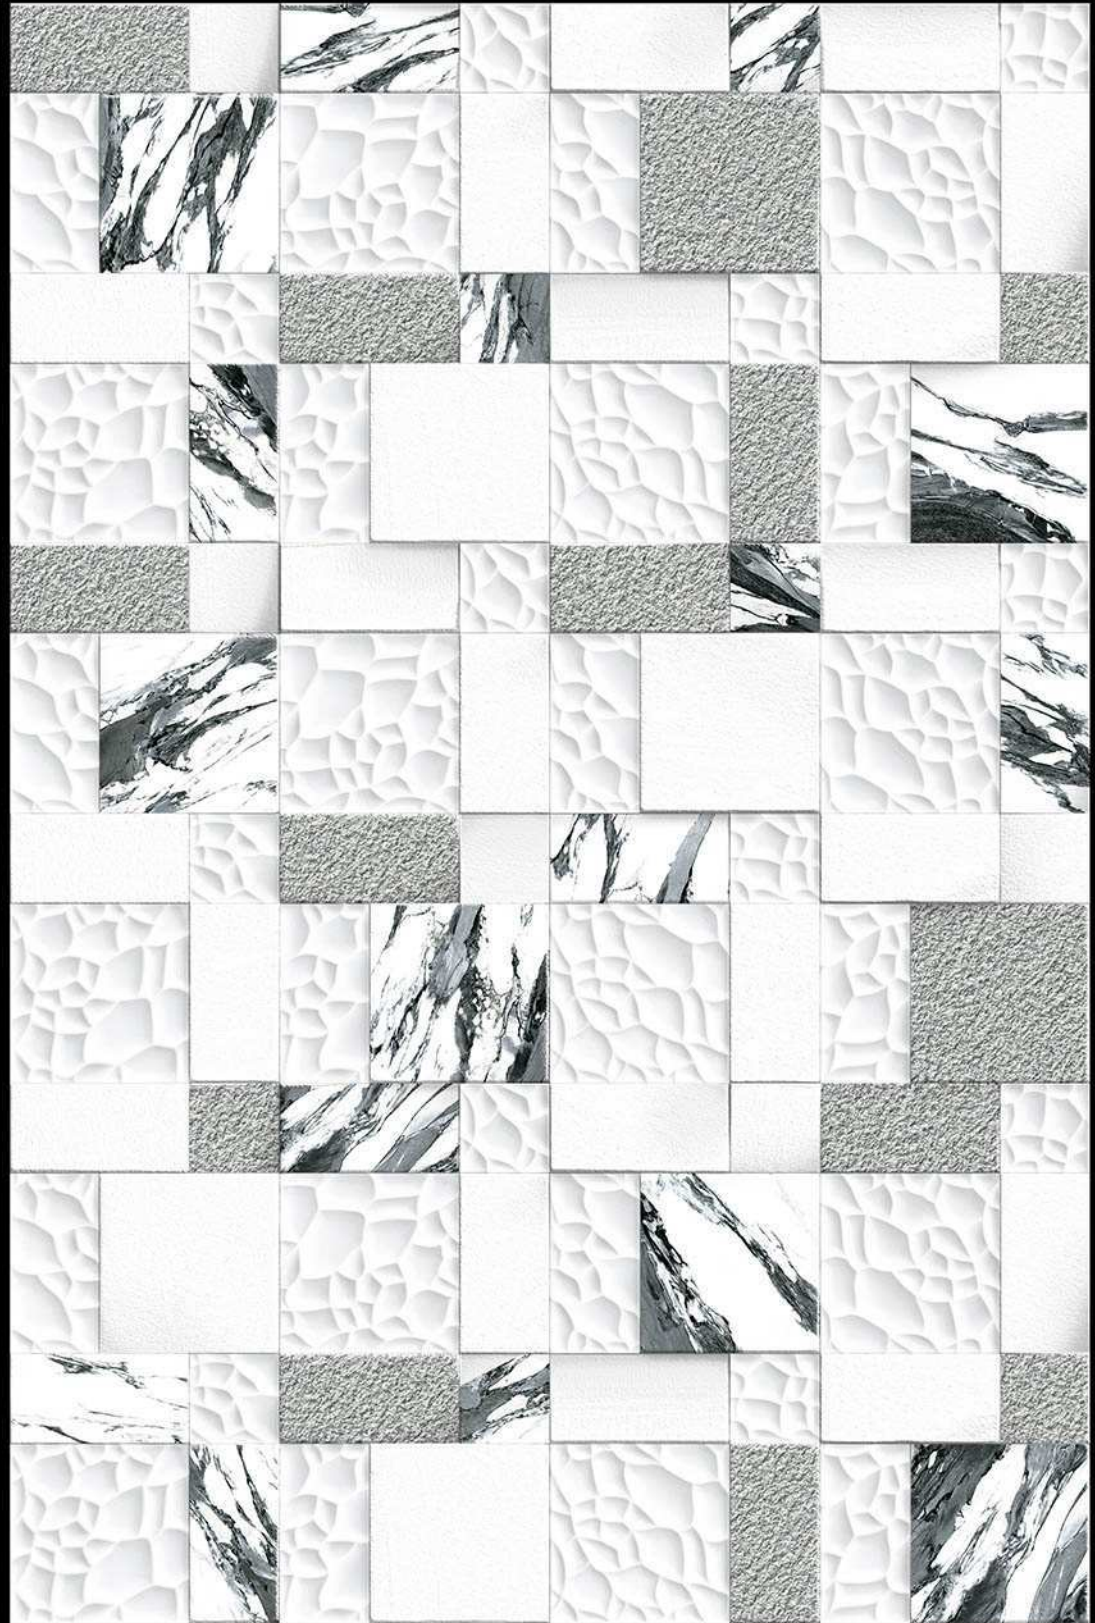

High Depth
Elevation

300x
600mm

HONDURAS - 07

HIGH-DEEP
PUNCH

NATURAL
LOOK

DURABLE
BODY

High Depth
Elevation

300x
600mm