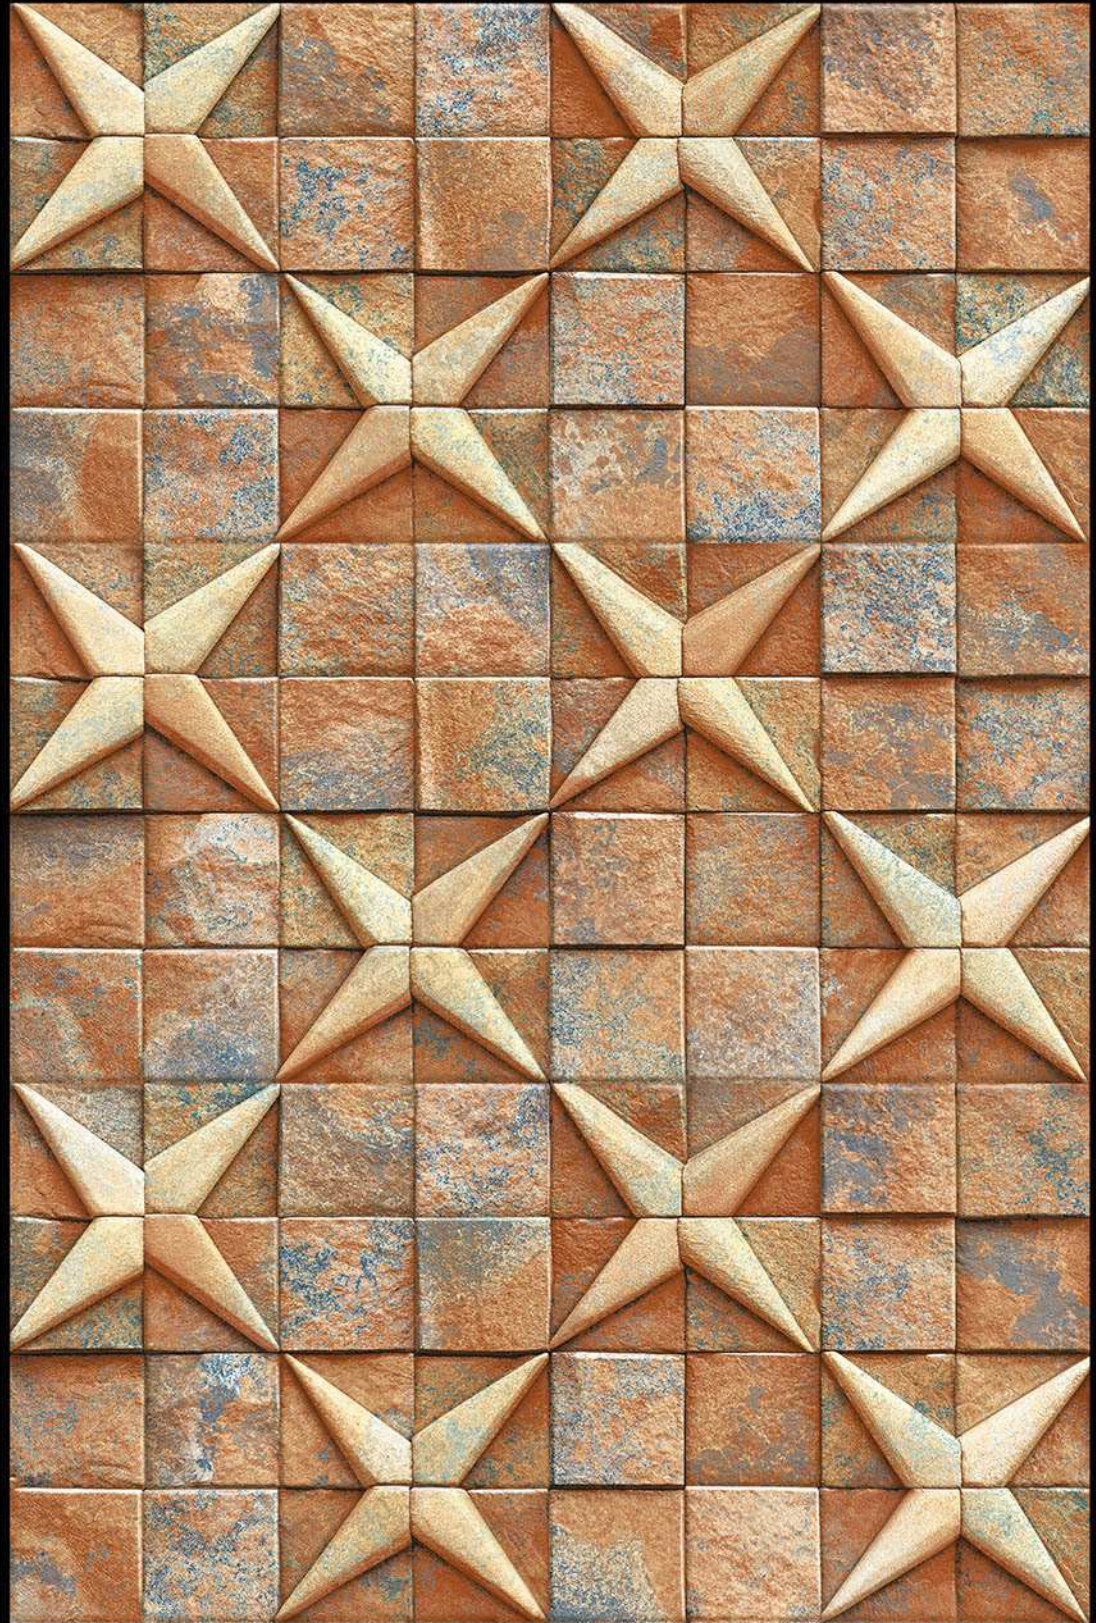

High Depth
Elevation

300x
600mm

REUNION - 07

HIGH-DEEP
PUNCH

NATURAL
LOOK

DURABLE
BODY