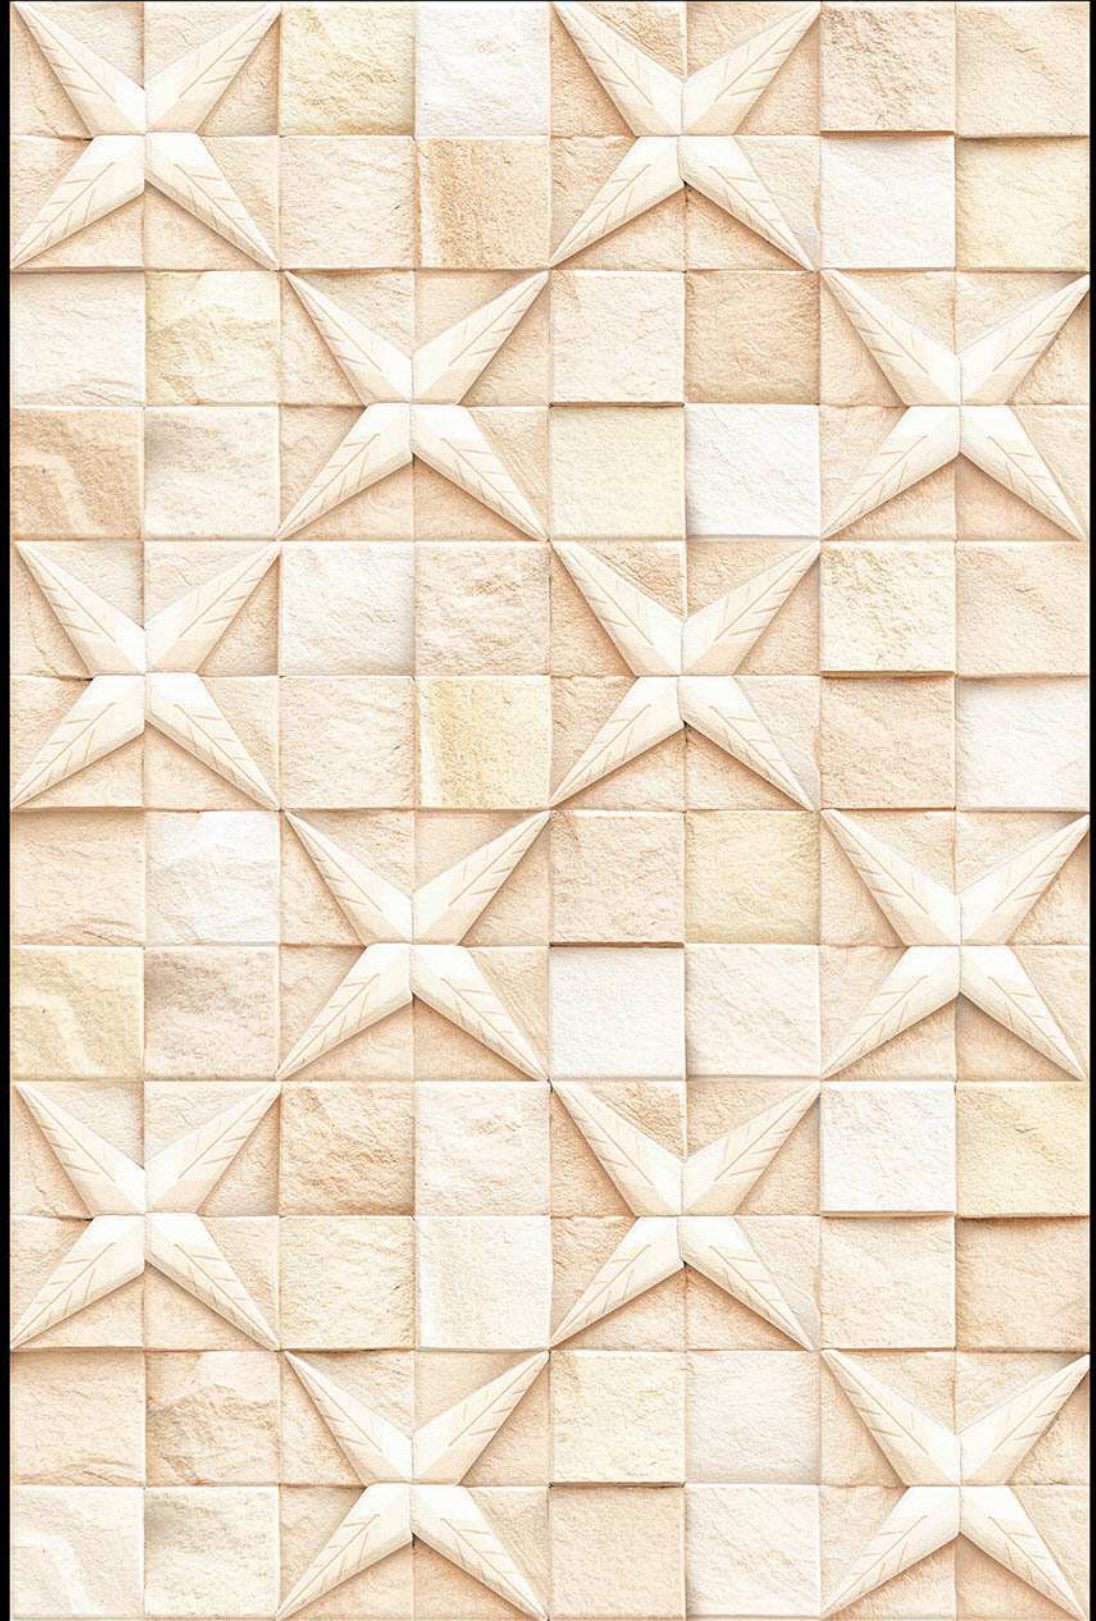

NATURAL
LOOK

DURABLE
BODY

High Depth
Elevation

300x
600mm

REUNION - 02

HIGH-DEEP
PUNCH

NATURAL
LOOK

DURABLE
BODY