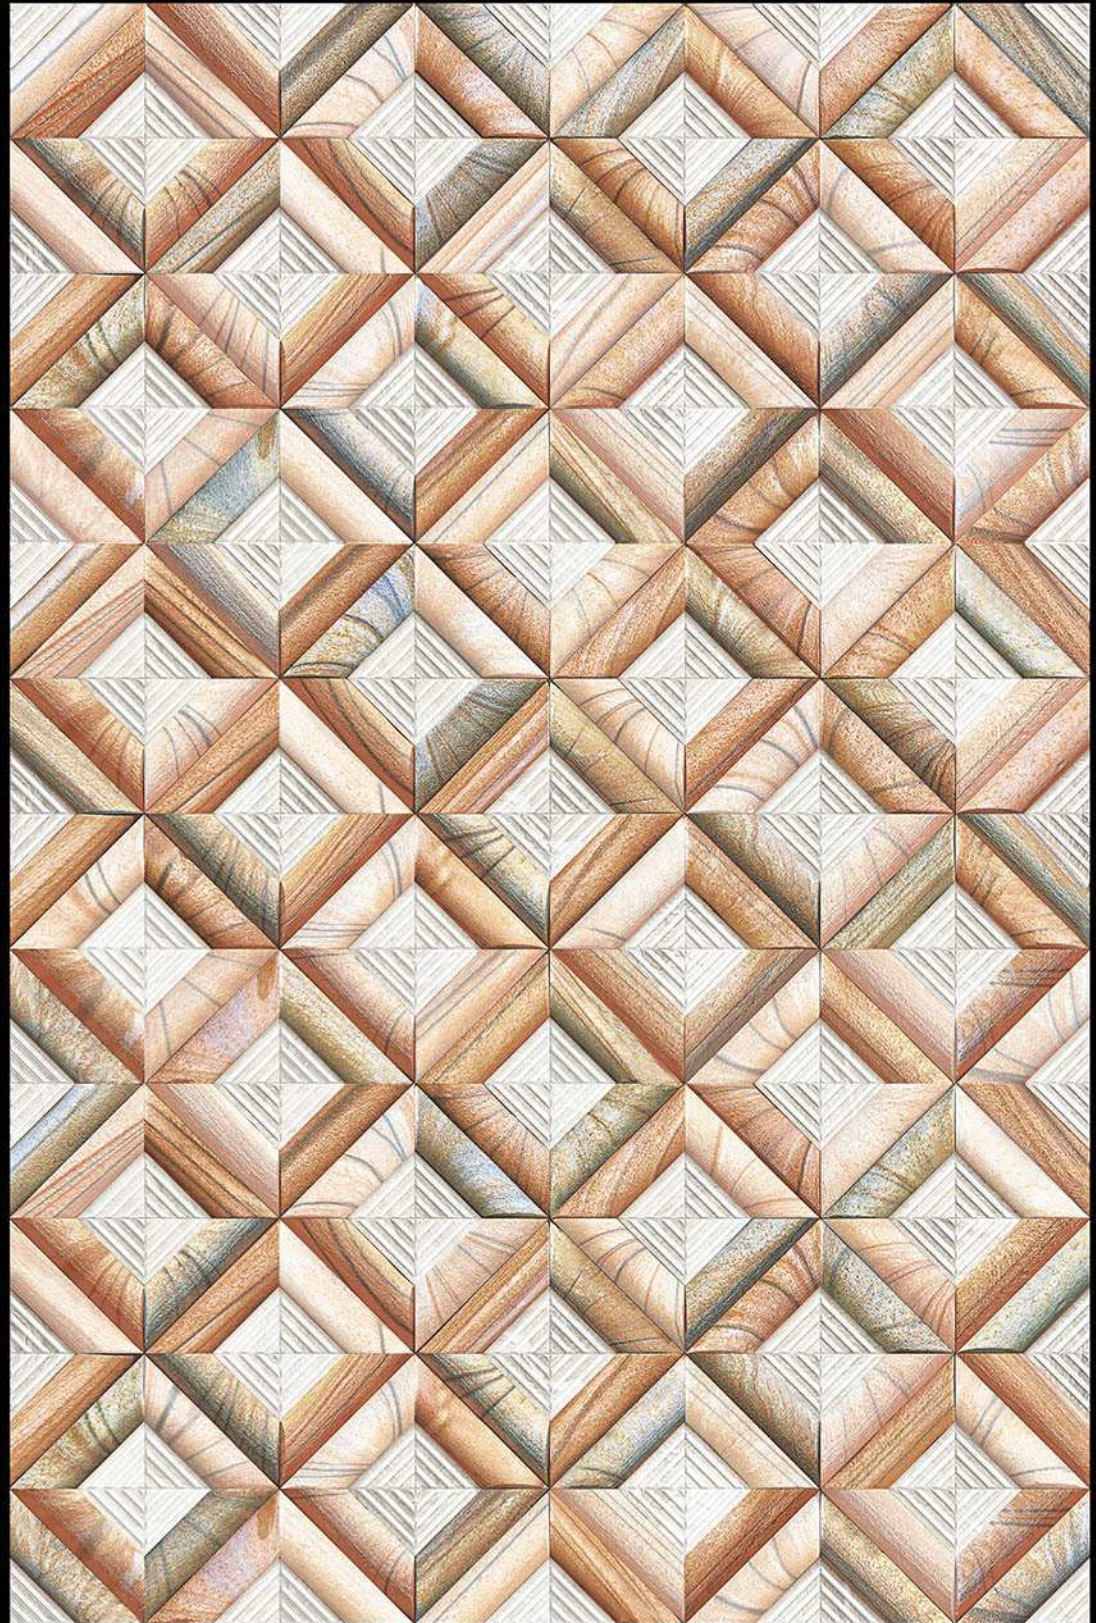

High Depth
Elevation

300x
600mm

MAYOTTE - 08

HIGH-DEEP
PUNCH

NATURAL
LOOK

DURABLE
BODY