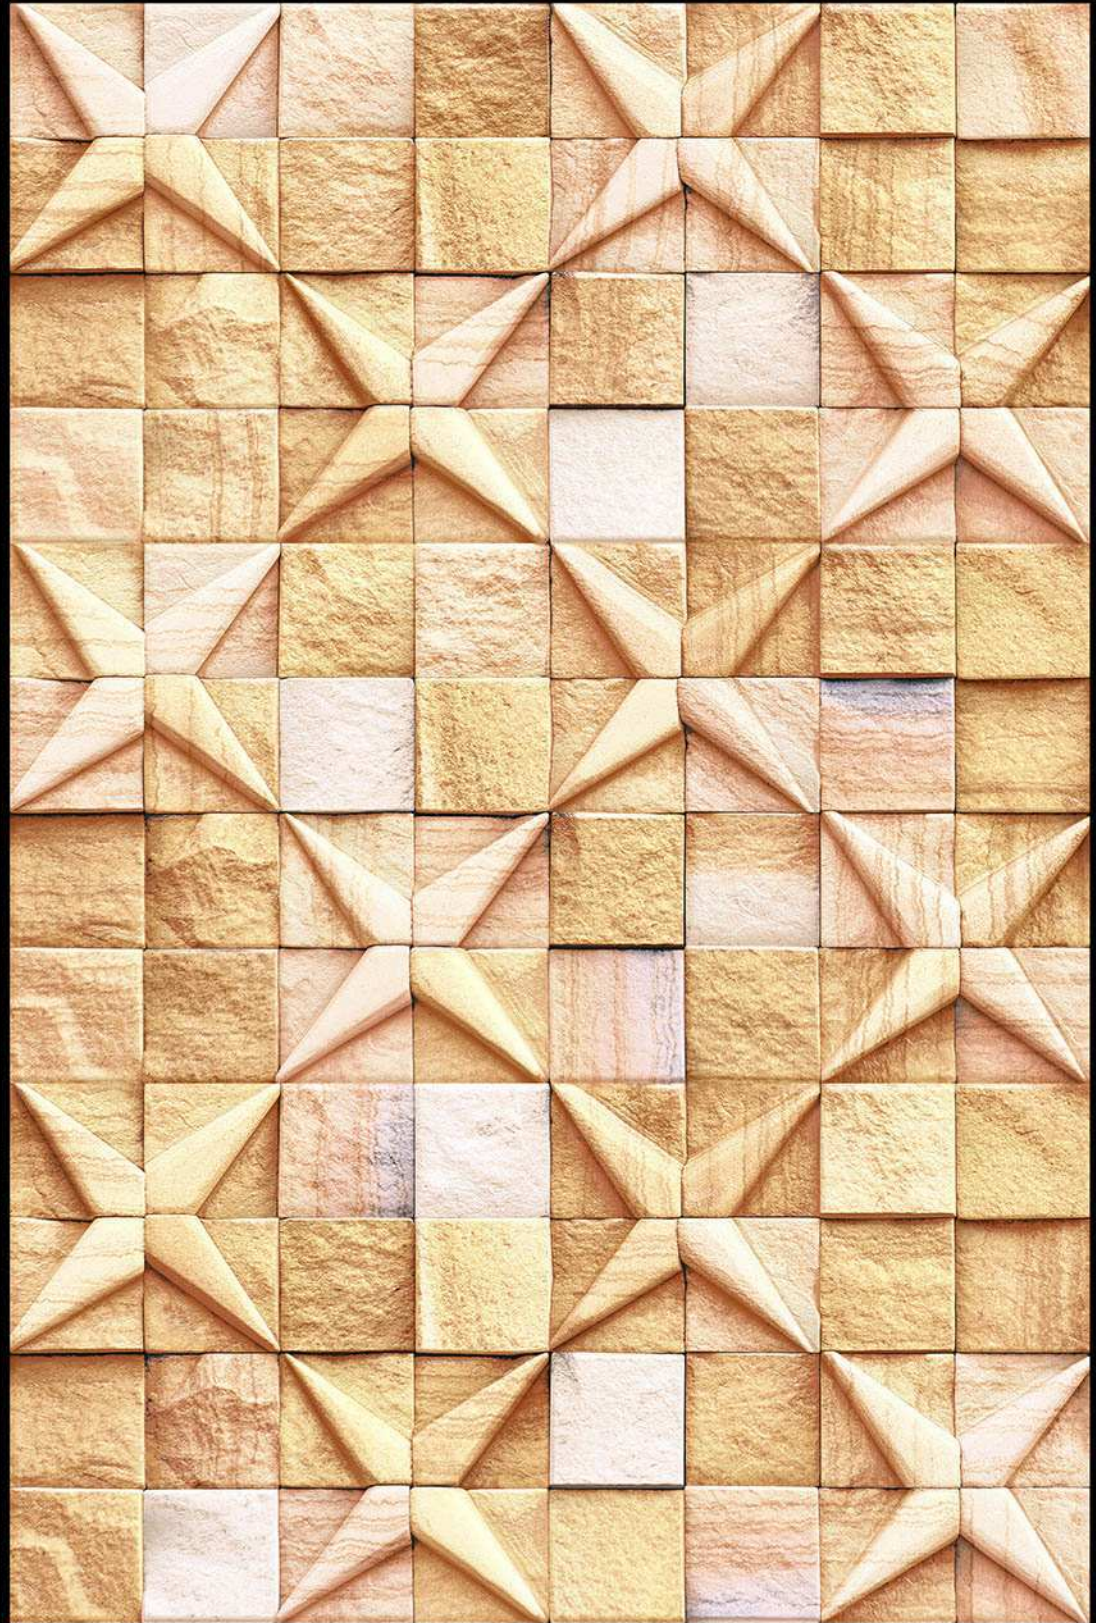

High Depth
Elevation

300x
600mm

REUNION - 03

HIGH-DEEP
PUNCH

NATURAL
LOOK

DURABLE
BODY

High Depth
Elevation

300x
600mm