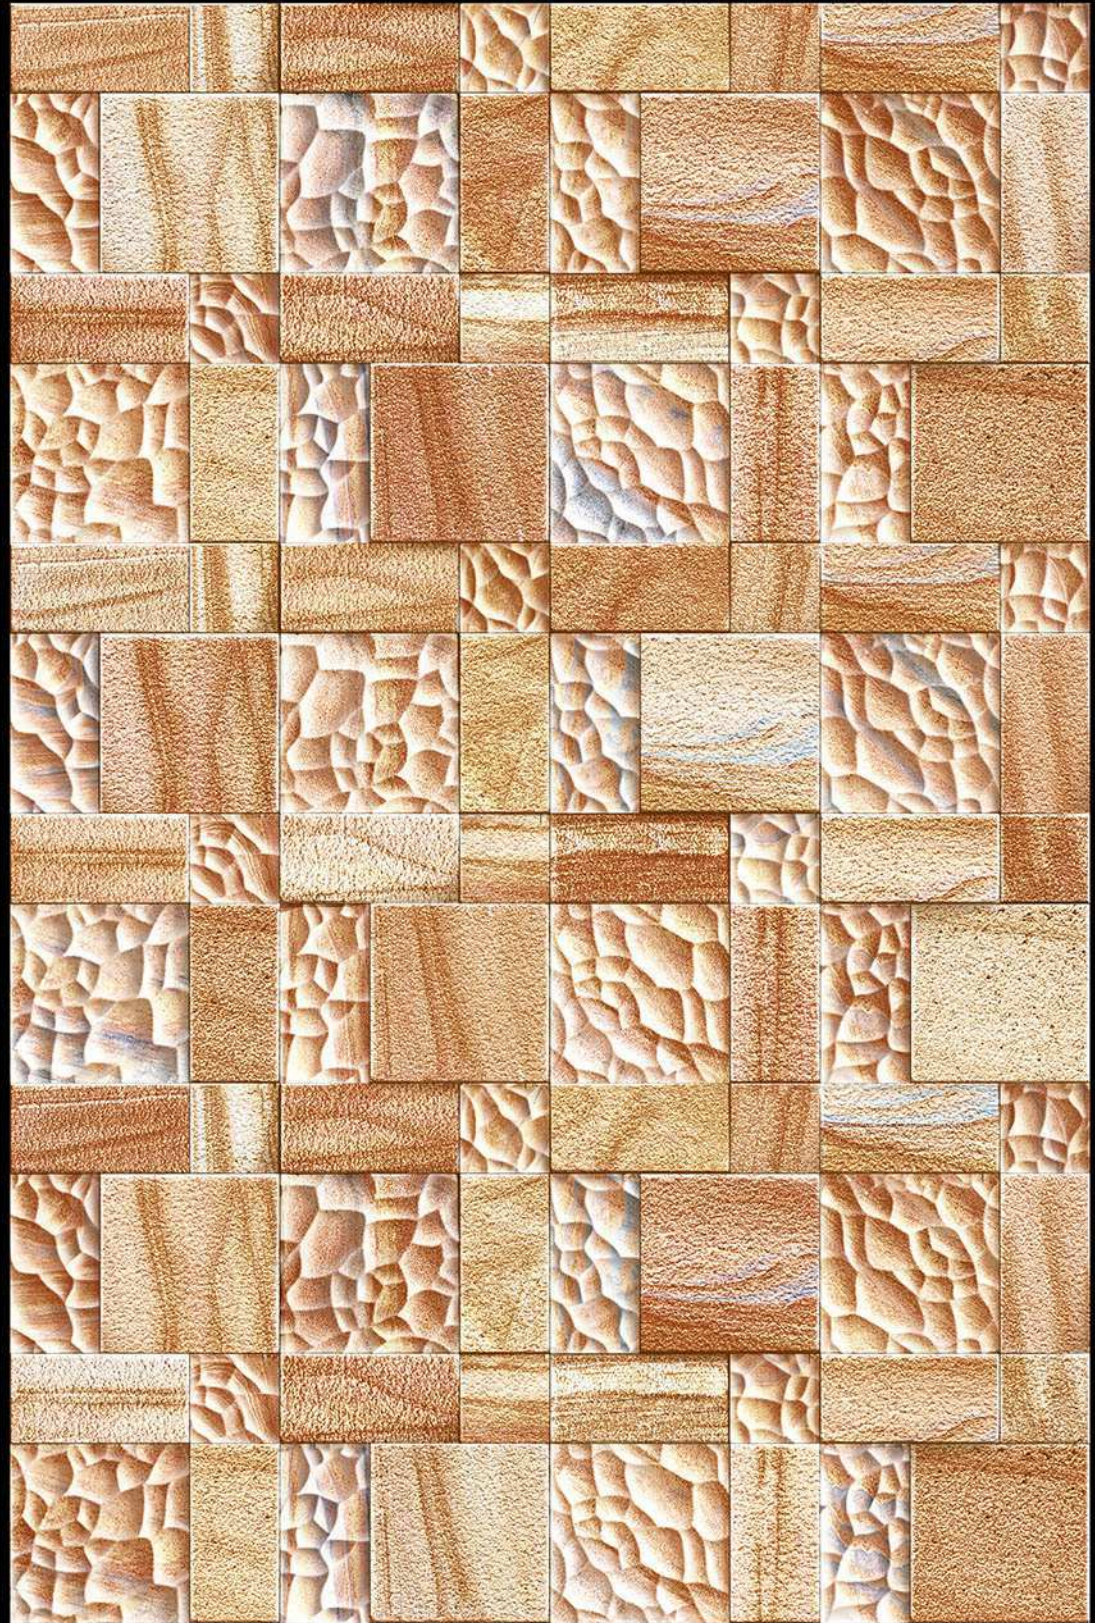

High Depth
Elevation

300x
600mm

HONDURAS - 09

HIGH-DEEP
PUNCH

NATURAL
LOOK

DURABLE
BODY