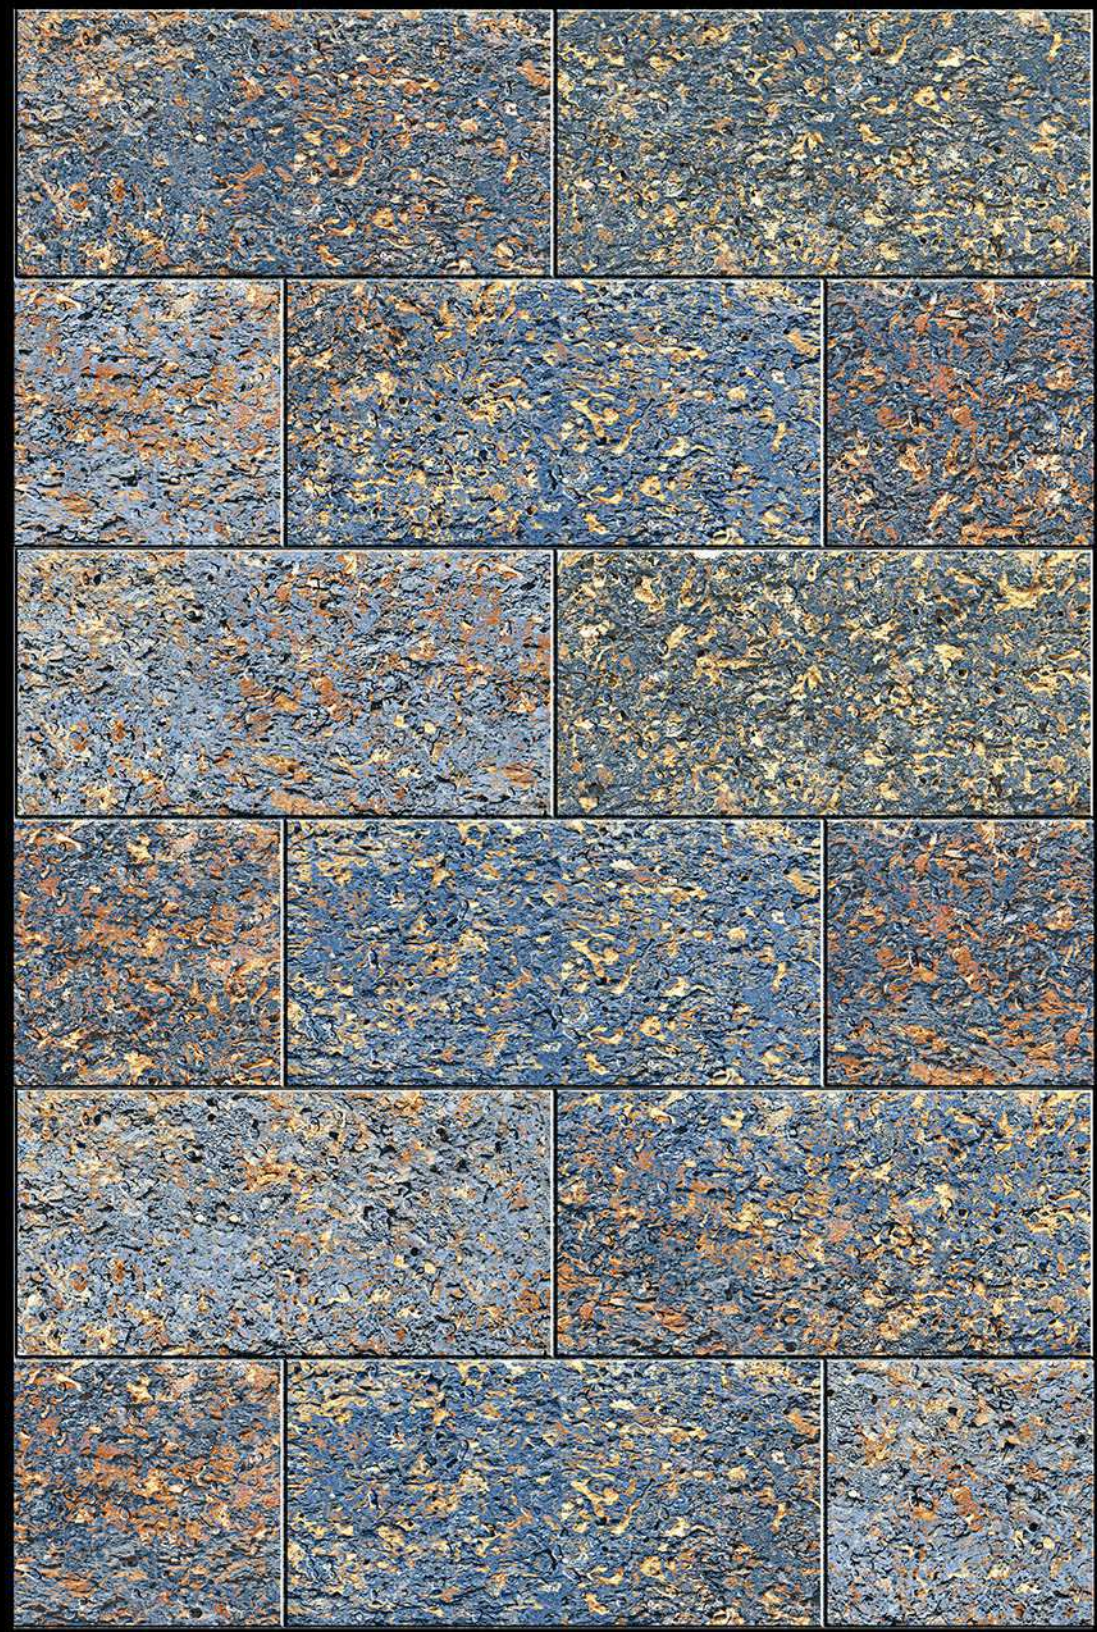

High Depth
Elevation

300x
600mm

CARIBBEAN - 06

HIGH-DEEP
PUNCH

NATURAL
LOOK

DURABLE
BODY

High Depth
Elevation

300x
600mm