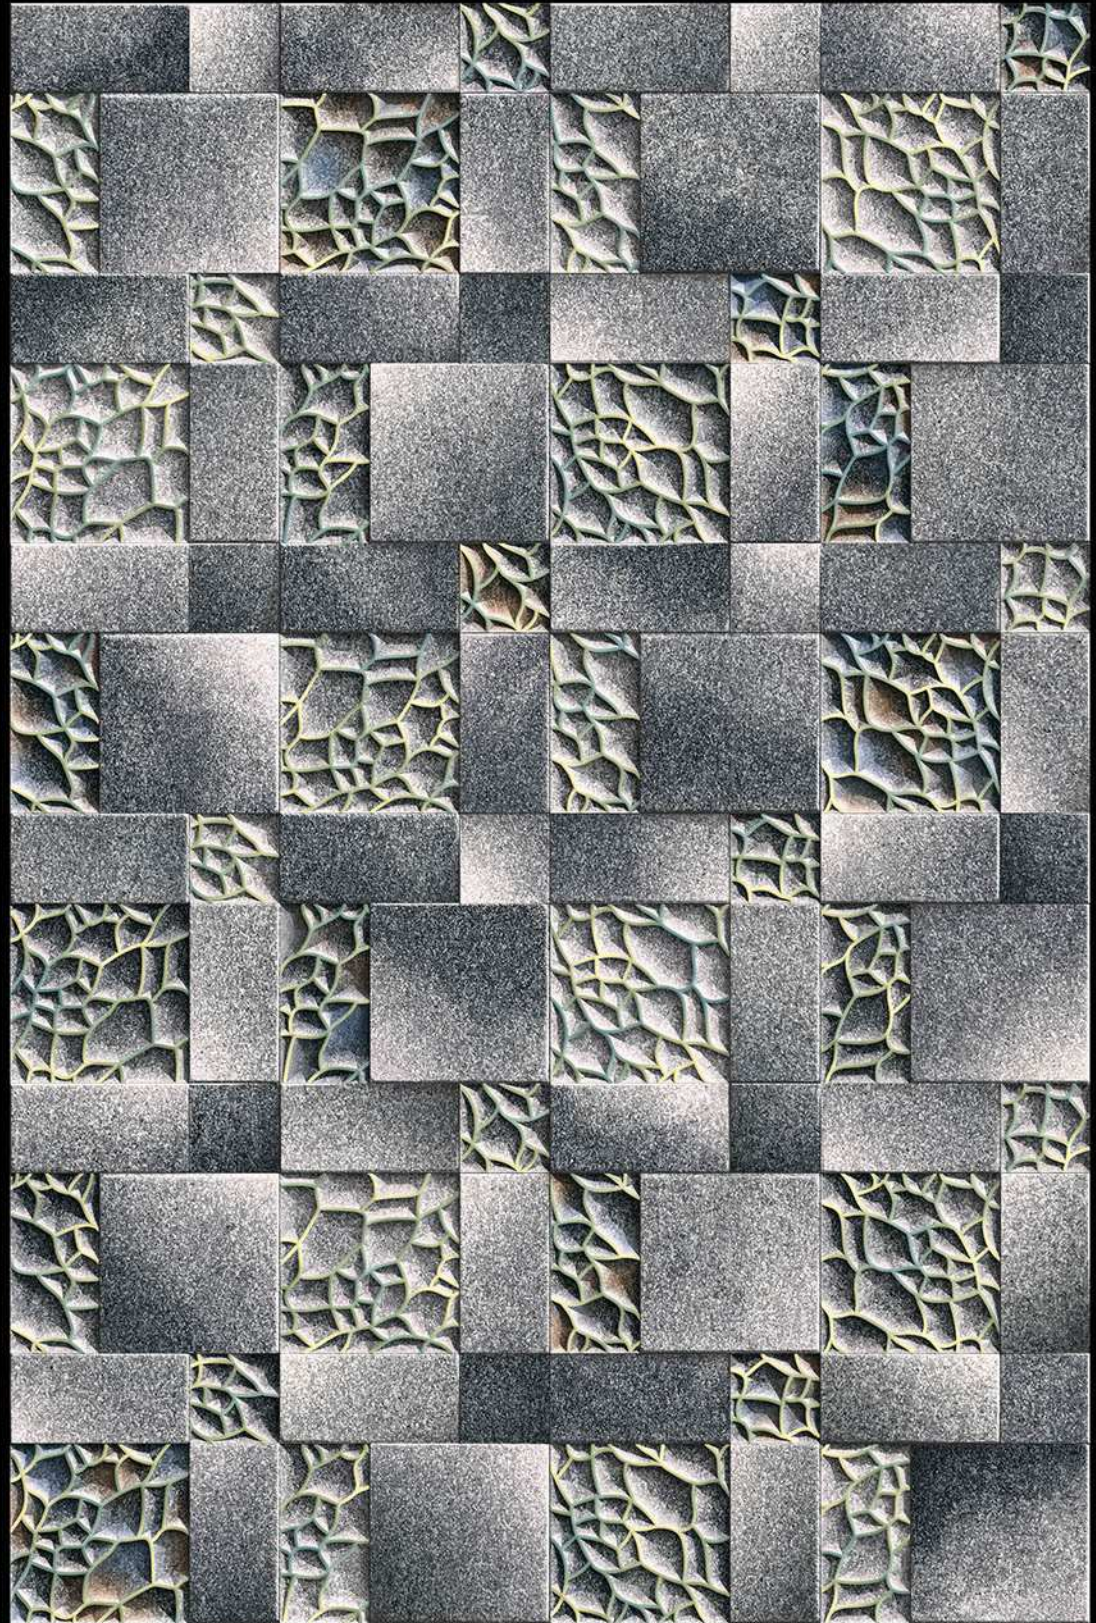

NATURAL
LOOK

DURABLE
BODY

High Depth
Elevation

300x
600mm

HONDURAS - 06

HIGH-DEEP
PUNCH

NATURAL
LOOK

DURABLE
BODY