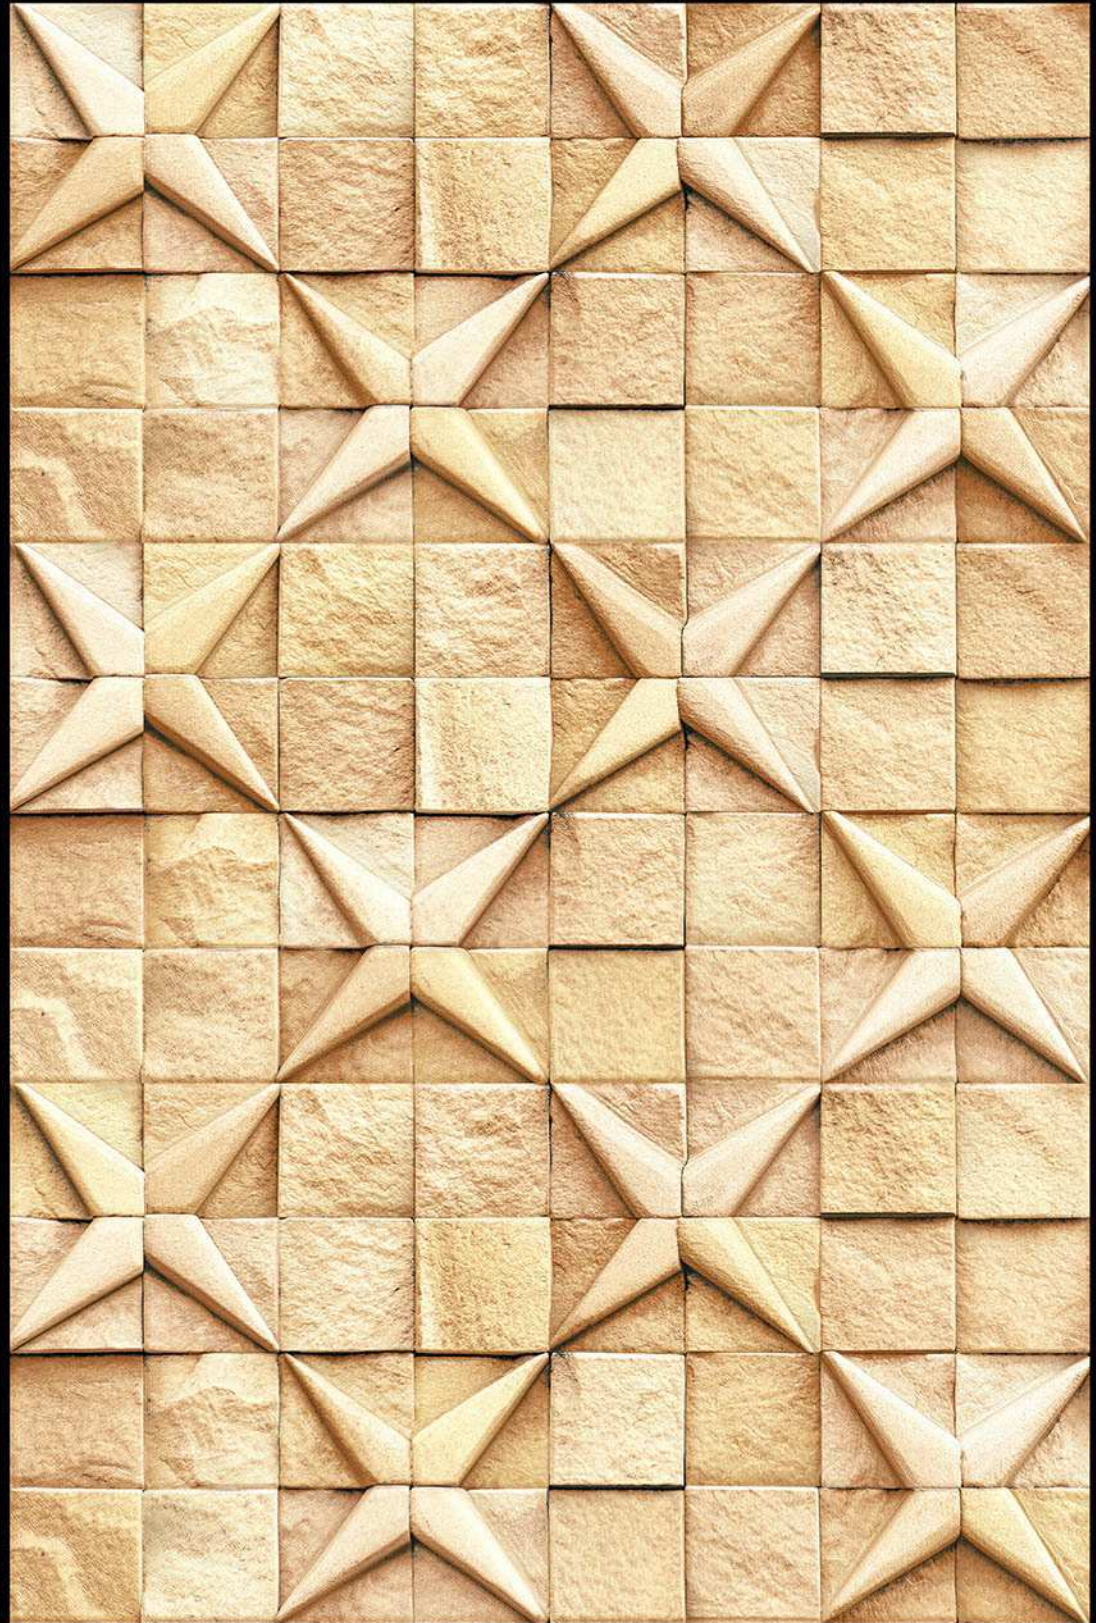

REUNION - 04

HIGH-DEEP
PUNCH

NATURAL
LOOK

DURABLE
BODY

High Depth
Elevation

300x
600mm

REUNION - 05

HIGH-DEEP
PUNCH