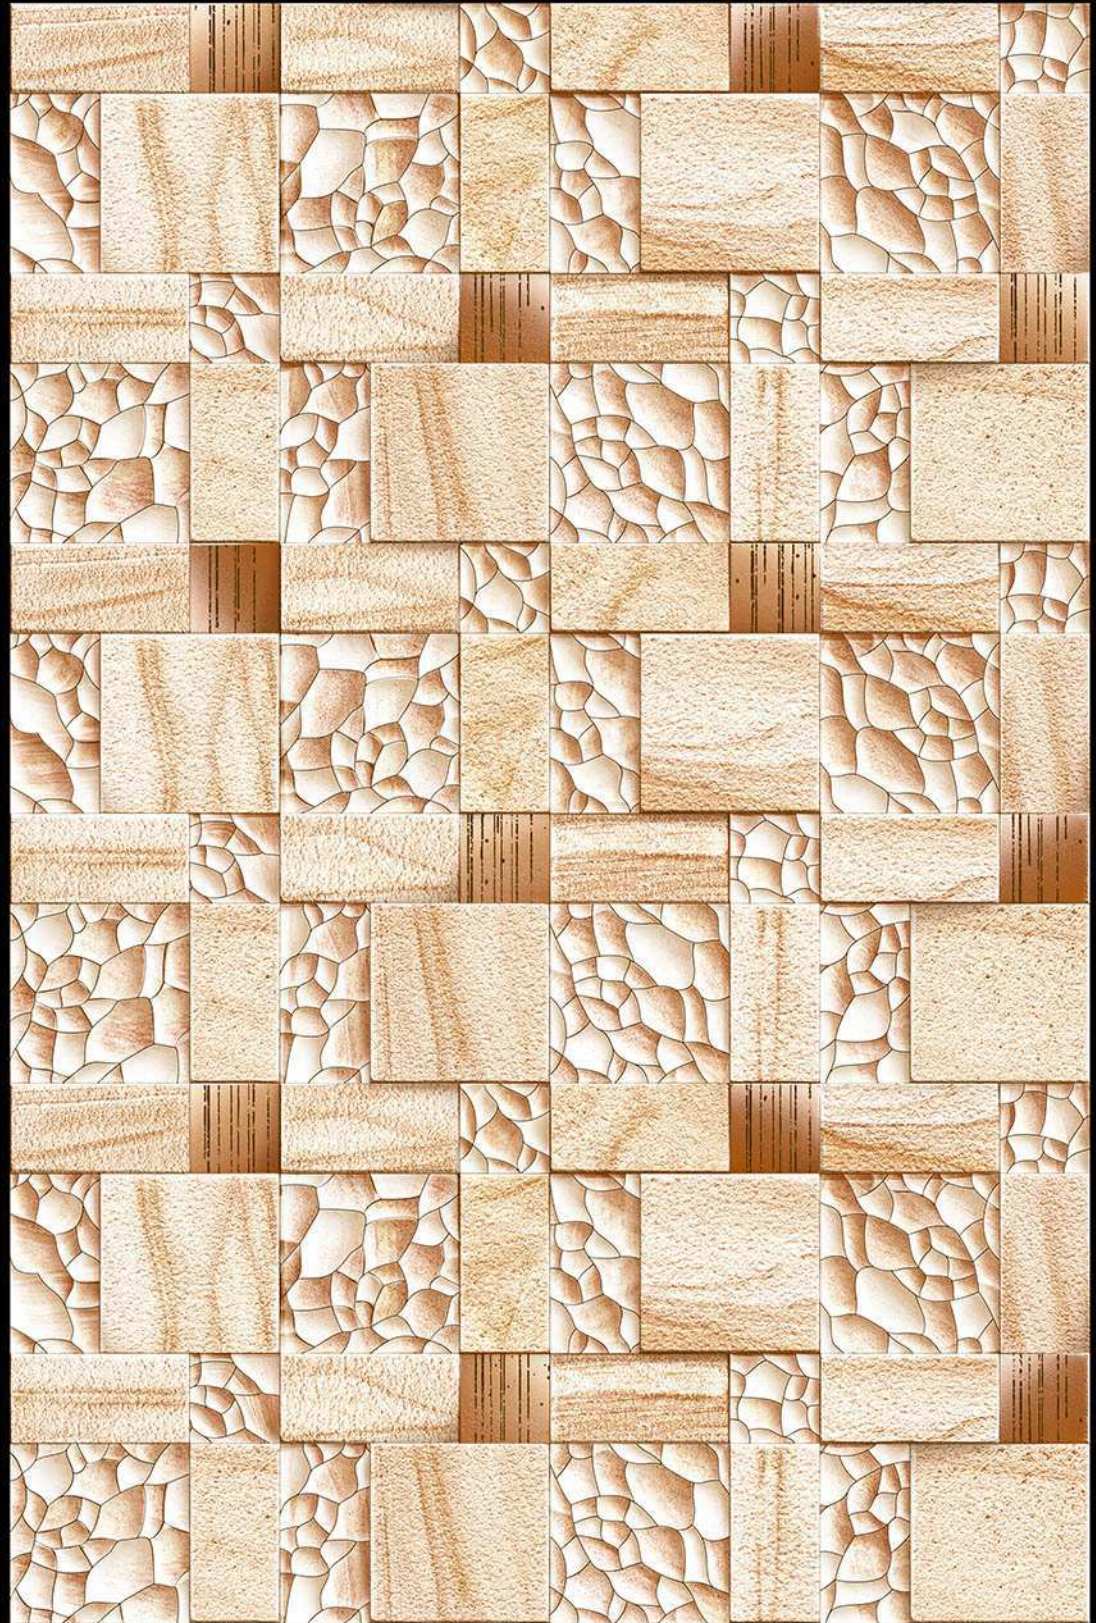

new Collection

300x600^{MM}

HIGH DEPTH ELEVATION

product catalogue

High Depth
Elevation

300x
600mm

HONDURAS - 01

HIGH-DEEP
PUNCH