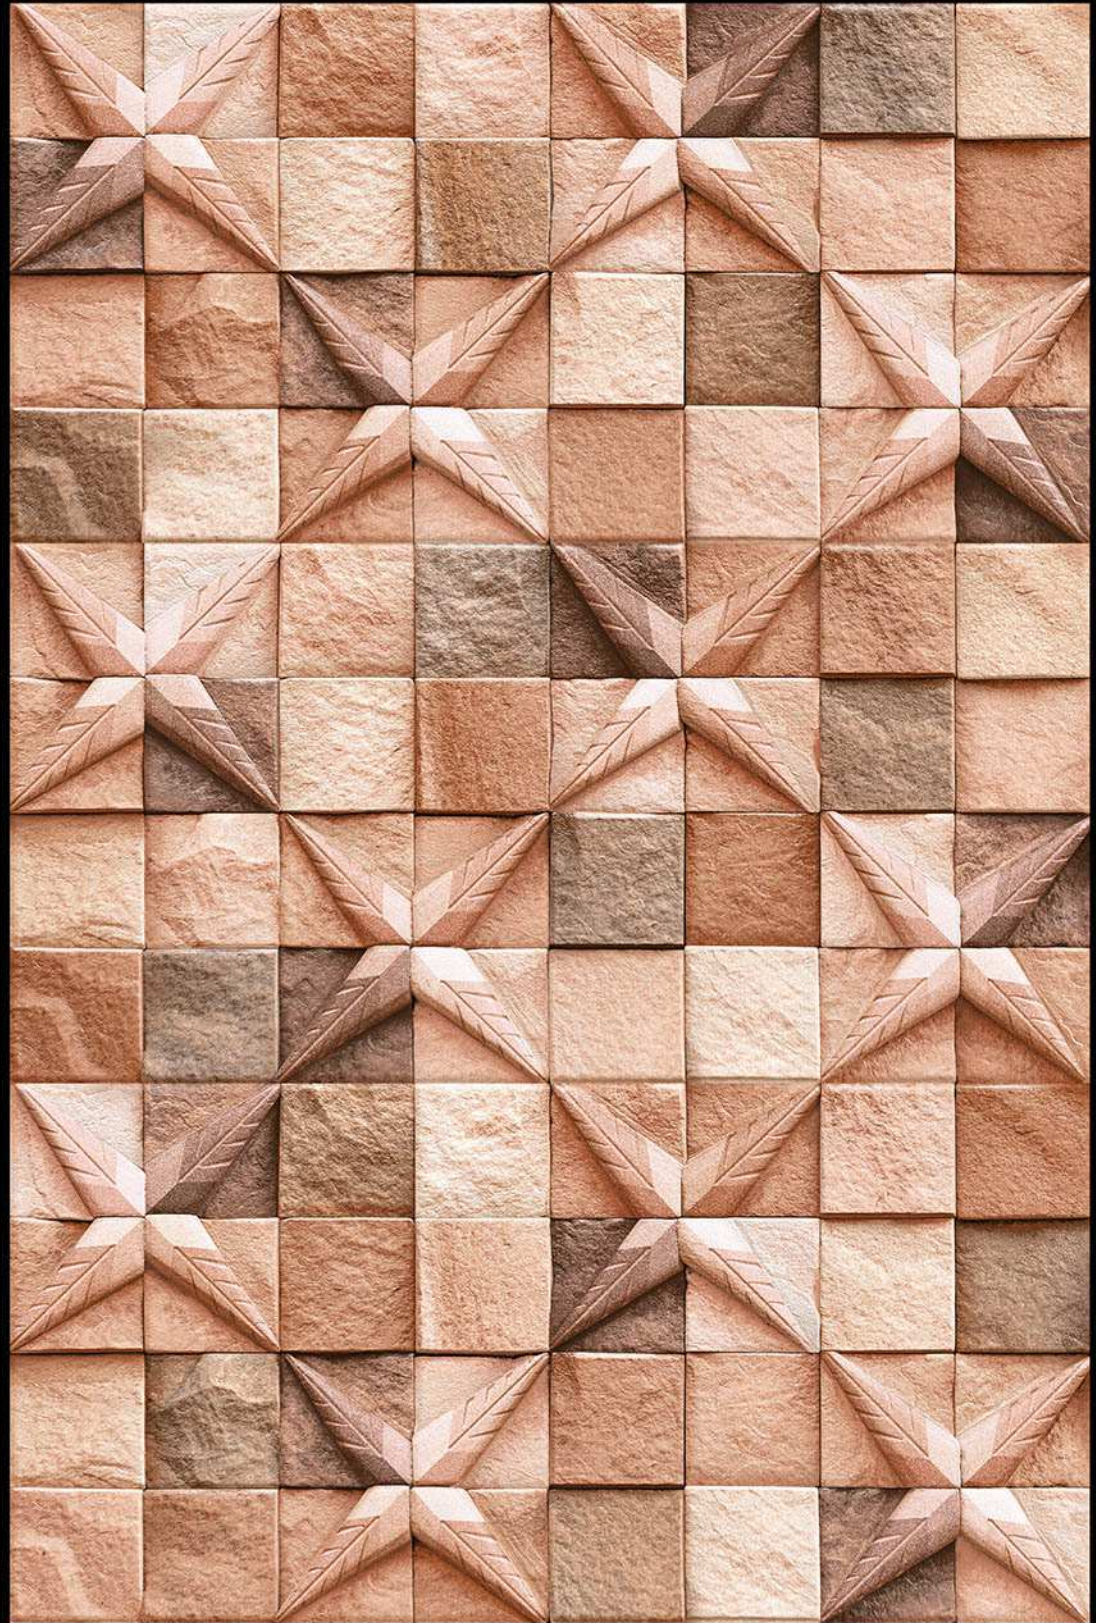

MAYOTTE - 13

HIGH-DEEP
PUNCH

NATURAL
LOOK

DURABLE
BODY

High Depth
Elevation

300x
600mm

REUNION - 01

HIGH-DEEP
PUNCH