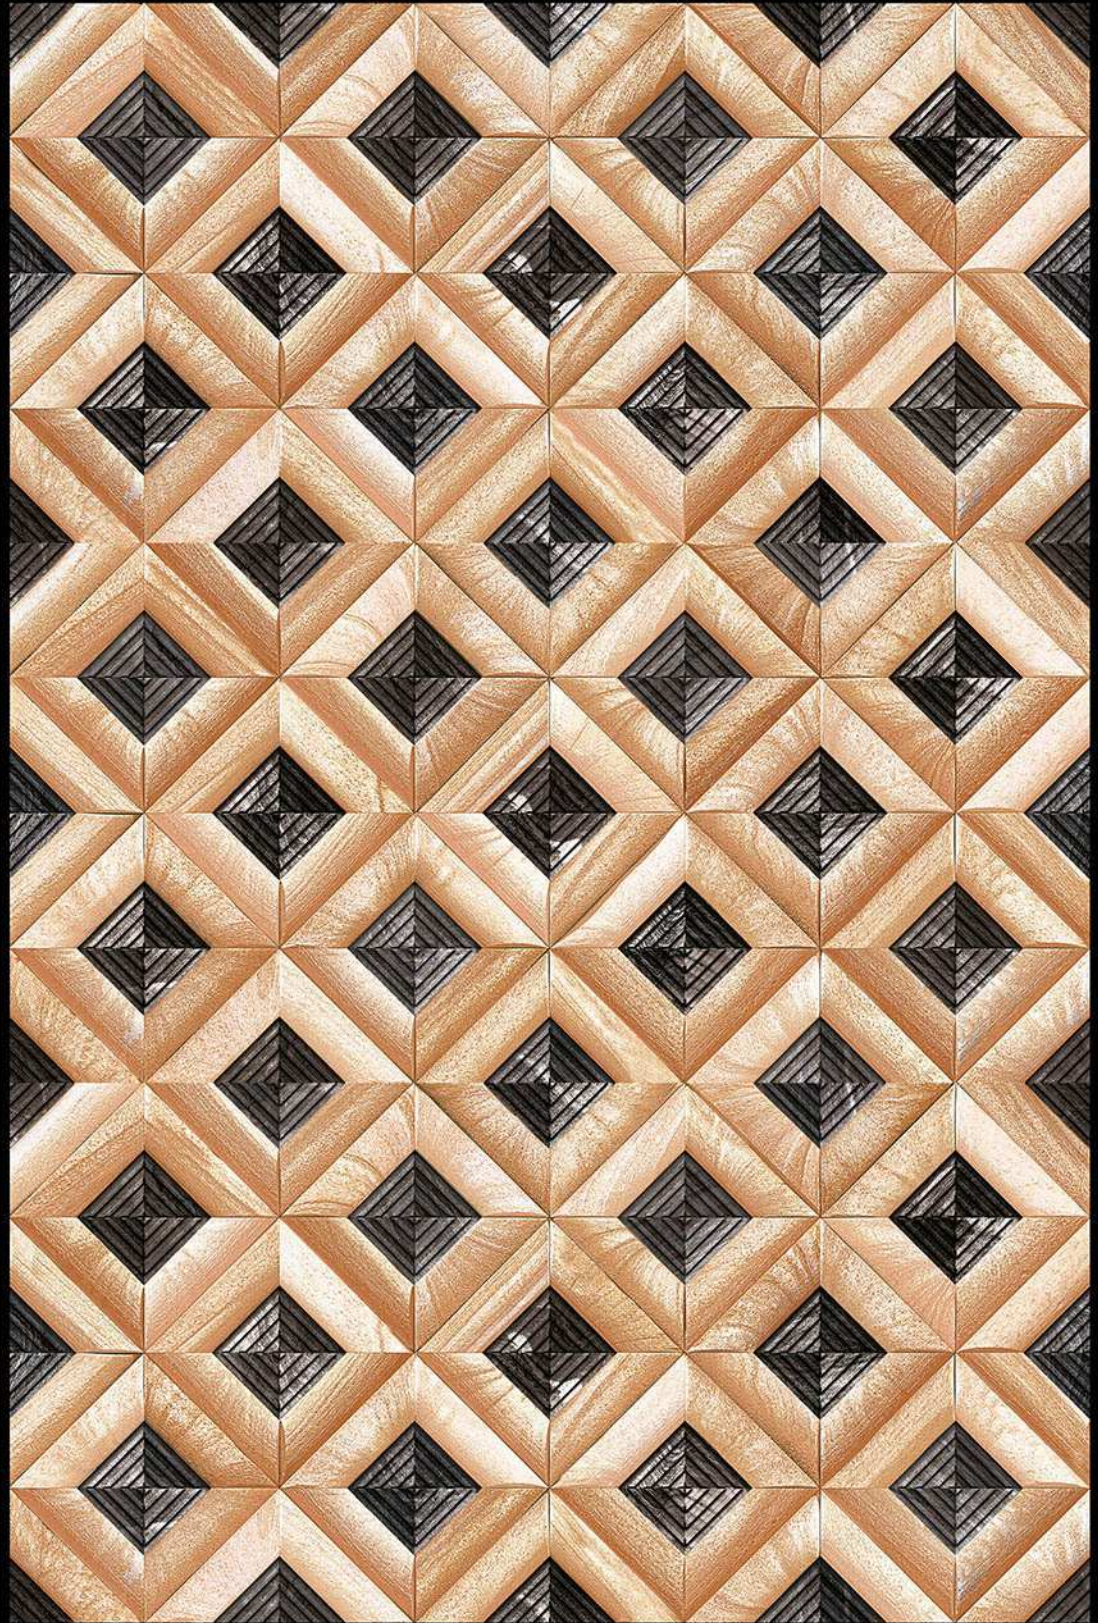

NATURAL
LOOK

DURABLE
BODY

High Depth
Elevation

300x
600mm

MAYOTTE - 03

HIGH-DEEP
PUNCH

NATURAL
LOOK

DURABLE
BODY