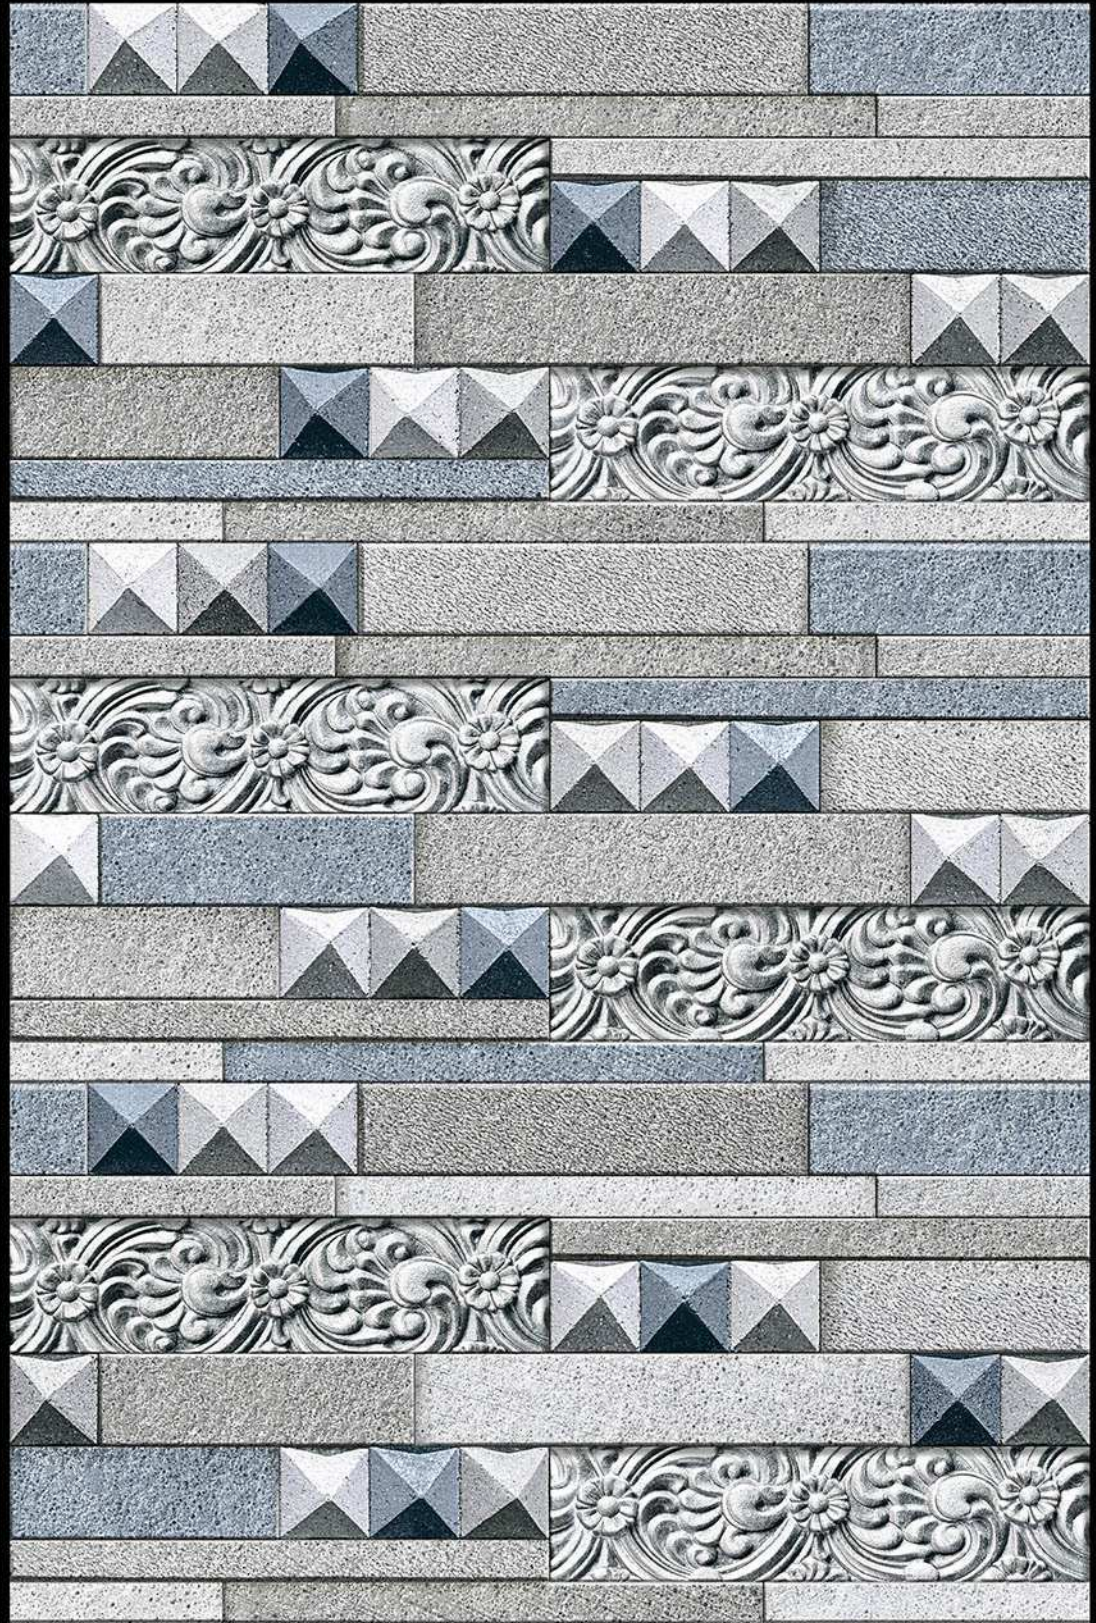

ANDORRA - 08

HIGH-DEEP
PUNCH

NATURAL
LOOK

DURABLE
BODY

High Depth
Elevation

300x
600mm

ANDORRA - 09

HIGH-DEEP
PUNCH