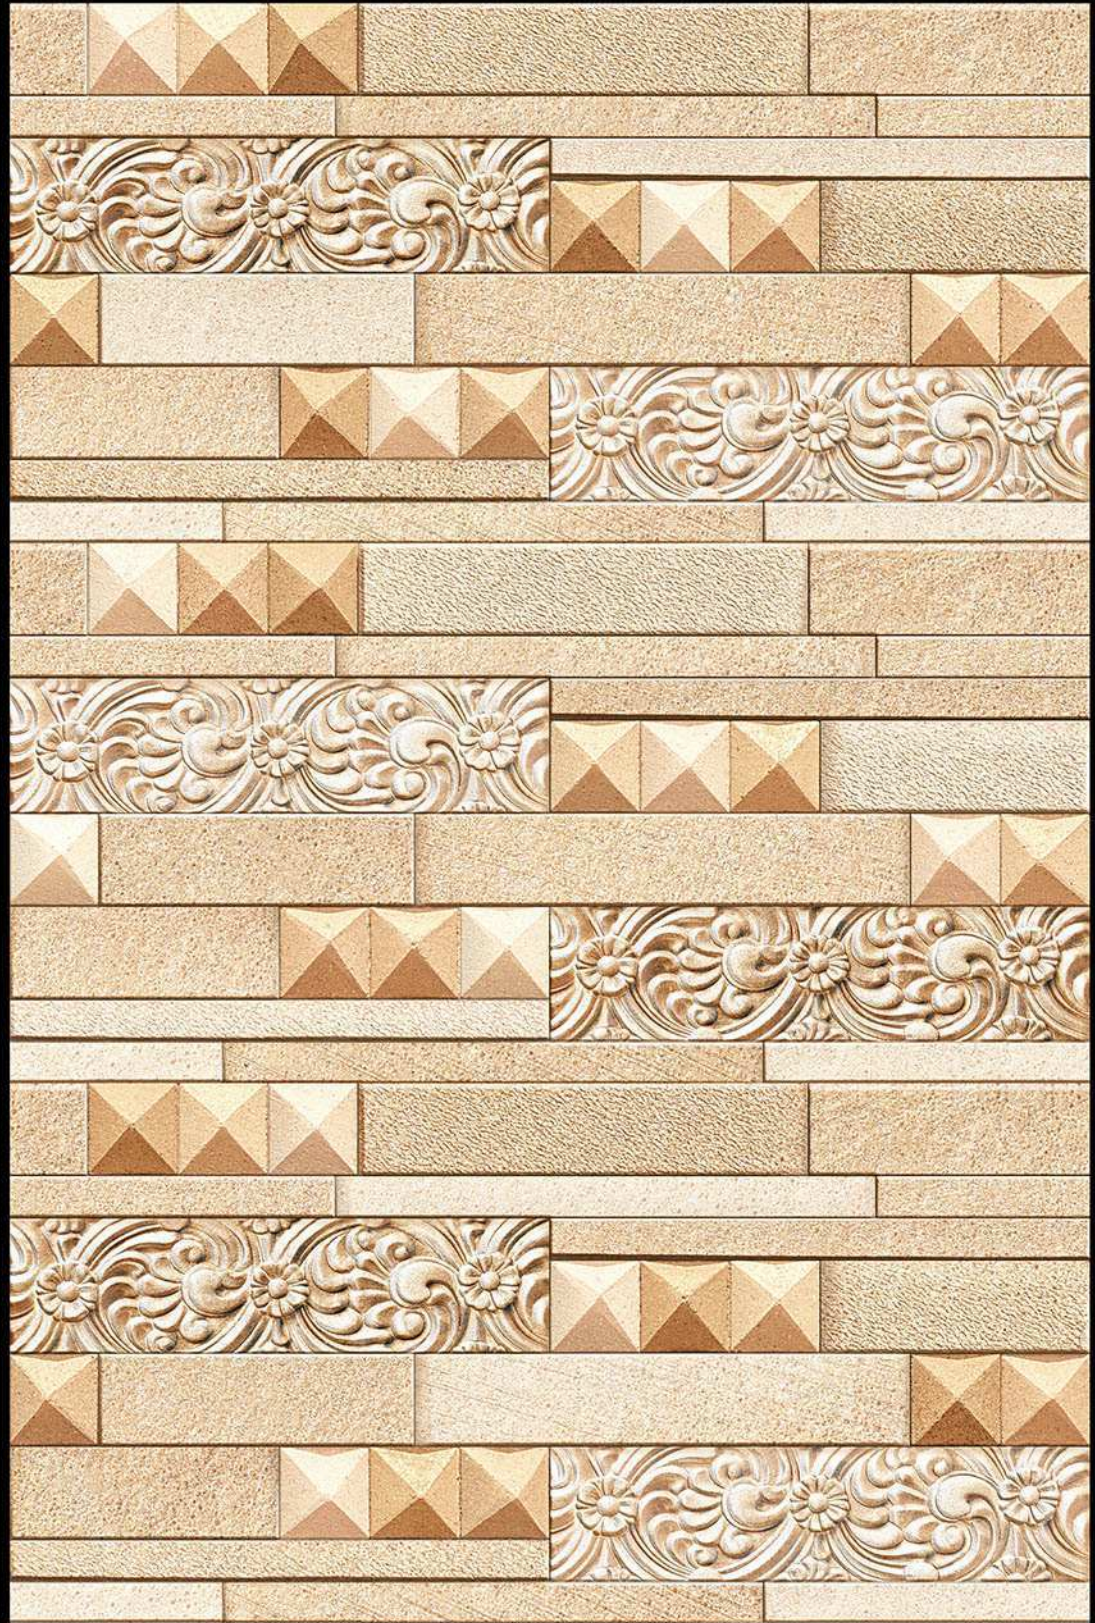

High Depth
Elevation

300x
600mm

ANDORRA - 07

HIGH-DEEP
PUNCH

NATURAL
LOOK

DURABLE
BODY

High Depth
Elevation

300x
600mm