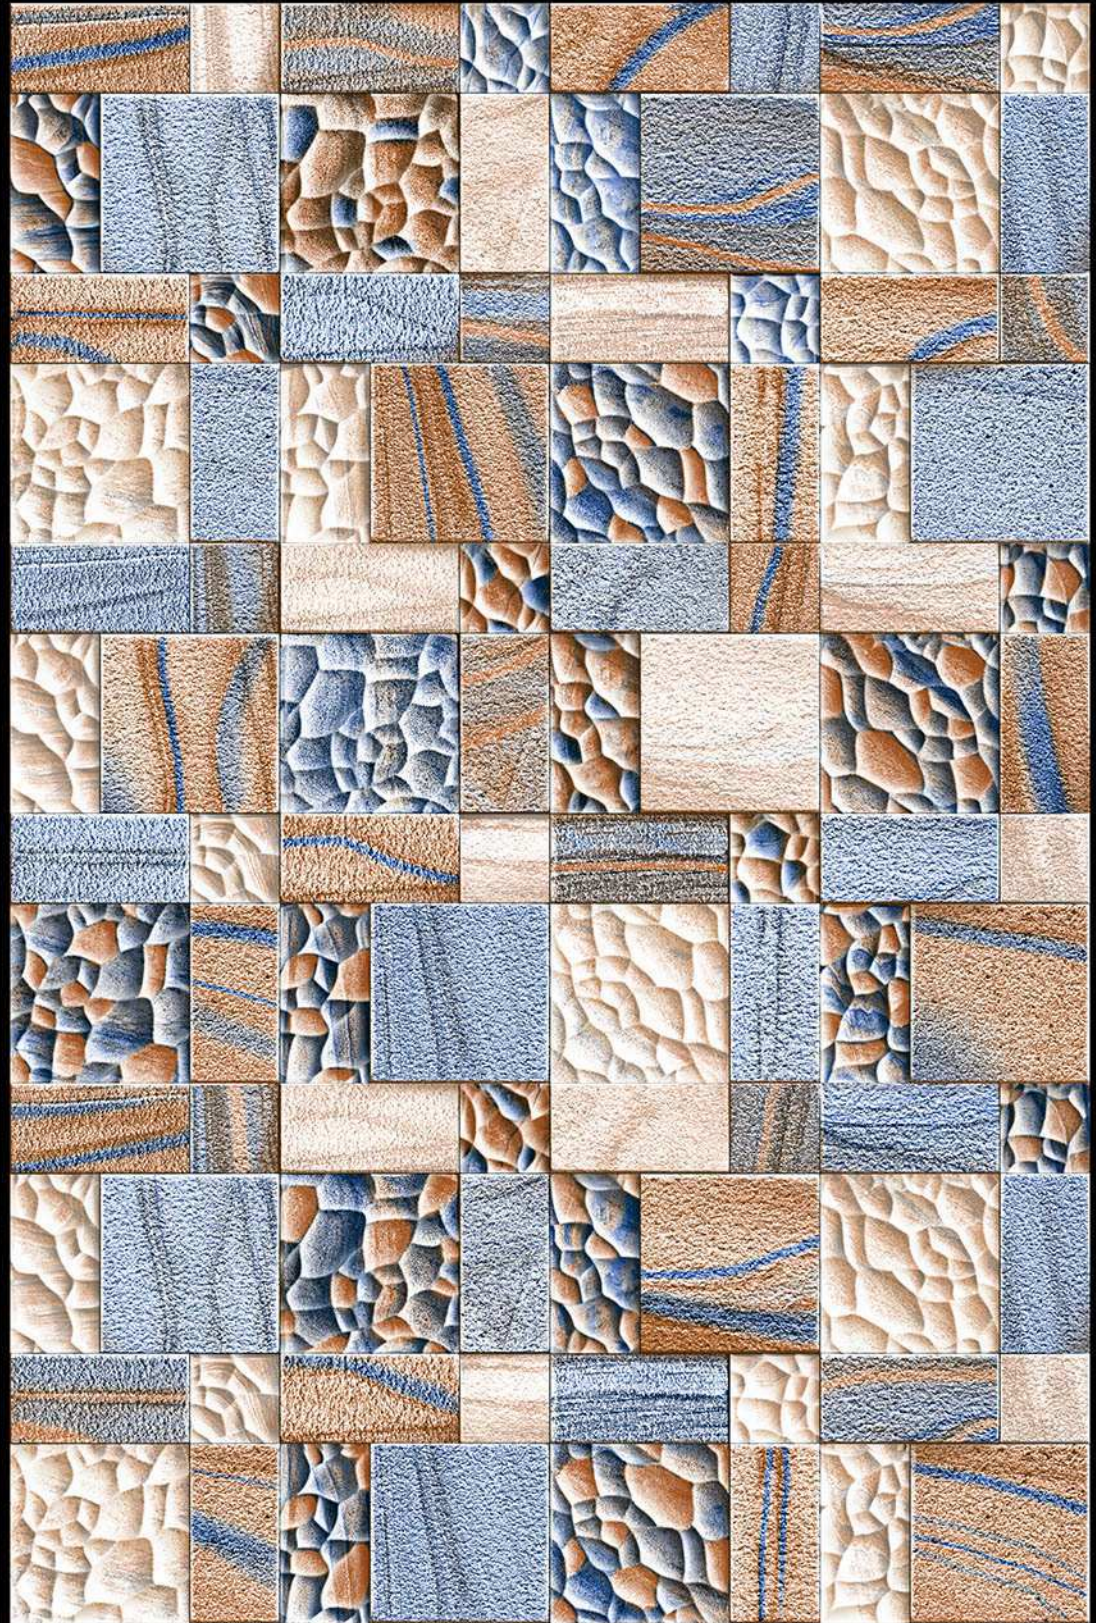

High Depth
Elevation

300x
600mm

HONDURAS - 03

HIGH-DEEP
PUNCH

NATURAL
LOOK

DURABLE
BODY