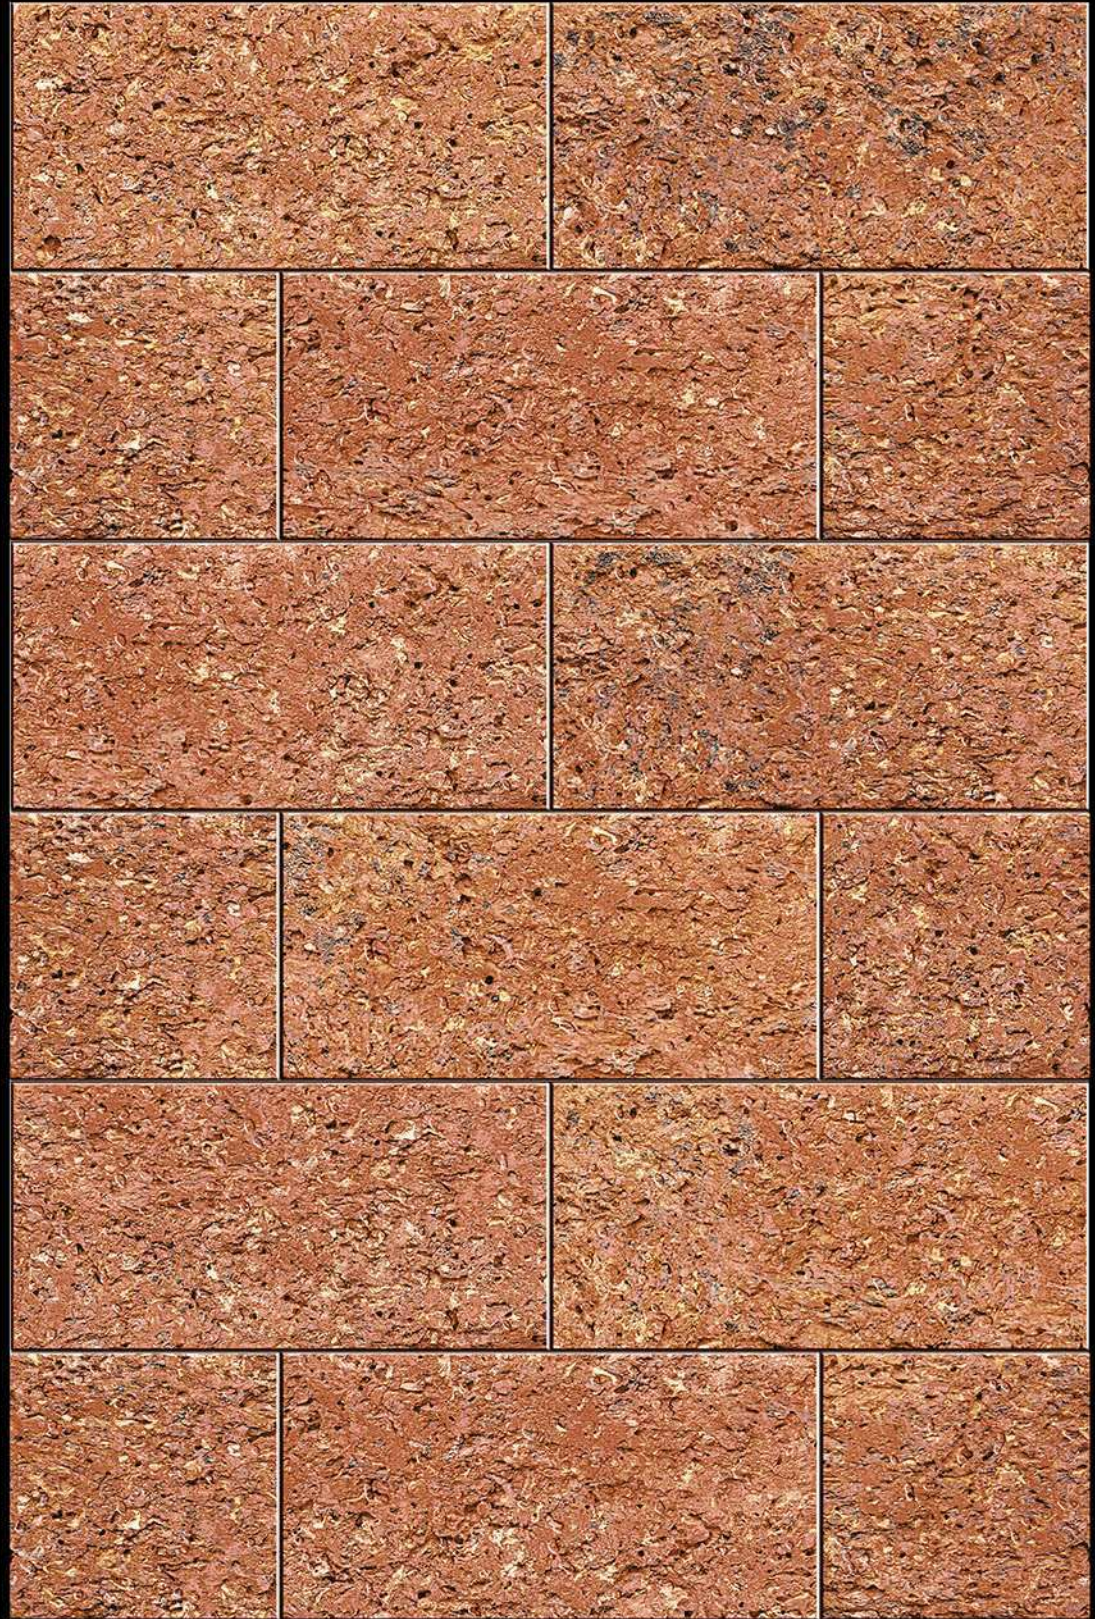

CARIBBEAN - 01

High Depth
Elevation

300x
600mm

CARIBBEAN - 02

HIGH-DEEP
PUNCH

NATURAL
LOOK

DURABLE
BODY