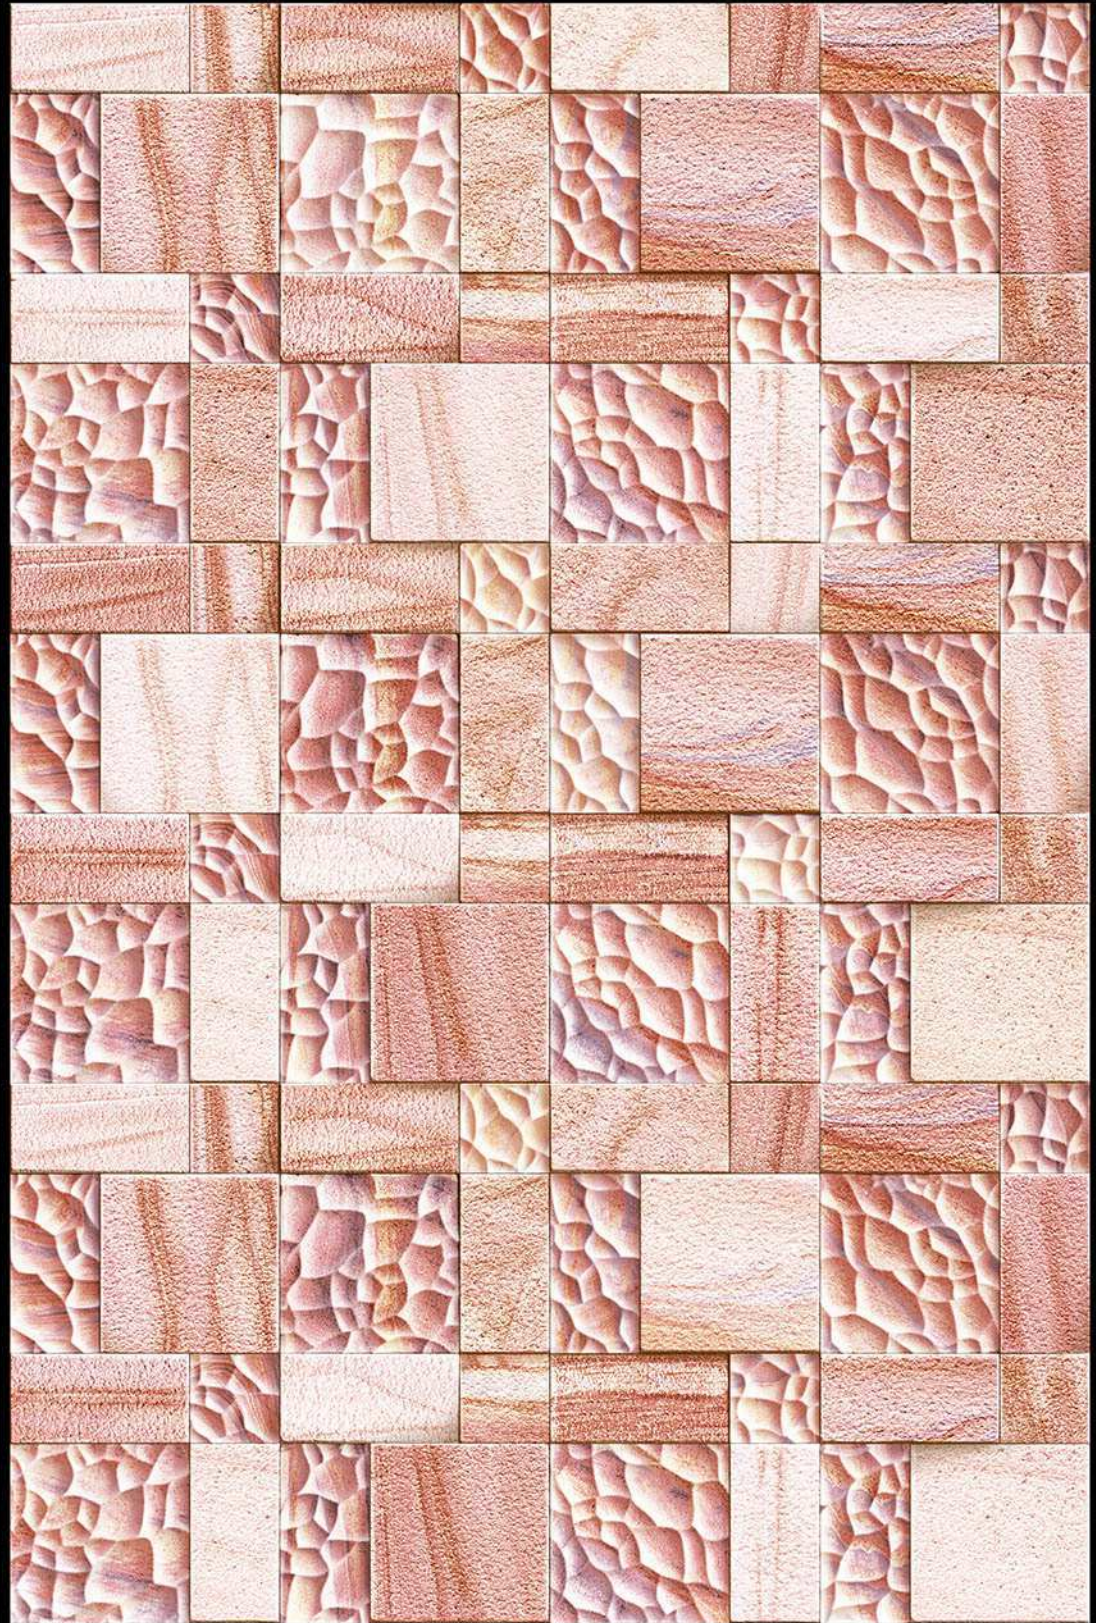

NATURAL
LOOK

DURABLE
BODY

High Depth
Elevation

300x
600mm

HONDURAS - 02

HIGH-DEEP
PUNCH

NATURAL
LOOK

DURABLE
BODY