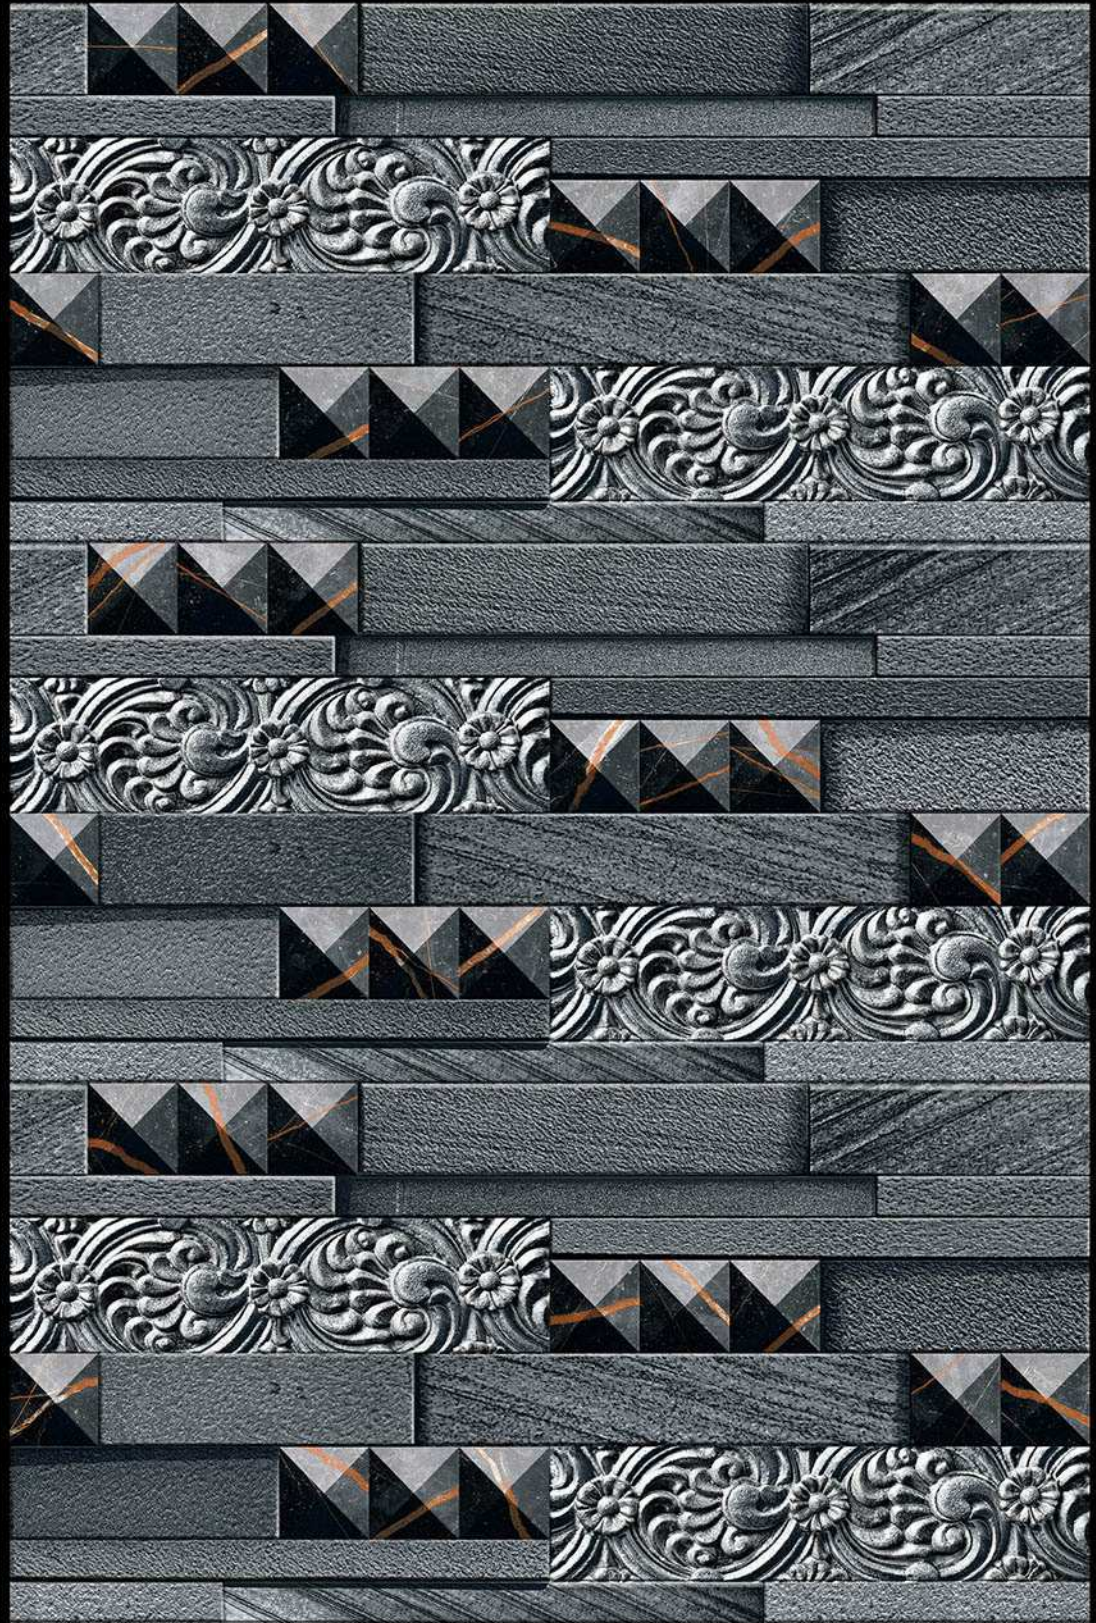

REUNION - 08

HIGH-DEEP
PUNCH

NATURAL
LOOK

DURABLE
BODY

High Depth
Elevation

300x
600mm

ANDORRA - 01

HIGH-DEEP
PUNCH