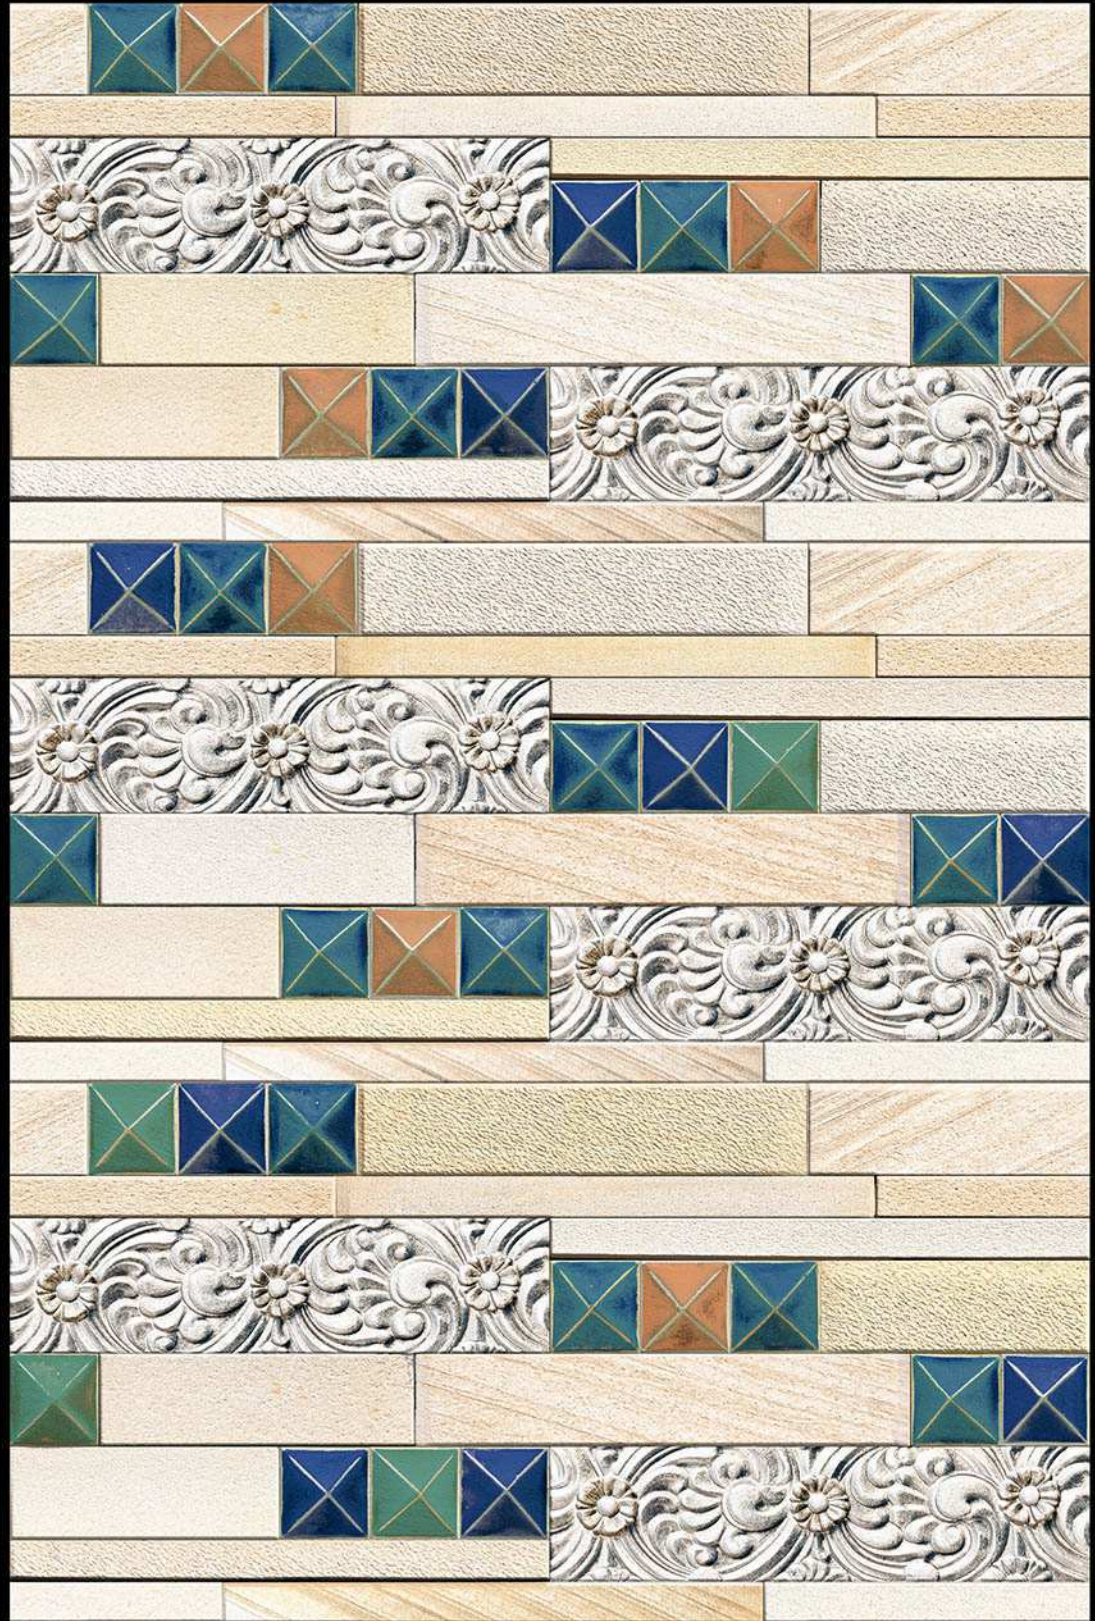

High Depth
Elevation

300x
600mm

ANDORRA - 03

HIGH-DEEP
PUNCH

NATURAL
LOOK

DURABLE
BODY

High Depth
Elevation

300x
600mm