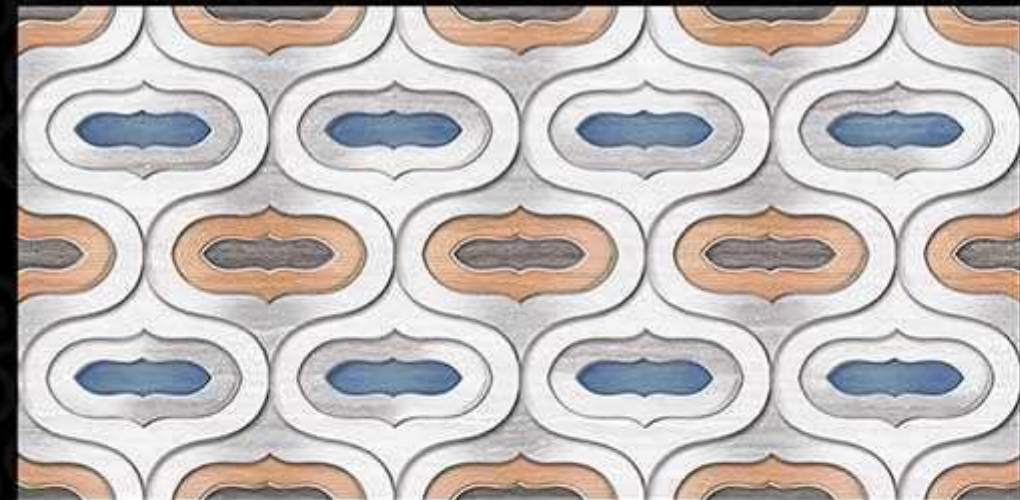

GLOSSY FINISH

DIGITAL WALL TILES

5712-HL-1