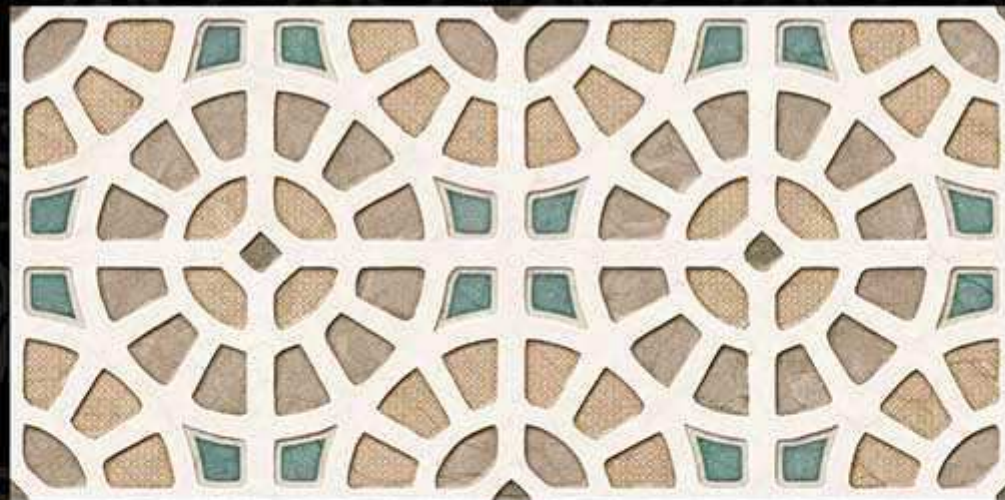

GLOSSY FINISH

DIGITAL WALL TILES

5711-HL-1