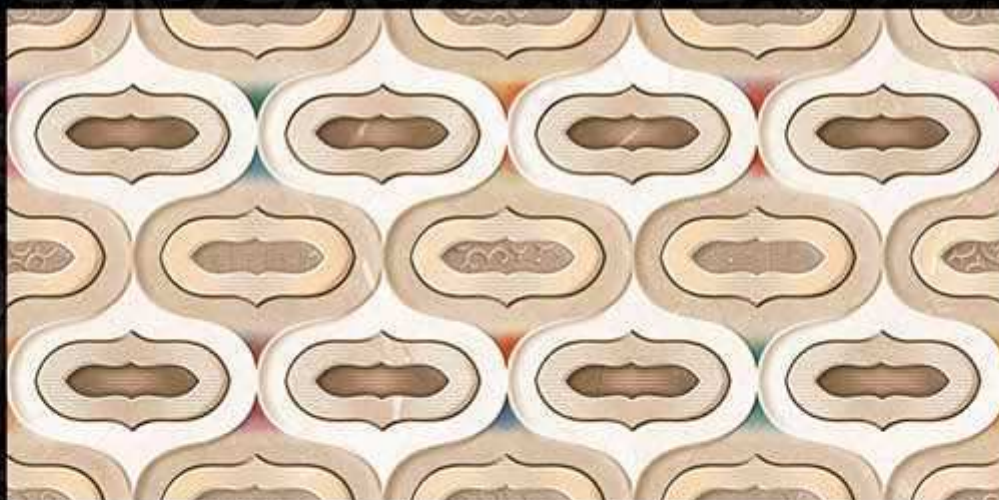

GLOSSY FINISH

DIGITAL WALL TILES

5723-HL-1