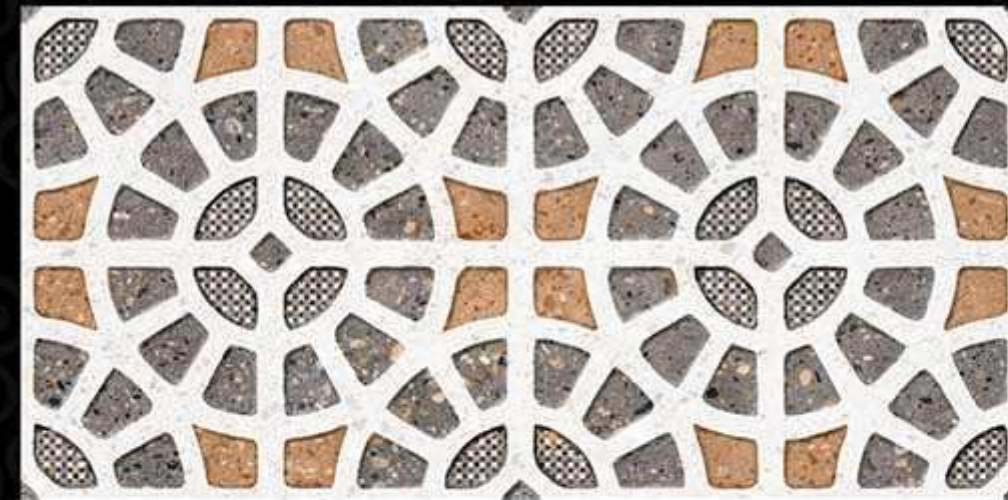

GLOSSY FINISH

DIGITAL WALL TILES

5728-HL-1