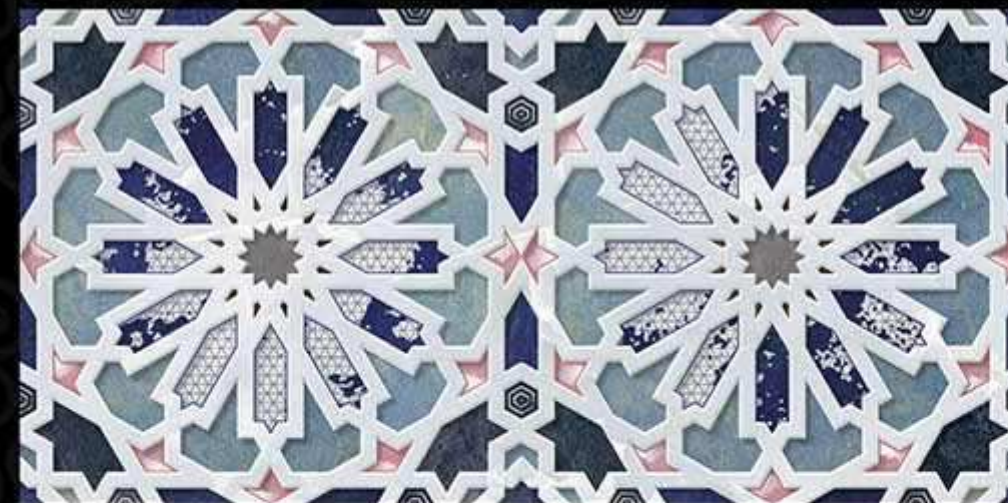

GLOSSY FINISH

DIGITAL WALL TILES

5714-HL-1