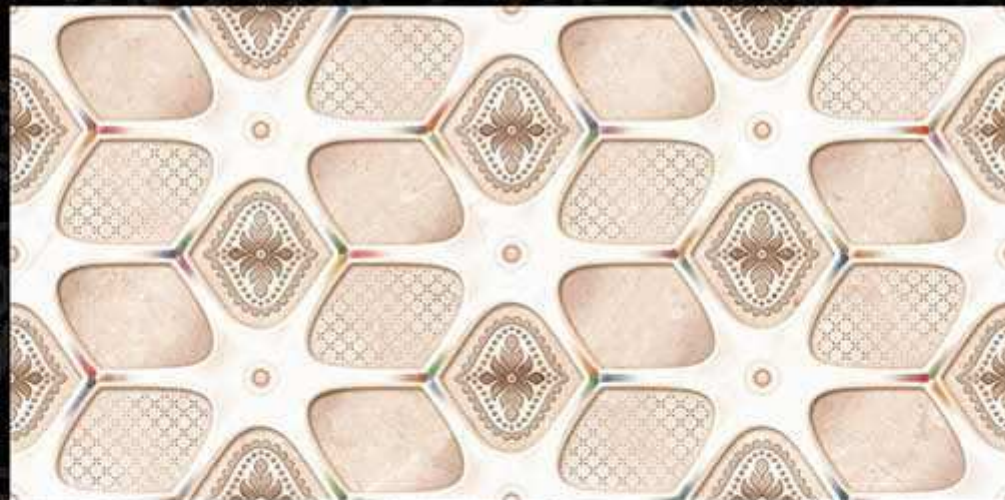

GLOSSY FINISH

DIGITAL WALL TILES

5721-HL-1