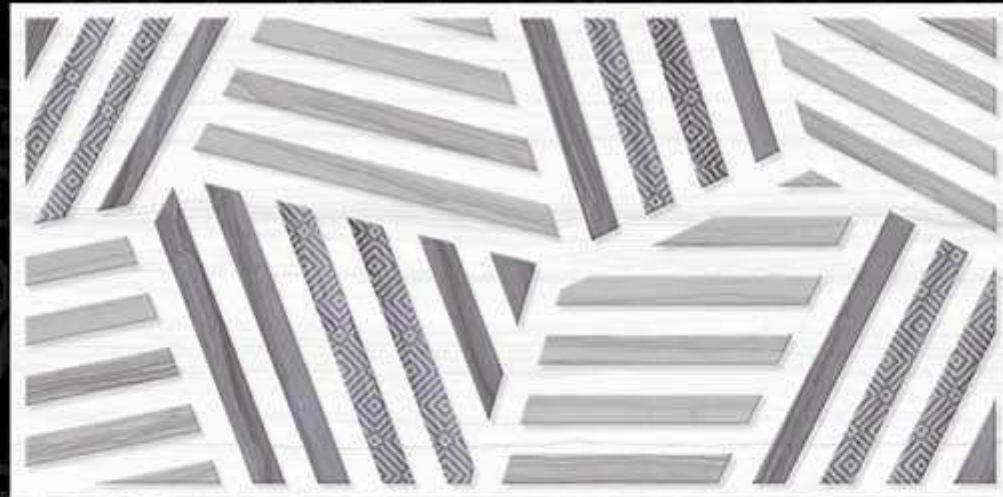

GLOSSY FINISH

DIGITAL WALL TILES

5555-HL