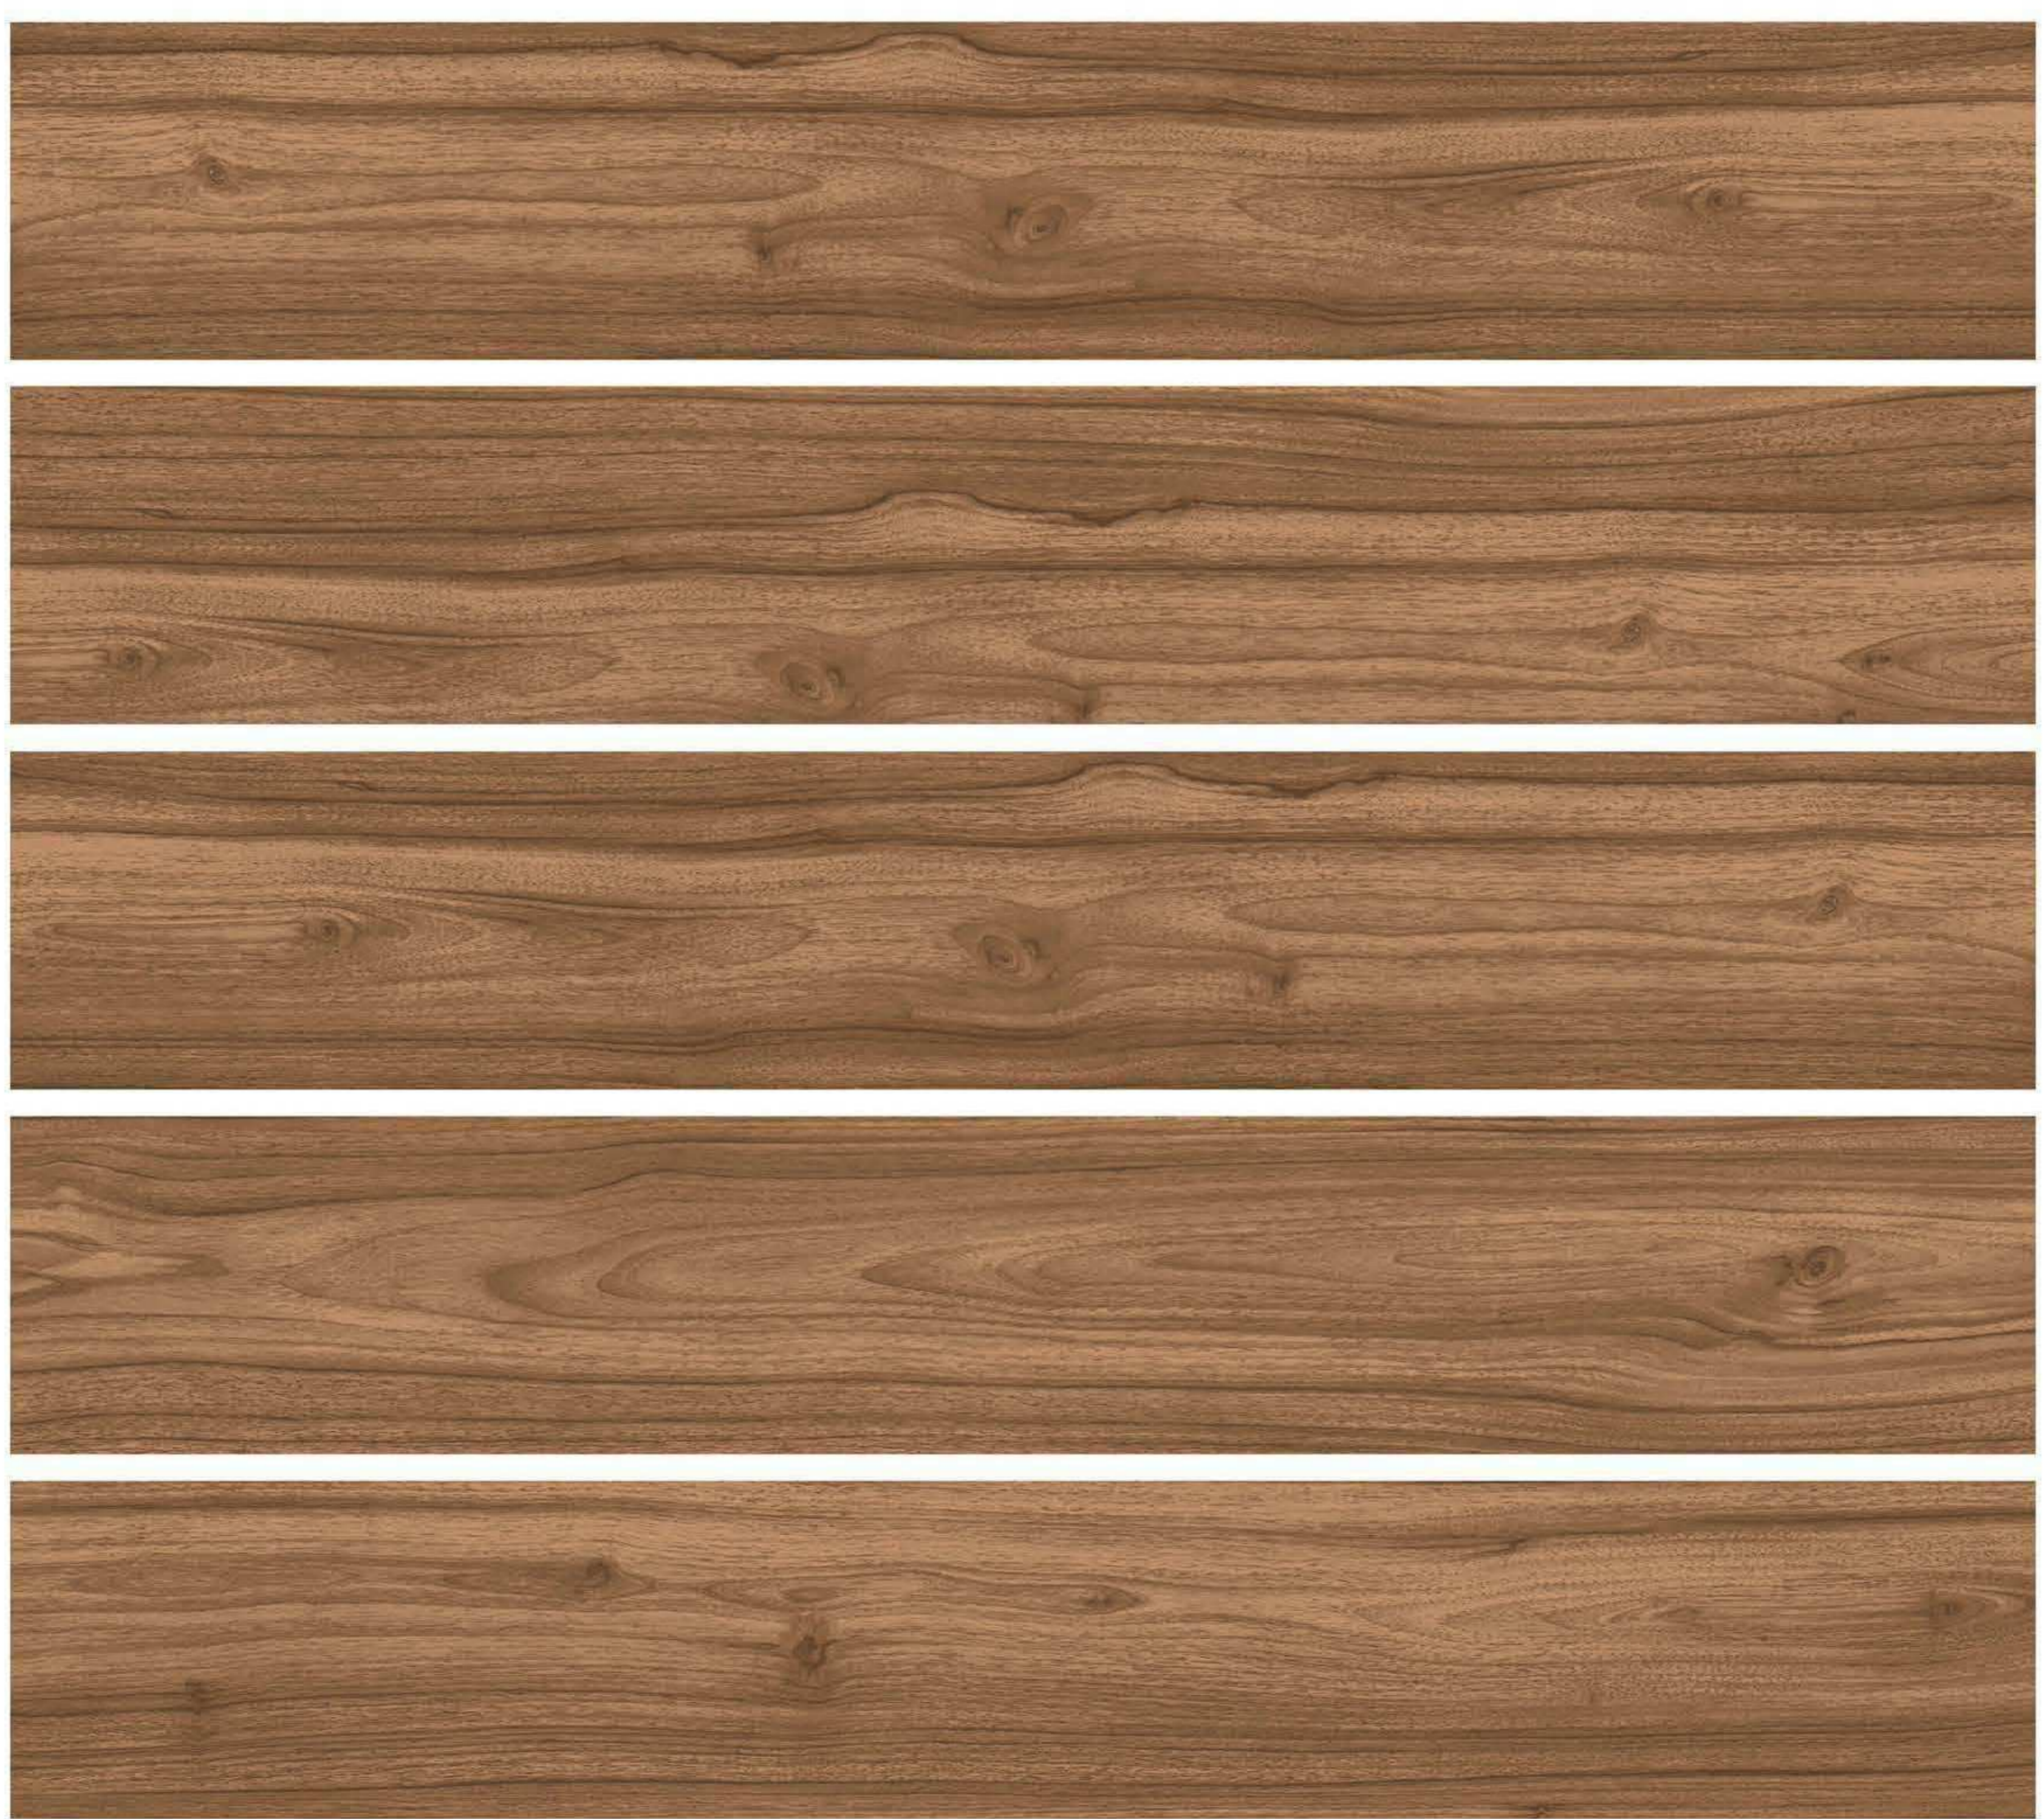

WOOD STRIP

Glazed Vitrified Tiles

DROVE COCO