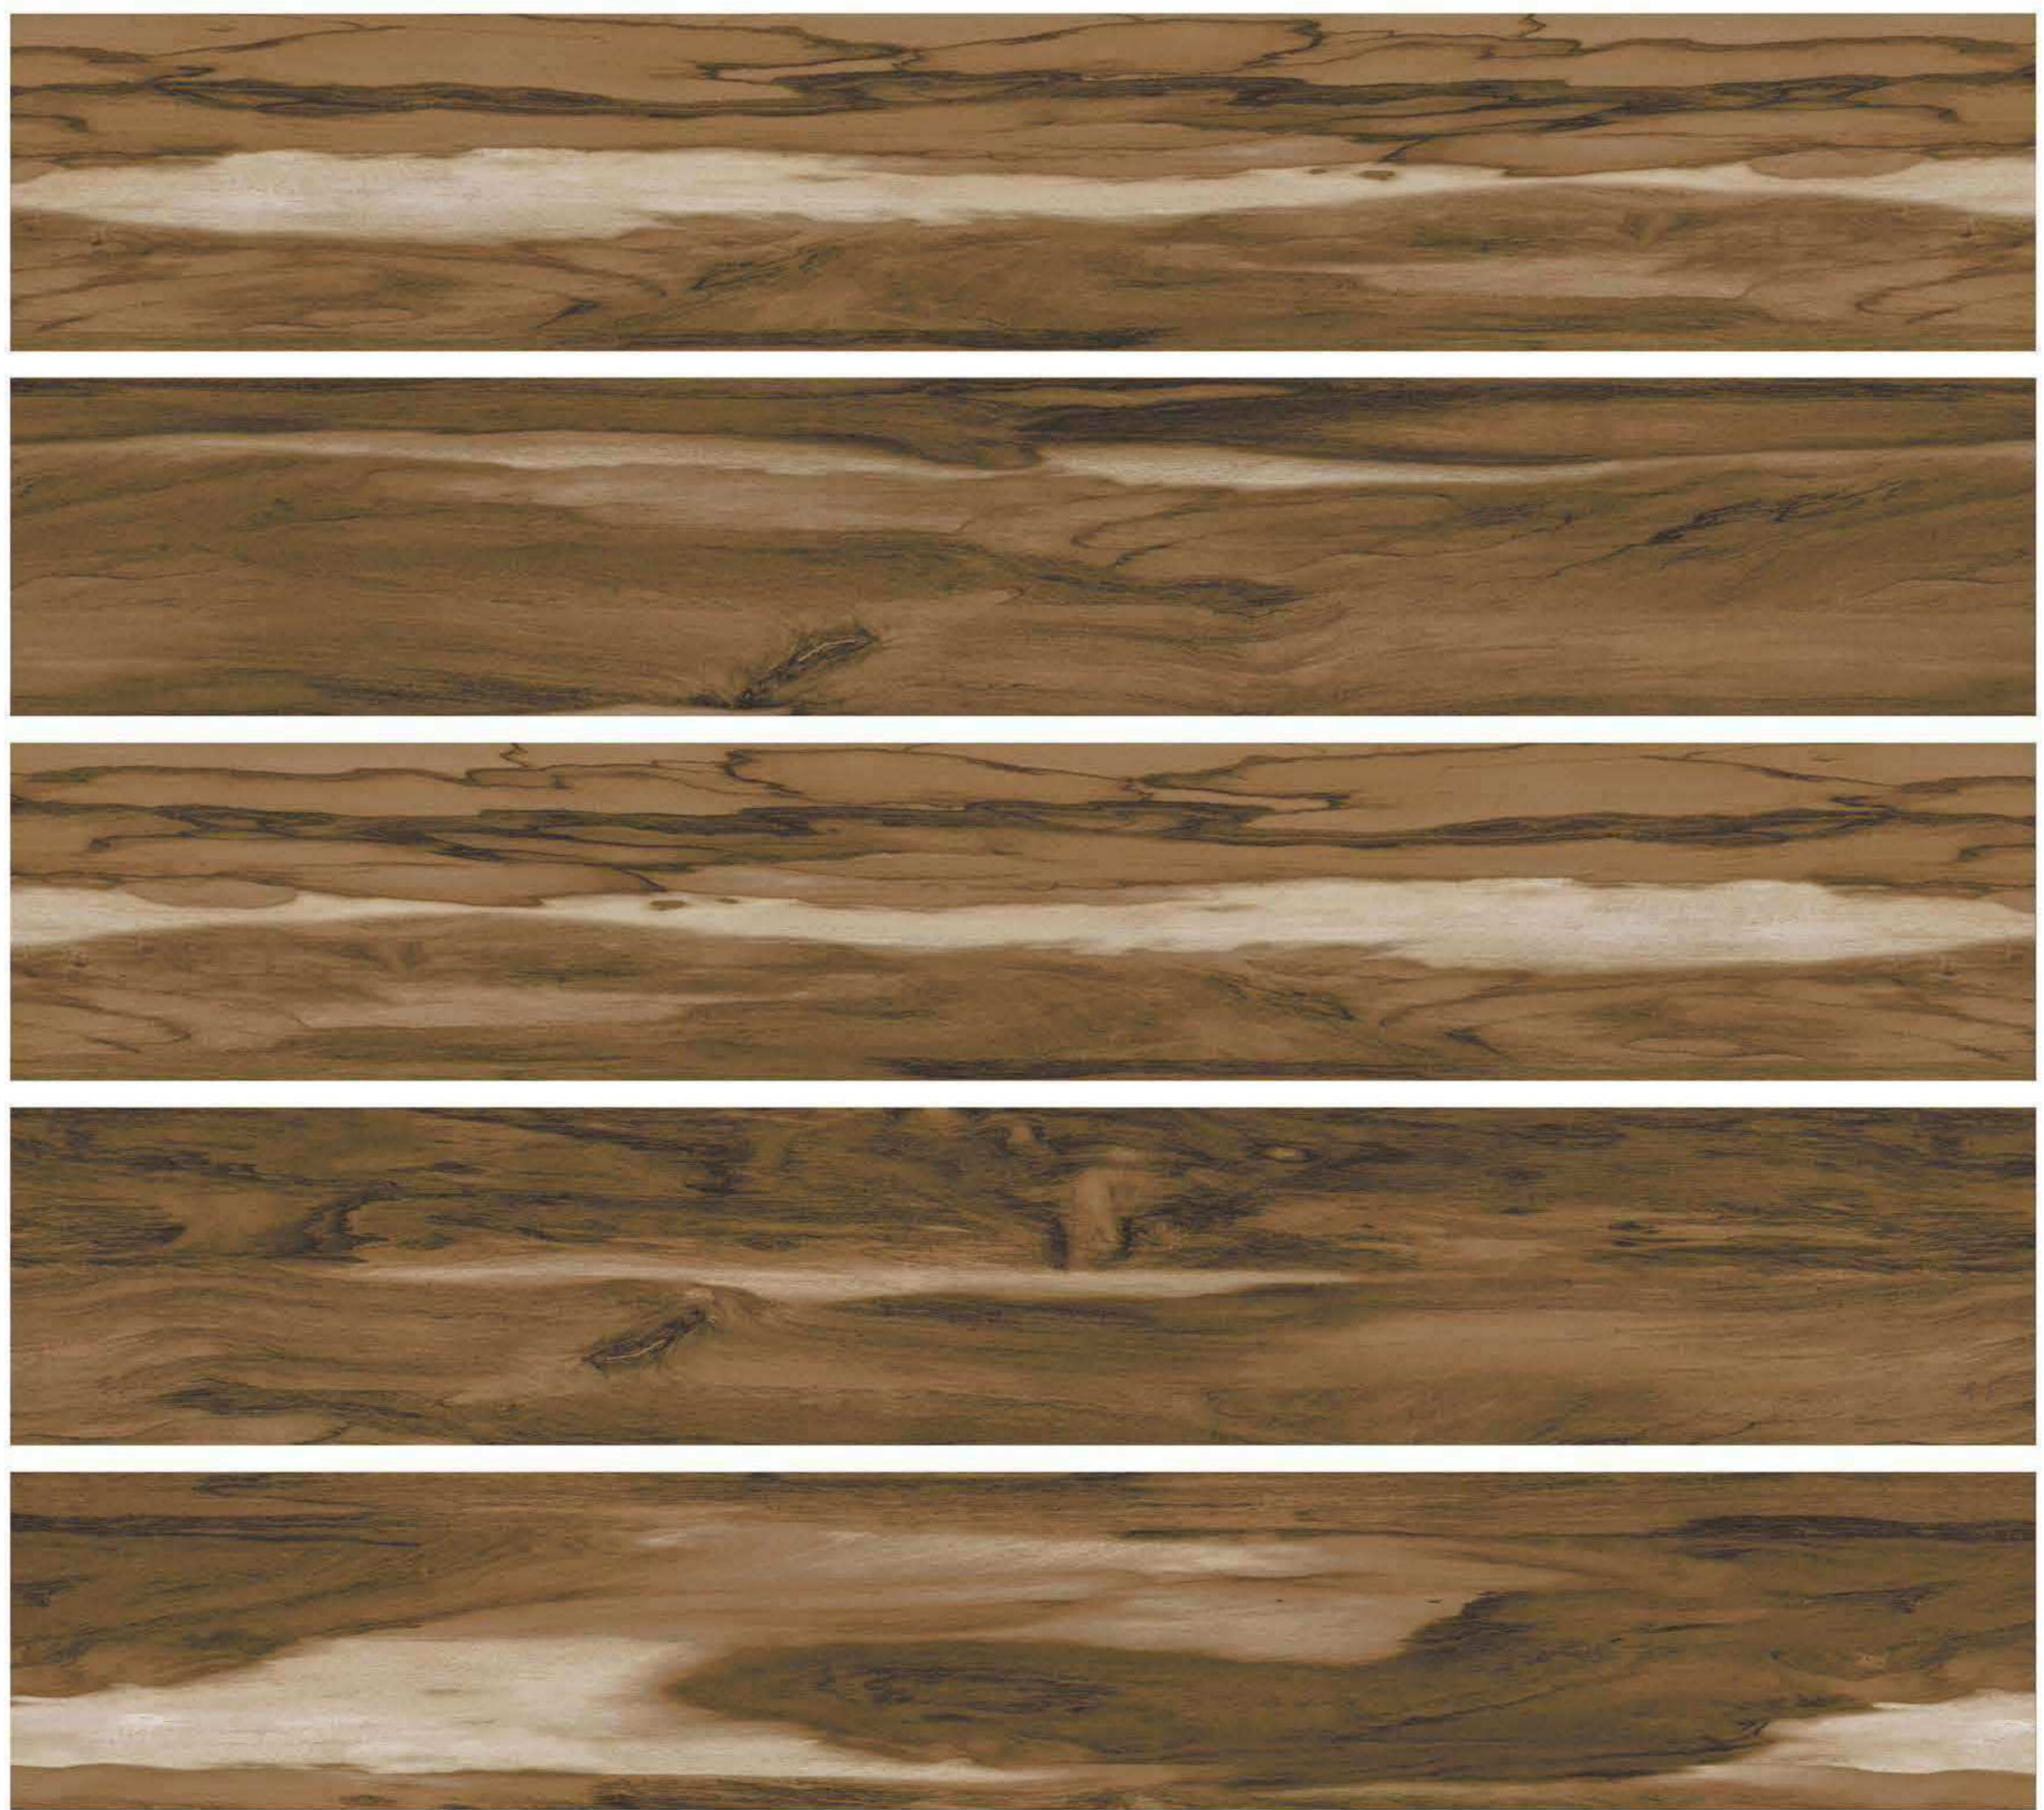

WOOD STRIP

Glazed Vitrified Tiles

MONTAFON BRONZE