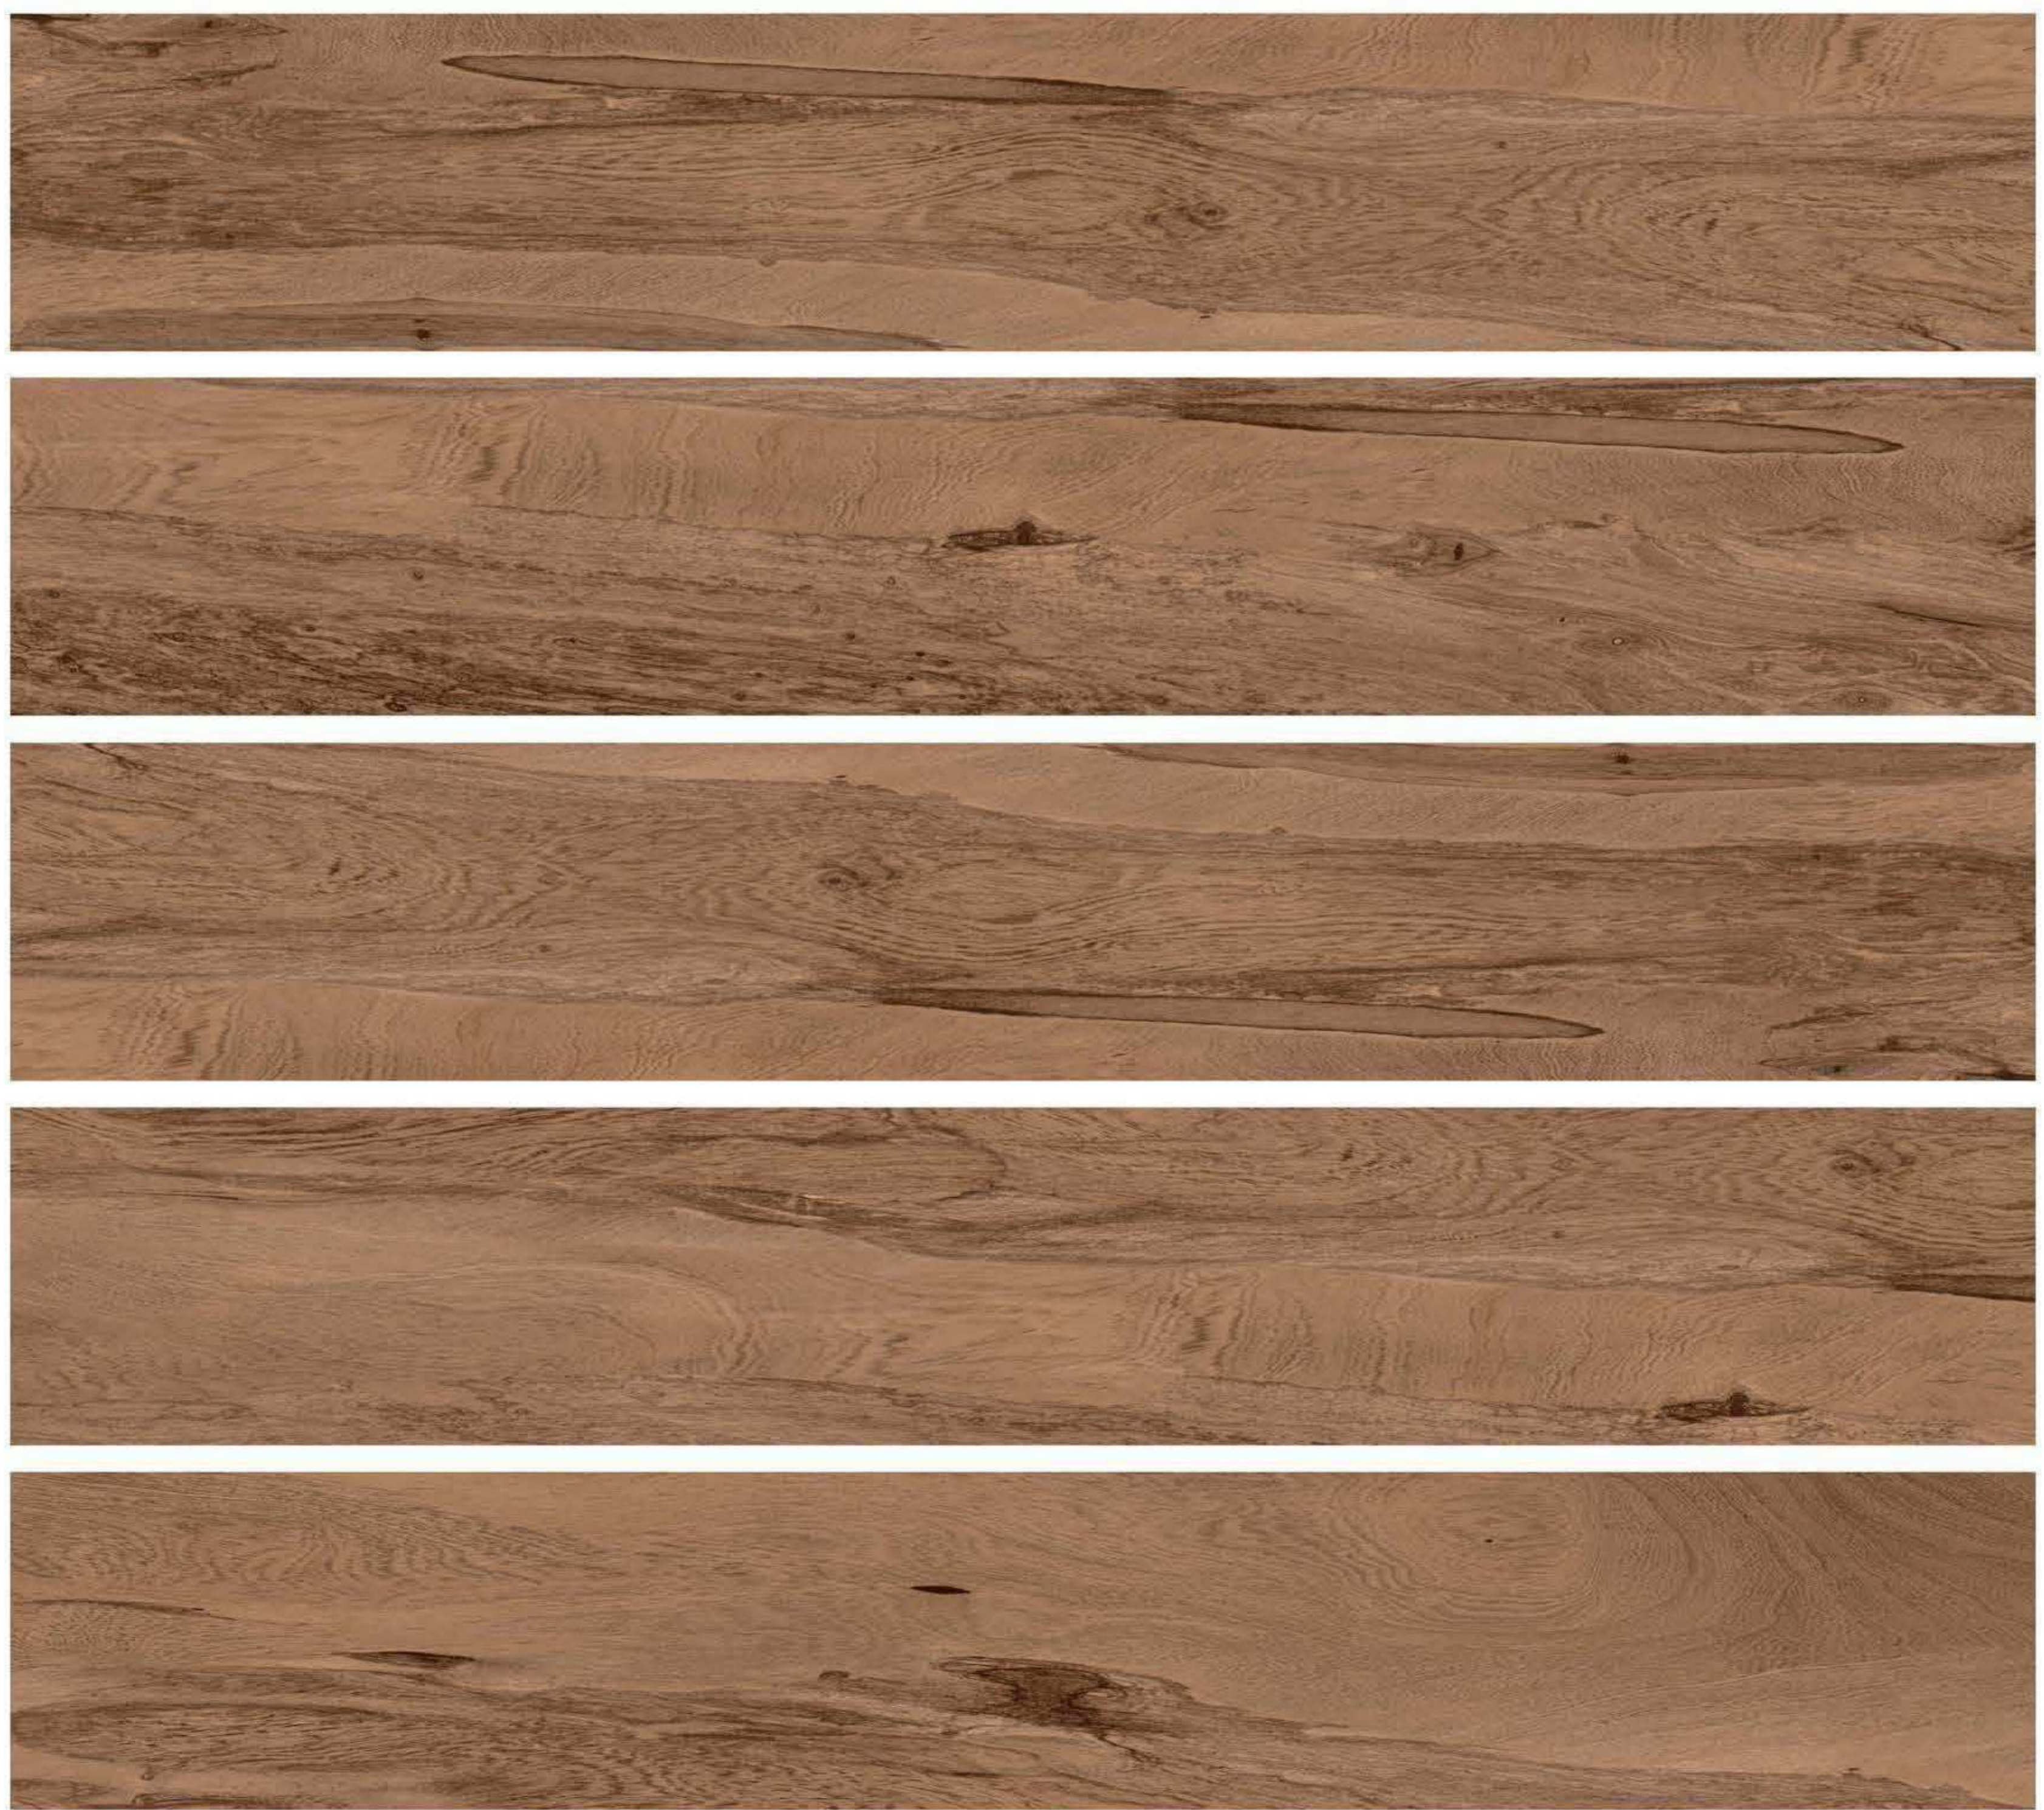

Glazed Vitrified Tiles

CANVAS WOOD GRISS

200 X 1200 MM

APPLICATION AREAS

WOOD STRIP

Glazed Vitrified Tiles

CINNAMON HONEY

APPLICATION AREAS