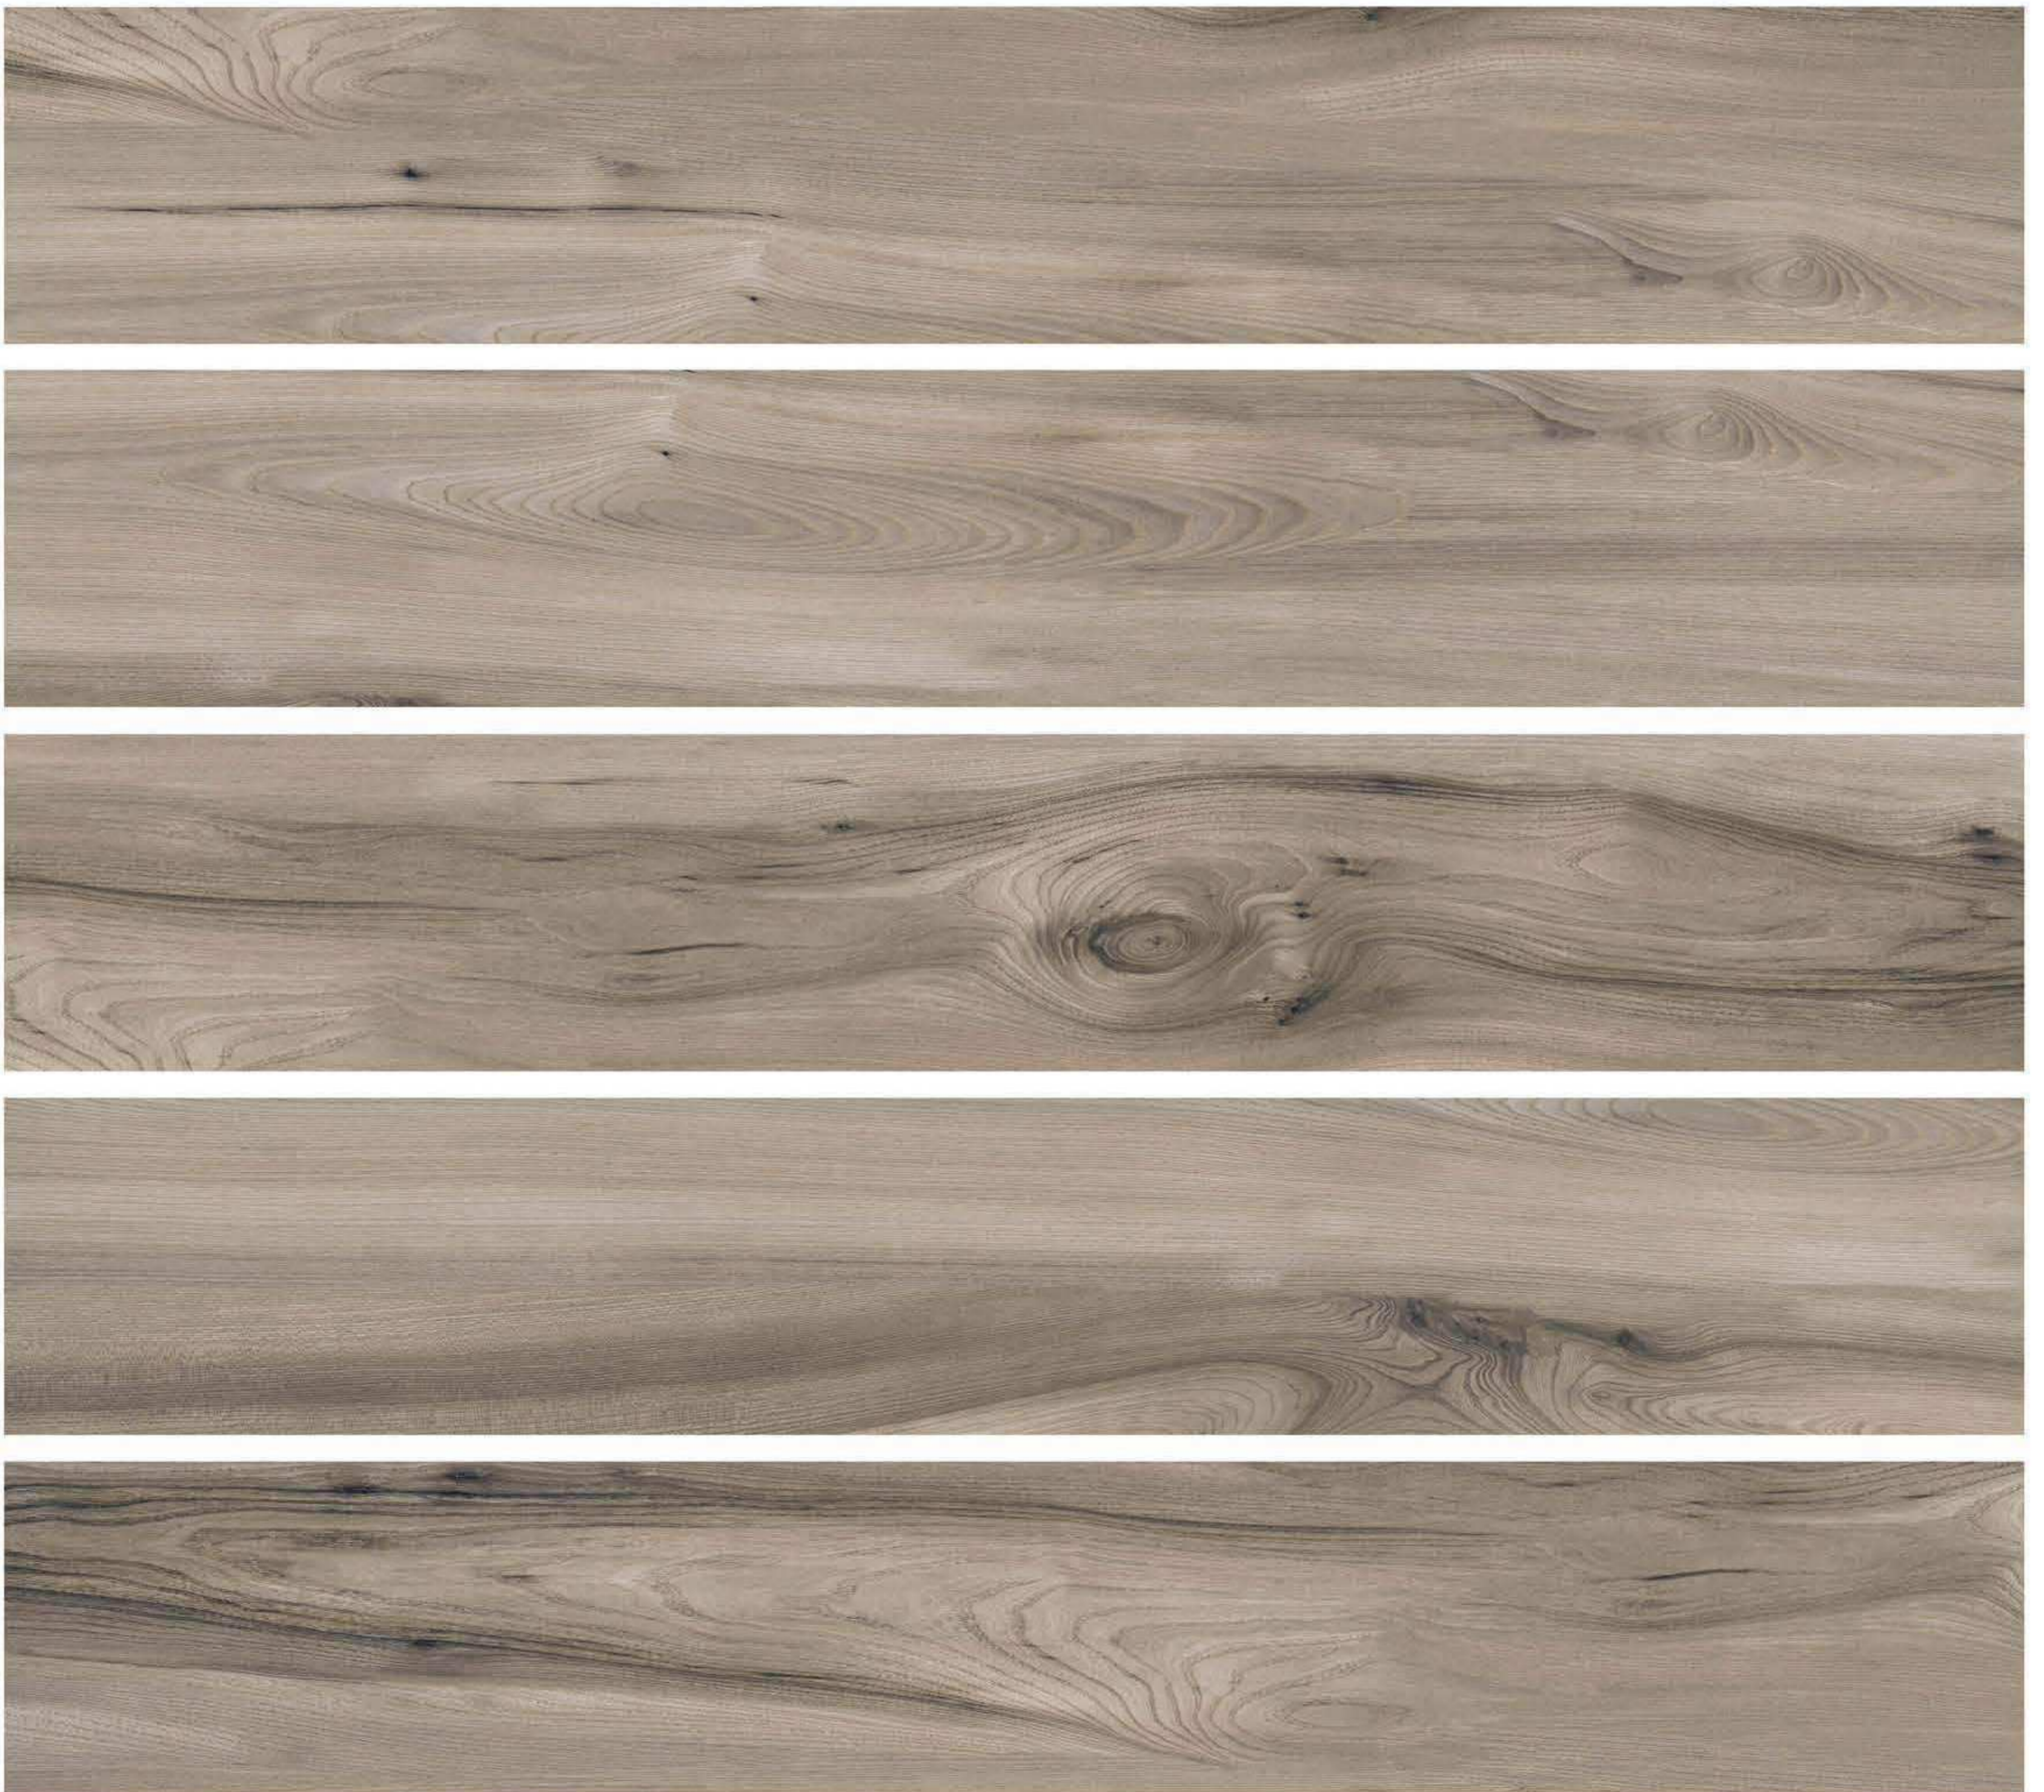

WOOD STRIP

Glazed Vitrified Tiles

EGYPTION WOOD OLIVE